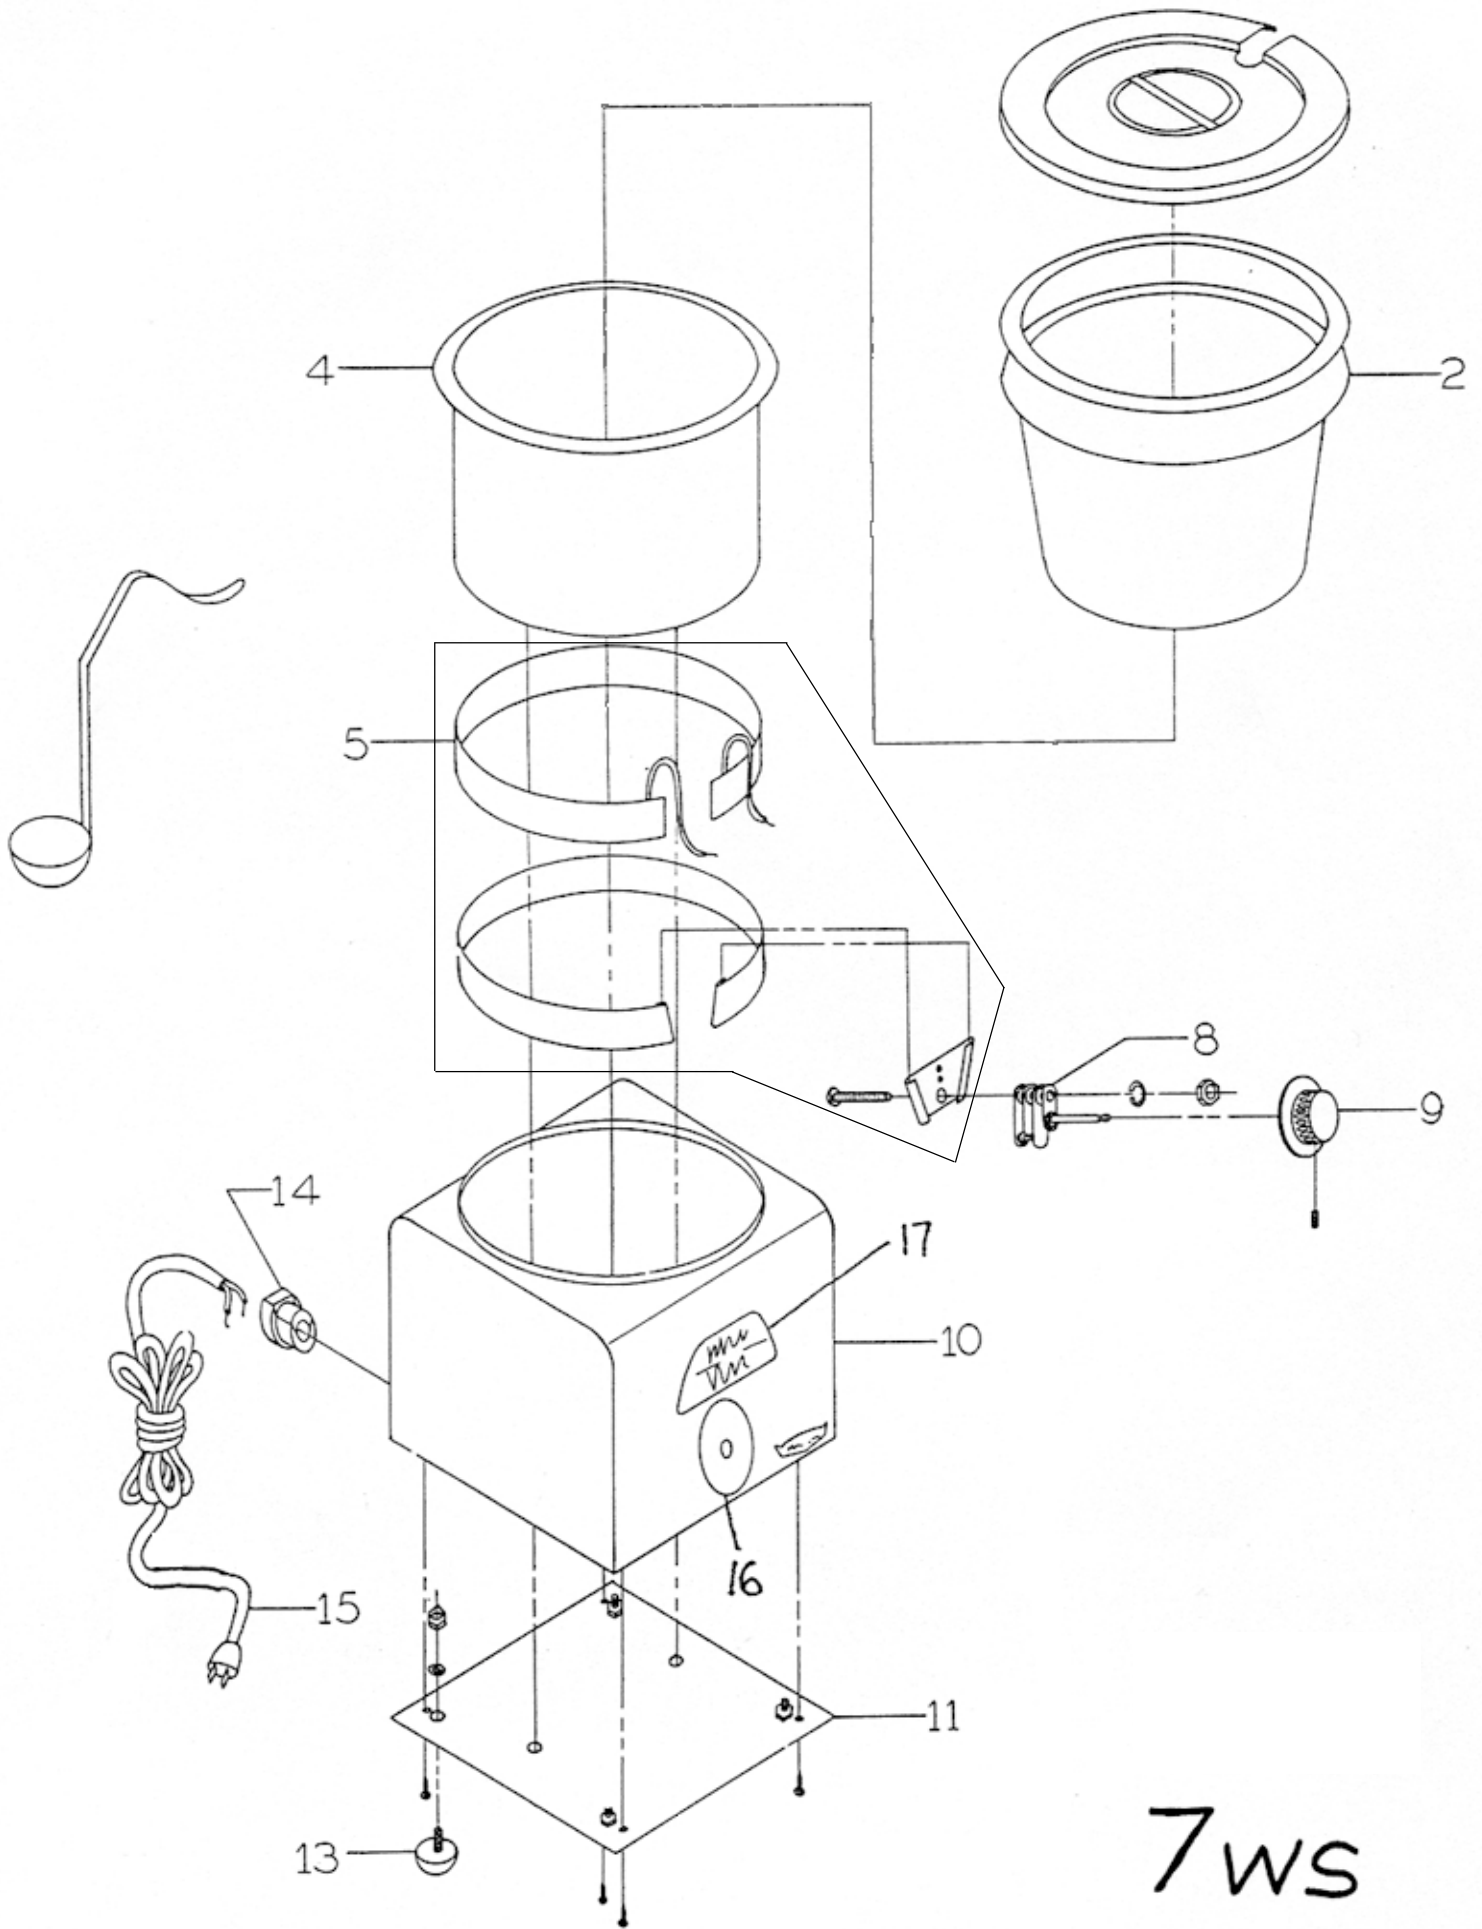

7WL

7WS

MODEL 8N-7WL & 7WS Series

Key Number	Part Number	Number Per Unit	Description	
2	2D-H5868 2L-Y6594		Inset Bowl - 7 Qt. (optional) Cover - Inset Bowl (optional)	
4	N2-S5110 2C-H1017	1 2	Bowl Assembly Speed Nut	
5	N2-176006	1	Element Replacement Kit	
8	N-Y6299-3	1	Thermostat	
9	2R-H5948	1	Knob - Thermostat w/Screw	
10	N2-S7933	1	Body Assembly	
11	N2-Y6150	1	Bottom Panel	
13	2I-H7685	4	Foot	
14	2K-H5417	1	Bushing - Cord	
15	Z1-S90036	1	Lead-In-Cord	
	N2-30101	1	Front Panel Assembly	7WS
	N2-H7531	1	Bottom Trim Angle	7WL
16	2M-H7080	1	Decal - Thermostat	
17	2M-H7508-8	2	Plexiglass - Clear	7WL
	2M-Y5801	1	Sign - Bar-B-Q	7WL-BQ
	2M-Y5803	1	Sign - Chili	7WL-C
	2M-Y5805	1	Sign - Chili Dog	7WL-CD
	2M-Y3334	1	Sign - Nachos (picture only-no words)	7WL-N
	2M-Y5827	1	Sign - Soup	7WL-S
	2M-Y9413		Sign Packet (includes BBQ, Chili, Chili Dog, Nachos, Soup)	7WL
17	2M-Y5868	1	Sign Packet	7WS
18	2E-Y5146	1	Socket w/Leads (10")	7WL
	2E-Y5147	1	Socket w/Leads (18")	7WL
	2S-H7360	2	Light Bulb (25W)	7WL
	2E-Y6144	1	Switch On/Off	
	N2-S6397	1	Ladle - 1-1/2 oz.	7WL-CD, N
	O1-S5423	1	Ladle - 4 oz.	7WL-BQ, C, S
	N2-S5416		Ladle - 3/4 oz. (optional)	
	2L-H5869		Ladle - 6 oz. (optional)	

IMPORTANT: WHEN ORDERING, SPECIFY VOLTAGE OR TYPE GAS DESIRED
INCLUDE MODEL AND SERIAL NUMBER

PAGE 1
OF 1

Some items are included for illustrative purposes only and in certain instances may not be available.