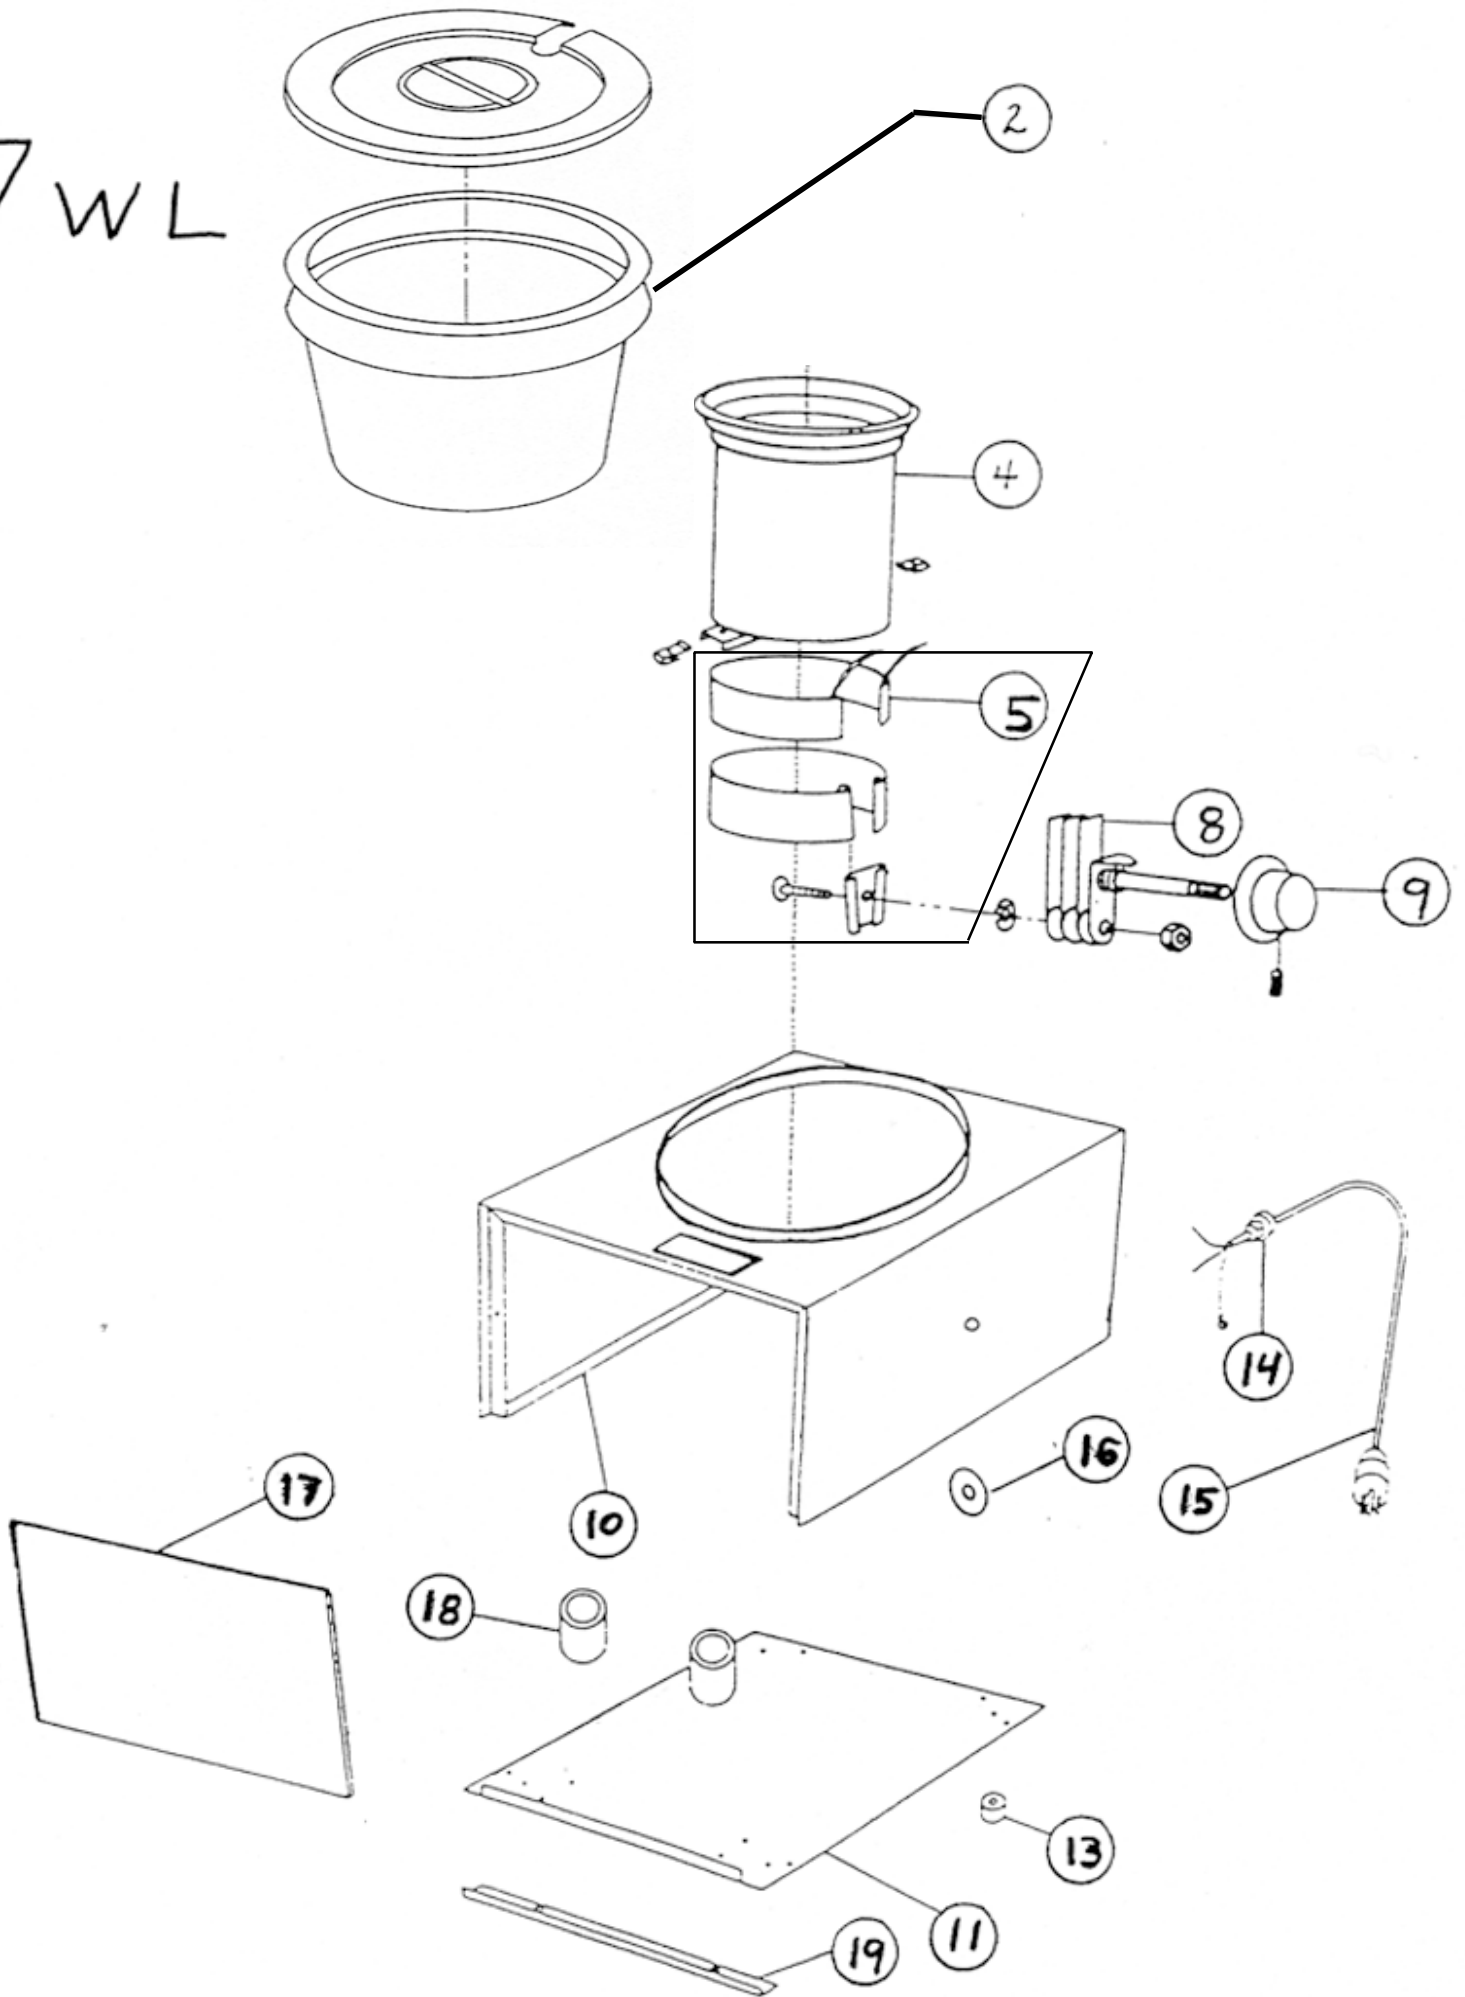

7WL

7WS

MODEL 8N-7WL & 7WS Series

Key Number	Part Number	Number Per Unit	Description	
2	2D-H5868 2L-Y6594		Inset Bowl - 7 Qt. (optional) Cover - Inset Bowl (optional)	
4	N2-S5110 2C-H1017	1 2	Bowl Assembly Speed Nut	
5	N2-176006	1	Element Replacement Kit	
8	N-Y6299-3	1	Thermostat	
9	2R-H5948	1	Knob - Thermostat w/Screw	
10	N2-S7933	1	Body Assembly	
11	N2-Y6150	1	Bottom Panel	
13	2I-H7685	4	Foot	
14	2K-H5417	1	Bushing - Cord	
15	Z1-S90036	1	Lead-In-Cord	
	N2-30101	1	Front Panel Assembly	7WS
	N2-H7531	1	Bottom Trim Angle	7WL
16	2M-H7080	1	Decal - Thermostat	
17	2M-H7508-8	2	Plexiglass - Clear	7WL
	2M-Y5801	1	Sign - Bar-B-Q	7WL-BQ
	2M-Y5803	1	Sign - Chili	7WL-C
	2M-Y5805	1	Sign - Chili Dog	7WL-CD
	2M-Y3334	1	Sign - Nachos (picture only-no words)	7WL-N
	2M-Y5827	1	Sign - Soup	7WL-S
	2M-Y9413		Sign Packet (includes BBQ, Chili, Chili Dog, Nachos, Soup)	7WL
17	2M-Y5868	1	Sign Packet	7WS
18	2E-Y5146	1	Socket w/Leads (10")	7WL
	2E-Y5147	1	Socket w/Leads (18")	7WL
	2S-H7360	2	Light Bulb (25W)	7WL
	2E-Y6144	1	Switch On/Off	
	N2-S6397	1	Ladle - 1-1/2 oz.	7WL-CD, N
	O1-S5423	1	Ladle - 4 oz.	7WL-BQ, C, S
	N2-S5416		Ladle - 3/4 oz. (optional)	
	2L-H5869		Ladle - 6 oz. (optional)	

IMPORTANT: WHEN ORDERING, SPECIFY VOLTAGE OR TYPE GAS DESIRED
INCLUDE MODEL AND SERIAL NUMBER

PAGE 1
OF 1

Some items are included for illustrative purposes only and in certain instances may not be available.