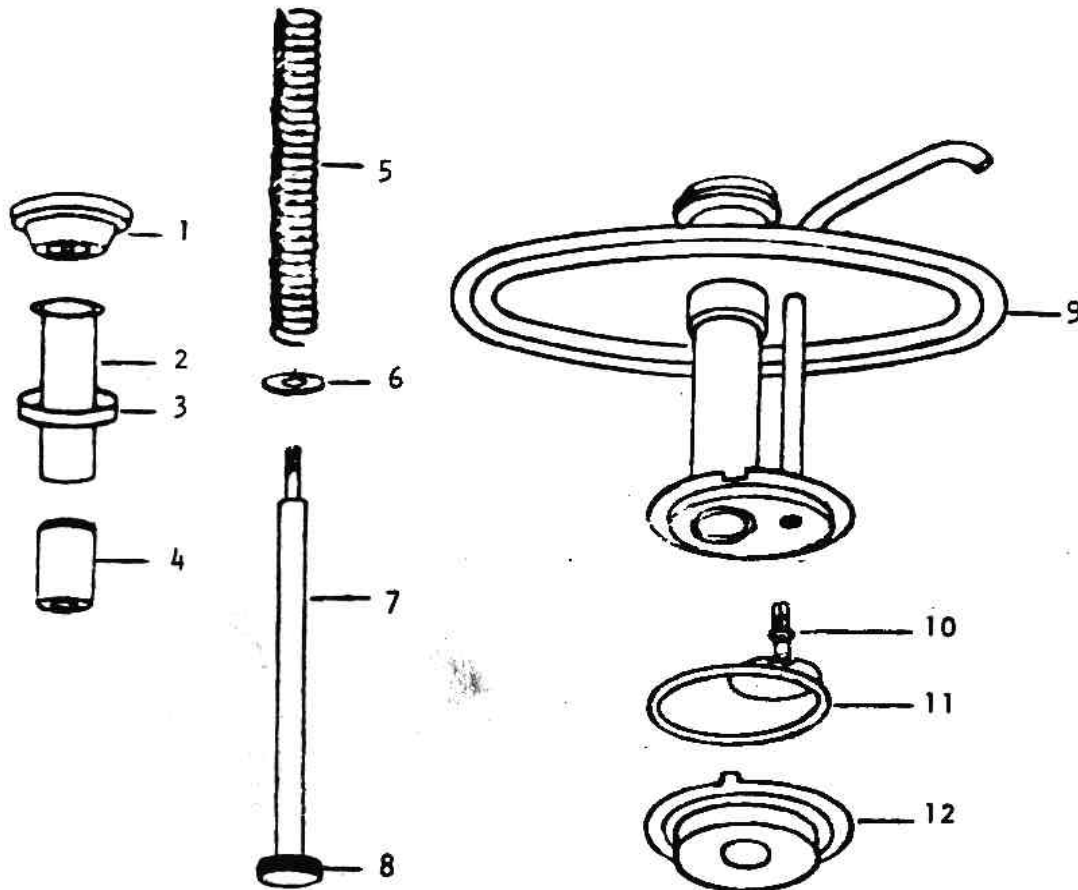

S5671 PUMP ASSEMBLY COMPLETE MODEL 6-10N and 6-10F

<u>KEY NO.</u>	<u>PART NO.</u>	<u>DESCRIPTION</u>
1	2R-Y4145	KNOB
2	2V-Y4433	PLUNGER ROD SHIELD
3	2A-Y4133	NUT - CYLINDER SLEEVE
4	2A-Y4137	GUIDE - PLUNGER ROD
5	2P-Y4136	SPRING - COMPRESSION
6	N2-Y4146	WASHER - SPRING COMPRESSION
7	N2-S5672	PUMP PLUNGER ASSEMBLY
8	21-Y4143	O-RING - PISTON
9	N2-S5670	PUMP PLATE AND BODY ASSEMBLY
10	N2-S5554	CHECK VALVE ASSEMBLY
11	21-Y4144	O-RING - PUMP CHAMBER
12	N2-S5566	PUMP BOTTOM ASSY.