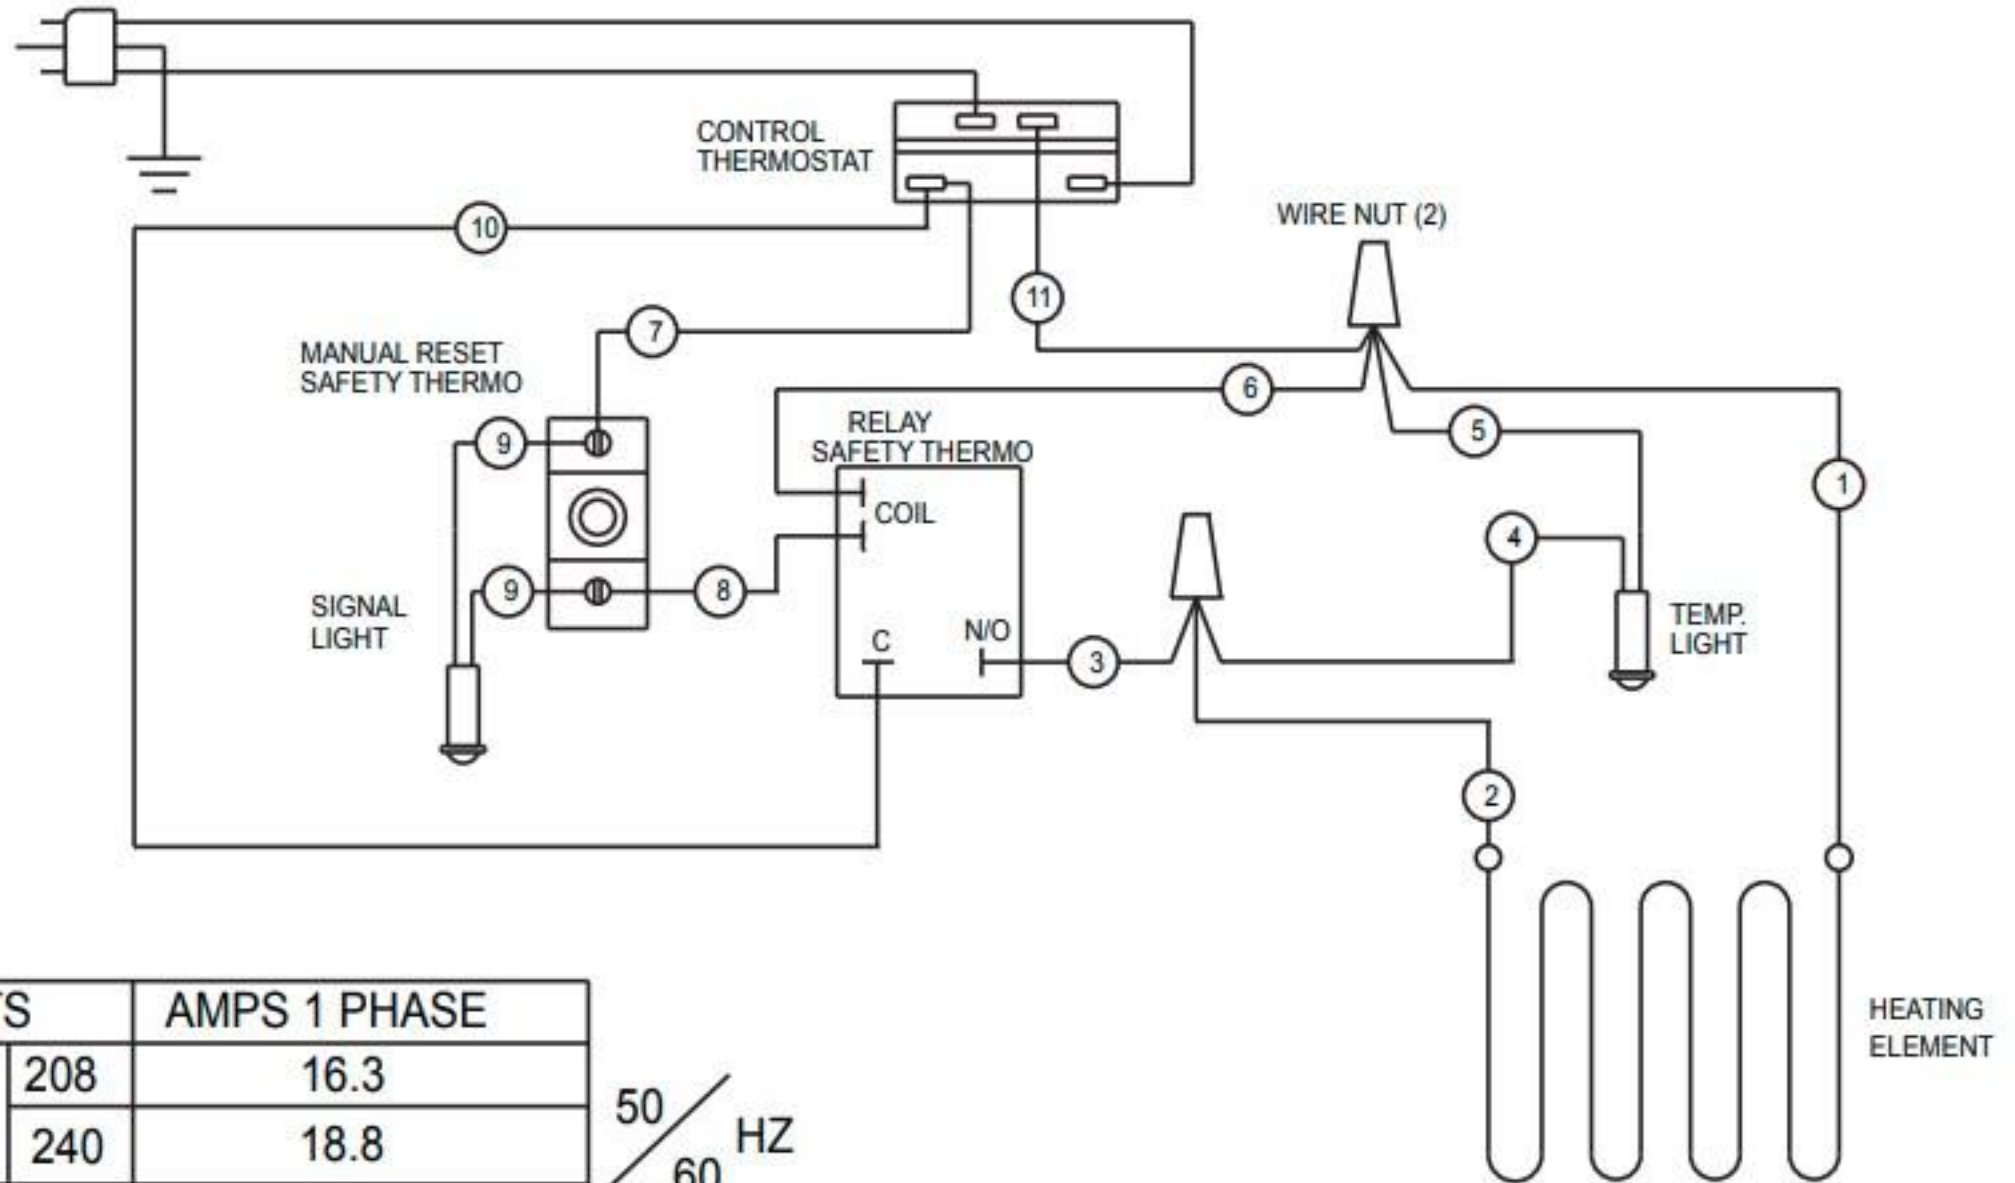

WIRING DIAGRAM FOR 514LL FRYER

120V OR 208/240V

SINGLE PHASE

POWER SUPPLY CORD

VOLTS		AMPS 1 PHASE
208/240	208	16.3
	240	18.8
120		15.0

50 / 60 HZ