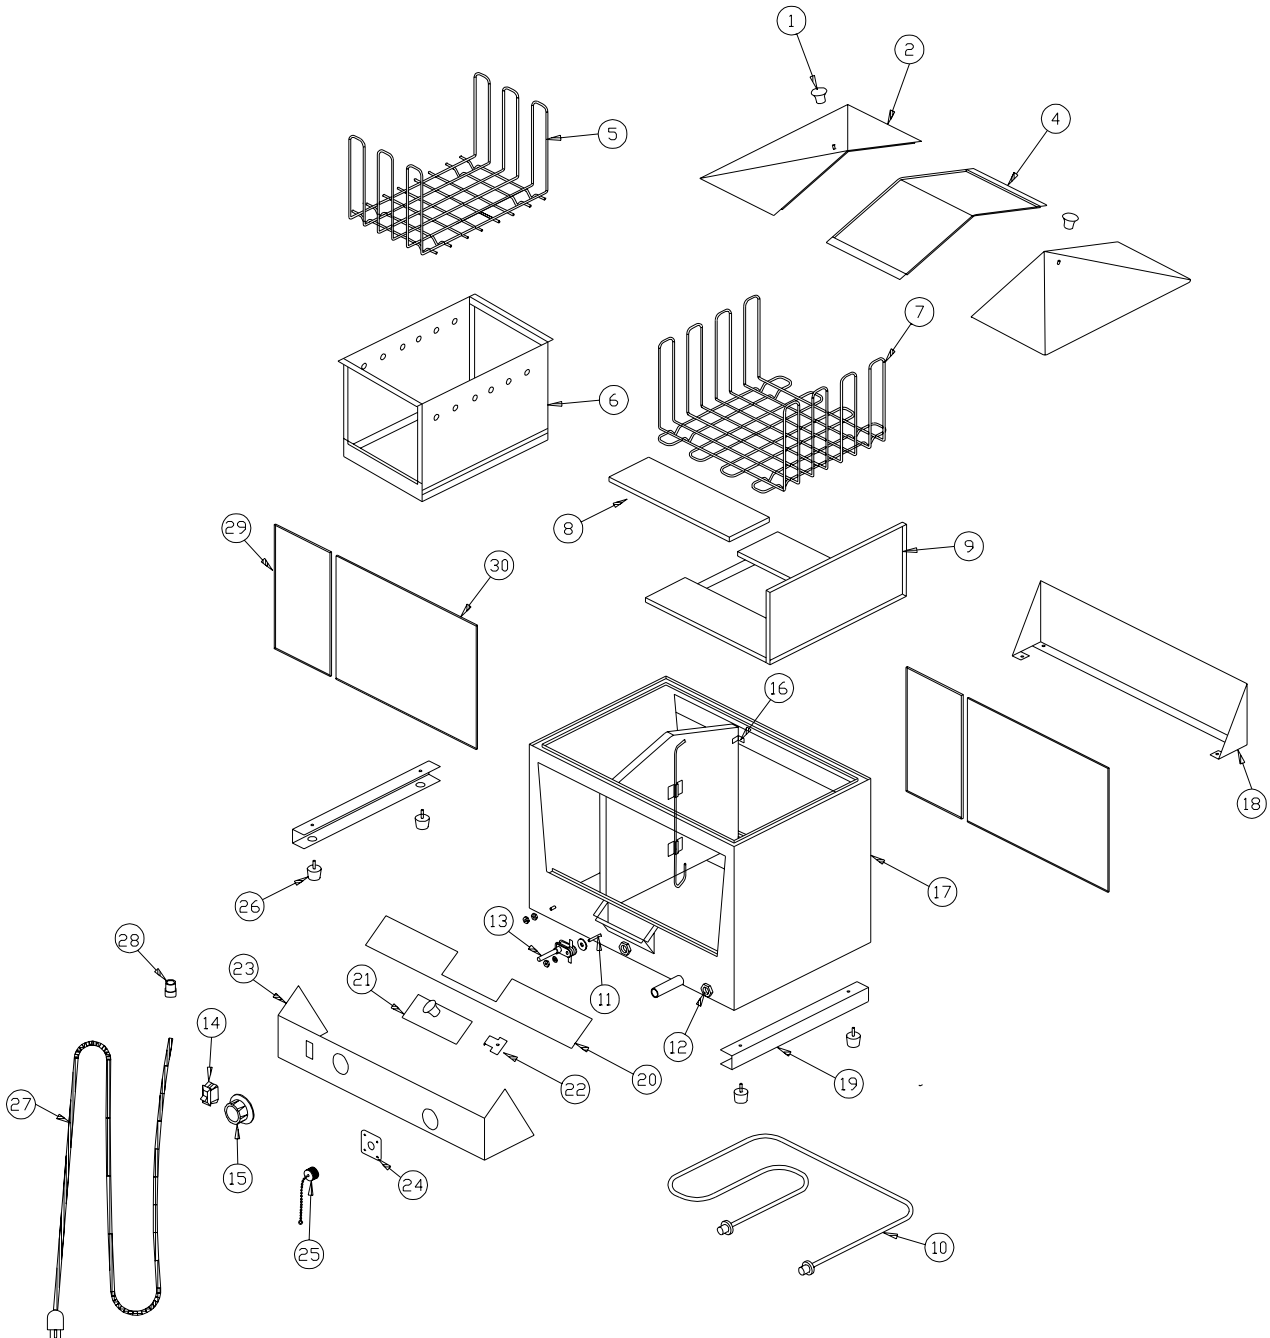

HOT DOG STEAMER

36

SOME ITEMS ARE INCLUDED FOR ILLUSTRATIVE PURPOSES ONLY AND IN CERTAIN INSTANCES MAY NOT BE AVAILABLE

STAR MANUFACTURING INTERNATIONAL, INC.

MODEL 36

SK1444 REV.- 9/3/96

DR: BN

PARTSLIST

EFFECTIVE 9/12/96 REV. -

Updated 01-14-04 rb

8A

MODEL 36 HOT DOG "STEAMRO" SR.

Key Number	Part Number	Number Per Unit	Description
1	2R-Z0872	3	Knob / 2C-1493 = Screw
2	A3-Y3008	2	Cover - End (Does not include knob)
4	A3-Y3009	1	Cover - Center
5	A3-36105	1	Hot Dog Rack
6	A3-36104	1	Hot Dog Juice Tray
7	A3-36106	1	Bun Rack
8	A3-36107	1	Damper Assembly
9	A3-36108	1	Baffle Assembly
10	A3-36116	1	Element with Fittings (2N-Y3013 = Element, 240V)
	2C-Y3302	2	Compression Fitting
11	2K-Y1252	1	Fitting - Thermostat (# 3614994 & Below) (Must be welded to body)
12	2C-8004	2	Compression Nut (Must be welded to body)
13	2T-Y1251	1	Thermostat
14	2E-8343	1	Switch (# 3600932 & Below)
	2E-Y3070	1	Switch (# 3600933 & Above)
15	2R-7885	1	Knob - Thermostat
	2C-3701	1	Set Screw - Knob
16	A3-4149	4	Retainer - Glass / 2C-2553 = Acorn Nut, 2C-1487 = Screw
17	A3-36119	1	Body Assembly
18	A3-Y3028	1	Trim Base
19	A3-Y3029	2	Rail Base
20	A3-36118	1	Trim Assembly (# 3605964 & Above)
21	A3-Y3023	1	Cover - Trough (Does not include knob)
22	A3-Y3061	2	Retainer
23	A3-Y3027	1	Panel - Control (# 3605964 & Above)
24	A3-Y3030	1	Plate - Cover
25	A3-35219	1	Cap & Chain Assembly with Gasket
	2I-9772	1	Gasket - Cap
26	2A-Y3405	4	Foot
27	A3-36111	1	Lead-In-Cord
28	2K-Y3240	1	Bushing - Cord
29	2Q-Y3010	2	Glass - Hot Dog Side (7 7/8" x 8 1/8" x 1/8" Tempered)
30	2Q-Y3011	2	Glass - Bun Side (8 1/8" x 15 3/8" x 1/8" Tempered)

**IMPORTANT: WHEN ORDERING, SPECIFY VOLTAGE OR TYPE GAS DESIRED
INCLUDE MODEL AND SERIAL NUMBER**

PAGE 1
OF 1

Some items are included for illustrative purposes only and in certain instances may not be available.