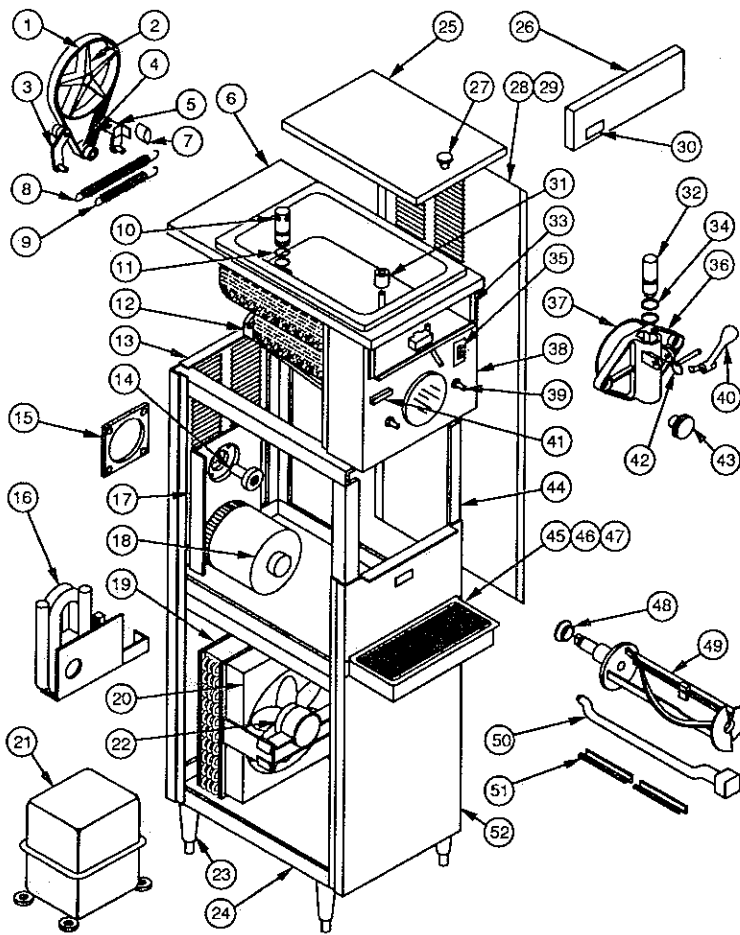

Saniserv.Net 461E Soft Serve

Exploded View