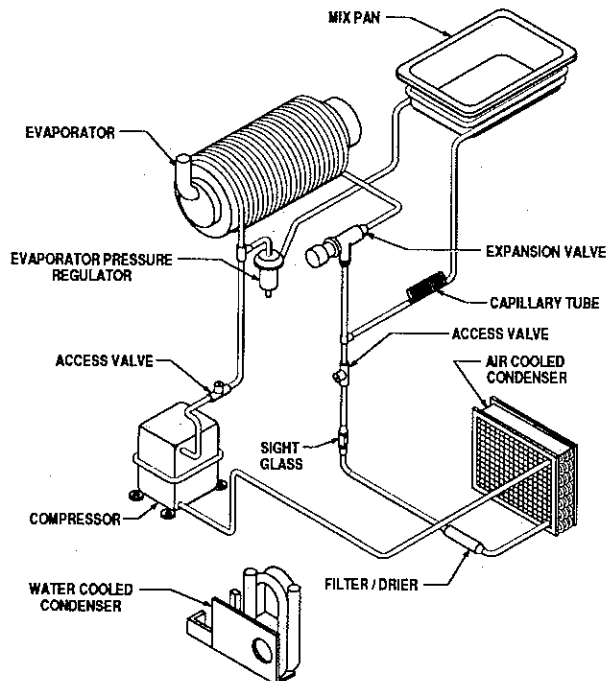

Refrigeration System

PARTS LIST

1. Belt 58880
2. Pulley 10207
3. Belt Idler 103249
4. Pulley 10208
5. Torque Idler 103248
6. Mix Pan and Evap. Top Cover Assy. 105453
7. Cushion 104648
8. Torque Spring 64504
9. Idler Spring 64515
10. Carburetor Tube 105692-Insert 105979
11. O-Rings (2) 58947
12. Drip Chute 105360
13. Hanger 105369
14. A/C Back Panel 106176
15. Bearing & Shaft 2858
16. Gasket 102427
17. W/C Condenser Assy. ... 80292
18. Evaporator Support 106170
19. Dasher Motor 75256
20. A/C Condenser Assy. 104774
21. A/C Condenser 75128
22. W/C Condenser 75048
23. Water Valve 1593
24. Shroud Assembly 7200
25. Mounting Brackets 7199
26. Compressor 75593
27. Start Capacitor 76515
28. Run Capacitor 76513
29. Relay 76514
30. Fan Motor 75138
31. Fan Blade 75312
32. Legs (4) 64145
33. Lower Frame Assy. 105424
34. A/C Base Insert 106233
35. W/C Base Insert 106237
36. Mix Pan Lid 104278-02
37. Wiring Box Cover ... 105346-02
38. Knob 64420
39. Side Panel 106177
40. Side Panel 106177
41. Logo 16023
42. Mix Out Float 61396
43. Reed Switch 61397-01
44. Spigot Plunger 105503
45. Wiring Box Assy. 15621
46. O-Rings (2) 58923
47. Switch 70023
48. Switch Decal 9510
49. Front Plate 65631
50. O-Ring 58911
51. Upper Front Panel 105341
52. Front Plate Studs (2) 7107
53. Spigot Handle 65632-02
54. Mix Out Light 61398
55. Faspin 64255
56. Knobs (2) 64065
57. Upper Frame Assy. 105326
58. Drip Tray Support 105595
59. Drip Tray 102054
60. Drip Tray Insert 101948
61. Rear Seal 104916
62. Dasher 3113-01
63. Stator Rod 65633
64. Scraper Blades (2) 104984
65. Lower Front Panel 106178

REFRIGERATION PARTS

- Access Valve 1/4" 71046
- Access Valve 3/8" 71021
- Cap Tube 3084
- Drier 71003
- EPR Valve 71082
- Expansion Valve 71035
- Sight Glass 71036

WIRING BOX PARTS

- Auto/Cleanout Switch 70023
- Contactors 70125
- Delay Relay 70262
- Solid State Relay 70373
- Solid State Timer 70372
- Spigot Switch 70008
- Terminal Board 61073