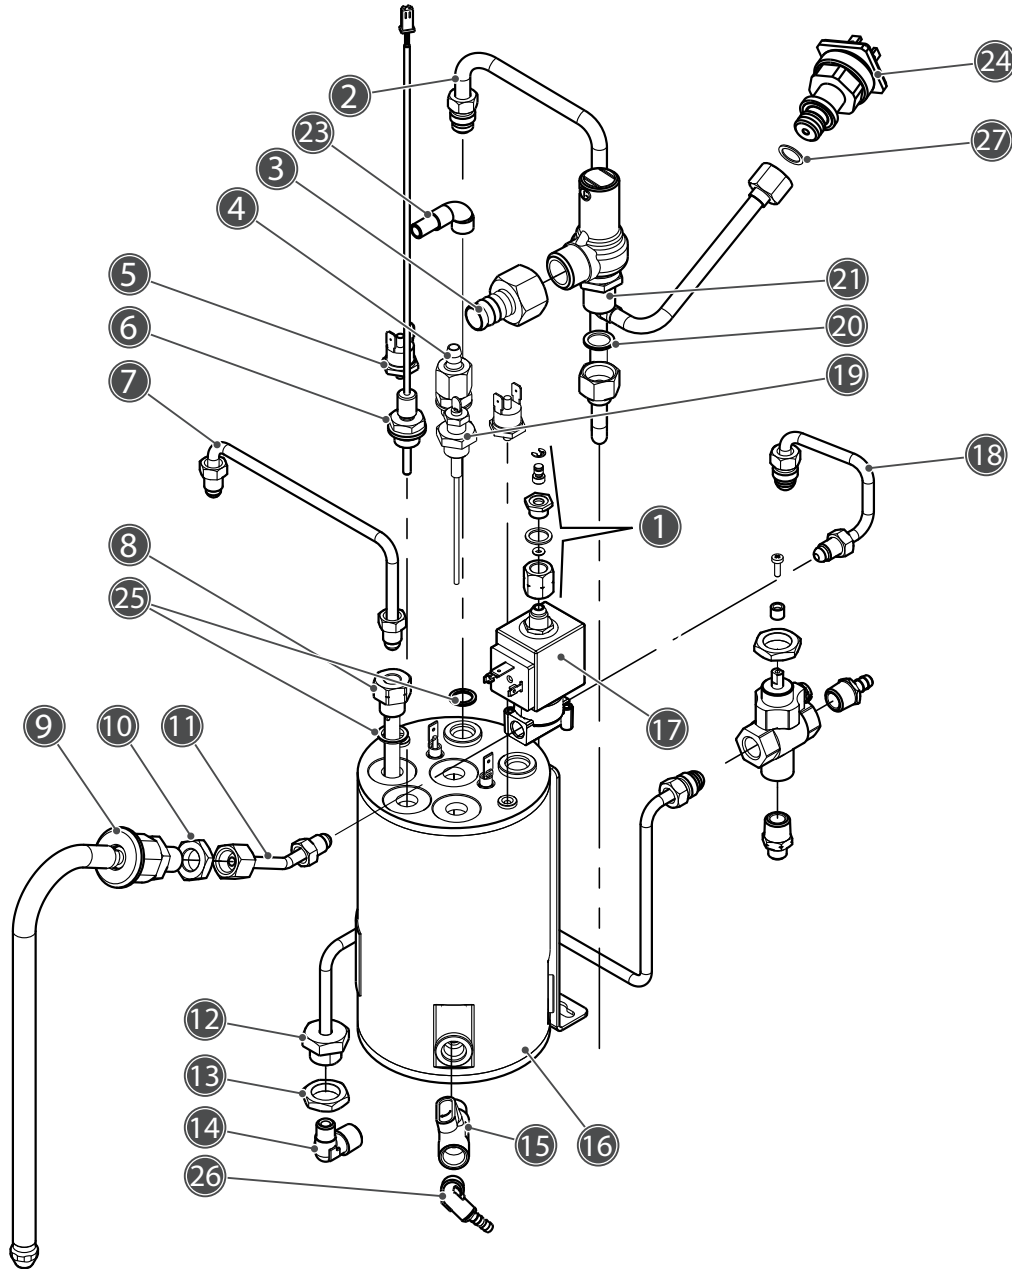

SEGUE / CONTINUE ---->

POGGIA TAZZE / CUP HOLDER

CALDAIA VAPORE / STEAM BOILER

RIF. POS.	CODICE CODE	DESCRIZIONE	DESCRIPTION	NOTE NOTES
1	10063140	ASSIEME VALVOLA ANTIRISUCCHIO RUBINETTO	TAP AIR-RELIEF VALVE KIT	
2	10005012D	TUBO VALVOLA SICUREZZA CALDAIA SERVIZI YOU SILEN	YOU SAFETY VALVE BOILER PIPE	
3	10853132	RACCORDO DRITTO PORTAGOMMA F1/2" RESC.14MM OT58	"STRAIGHT FITTING 1/2""F"	
4	10652092B	VALVOLA SFIATO CALDAIA C/PORTAGOMMA OT57	ANTI VACUUM VALVE	
5	10113049	TERMOSTATO 135° A RIARMO MANUALE UL-IEC	SAFETY THERMOSTAT 135° IEC-UL	
6	10112284A	SONDA NTC 3.3K 100°1/4"M AISI316L ES.1	TEMPERATURE PROBE 100° 1/4"M AISI316L	
7	10005006C	TUBO VAPORE ACQUA MISCELATA YOU SILENT	YOU MIXED WATER STEAM PIPE	
8	10853067A	PESCANTE DRITTO.1/4"M-3/8"M CILINDRICO OT57	YOU STRAIGHT DIP PIPE 1/4"M-3/8"M	
9	10402764C	LANCIA VAPORE YOU	YOU STEAM WAND	
10	10853112B	DADO RACCORDO 1/4" ES.20X6MM GR.	HEXAGON NUT 1/4"	
11	10005018C	TUBO LANCIA VAPORE YOU SILENT	YOU STEAM WAND PIPE	
12	10005026B	TUBO COLLEGAMENTO RUBINETTO 3VIE/SCARICO YOU	YOU CONNECTION OUTLET-3WAYS TAP PIPE	
13	10805572	DADO 3/8" ES22 H5 OTTONE	NUT 3/8 BRASS HEXAGONAL	
14	10857066A	RACCORDO 8-1/8" GOM.MAS.OT57	ELBOW FITTING 8-1/8M	
15	10401420	RUBINETTO SFERA 1/4"F/M-CONICA CW511L	AP 1/8" M/F CW511L	
16A	10001900B	CALDAIA VERTICALE D100 1LT C/RES 230V 1570W	YOU BOILER D100 1LT W/HE 230V 1570W	
16B	10001902B	CALD.V.D100 1L C/RES 110-120V 1570W	YOU BOILER D100 1LT W/HE 110-120V 1570W	USA/TAIWAN VERSION
16C	10001910A	CALD.VER.D100 1LT C/RES 100V 1450W JAP	YOU BOILER D100 1LT W/HE 100V 1450W JAP	JAPAN VERSION
17	10302126	ELETTROVALVOLA 3VIE 1/8" 24VDC D2,3 X356 9W	3WAYS SOLENOID VALVE 24VDC D2,3 X356 9W	
18	10005004D	TUBO ELETTROVALVOLA VAPORE YOU SILENT	YOU STEAM SOLENOID VALVE PIPE	
19	10112864	SONDA LIVELLO TL10/B 96 MM AISI	TEFLON LEVEL PROBE 96MM	
20	10853030	RONDELLA RAME 1/8" D.10,3X14X1MM RIC.	"COPPER WASHER 1/8"" D10.3 x 14 x 1"	
21	10652194	VALV.D7/CS SIC.3/8 T2,4PED+ASME	SAFETY VALVE 3/8" T2,4	
23	10255130A	RACCORDO GOMITO 5092 RAME C/PORT.D8	COPPER ANGLE FITTING	
24	10608020	TRASD.PRESS.0-4BARUL1/4"METRI-PACK	PRESSURE PROBE 0/4BAR 1/4" UL METRI-PACK	
25	10852180	RONDELLA RAME 1/4" 13.5X19X1.5	COPPER WASHER 1/4 13,5X19X1,5	
26	10853170	RACCORDO L 1/4" CONICO C/PORTAGOMMA	CONICAL L FITTING 1/4" HOSE CONNECTOR D6	
27	10502046	RONDELLA PTFE D10X6X2mm PER TUBO TRASD.	PRESSURE PROBE WASHER D10X6X2	