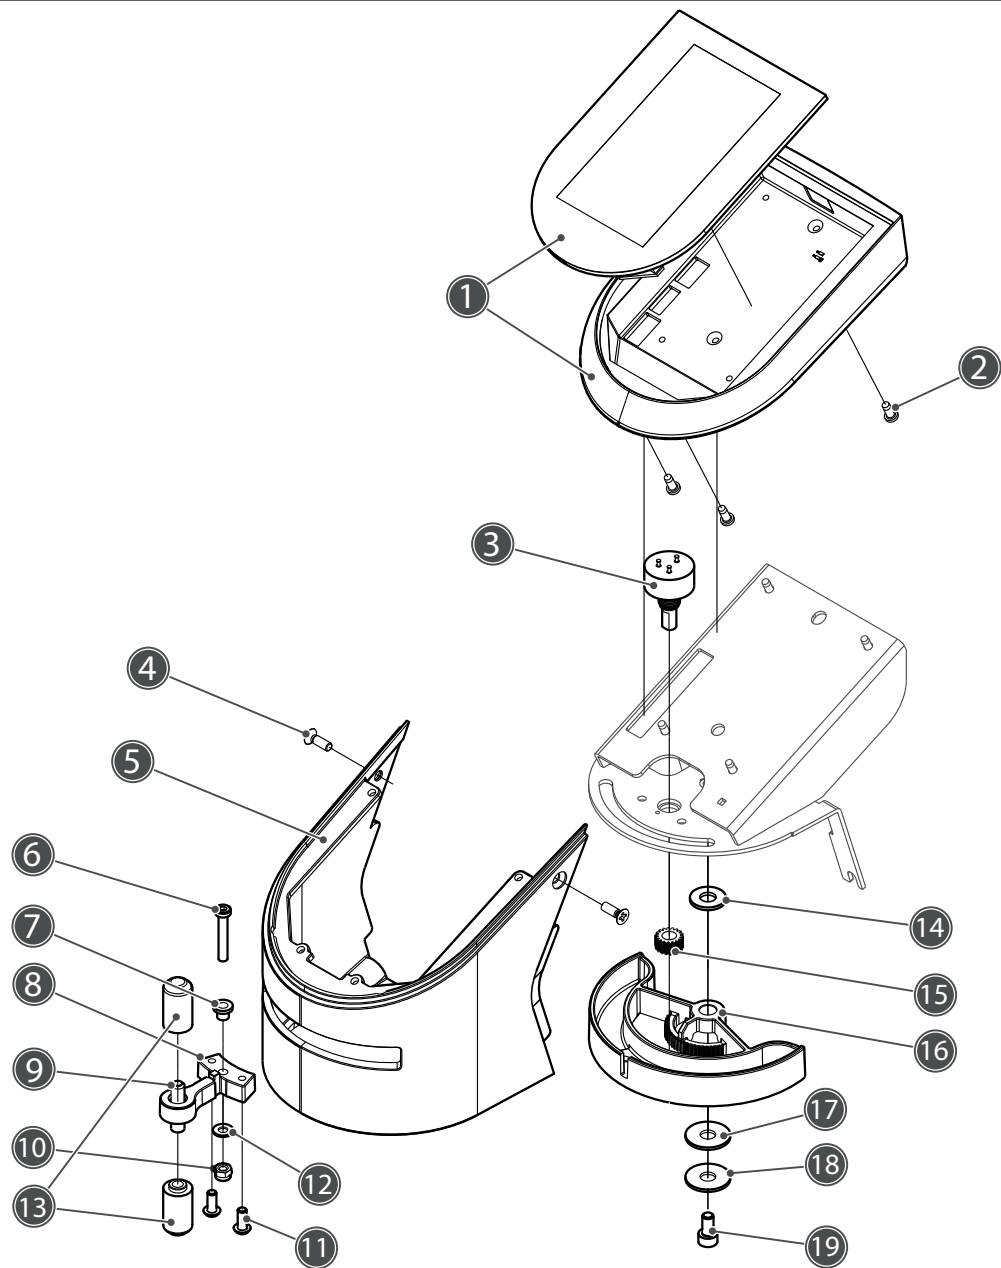

SEGUE / CONTINUE ---->

POGGIA TAZZE / CUP HOLDER

CALDAIA VAPORE / STEAM BOILER

RIF. POS.	CODICE CODE	DESCRIZIONE	DESCRIPTION	NOTE NOTES
1	10063140	ASSIEME VALVOLA ANTIRISUCCHIO RUBINETTO	TAP AIR-RELIEF VALVE KIT	
2	10005012D	TUBO VALVOLA SICUREZZA CALDAIA SERVIZI YOU SILEN	YOU SAFETY VALVE BOILER PIPE	
3	10853132	RACCORDO DRITTO PORTAGOMMA F1/2" RESC.14MM OT58	"STRAIGHT FITTING 1/2""F"	
4	10652092B	VALVOLA SFIATO CALDAIA C/PORTAGOMMA OT57	ANTI VACUUM VALVE	
5	10113049	TERMOSTATO 135° A RIARMO MANUALE UL-IEC	SAFETY THERMOSTAT 135° IEC-UL	
6	10112284A	SONDA NTC 3.3K 100°1/4"M AISI316L ES.1	TEMPERATURE PROBE 100° 1/4"M AISI316L	
7	10005006C	TUBO VAPORE ACQUA MISCELATA YOU SILENT	YOU MIXED WATER STEAM PIPE	
8	10853067A	PESCANTE DRITTO.1/4"M-3/8"M CILINDRICO OT57	YOU STRAIGHT DIP PIPE 1/4"M-3/8"M	
9	10402764C	LANCIA VAPORE YOU	YOU STEAM WAND	
10	10853112B	DADO RACCORDO 1/4" ES.20X6MM GR.	HEXAGON NUT 1/4"	
11	10005018C	TUBO LANCIA VAPORE YOU SILENT	YOU STEAM WAND PIPE	
12	10005026B	TUBO COLLEGAMENTO RUBINETTO 3VIE/SCARICO YOU	YOU CONNECTION OUTLET-3WAYS TAP PIPE	
13	10805572	DADO 3/8" ES22 H5 OTTONE	NUT 3/8 BRASS HEXAGONAL	
14	10857066A	RACCORDO 8-1/8" GOM.MAS.OT57	ELBOW FITTING 8-1/8M	
15	10401420	RUBINETTO SFERA 1/4"F/M-CONICA CW511L	AP 1/8" M/F CW511L	
16A	10001900B	CALDAIA VERTICALE D100 1LT C/RES 230V 1570W	YOU BOILER D100 1LT W/HE 230V 1570W	
16B	10001902B	CALD.V.D100 1L C/RES 110-120V 1570W	YOU BOILER D100 1LT W/HE 110-120V 1570W	USA/TAIWAN VERSION
16C	10001910A	CALD.VER.D100 1LT C/RES 100V 1450W JAP	YOU BOILER D100 1LT W/HE 100V 1450W JAP	JAPAN VERSION
17	10302126	ELETTROVALVOLA 3VIE 1/8" 24VDC D2,3 X356 9W	3WAYS SOLENOID VALVE 24VDC D2,3 X356 9W	
18	10005004D	TUBO ELETTROVALVOLA VAPORE YOU SILENT	YOU STEAM SOLENOID VALVE PIPE	
19	10112864	SONDA LIVELLO TL10/B 96 MM AISI	TEFLON LEVEL PROBE 96MM	
20	10853030	RONDELLA RAME 1/8" D.10,3X14X1MM RIC.	"COPPER WASHER 1/8"" D10.3 x 14 x 1"	
21	10652194	VALV.D7/CS SIC.3/8 T2,4PED+ASME	SAFETY VALVE 3/8" T2,4	
23	10255130A	RACCORDO GOMITO 5092 RAME C/PORT.D8	COPPER ANGLE FITTING	
24	10608020	TRASD.PRESS.0-4BARUL1/4"METRI-PACK	PRESSURE PROBE 0/4BAR 1/4" UL METRI-PACK	
25	10852180	RONDELLA RAME 1/4" 13.5X19X1.5	COPPER WASHER 1/4 13,5X19X1,5	
26	10853170	RACCORDO L 1/4" CONICO C/PORTAGOMMA	CONICAL L FITTING 1/4" HOSE CONNECTOR D6	
27	10502046	RONDELLA PTFE D10X6X2mm PER TUBO TRASD.	PRESSURE PROBE WASHER D10X6X2	