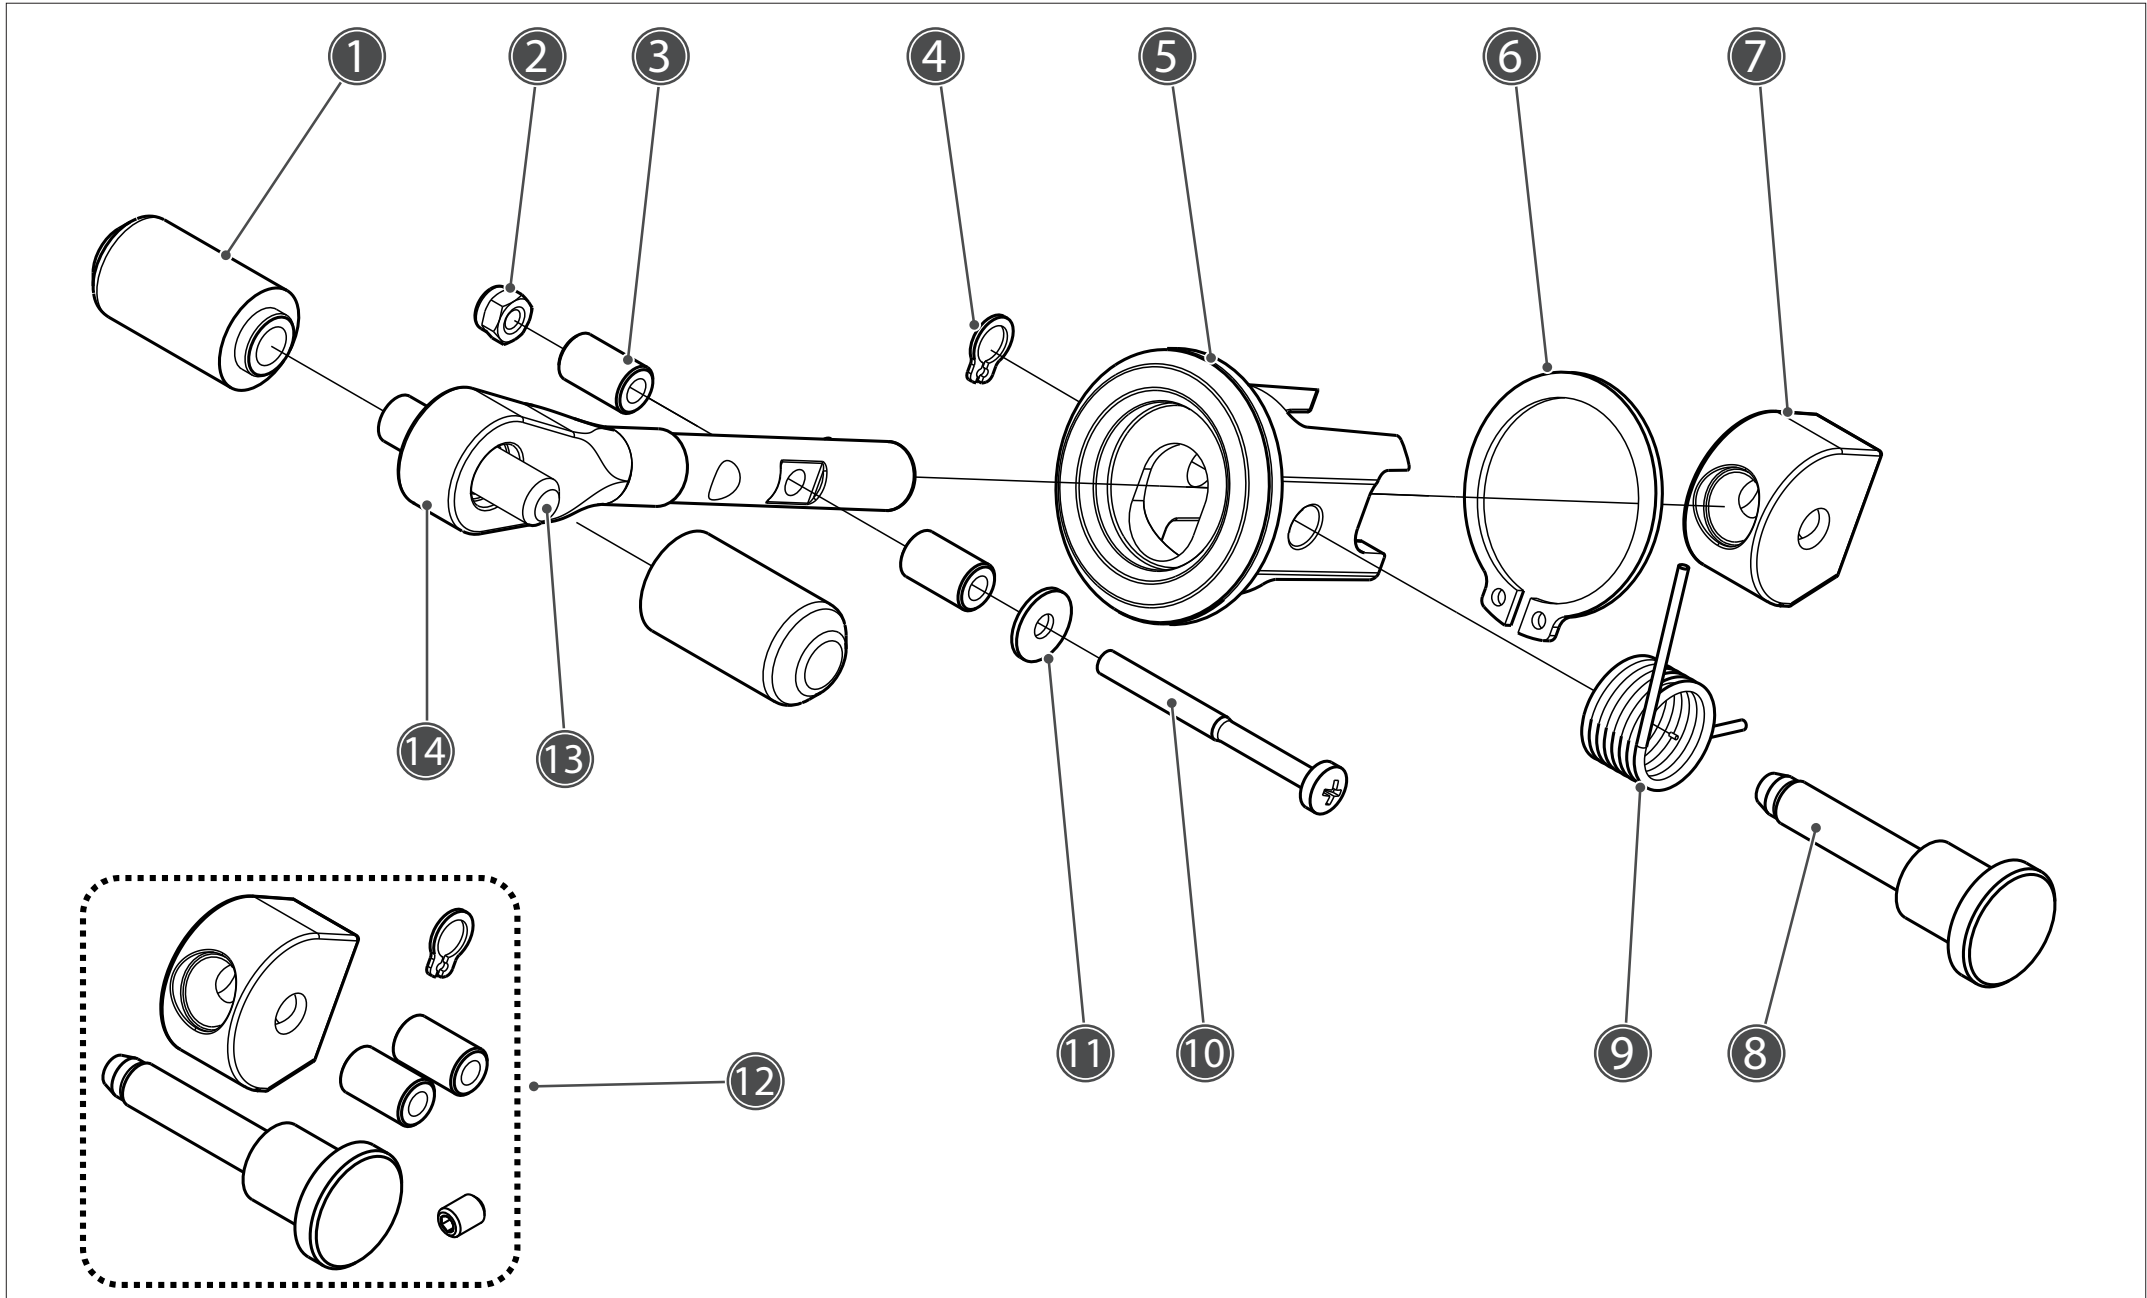

LEVETTA LANCIA / WAND LEVER