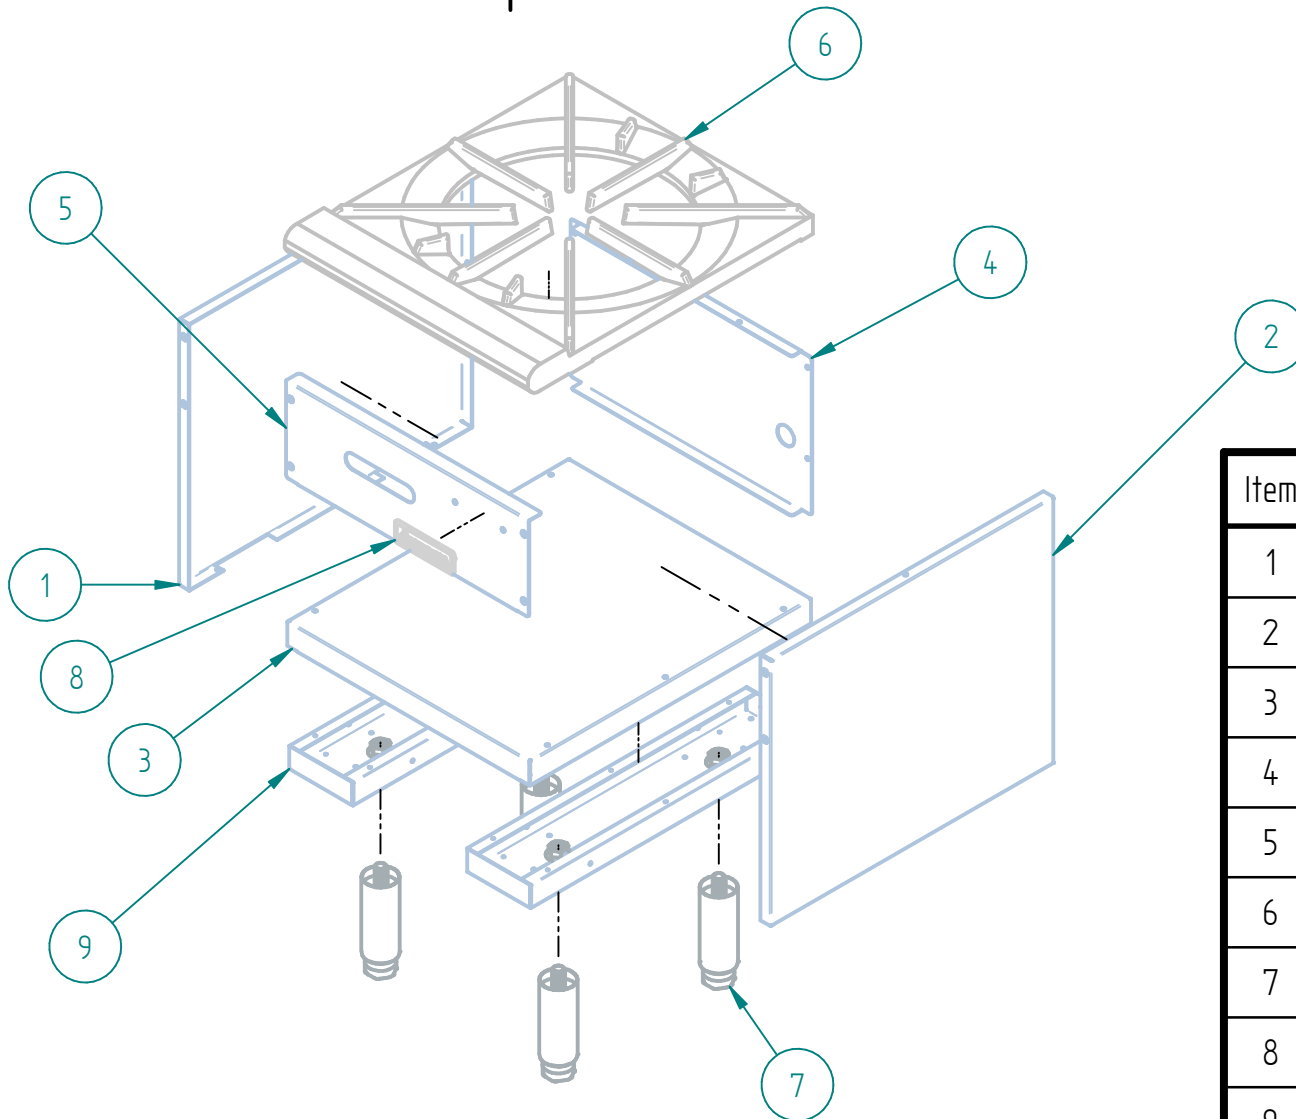

DESPIECE

PARTS BREAKDOWNS

SRSP-18

Item	Code	Description	Qty
1	S893107000	INNER ASSEMBLY SRSP-18	1
2	S893106000	OUTER ASSEMBLY SRSP-18	1
3	602509M0035	SS SCREW HEAD TRUSS M6-12	4
4	S893108000	GAS SYSTEM SP-18 NG	1
5	S855068000	SIERRA KNOB	2

DESPIECE

S893106000 OUTER ASSEMBLY SRSP - 18

PARTS BREAKDOWNS

Item	Code	Description	Qty
1	S892817000	LEFT SIDE PANEL	1
2	S892816000	RIGHT SIDE PANEL	1
3	S892819000	BOTTOM PANEL	1
4	S892620000	BACK PANEL	1
5	S892818001	CONTROL PANEL	1
6	S895704000	TOP GRATE	1
7	S852961000	ADJUSTABLE LEG 6-8 IN ϕ 2"	4
8	S855073000	MEDIUM SIZE SIERRA PLATE	1
9	S892812000	LEG SUPPORT	2

DESPIECE

S893107000 INNER ASSEMBLY SRSP-18

PARTS BREAKDOWNS

Item	Code	Description	Qty
1	S892618000	INNER LEFT SIDE PANEL	1
2	S892619000	INNER RIGHT SIDE PANEL	1
3	S892605000	INNER BACK PANEL	1
4	S892628000	TRAY GUIDE	2
5	S892607000	GRATE SUPPORT	2
6	S892626000	GREASE TRAY	1
7	S892609000	BURNER CENTRAL SUPPORT	1
8	S892610000	MANIFOLD SUPPORT	2
9	S892611000	BURNER BACK SUPPORT	1
10	S862648002	SIDE MANIFOLD SUPPORT	1

DESPIECE

S893108000 GAS SYSTEM SP-18 NG

PARTS BREAKDOWNS

Item	Code	Description	Qty
1	S895002000	COMPLETE MANIFOLD	1
3	S862416000	FEMALE ORIFICE 35	2
4	S895706000	AIR REGULATOR 1/ 1/4" NPT	2
5	S895712001	PIPE NIPPLE 1 1/4" X 1 1/2"	1
6	S895713001	PIPE NIPPLE 1 1/4" X 3"	1
7	S895702000	BIG CONCENTRIC BURNER	1
8	S895701000	SMALL CONCENTRIC BURNER	1
9	S905007000	DOUBLE PILOT VALVE AP6-1	1
10	S885010000	SMALL PILOT TUBE	1
11	S885011000	LARGE PILOT TUBE	1
12	S865006000	PILOT TIP A73007	2
13	S862101000	BURNER VALVE	2