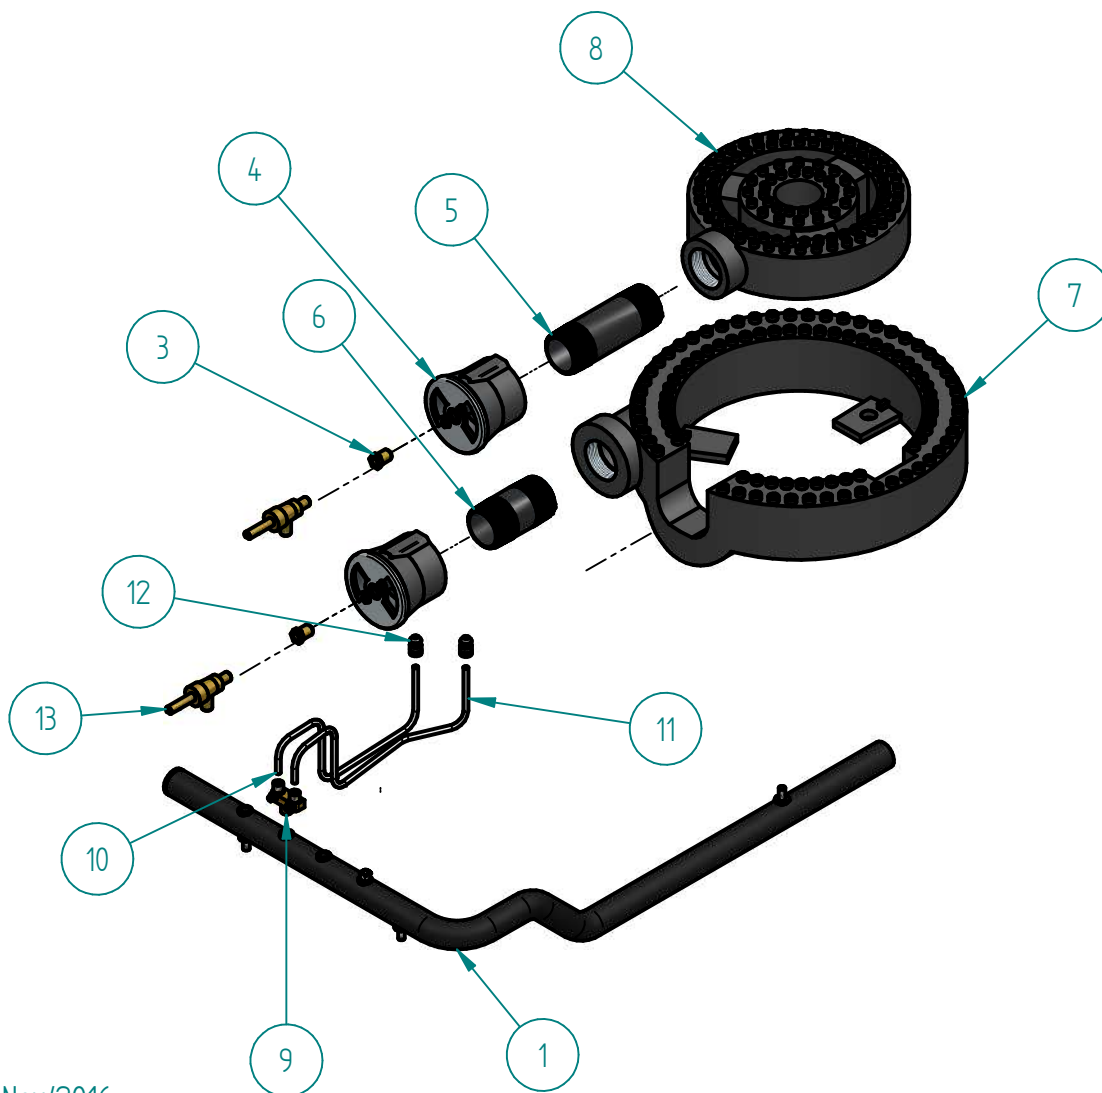

DESPIECE

PARTS BREAKDOWNS

SRSP-18

Item	Code	Description	Qty
1	S893107000	INNER ASSEMBLY SRSP-18	1
2	S893106000	OUTER ASSEMBLY SRSP-18	1
3	602509M0035	SS SCREW HEAD TRUSS M6-12	4
4	S893108000	GAS SYSTEM SP-18 NG	1
5	S855068000	SIERRA KNOB	2

DESPIECE

S893106000 OUTER ASSEMBLY SRSP - 18

PARTS BREAKDOWNS

Item	Code	Description	Qty
1	S892817000	LEFT SIDE PANEL	1
2	S892816000	RIGHT SIDE PANEL	1
3	S892819000	BOTTOM PANEL	1
4	S892620000	BACK PANEL	1
5	S892818001	CONTROL PANEL	1
6	S895704000	TOP GRATE	1
7	S852961000	ADJUSTABLE LEG 6-8 IN ϕ 2"	4
8	S855073000	MEDIUM SIZE SIERRA PLATE	1
9	S892812000	LEG SUPPORT	2

DESPIECE

S893107000 INNER ASSEMBLY SRSP-18

PARTS BREAKDOWNS

Item	Code	Description	Qty
1	S892618000	INNER LEFT SIDE PANEL	1
2	S892619000	INNER RIGHT SIDE PANEL	1
3	S892605000	INNER BACK PANEL	1
4	S892628000	TRAY GUIDE	2
5	S892607000	GRATE SUPPORT	2
6	S892626000	GREASE TRAY	1
7	S892609000	BURNER CENTRAL SUPPORT	1
8	S892610000	MANIFOLD SUPPORT	2
9	S892611000	BURNER BACK SUPPORT	1
10	S862648002	SIDE MANIFOLD SUPPORT	1

DESPIECE

S893108000 GAS SYSTEM SP-18 NG

PARTS BREAKDOWNS

Item	Code	Description	Qty
1	S895002000	COMPLETE MANIFOLD	1
3	S862416000	FEMALE ORIFICE 35	2
4	S895706000	AIR REGULATOR 1/ 1/4" NPT	2
5	S895712001	PIPE NIPPLE 1 1/4" X 1 1/2"	1
6	S895713001	PIPE NIPPLE 1 1/4" X 3"	1
7	S895702000	BIG CONCENTRIC BURNER	1
8	S895701000	SMALL CONCENTRIC BURNER	1
9	S905007000	DOUBLE PILOT VALVE AP6-1	1
10	S885010000	SMALL PILOT TUBE	1
11	S885011000	LARGE PILOT TUBE	1
12	S865006000	PILOT TIP A73007	2
13	S862101000	BURNER VALVE	2