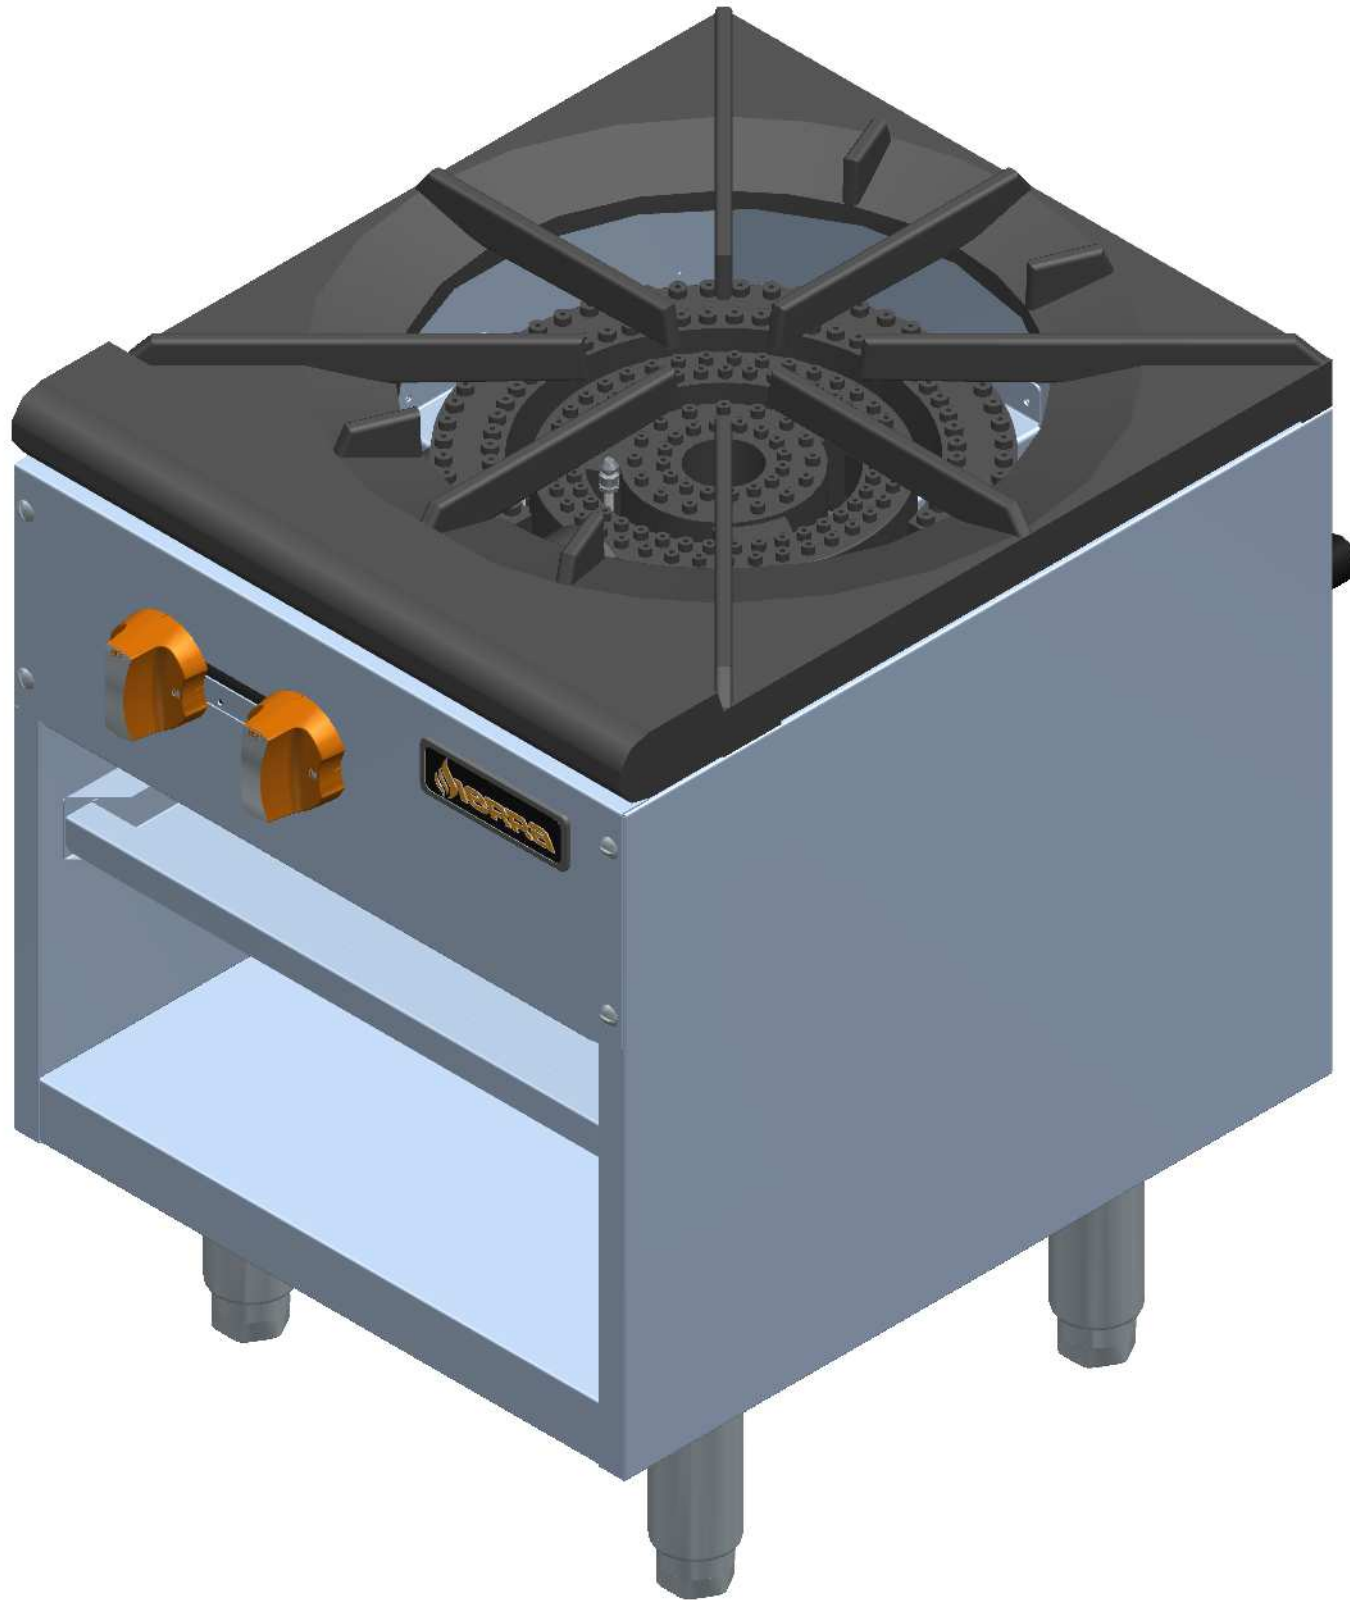

DESPIECE

PARTS BREAKDOWNS

SRSP-18

Item	Code	Description	Qty
1	S893107000	INNER ASSEMBLY SRSP-18	1
2	S893106000	OUTER ASSEMBLY SRSP-18	1
3	602509M0035	SS SCREW HEAD TRUSS M6-12	4
4	S893108000	GAS SYSTEM SP-18 NG	1
5	S855068000	SIERRA KNOB	2

DESPIECE

S893106000 OUTER ASSEMBLY SRSP - 18

PARTS BREAKDOWNS

Item	Code	Description	Qty
1	S892817000	LEFT SIDE PANEL	1
2	S892816000	RIGHT SIDE PANEL	1
3	S892819000	BOTTOM PANEL	1
4	S892620000	BACK PANEL	1
5	S892818001	CONTROL PANEL	1
6	S895704000	TOP GRATE	1
7	S852961000	ADJUSTABLE LEG 6-8 IN ϕ 2"	4
8	S855073000	MEDIUM SIZE SIERRA PLATE	1
9	S892812000	LEG SUPPORT	2

DESPIECE

S893107000 INNER ASSEMBLY SRSP-18

PARTS BREAKDOWNS

Item	Code	Description	Qty
1	S892618000	INNER LEFT SIDE PANEL	1
2	S892619000	INNER RIGHT SIDE PANEL	1
3	S892605000	INNER BACK PANEL	1
4	S892628000	TRAY GUIDE	2
5	S892607000	GRATE SUPPORT	2
6	S892626000	GREASE TRAY	1
7	S892609000	BURNER CENTRAL SUPPORT	1
8	S892610000	MANIFOLD SUPPORT	2
9	S892611000	BURNER BACK SUPPORT	1
10	S862648002	SIDE MANIFOLD SUPPORT	1

DESPIECE

S893108000 GAS SYSTEM SP-18 NG

PARTS BREAKDOWNS

Item	Code	Description	Qty
1	S895002000	COMPLETE MANIFOLD	1
3	S862416000	FEMALE ORIFICE 35	2
4	S895706000	AIR REGULATOR 1/ 1/4" NPT	2
5	S895712001	PIPE NIPPLE 1 1/4" X 1 1/2"	1
6	S895713001	PIPE NIPPLE 1 1/4" X 3"	1
7	S895702000	BIG CONCENTRIC BURNER	1
8	S895701000	SMALL CONCENTRIC BURNER	1
9	S905007000	DOUBLE PILOT VALVE AP6-1	1
10	S885010000	SMALL PILOT TUBE	1
11	S885011000	LARGE PILOT TUBE	1
12	S865006000	PILOT TIP A73007	2
13	S862101000	BURNER VALVE	2