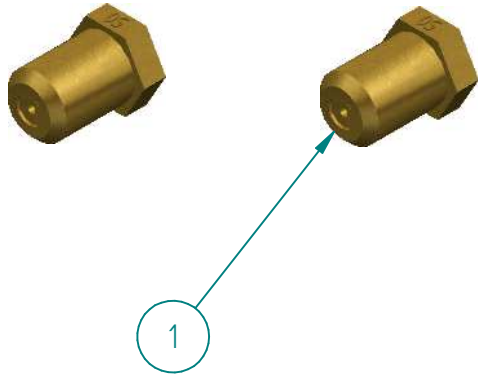

DESPIECE

PARTS BREAKDOWNS

SRSP-18

Item	Code	Description	Qty
1	S893107000	INNER ASSEMBLY SRSP-18	1
2	S893106000	OUTER ASSEMBLY SRSP-18	1
3	602509M0035	SS SCREW HEAD TRUSS M6-12	4
4	S893108000	GAS SYSTEM SP-18 NG	1
5	S855068000	SIERRA KNOB	2

DESPIECE

S893107000 INNER ASSEMBLY SRSP-18

PARTS BREAKDOWNS

Item	Code	Description	Qty
1	S892618000	INNER LEFT SIDE PANEL	1
2	S892619000	INNER RIGHT SIDE PANEL	1
3	S892605000	INNER BACK PANEL	1
4	S892628000	TRAY GUIDE	2
5	S892607000	GRATE SUPPORT	2
6	S892626000	GREASE TRAY	1
7	S892609000	BURNER CENTRAL SUPPORT	1
8	S892610000	MANIFOLD SUPPORT	2
9	S892611000	BURNER BACK SUPPORT	1
10	S862648002	SIDE MANIFOLD SUPPORT	1

DESPIECE

S893108000 GAS SYSTEM SP-18 NG

PARTS BREAKDOWNS

Item	Code	Description	Qty
1	S895002000	COMPLETE MANIFOLD	1
3	S862416000	FEMALE ORIFICE 35	2
4	S895706000	AIR REGULATOR 1/ 1/4" NPT	2
5	S895712001	PIPE NIPPLE 1 1/4" X 1 1/2"	1
6	S895713001	PIPE NIPPLE 1 1/4" X 3"	1
7	S895702000	BIG CONCENTRIC BURNER	1
8	S895701000	SMALL CONCENTRIC BURNER	1
9	S905007000	DOUBLE PILOT VALVE AP6-1	1
10	S885010000	SMALL PILOT TUBE	1
11	S885011000	LARGE PILOT TUBE	1
12	S865006000	PILOT TIP A73007	2
13	S862101000	BURNER VALVE	2

DESPIECE

S750401400 Conversion Kit NG to LP SP-18

PARTS BREAKDOWNS

Item	Code	Description	Qty
1	S862415000	FEMALE ORIFICE #50	2