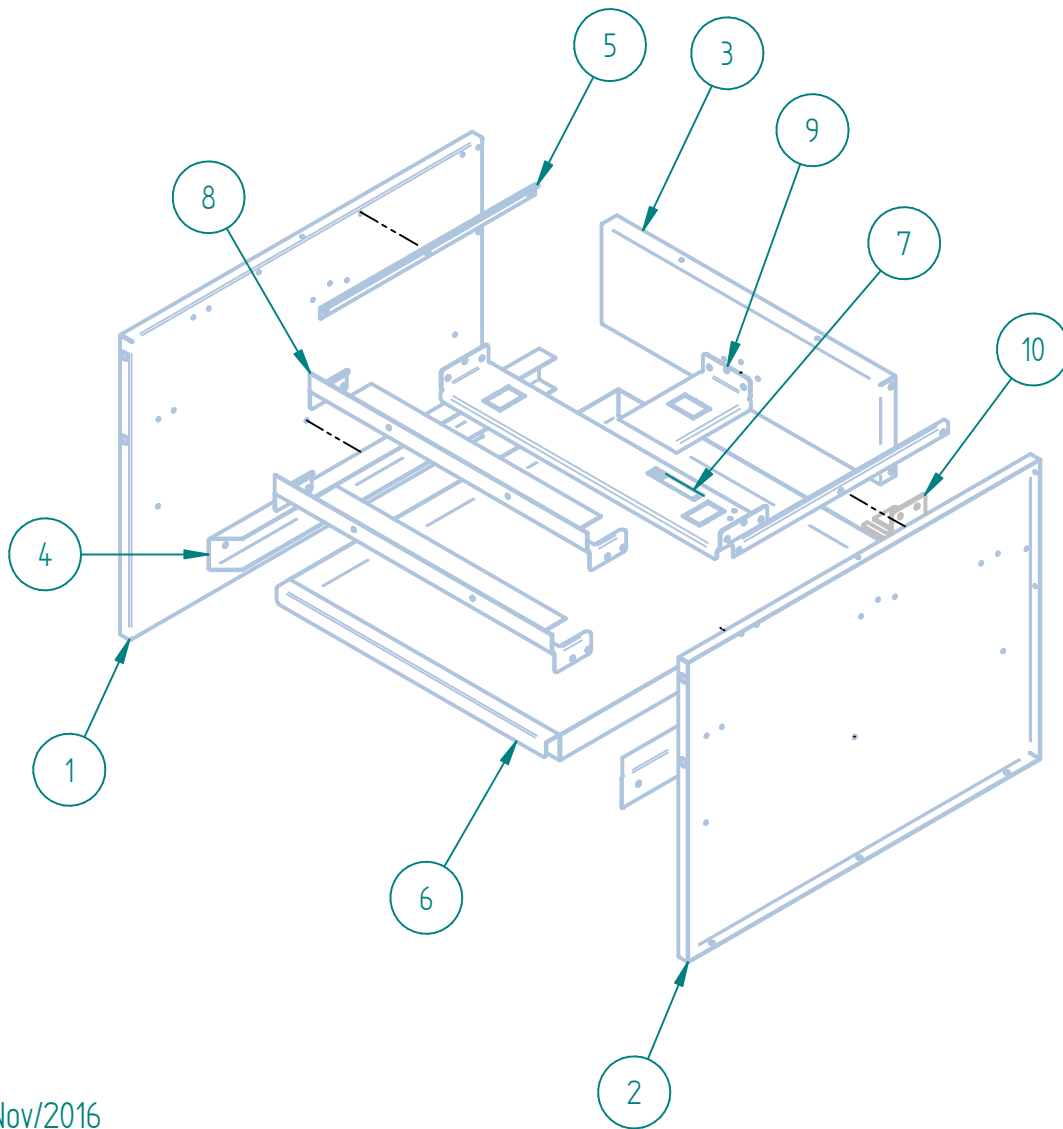

DESPIECE

PARTS BREAKDOWNS

SRSP-18

Item	Code	Description	Qty
1	S893107000	INNER ASSEMBLY SRSP-18	1
2	S893106000	OUTER ASSEMBLY SRSP-18	1
3	602509M0035	SS SCREW HEAD TRUSS M6-12	4
4	S893108000	GAS SYSTEM SP-18 NG	1
5	S855068000	SIERRA KNOB	2

DESPIECE

S893106000 OUTER ASSEMBLY SRSP - 18

PARTS BREAKDOWNS

Item	Code	Description	Qty
1	S892817000	LEFT SIDE PANEL	1
2	S892816000	RIGHT SIDE PANEL	1
3	S892819000	BOTTOM PANEL	1
4	S892620000	BACK PANEL	1
5	S892818001	CONTROL PANEL	1
6	S895704000	TOP GRATE	1
7	S852961000	ADJUSTABLE LEG 6-8 IN ϕ 2"	4
8	S855073000	MEDIUM SIZE SIERRA PLATE	1
9	S892812000	LEG SUPPORT	2

DESPIECE

S893107000 INNER ASSEMBLY SRSP-18

PARTS BREAKDOWNS

Item	Code	Description	Qty
1	S892618000	INNER LEFT SIDE PANEL	1
2	S892619000	INNER RIGHT SIDE PANEL	1
3	S892605000	INNER BACK PANEL	1
4	S892628000	TRAY GUIDE	2
5	S892607000	GRATE SUPPORT	2
6	S892626000	GREASE TRAY	1
7	S892609000	BURNER CENTRAL SUPPORT	1
8	S892610000	MANIFOLD SUPPORT	2
9	S892611000	BURNER BACK SUPPORT	1
10	S862648002	SIDE MANIFOLD SUPPORT	1

DESPIECE

S893108000 GAS SYSTEM SP-18 NG

PARTS BREAKDOWNS

Item	Code	Description	Qty
1	S895002000	COMPLETE MANIFOLD	1
3	S862416000	FEMALE ORIFICE 35	2
4	S895706000	AIR REGULATOR 1/ 1/4" NPT	2
5	S895712001	PIPE NIPPLE 1 1/4" X 1 1/2"	1
6	S895713001	PIPE NIPPLE 1 1/4" X 3"	1
7	S895702000	BIG CONCENTRIC BURNER	1
8	S895701000	SMALL CONCENTRIC BURNER	1
9	S905007000	DOUBLE PILOT VALVE AP6-1	1
10	S885010000	SMALL PILOT TUBE	1
11	S885011000	LARGE PILOT TUBE	1
12	S865006000	PILOT TIP A73007	2
13	S862101000	BURNER VALVE	2