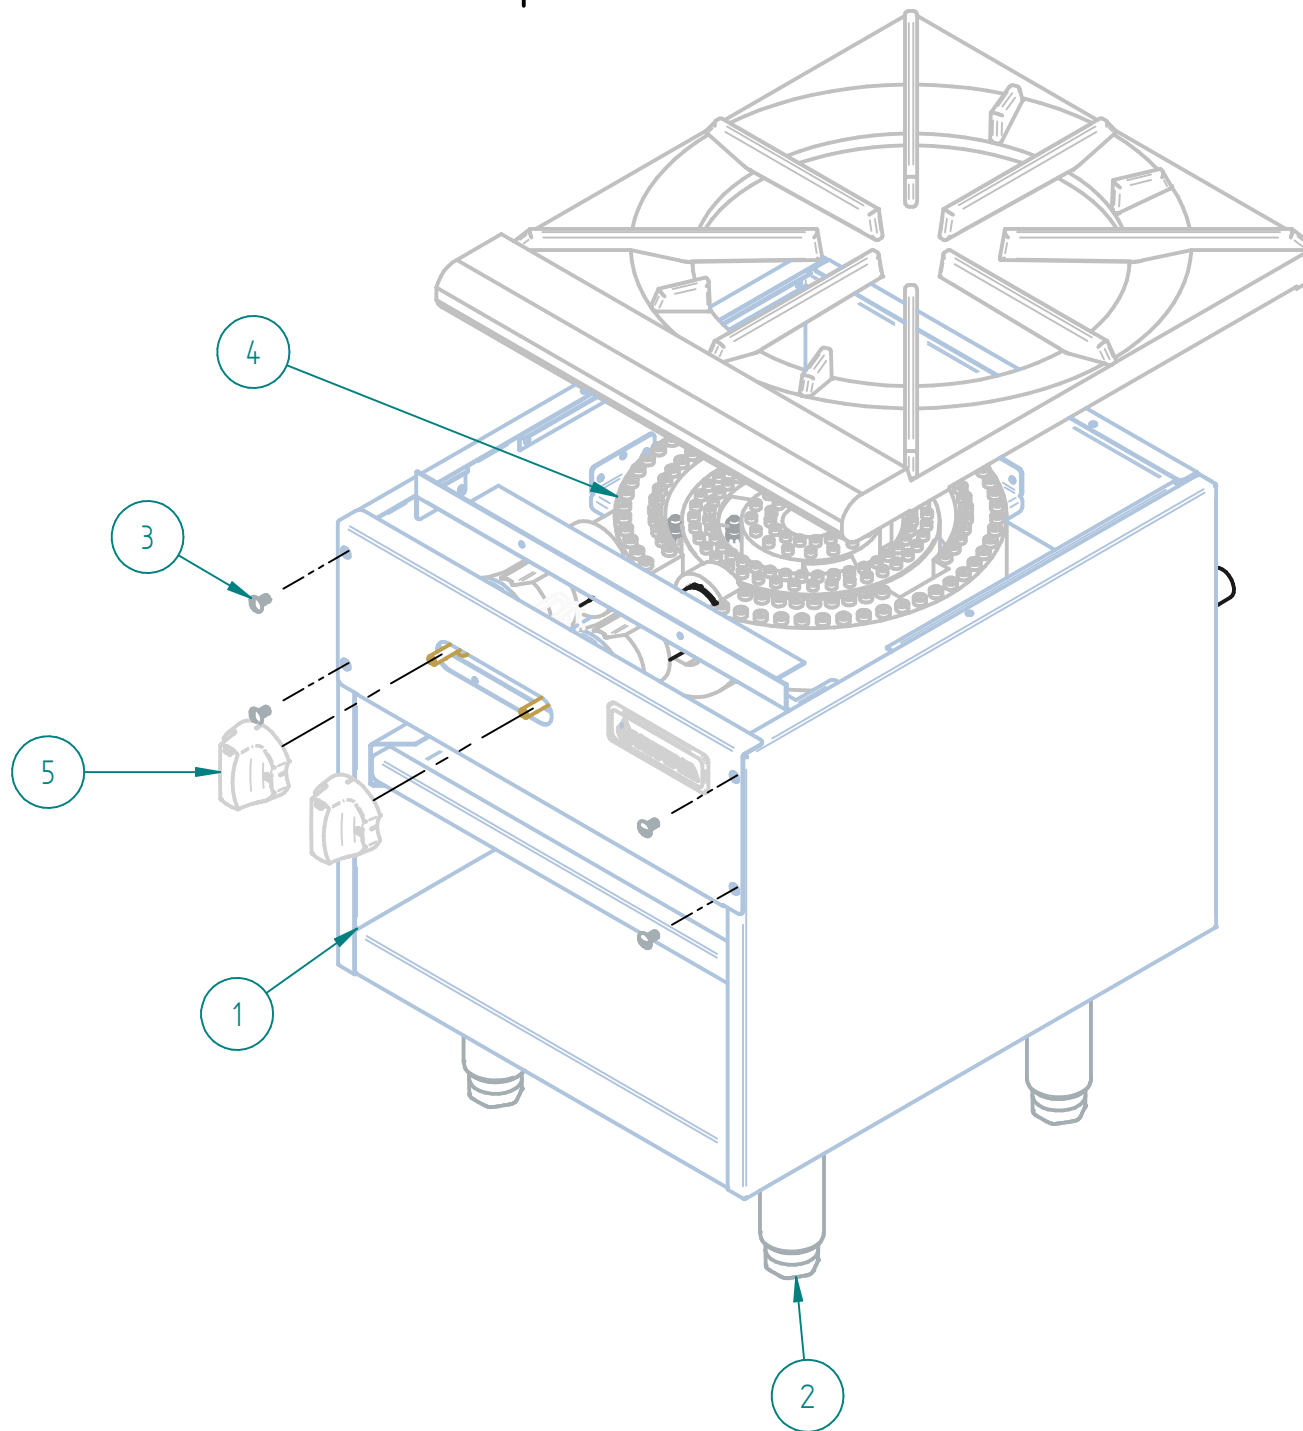

DESPIECE

PARTS BREAKDOWNS

SRSP-18

Item	Code	Description	Qty
1	S893107000	INNER ASSEMBLY SRSP-18	1
2	S893106000	OUTER ASSEMBLY SRSP-18	1
3	602509M0035	SS SCREW HEAD TRUSS M6-12	4
4	S893108000	GAS SYSTEM SP-18 NG	1
5	S855068000	SIERRA KNOB	2

DESPIECE

S893106000 OUTER ASSEMBLY SRSP - 18

PARTS BREAKDOWNS

Item	Code	Description	Qty
1	S892817000	LEFT SIDE PANEL	1
2	S892816000	RIGHT SIDE PANEL	1
3	S892819000	BOTTOM PANEL	1
4	S892620000	BACK PANEL	1
5	S892818001	CONTROL PANEL	1
6	S895704000	TOP GRATE	1
7	S852961000	ADJUSTABLE LEG 6-8 IN ϕ 2"	4
8	S855073000	MEDIUM SIZE SIERRA PLATE	1
9	S892812000	LEG SUPPORT	2

DESPIECE

S893107000 INNER ASSEMBLY SRSP-18

PARTS BREAKDOWNS

Item	Code	Description	Qty
1	S892618000	INNER LEFT SIDE PANEL	1
2	S892619000	INNER RIGHT SIDE PANEL	1
3	S892605000	INNER BACK PANEL	1
4	S892628000	TRAY GUIDE	2
5	S892607000	GRATE SUPPORT	2
6	S892626000	GREASE TRAY	1
7	S892609000	BURNER CENTRAL SUPPORT	1
8	S892610000	MANIFOLD SUPPORT	2
9	S892611000	BURNER BACK SUPPORT	1
10	S862648002	SIDE MANIFOLD SUPPORT	1

DESPIECE

S893108000 GAS SYSTEM SP-18 NG

PARTS BREAKDOWNS

Item	Code	Description	Qty
1	S895002000	COMPLETE MANIFOLD	1
3	S862416000	FEMALE ORIFICE 35	2
4	S895706000	AIR REGULATOR 1/ 1/4" NPT	2
5	S895712001	PIPE NIPPLE 1 1/4" X 1 1/2"	1
6	S895713001	PIPE NIPPLE 1 1/4" X 3"	1
7	S895702000	BIG CONCENTRIC BURNER	1
8	S895701000	SMALL CONCENTRIC BURNER	1
9	S905007000	DOUBLE PILOT VALVE AP6-1	1
10	S885010000	SMALL PILOT TUBE	1
11	S885011000	LARGE PILOT TUBE	1
12	S865006000	PILOT TIP A73007	2
13	S862101000	BURNER VALVE	2