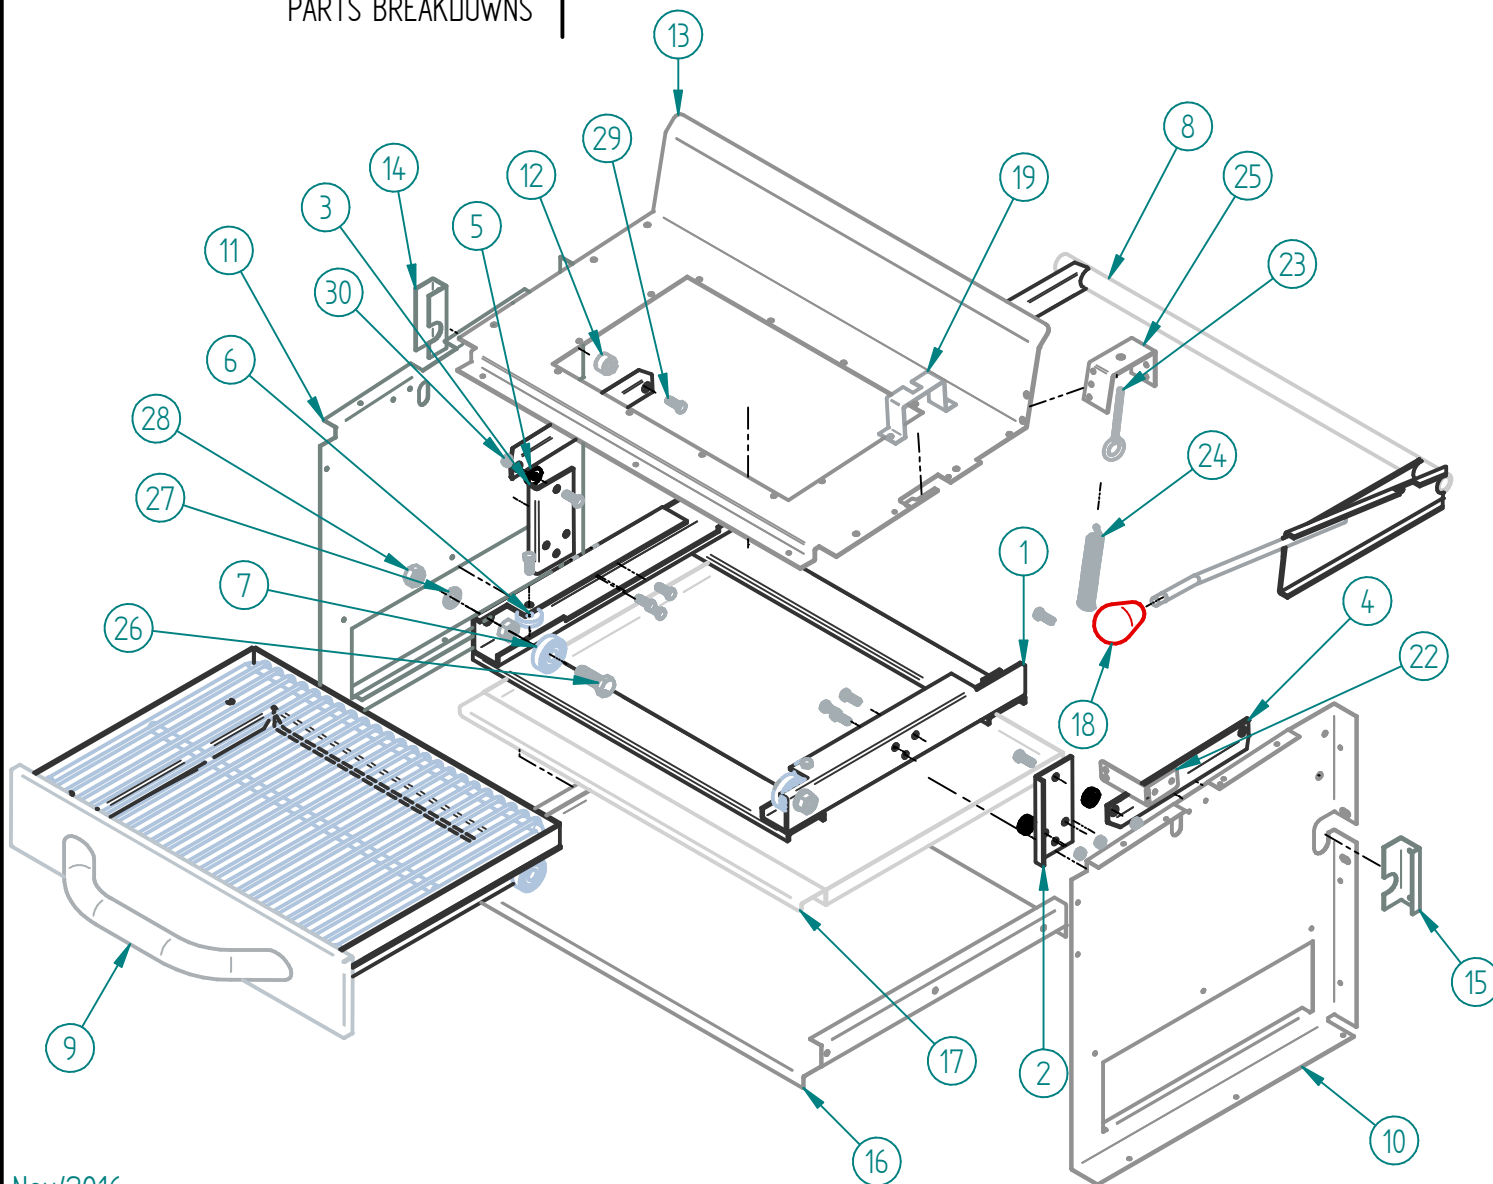

# S883132002 OUTER ASSEMBLY SRSB -24

PARTS BREAKDOWNS

Item	Code	Description	Qty
1	S882858000	CONTROL PANEL SB-24"	1
2	S882805002	LEFT SIDE PANEL SALAMANDER	1
3	S882811002	REAR PANEL SAL/CHEE 24"	1
4	S882810002	TOP PANEL 24"	1
5	S882804002	RIGHT SIDE PANEL SB	1
6	S882639002	BRACE BACK	1
7	S882620002	MANIFOLD HOLDER SB/CM	2
8	S882859000	BACK PANEL SB/CM 24"	1
9	S855073000	MEDIUM SIZE SIERRA PLATE	1
11	S882863000	FRAME SIDE	1

# S883133002 INNER ASSEMBLY SRSB -24

PARTS BREAKDOWNS

Item	Code	Description	Qty.
1	S883180000	ASSY SLIDERS SALAM 24"	1
2	S882704000	VERTICAL SUPPORT RIGHT MECHANISM	1
3	S882705000	VERTICAL SUPPORT LEFT MECHANISM	1
4	S882702000	UPPER ARM MECHANISM	2
5	S882701000	SHORT HUB SB MECHANISM	4
6	S880501000	BEARING 1/4"-1-1/6"	2
7	S880502000	BEARING 1/2"-1/2" -7/16"	2
8	S883181000	ASSY RISER MECHANISM SALAM-24"	1
9	S883179000	CAR ASSEMBLY SB 24	1
10	S882618002	RIGHT SIDE INNER PANEL SB	1
11	S882617002	LEFT SIDE INNER PANEL	1
12	S882714000	LONG HUB SALAMANDER MECHANISM	2
13	S882634002	BURNER HOLDER 24"	1
14	S882685001	LEFT LOCK SALAMANDER MECHANISM	1
15	S882685002	RIGHT LOCK SALAMANDER MECHANISM	1
16	S882637002	BASE TRAY SALAMANDER 24"	1
17	S882651002	TRAY SALAMANDER 24"	1
18	S882657000	MECHANISM KNOB SALAMANDER	1
19	S882684000	ELBOW HOLDER SAL / CM	1
22	S882683000	PILOT HOLDER SALAM-24	1
23	S882715000	EYE BOLT 1/4" NC X 3.5"	1
24	S882716000	EXTENSION SPRING 4" W/HOOKS	1
25	S882611002	EYE BOLT SUPPORT	1
26	602509M0054	SS HEXAGONAL SCREW M12 X 35	2
27	602509M0055	SS WASHER 1/8"	2
28	602509M0056	SS HEX NUTS 12mm	4
29	602509M0057	SS SCREW HEX M6 X 18	12
30	602509M0059	SSNUT HEX M6	10