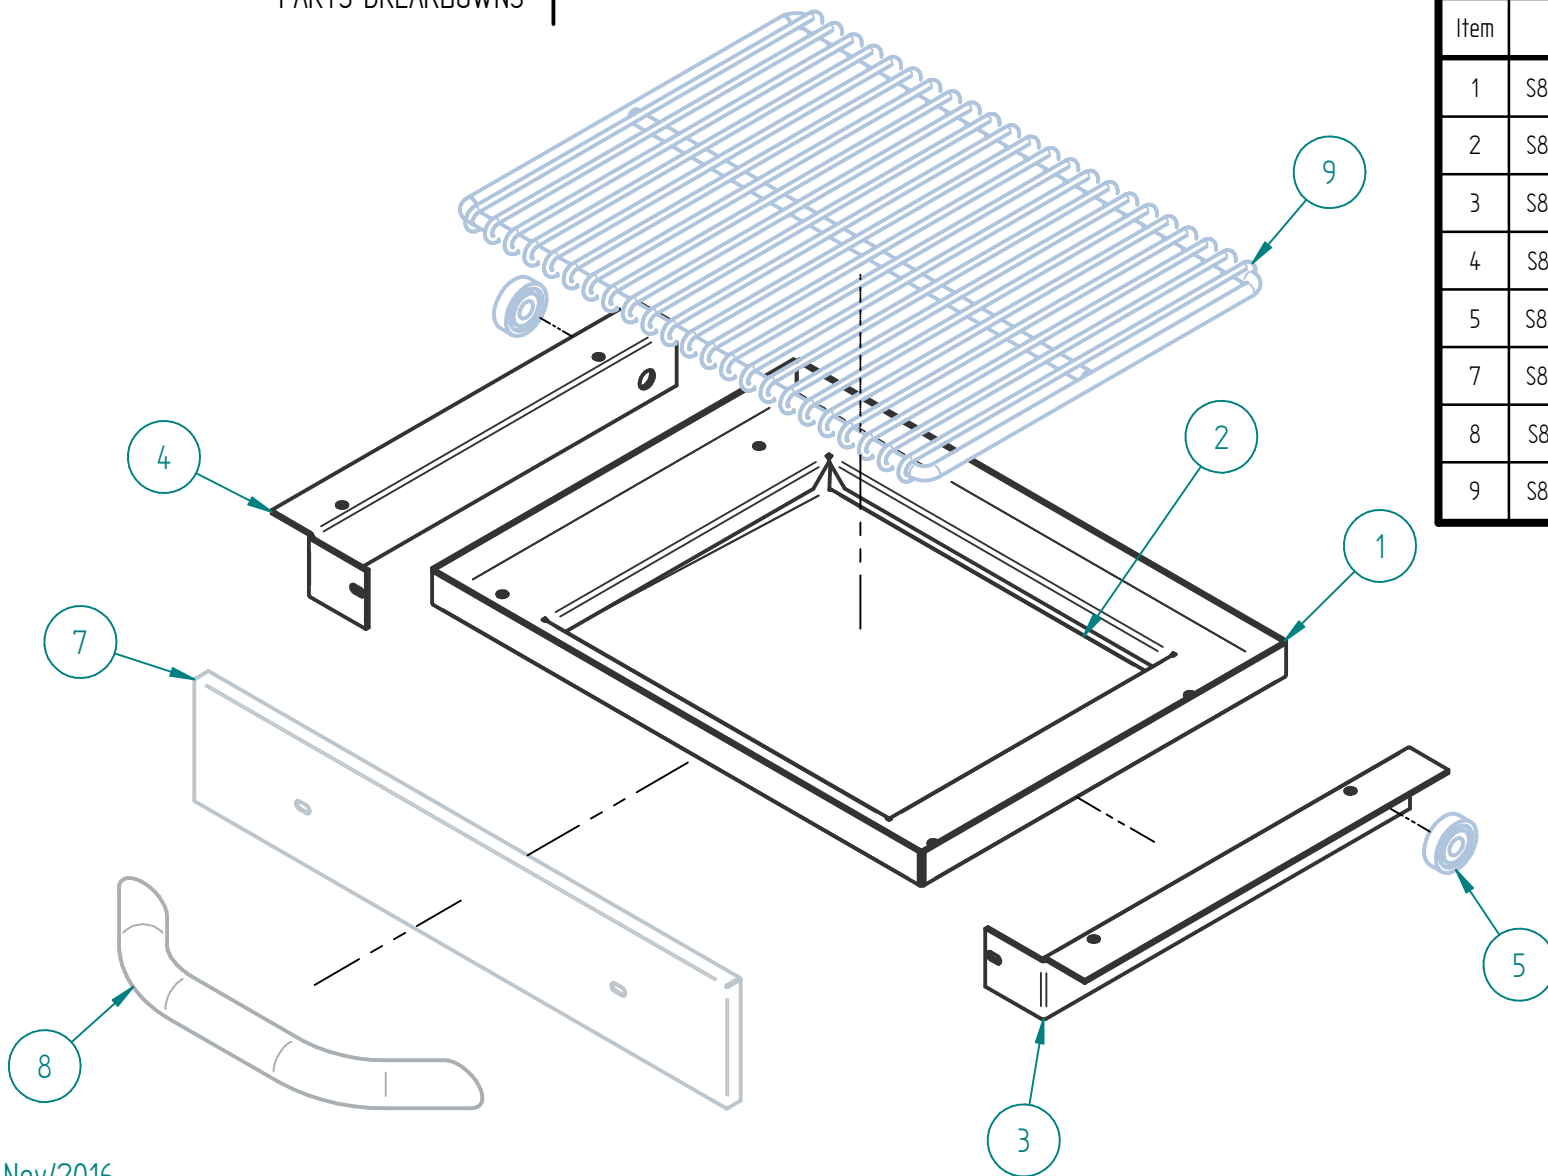

# S883133002 INNER ASSEMBLY SRSB -24

PARTS BREAKDOWNS

Item	Code	Description	Qty.
1	S883180000	ASSY SLIDERS SALAM 24"	1
2	S882704000	VERTICAL SUPPORT RIGHT MECHANISM	1
3	S882705000	VERTICAL SUPPORT LEFT MECHANISM	1
4	S882702000	UPPER ARM MECHANISM	2
5	S882701000	SHORT HUB SB MECHANISM	4
6	S880501000	BEARING 1/4"-1-1/6"	2
7	S880502000	BEARING 1/2"-1/2" -7/16"	2
8	S883181000	ASSY RISER MECHANISM SALAM-24"	1
9	S883179000	CAR ASSEMBLY SB 24	1
10	S882618002	RIGHT SIDE INNER PANEL SB	1
11	S882617002	LEFT SIDE INNER PANEL	1
12	S882714000	LONG HUB SALAMANDER MECHANISM	2
13	S882634002	BURNER HOLDER 24"	1
14	S882685001	LEFT LOCK SALAMANDER MECHANISM	1
15	S882685002	RIGHT LOCK SALAMANDER MECHANISM	1
16	S882637002	BASE TRAY SALAMANDER 24"	1
17	S882651002	TRAY SALAMANDER 24"	1
18	S882657000	MECHANISM KNOB SALAMANDER	1
19	S882684000	ELBOW HOLDER SAL / CM	1
22	S882683000	PILOT HOLDER SALAM-24	1
23	S882715000	EYE BOLT 1/4" NC X 3.5"	1
24	S882716000	EXTENSION SPRING 4" W/HOOKS	1
25	S882611002	EYE BOLT SUPPORT	1
26	602509M0054	SS HEXAGONAL SCREW M12 X 35	2
27	602509M0055	SS WASHER 1/8"	2
28	602509M0056	SS HEX NUTS 12mm	4
29	602509M0057	SS SCREW HEX M6 X 18	12
30	602509M0059	SSNUT HEX M6	10

# S883179000 CAR ASSEMBLY SB-24

PARTS BREAKDOWNS

Item	Code	Description	Qty
1	S882718000	MECHANISM TRAY SALAM 24	1
2	S882719000	BOTTOM TRAY MECHANISM SAL-24	1
3	S882712000	RIGHT SIDE MECHANISM SLIDER	1
4	S882713000	LEFT SIDE MECHANISM SLIDER	1
5	S880502000	BEARING 1/2"-1/2" -7/16"	2
7	S882812002	HANDLE HOLDER SB-24"	1
8	S882821001	HANDLE SALAMANDER 24"	1
9	S882649001	GRILL SALAMANDER 24"	1