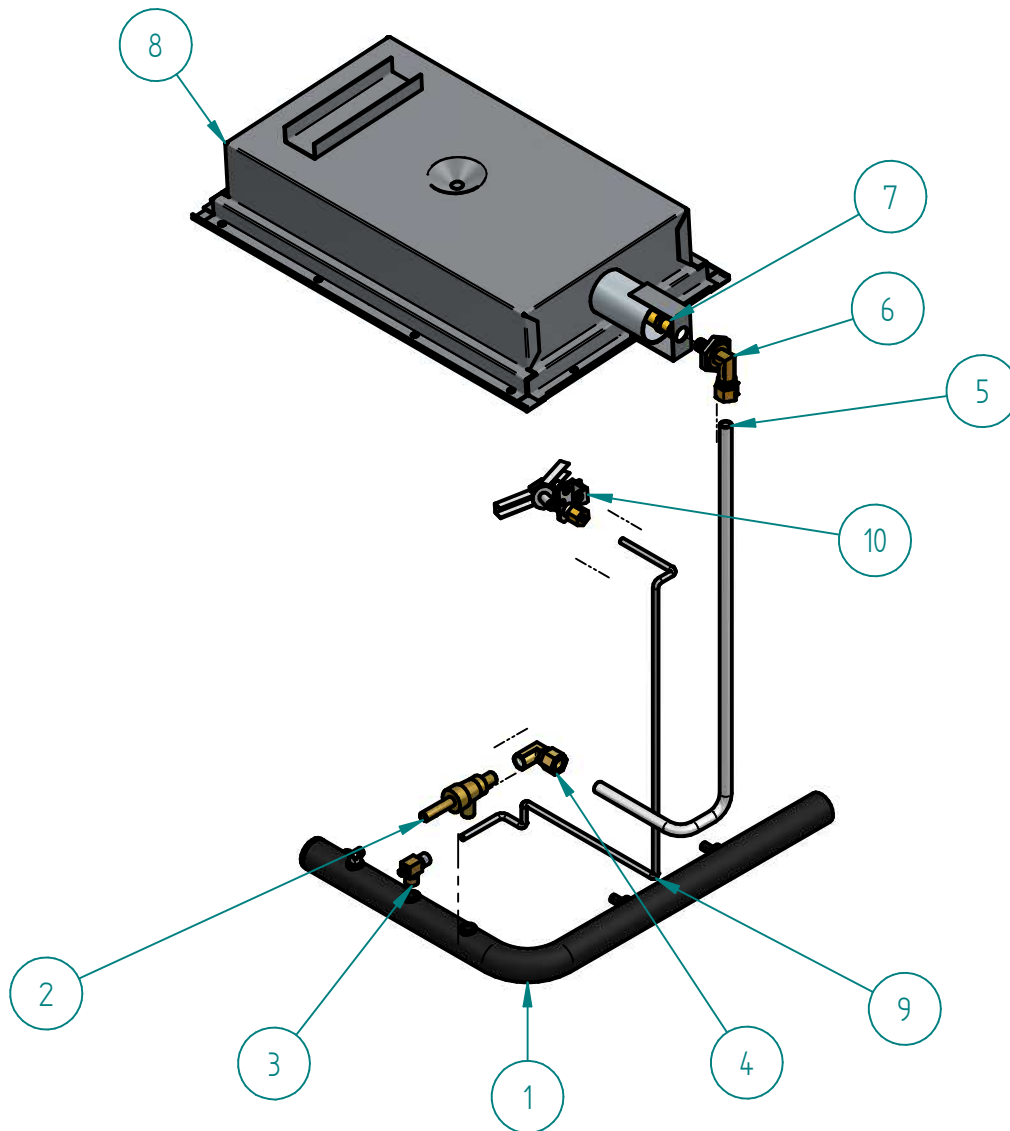

# S883179000 CAR ASSEMBLY SB-24

PARTS BREAKDOWNS

Item	Code	Description	Qty
1	S882718000	MECHANISM TRAY SALAM 24	1
2	S882719000	BOTTOM TRAY MECHANISM SAL-24	1
3	S882712000	RIGHT SIDE MECHANISM SLIDER	1
4	S882713000	LEFT SIDE MECHANISM SLIDER	1
5	S880502000	BEARING 1/2"-1/2" -7/16"	2
7	S882812002	HANDLE HOLDER SB-24"	1
8	S882821001	HANDLE SALAMANDER 24"	1
9	S882649001	GRILL SALAMANDER 24"	1

# S883134001 GAS SYSTEM SB/CM 24 NG

PARTS BREAKDOWNS

Item	Code	Description	Qty
1	S885002000	COMPLETE MANIFOLD SB-24	1
2	S862101000	TOP VALVE	1
3	S862103000	PILOT REGULATOR AP7-1	1
4	S855023000	ELBOW 90° 1/8" NPT CC A91021	1
5	S885015000	BURNER PIPE	1
6	S855090000	ORIFICE HOLDER ELBOW	1
7	S862408000	MALE ORIFICE # 50	1
8	S885704000	INFRARED BURNER PLATE	1
9	S855016000	PILOT PIPE SAL/CHEES 24"	1
10	S852105000	OVEN PILOT COMPLETE	1