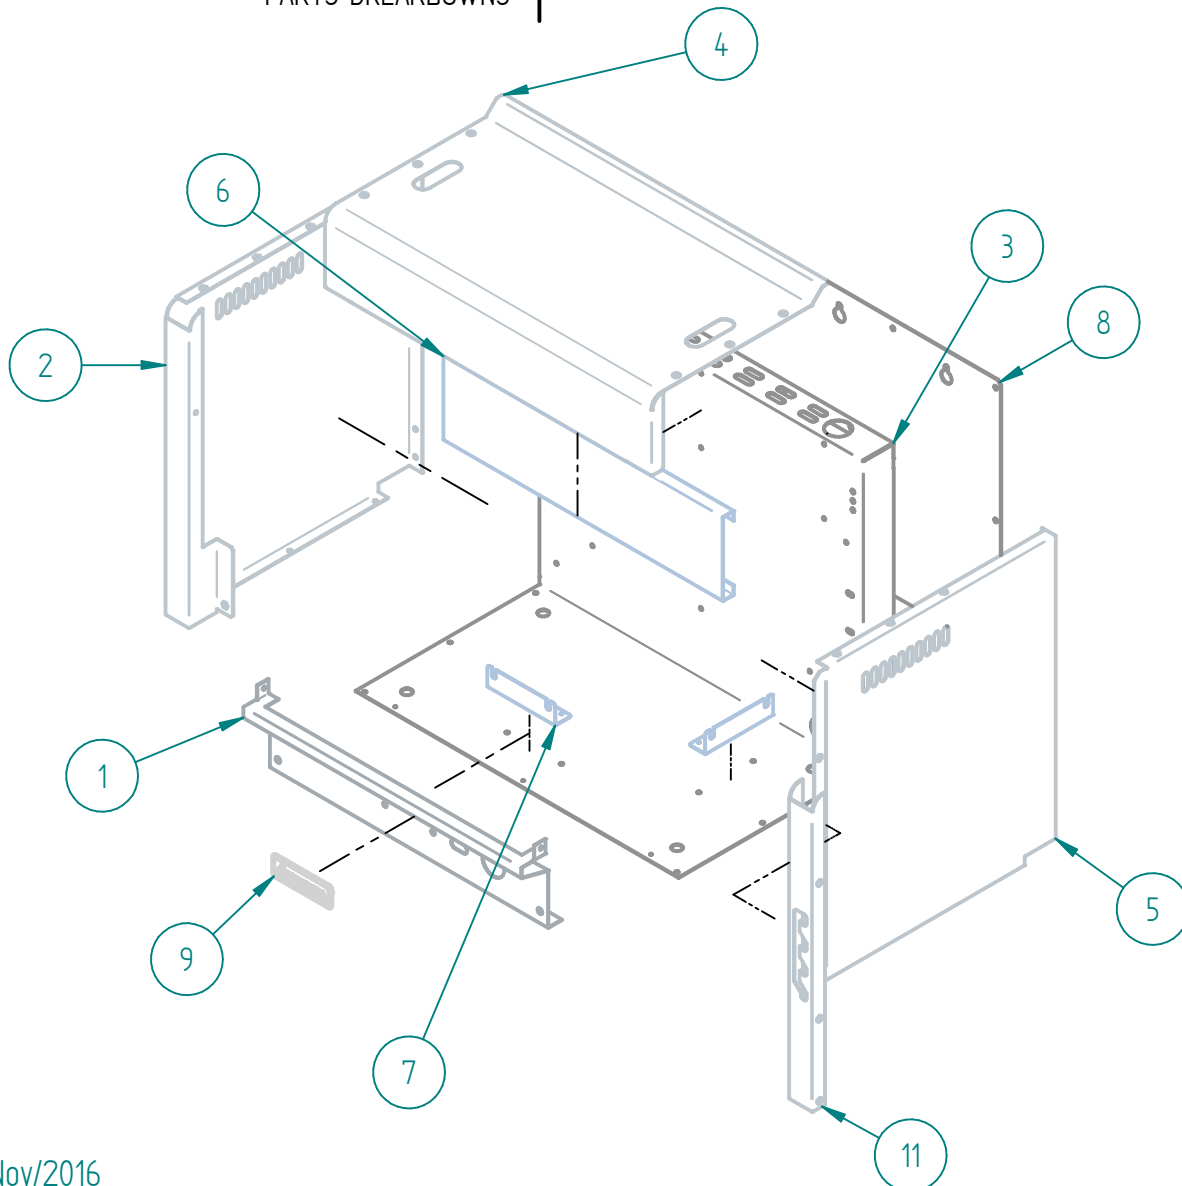

DESPIECE

PARTS BREAKDOWNS

SRS - 24

DESPIECE

PARTS BREAKDOWNS

Item	Code	Description	Qty
1	S883132002	OUTER ASSEMBLY SRSB-24	1
2	S883134001	GAS SYSTEM SALAMANDER 24	1
3	S855068000	SIERRA KNOB	1
4	602509M0035	SS SCREW HEAD TRUSS M6-12	11
5	S883133002	INNER ASSEMBLY SRSB-24	1
6	602509M0054	SS HEXAGONAL SCREW M12 X 35	4
7	S883167000	BRACKET MOUNTING SB/CM	1

# S883132002 OUTER ASSEMBLY SRSB -24

PARTS BREAKDOWNS

Item	Code	Description	Qty
1	S882858000	CONTROL PANEL SB-24"	1
2	S882805002	LEFT SIDE PANEL SALAMANDER	1
3	S882811002	REAR PANEL SAL/CHEE 24"	1
4	S882810002	TOP PANEL 24"	1
5	S882804002	RIGHT SIDE PANEL SB	1
6	S882639002	BRACE BACK	1
7	S882620002	MANIFOLD HOLDER SB/CM	2
8	S882859000	BACK PANEL SB/CM 24"	1
9	S855073000	MEDIUM SIZE SIERRA PLATE	1
11	S882863000	FRAME SIDE	1

# S883179000 CAR ASSEMBLY SB-24

PARTS BREAKDOWNS

Item	Code	Description	Qty
1	S882718000	MECHANISM TRAY SALAM 24	1
2	S882719000	BOTTOM TRAY MECHANISM SAL-24	1
3	S882712000	RIGHT SIDE MECHANISM SLIDER	1
4	S882713000	LEFT SIDE MECHANISM SLIDER	1
5	S880502000	BEARING 1/2"-1/2" -7/16"	2
7	S882812002	HANDLE HOLDER SB-24"	1
8	S882821001	HANDLE SALAMANDER 24"	1
9	S882649001	GRILL SALAMANDER 24"	1