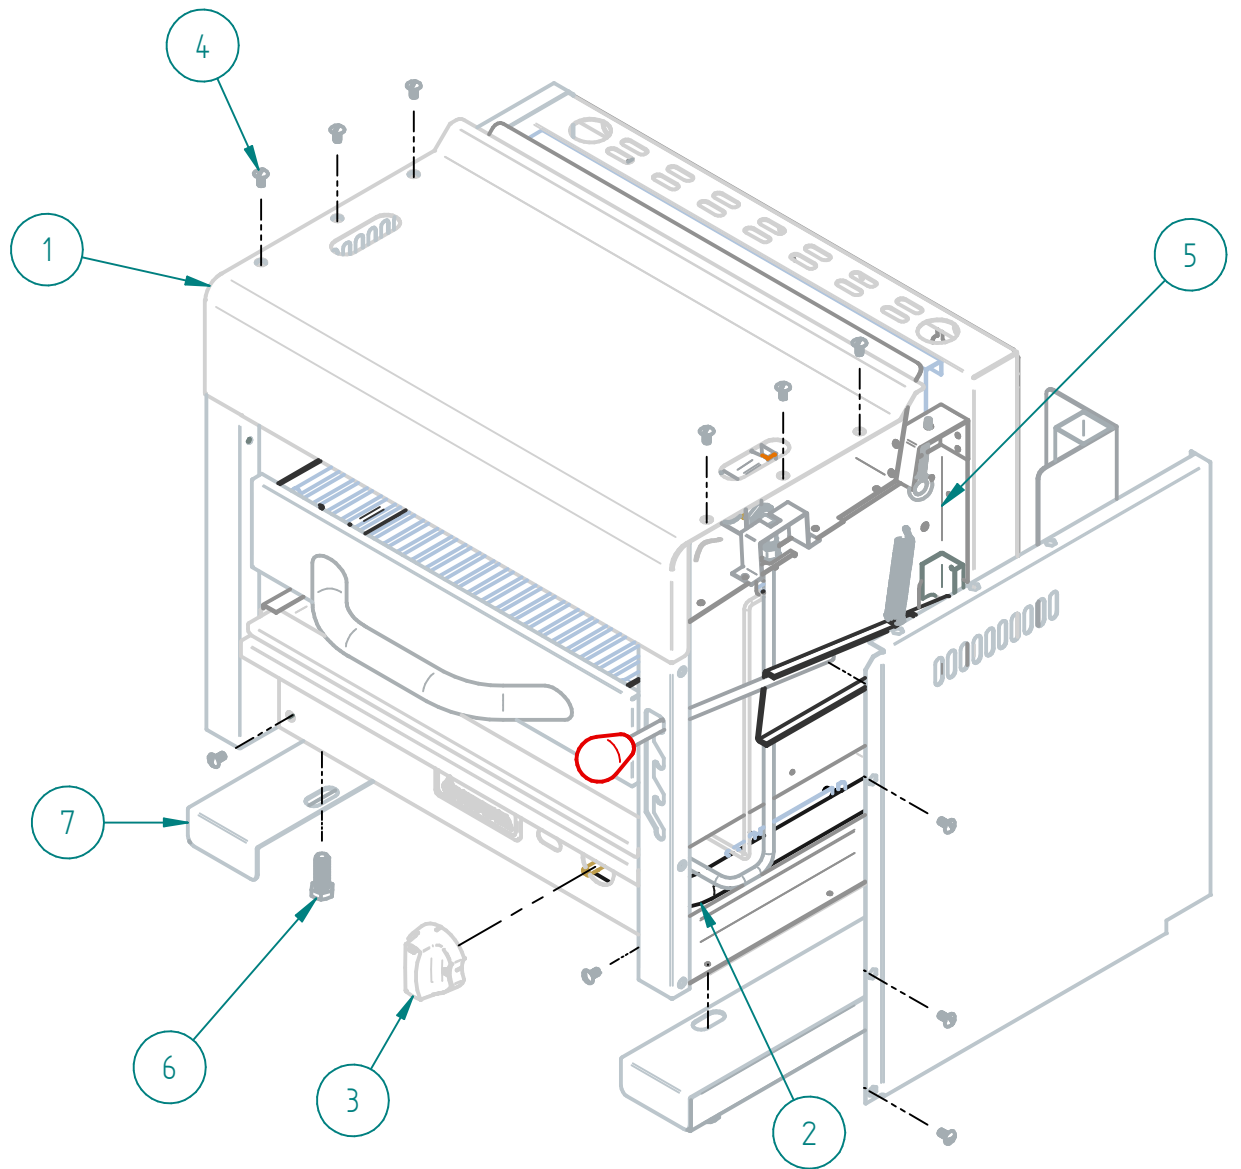

DESPIECE

PARTS BREAKDOWNS

SRS - 24

DESPIECE

PARTS BREAKDOWNS

Item	Code	Description	Qty
1	S883132002	OUTER ASSEMBLY SRSB-24	1
2	S883134001	GAS SYSTEM SALAMANDER 24	1
3	S855068000	SIERRA KNOB	1
4	602509M0035	SS SCREW HEAD TRUSS M6-12	11
5	S883133002	INNER ASSEMBLY SRSB-24	1
6	602509M0054	SS HEXAGONAL SCREW M12 X 35	4
7	S883167000	BRACKET MOUNTING SB/CM	1

# S883132002 OUTER ASSEMBLY SRSB -24

PARTS BREAKDOWNS

Item	Code	Description	Qty
1	S882858000	CONTROL PANEL SB-24"	1
2	S882805002	LEFT SIDE PANEL SALAMANDER	1
3	S882811002	REAR PANEL SAL/CHEE 24"	1
4	S882810002	TOP PANEL 24"	1
5	S882804002	RIGHT SIDE PANEL SB	1
6	S882639002	BRACE BACK	1
7	S882620002	MANIFOLD HOLDER SB/CM	2
8	S882859000	BACK PANEL SB/CM 24"	1
9	S855073000	MEDIUM SIZE SIERRA PLATE	1
11	S882863000	FRAME SIDE	1

# S883179000 CAR ASSEMBLY SB-24

PARTS BREAKDOWNS

Item	Code	Description	Qty
1	S882718000	MECHANISM TRAY SALAM 24	1
2	S882719000	BOTTOM TRAY MECHANISM SAL-24	1
3	S882712000	RIGHT SIDE MECHANISM SLIDER	1
4	S882713000	LEFT SIDE MECHANISM SLIDER	1
5	S880502000	BEARING 1/2"-1/2" -7/16"	2
7	S882812002	HANDLE HOLDER SB-24"	1
8	S882821001	HANDLE SALAMANDER 24"	1
9	S882649001	GRILL SALAMANDER 24"	1