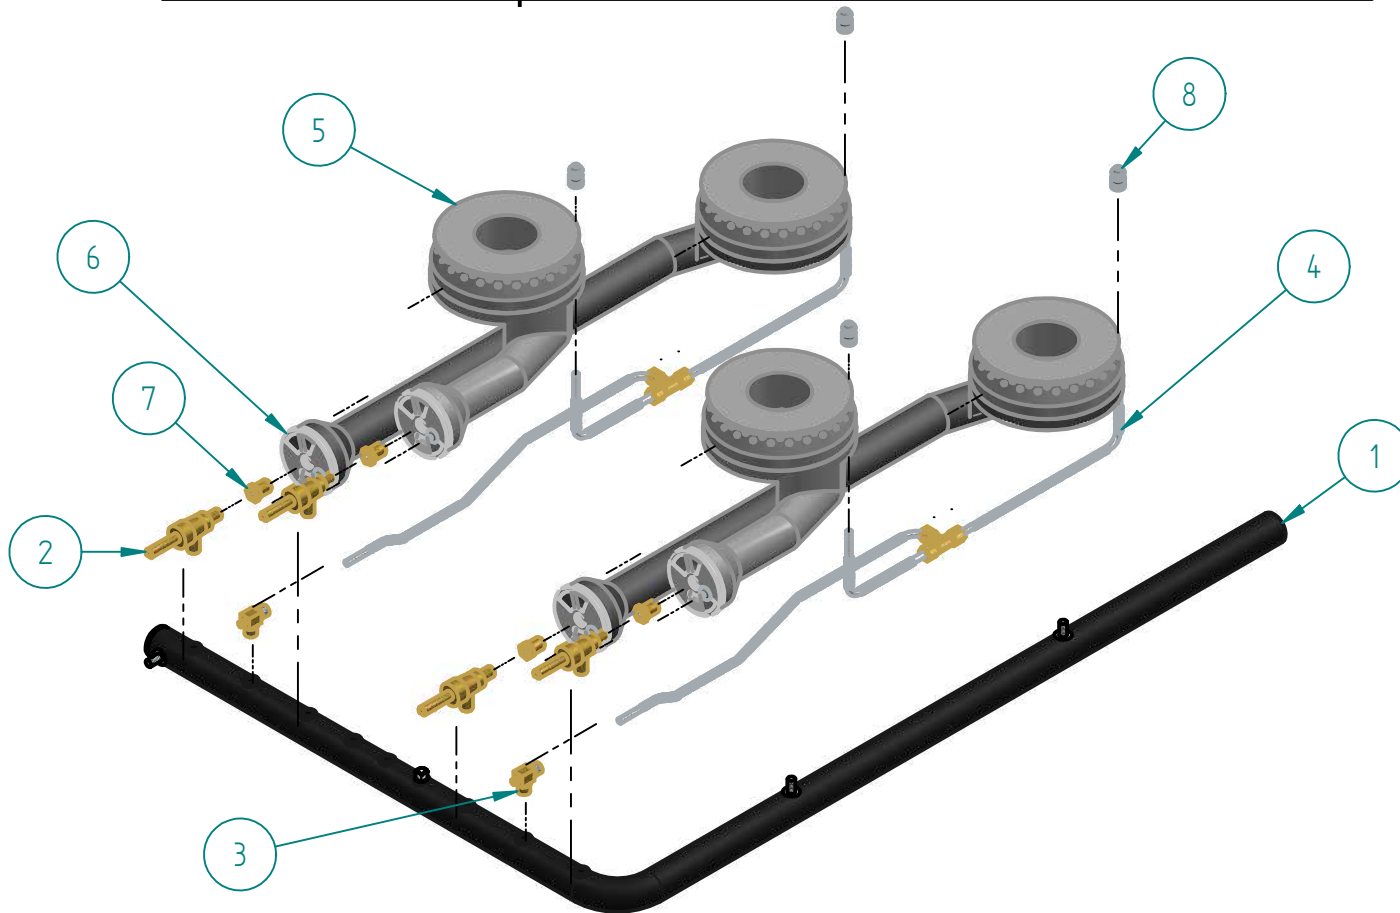

DESPIECE

PARTS BREAKDOWNS

SRHP-4-24 NG

Nov/2016

Item	Code	Description	Qty
1	S853137002	INNER PANEL HP-24	1
2	S853138004	OUTER PANEL SRHP-24	1
3	S853140001	GAS SYSTEM HP-24"	1
4	S855068000	SIERRA KNOB	4
5	602509M0035	SS SCREW HEAD TRUSS M6-12	4

PARTS BREAKDOWNS

Item	Code	Subject	Qty
1	S862831002	RIGHT OUTER PANEL	1
2	S862830002	LEFT OUTER PANEL	1
3	S862874002	CHIMNEY 24" SIERRA	1
4	S855404000	BLACK TOP GRATE	4
5	S852810104	CONTROL PANEL 24"	1
6	S862834004	FRONT TABLE 24" SIERRA	1
7	S855073000	SIERRA NAME PLATE	1
8	S862697002	LEG SUPPORT 24"	2
9	S862879000	ADJUSTABLE FEET 4-6" SS Ø 2"	4

Item	Code	Description	Qty
1	S855034000	COMPLETE MANIFOLD 24"	1
2	S862101000	TOP VALVE	4
3	S862103000	PILOT REGULATOR AP7-1	2
4	S853328000	SS CONNECTION TOP BURNERS	2
5	S855709000	FRONT BURNER BODY	2
6	S855710000	REAR BURNER BODY	2
7	S862413000	FEMALE ORIFICE # 40	4
8	S865006000	PILOT TIP A73007	4

Item	Code	Description	Qty
1	S855028000	"T" COMPRESSION PLUG	1
2	S855060000	SS FLEXIBLE PIPE 150	1
3	S855061000	SS FLEXIBLE PIPE 350	2

DESPIECE

S750401000 Conversion Kit HP-24 NG to LP gas

PARTS BREAKDOWNS