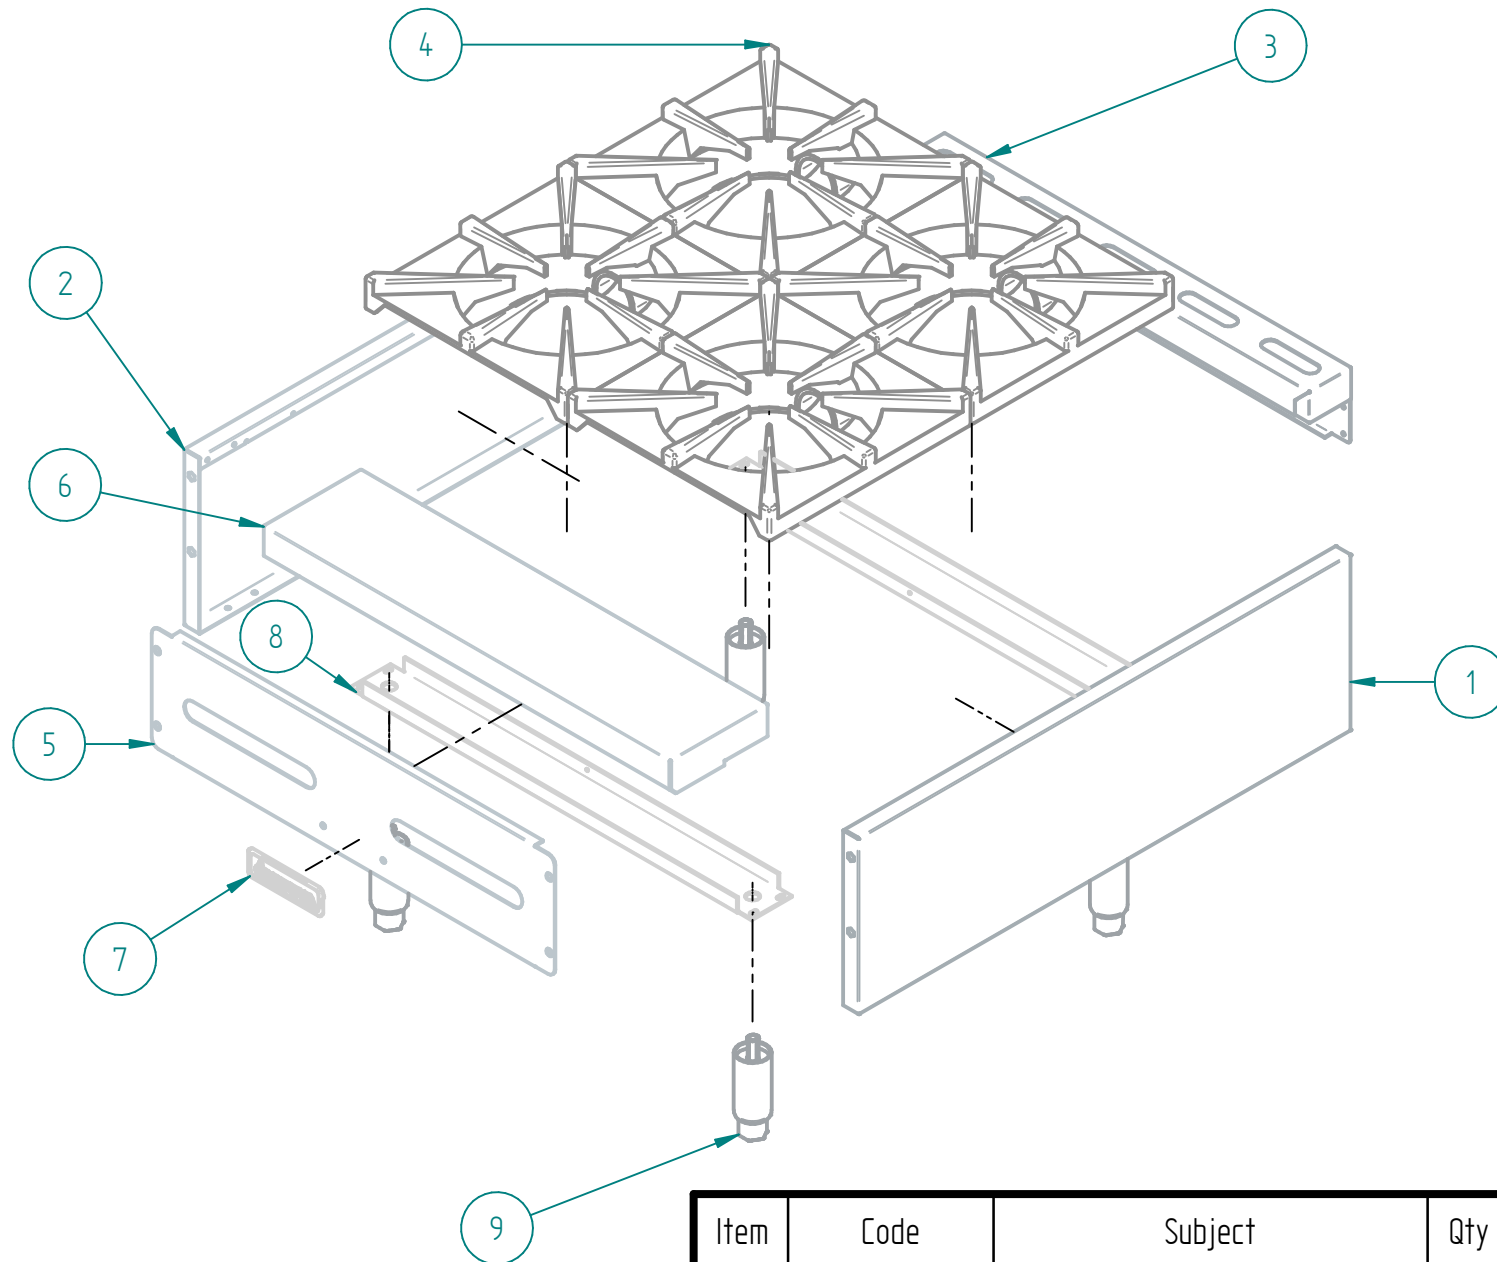

DESPIECE

PARTS BREAKDOWNS

SRHP-4-24 NG

Nov/2016

Item	Code	Description	Qty
1	S853137002	INNER PANEL HP-24	1
2	S853138004	OUTER PANEL SRHP-24	1
3	S853140001	GAS SYSTEM HP-24"	1
4	S855068000	SIERRA KNOB	4
5	602509M0035	SS SCREW HEAD TRUSS M6-12	4

PARTS BREAKDOWNS

Item	Code	Subject	Qty
1	S862831002	RIGHT OUTER PANEL	1
2	S862830002	LEFT OUTER PANEL	1
3	S862874002	CHIMNEY 24" SIERRA	1
4	S855404000	BLACK TOP GRATE	4
5	S852810104	CONTROL PANEL 24"	1
6	S862834004	FRONT TABLE 24" SIERRA	1
7	S855073000	SIERRA NAME PLATE	1
8	S862697002	LEG SUPPORT 24"	2
9	S862879000	ADJUSTABLE FEET 4-6" SS Ø 2"	4

Item	Code	Subject	Qty
1	S862642002	INNER RIGHT PANEL	1
2	S862641002	INNER LEFT PANEL	1
3	S852732003	FRONT SUPPORT 24"	4
4	S853110200	BURNER SUPPORT	2
5	S902610002	TRAY SLIDERS	2
6	S852730003	TRAY COLLECTOR 24"	1
7	S862679003	BOLT COVER 24"	2
8	S852700003	CENTRAL GRATE SUPPORT	1
9	S862649002	FRONT MANIFOLD SUPPORT	1
10	S862648002	SIDE MANIFOLD SUPPORT	2

Item	Code	Description	Qty
1	S855034000	COMPLETE MANIFOLD 24"	1
2	S862101000	TOP VALVE	4
3	S862103000	PILOT REGULATOR AP7-1	2
4	S853328000	SS CONNECTION TOP BURNERS	2
5	S855709000	FRONT BURNER BODY	2
6	S855710000	REAR BURNER BODY	2
7	S862413000	FEMALE ORIFICE # 40	4
8	S865006000	PILOT TIP A73007	4