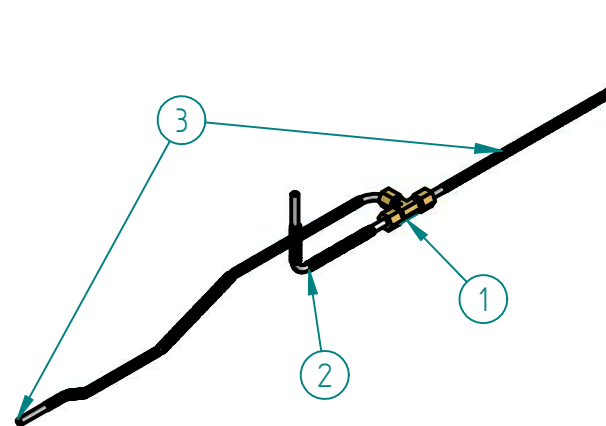

DESPIECE

PARTS BREAKDOWNS

SRHP-4-24 NG

Nov/2016

Item	Code	Description	Qty
1	S853137002	INNER PANEL HP-24	1
2	S853138004	OUTER PANEL SRHP-24	1
3	S853140001	GAS SYSTEM HP-24"	1
4	S855068000	SIERRA KNOB	4
5	602509M0035	SS SCREW HEAD TRUSS M6-12	4

PARTS BREAKDOWNS

Item	Code	Subject	Qty
1	S862831002	RIGHT OUTER PANEL	1
2	S862830002	LEFT OUTER PANEL	1
3	S862874002	CHIMNEY 24" SIERRA	1
4	S855404000	BLACK TOP GRATE	4
5	S852810104	CONTROL PANEL 24"	1
6	S862834004	FRONT TABLE 24" SIERRA	1
7	S855073000	SIERRA NAME PLATE	1
8	S862697002	LEG SUPPORT 24"	2
9	S862879000	ADJUSTABLE FEET 4-6" SS Ø 2"	4

Item	Code	Description	Qty
1	S855034000	COMPLETE MANIFOLD 24"	1
2	S862101000	TOP VALVE	4
3	S862103000	PILOT REGULATOR AP7-1	2
4	S853328000	SS CONNECTION TOP BURNERS	2
5	S855709000	FRONT BURNER BODY	2
6	S855710000	REAR BURNER BODY	2
7	S862413000	FEMALE ORIFICE # 40	4
8	S865006000	PILOT TIP A73007	4

Item	Code	Description	Qty
1	S855028000	"T" COMPRESSION PLUG	1
2	S855060000	SS FLEXIBLE PIPE 150	1
3	S855061000	SS FLEXIBLE PIPE 350	2

DESPIECE

S750401000 Conversion Kit HP-24 NG to LP gas

PARTS BREAKDOWNS