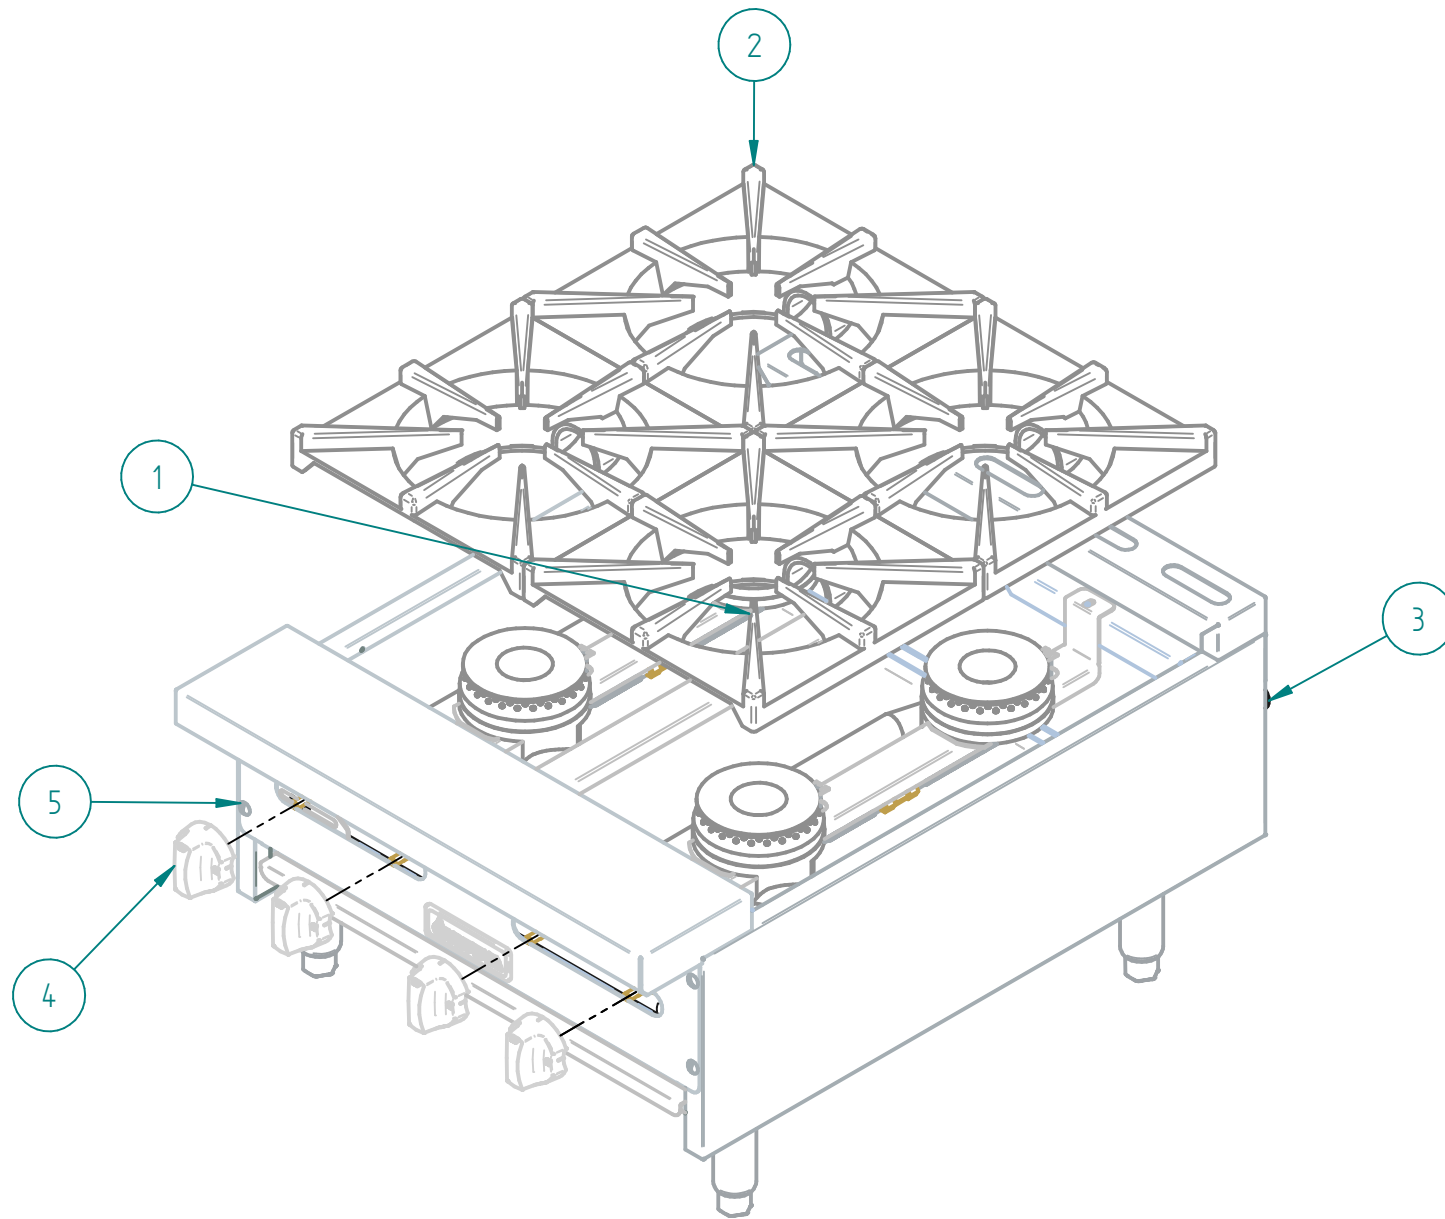

DESPIECE

PARTS BREAKDOWNS

SRHP-4-24 NG

Nov/2016

Item	Code	Description	Qty
1	S853137002	INNER PANEL HP-24	1
2	S853138004	OUTER PANEL SRHP-24	1
3	S853140001	GAS SYSTEM HP-24"	1
4	S855068000	SIERRA KNOB	4
5	602509M0035	SS SCREW HEAD TRUSS M6-12	4

PARTS BREAKDOWNS

Item	Code	Subject	Qty
1	S862831002	RIGHT OUTER PANEL	1
2	S862830002	LEFT OUTER PANEL	1
3	S862874002	CHIMNEY 24" SIERRA	1
4	S855404000	BLACK TOP GRATE	4
5	S852810104	CONTROL PANEL 24"	1
6	S862834004	FRONT TABLE 24" SIERRA	1
7	S855073000	SIERRA NAME PLATE	1
8	S862697002	LEG SUPPORT 24"	2
9	S862879000	ADJUSTABLE FEET 4-6" SS Ø 2"	4

Item	Code	Description	Qty
1	S855034000	COMPLETE MANIFOLD 24"	1
2	S862101000	TOP VALVE	4
3	S862103000	PILOT REGULATOR AP7-1	2
4	S853328000	SS CONNECTION TOP BURNERS	2
5	S855709000	FRONT BURNER BODY	2
6	S855710000	REAR BURNER BODY	2
7	S862413000	FEMALE ORIFICE # 40	4
8	S865006000	PILOT TIP A73007	4

Item	Code	Description	Qty
1	S855028000	"T" COMPRESSION PLUG	1
2	S855060000	SS FLEXIBLE PIPE 150	1
3	S855061000	SS FLEXIBLE PIPE 350	2

DESPIECE

S750401000 Conversion Kit HP-24 NG to LP gas

PARTS BREAKDOWNS