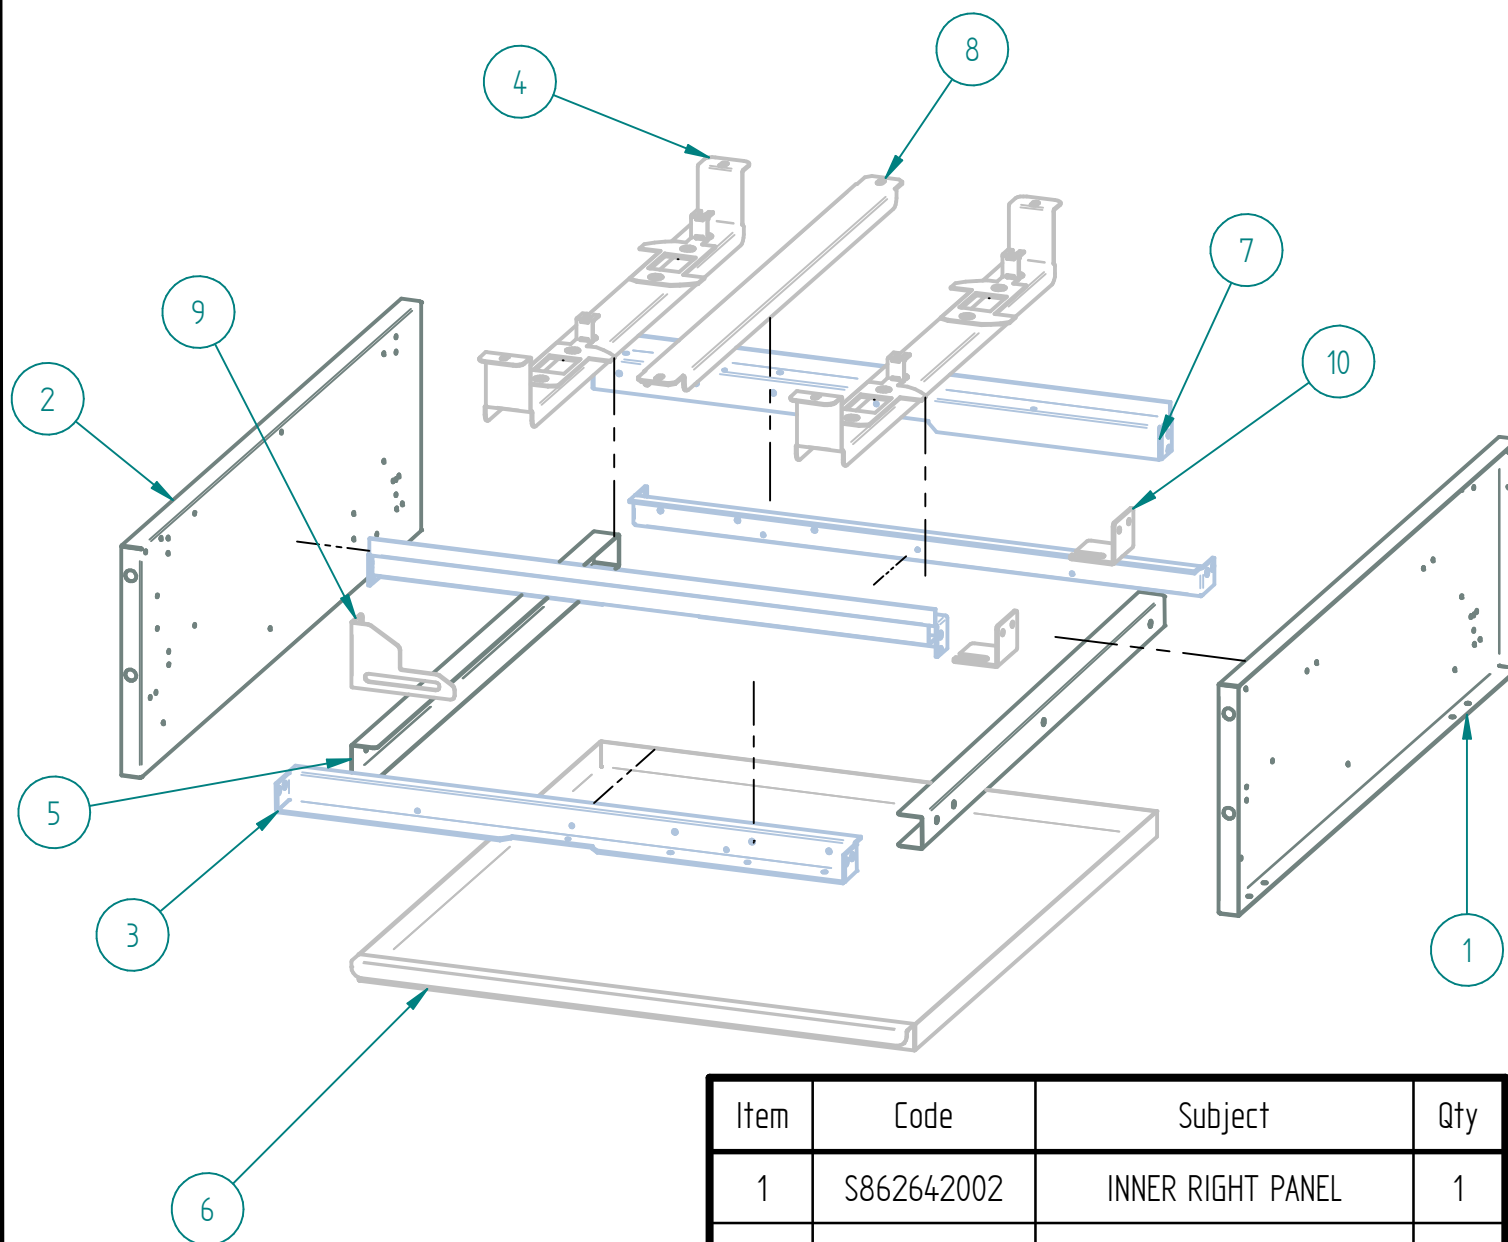

DESPIECE

PARTS BREAKDOWNS

SRHP-4-24 NG

Nov/2016

Item	Code	Description	Qty
1	S853137002	INNER PANEL HP-24	1
2	S853138004	OUTER PANEL SRHP-24	1
3	S853140001	GAS SYSTEM HP-24"	1
4	S855068000	SIERRA KNOB	4
5	602509M0035	SS SCREW HEAD TRUSS M6-12	4

PARTS BREAKDOWNS

Item	Code	Subject	Qty
1	S862831002	RIGHT OUTER PANEL	1
2	S862830002	LEFT OUTER PANEL	1
3	S862874002	CHIMNEY 24" SIERRA	1
4	S855404000	BLACK TOP GRATE	4
5	S852810104	CONTROL PANEL 24"	1
6	S862834004	FRONT TABLE 24" SIERRA	1
7	S855073000	SIERRA NAME PLATE	1
8	S862697002	LEG SUPPORT 24"	2
9	S862879000	ADJUSTABLE FEET 4-6" SS Ø 2"	4

Item	Code	Description	Qty
1	S855034000	COMPLETE MANIFOLD 24"	1
2	S862101000	TOP VALVE	4
3	S862103000	PILOT REGULATOR AP7-1	2
4	S853328000	SS CONNECTION TOP BURNERS	2
5	S855709000	FRONT BURNER BODY	2
6	S855710000	REAR BURNER BODY	2
7	S862413000	FEMALE ORIFICE # 40	4
8	S865006000	PILOT TIP A73007	4

Item	Code	Description	Qty
1	S855028000	"T" COMPRESSION PLUG	1
2	S855060000	SS FLEXIBLE PIPE 150	1
3	S855061000	SS FLEXIBLE PIPE 350	2

DESPIECE

S750401000 Conversion Kit HP-24 NG to LP gas

PARTS BREAKDOWNS