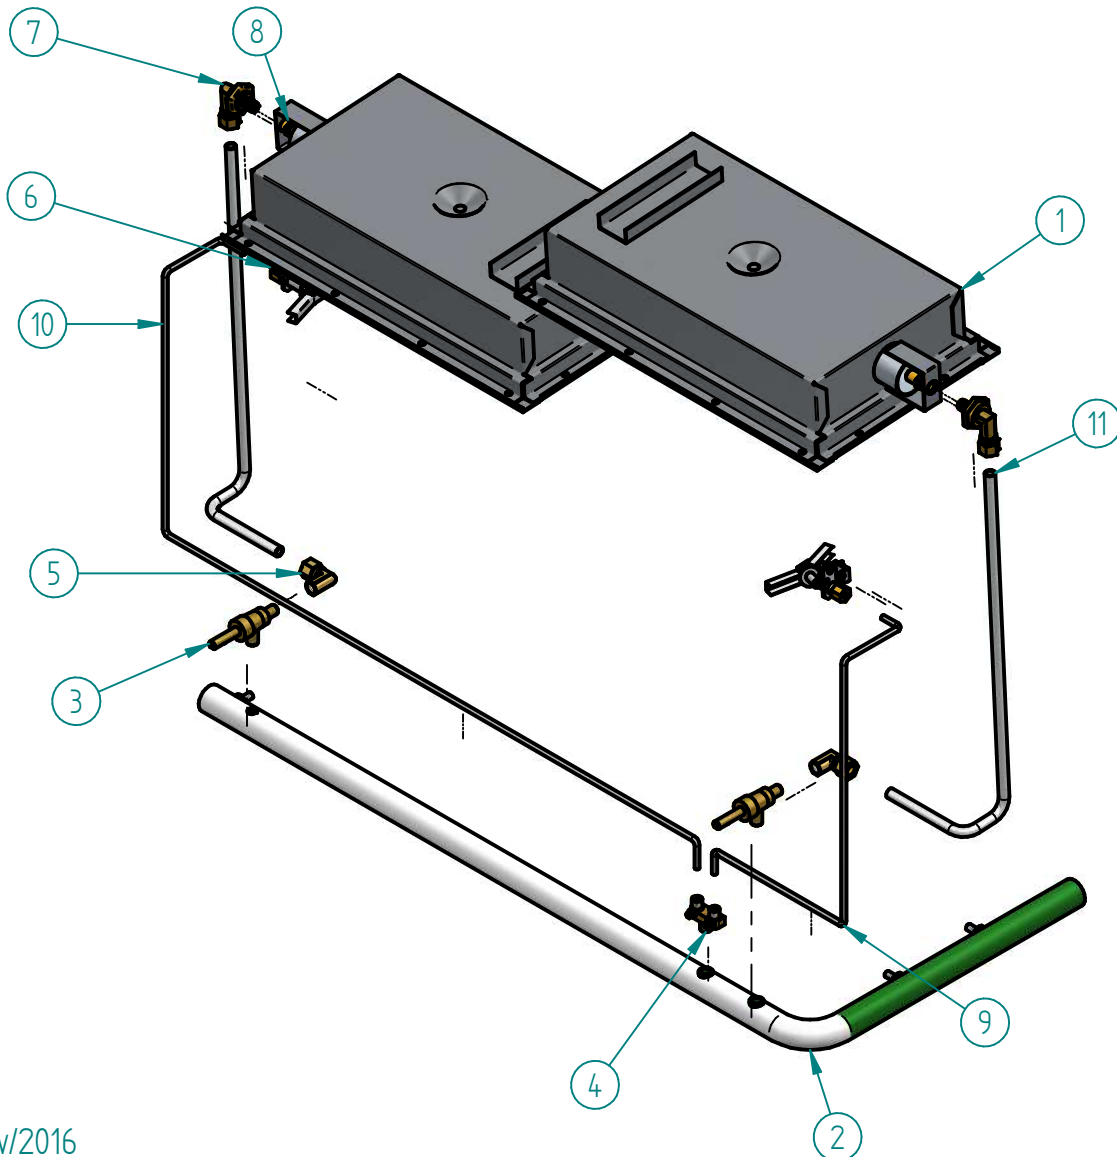

# S883149001 INNER ASSEMBLY CM-36

PARTS BREAKDOWNS

Item	Code	Description	Qty
1	S882601002	BURNER HOLDER SB/CM 36"	1
2	S882629002	INNER LEFT PANEL CM	1
3	S882630002	INNER RIGHT PANEL CM	1
4	S882631002	GRILL RIGHT SLIDER CHEESEMEL	3
5	S882632002	GRILL LEFT SLIDER CHEESEME	3
6	S882633000	GRILL CHEESEMELTER 36	1
7	S882684000	ELBOW HOLDER SAL / CM	2
8	S882621002	BASE TRAY SB/CM 36"	1
9	S882652002	TRAY SALAM/CHESSSE 36"	1
10	S882655002	PILOT HOLDER SB/CM-36"	2

# S883138001 GAS SYSTEM SB/CM-36 NG

PARTS BREAKDOWNS

Item	Code	Description	Qty
1	S885708000	INFRARED BURNER PLATE	2
2	S885005000	COMPLETE MANIFOLD SB-36	1
3	S862101000	TOP VALVE	2
4	S905007000	DOUBLE PILOT VALVE AP6-1	1
5	S855023000	ELBOW 90° 1/8" NPT CC A91021	2
6	S852105000	OVEN PILOT COMPLETE	2
7	S855090000	ORIFICE ELBOW OVEN	2
8	S862408000	MALE ORIFICE # 50	2
9	S885016000	SHORT PILOT PIPE SB/CM 36"	1
10	S885017000	LONG PILOT PIPE SB / CM 36"	1
11	S885015000	BURNER PIPE SAL/CHESS	1