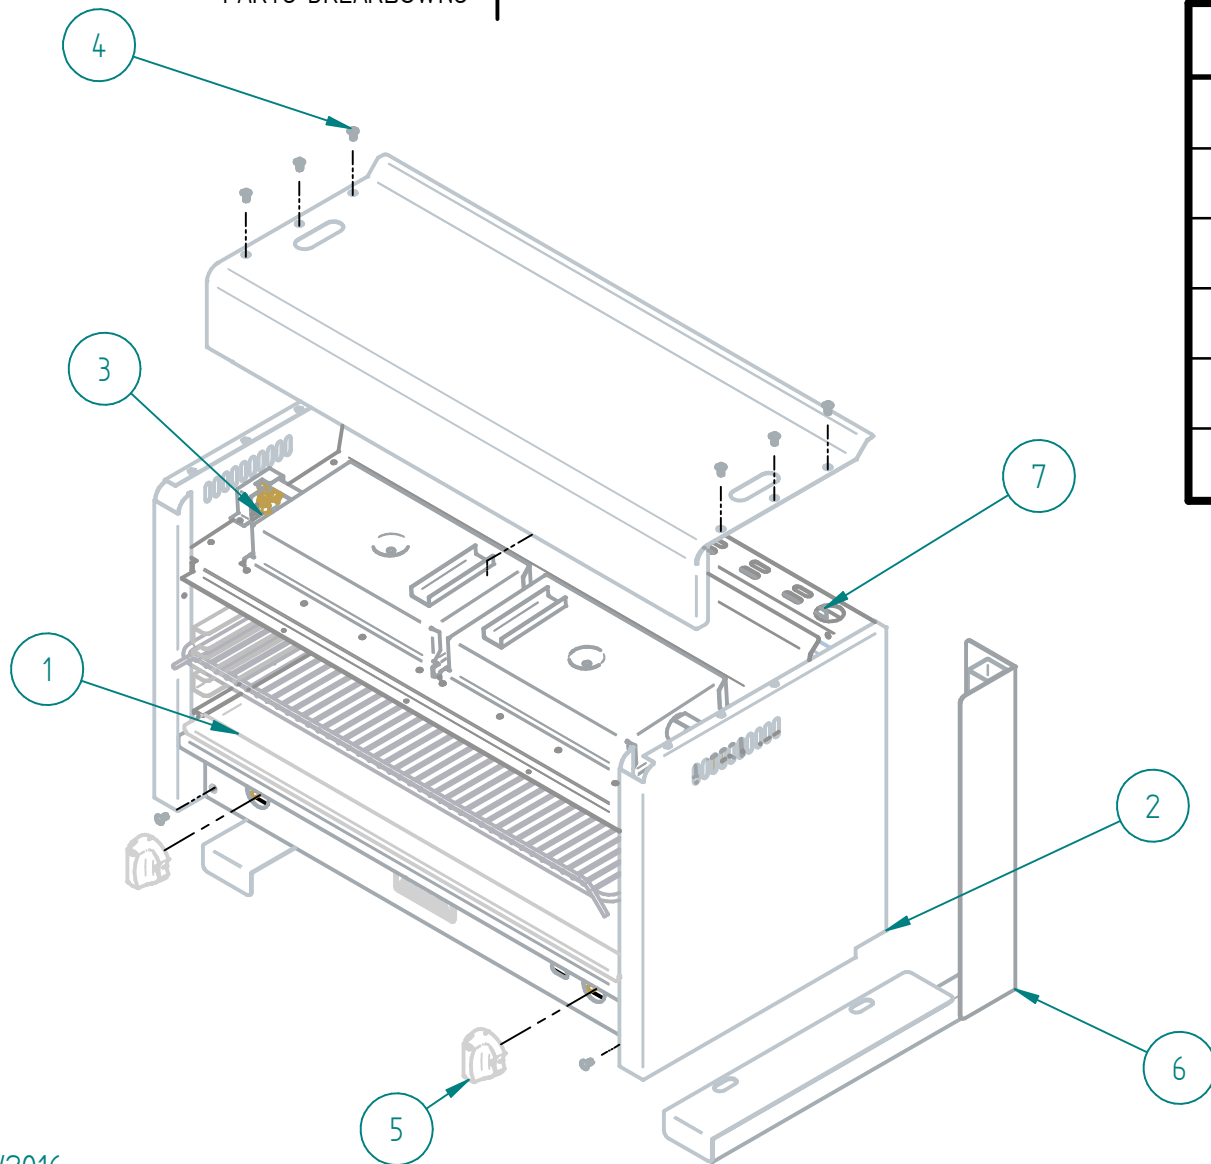

DESPIECE

PARTS BREAKDOWNS

# SRCM-36

Nov/2016

DESPIECE

PARTS BREAKDOWNS

Item	Code	Description	Qty
1	S883149001	INNER ASSEMBLY CM-36	1
2	S883175000	OUTER ASSEMBLY SRCM-36	1
3	S883138001	GAS SYSTEM SB-36 NG	1
4	602509M0035	SS SCREW HEAD TRUSS M6-12	8
5	S855068000	SIERRA KNOB	2
6	S883167000	BRACKET MOUNTING SB/CM	1

# S883175000 OUTER ASSEMBLY SRCM-36

PARTS BREAKDOWNS

Item	Code	Description	Qty
1	S882802002	FRONT UPPER PANEL 36"	1
2	S882805002	LEFT SIDE PANEL SALAMANDER	1
3	S882807002	REAR PANEL SAL/CHEE 36"	1
4	S882808002	RIGHT SIDE PANEL CM	1
5	S882620002	MANIFOLD HOLDER SB/CM	2
6	S882612002	REAR REINFORCEMENT 36"	1
7	S882820004	CONTROL PANEL 36" SIERRA	1
8	S855073000	MEDIUM SIZE SIERRA PLATE	1
9	S882862000	BACK PANEL SB/CM 36"	1