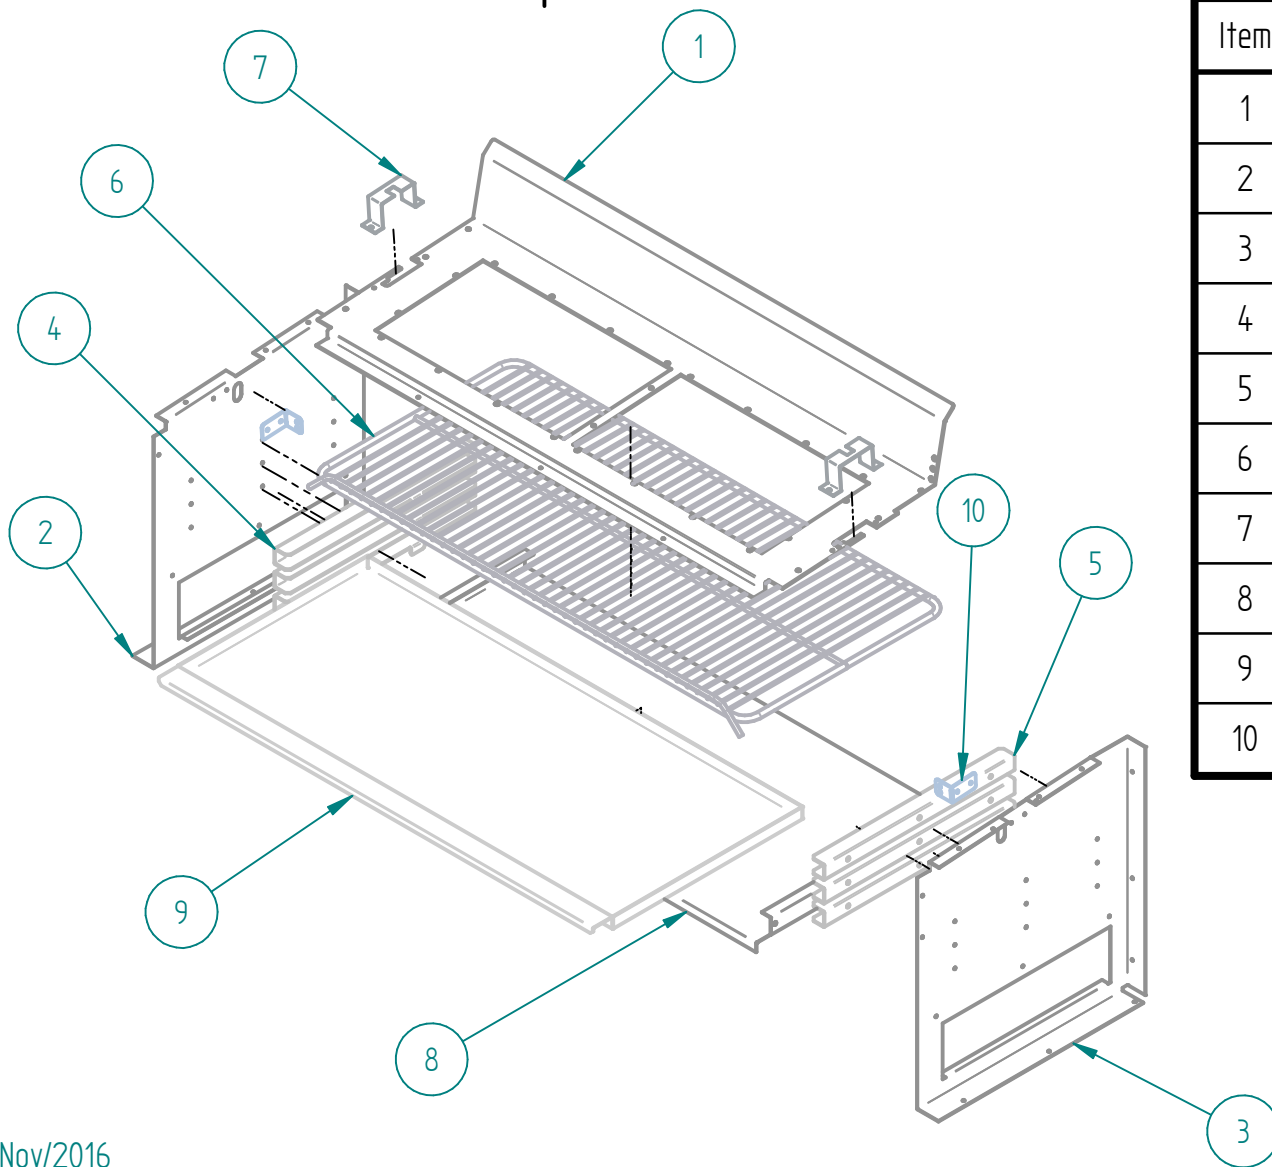

# S883175000 OUTER ASSEMBLY SRCM-36

PARTS BREAKDOWNS

Item	Code	Description	Qty
1	S882802002	FRONT UPPER PANEL 36"	1
2	S882805002	LEFT SIDE PANEL SALAMANDER	1
3	S882807002	REAR PANEL SAL/CHEE 36"	1
4	S882808002	RIGHT SIDE PANEL CM	1
5	S882620002	MANIFOLD HOLDER SB/CM	2
6	S882612002	REAR REINFORCEMENT 36"	1
7	S882820004	CONTROL PANEL 36" SIERRA	1
8	S855073000	MEDIUM SIZE SIERRA PLATE	1
9	S882862000	BACK PANEL SB/CM 36"	1

# S883149001 INNER ASSEMBLY CM-36

PARTS BREAKDOWNS

Item	Code	Description	Qty
1	S882601002	BURNER HOLDER SB/CM 36"	1
2	S882629002	INNER LEFT PANEL CM	1
3	S882630002	INNER RIGHT PANEL CM	1
4	S882631002	GRILL RIGHT SLIDER CHEESEMEL	3
5	S882632002	GRILL LEFT SLIDER CHEESEME	3
6	S882633000	GRILL CHEESEMELTER 36	1
7	S882684000	ELBOW HOLDER SAL / CM	2
8	S882621002	BASE TRAY SB/CM 36"	1
9	S882652002	TRAY SALAM/CHESSSE 36"	1
10	S882655002	PILOT HOLDER SB/CM-36"	2