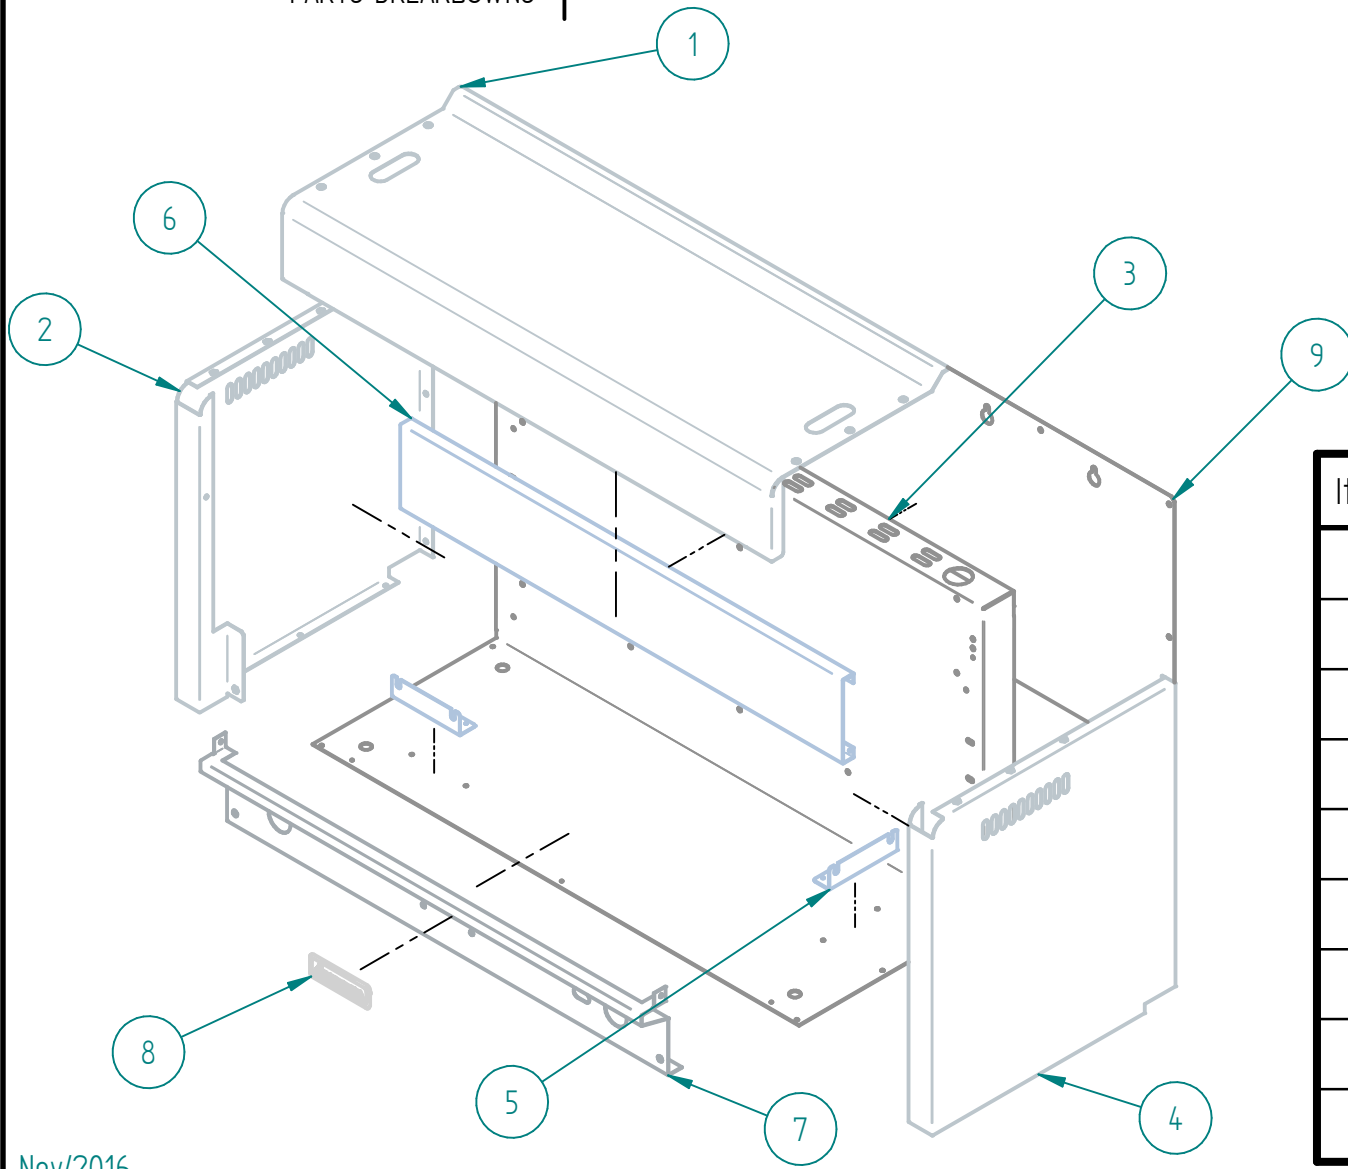

# SRCM-36

Nov/2016

DESPIECE

PARTS BREAKDOWNS

Item	Code	Description	Qty
1	S883149001	INNER ASSEMBLY CM-36	1
2	S883175000	OUTER ASSEMBLY SRCM-36	1
3	S883138001	GAS SYSTEM SB-36 NG	1
4	602509M0035	SS SCREW HEAD TRUSS M6-12	8
5	S855068000	SIERRA KNOB	2
6	S883167000	BRACKET MOUNTING SB/CM	1

# S883175000 OUTER ASSEMBLY SRCM-36

PARTS BREAKDOWNS

Item	Code	Description	Qty
1	S882802002	FRONT UPPER PANEL 36"	1
2	S882805002	LEFT SIDE PANEL SALAMANDER	1
3	S882807002	REAR PANEL SAL/CHEE 36"	1
4	S882808002	RIGHT SIDE PANEL CM	1
5	S882620002	MANIFOLD HOLDER SB/CM	2
6	S882612002	REAR REINFORCEMENT 36"	1
7	S882820004	CONTROL PANEL 36" SIERRA	1
8	S855073000	MEDIUM SIZE SIERRA PLATE	1
9	S882862000	BACK PANEL SB/CM 36"	1