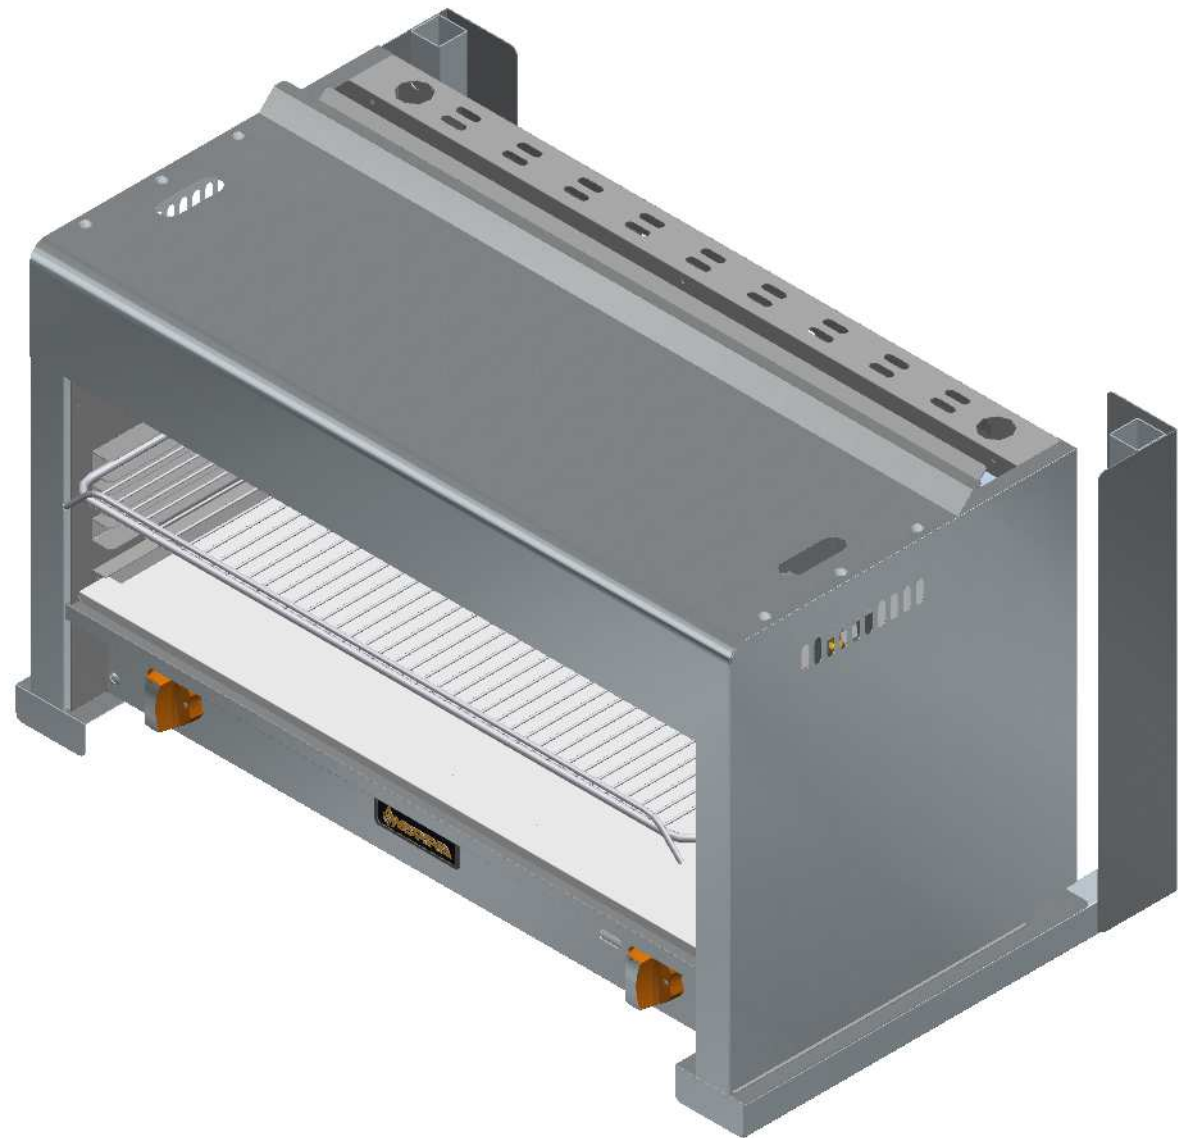

DESPIECE

PARTS BREAKDOWNS

# SRCM-36

Nov/2016

DESPIECE

PARTS BREAKDOWNS

Item	Code	Description	Qty
1	S883149001	INNER ASSEMBLY CM-36	1
2	S883175000	OUTER ASSEMBLY SRCM-36	1
3	S883138001	GAS SYSTEM SB-36 NG	1
4	602509M0035	SS SCREW HEAD TRUSS M6-12	8
5	S855068000	SIERRA KNOB	2
6	S883167000	BRACKET MOUNTING SB/CM	1

# S883175000 OUTER ASSEMBLY SRCM-36

PARTS BREAKDOWNS

Item	Code	Description	Qty
1	S882802002	FRONT UPPER PANEL 36"	1
2	S882805002	LEFT SIDE PANEL SALAMANDER	1
3	S882807002	REAR PANEL SAL/CHEE 36"	1
4	S882808002	RIGHT SIDE PANEL CM	1
5	S882620002	MANIFOLD HOLDER SB/CM	2
6	S882612002	REAR REINFORCEMENT 36"	1
7	S882820004	CONTROL PANEL 36" SIERRA	1
8	S855073000	MEDIUM SIZE SIERRA PLATE	1
9	S882862000	BACK PANEL SB/CM 36"	1

# S883149001 INNER ASSEMBLY CM-36

PARTS BREAKDOWNS

Item	Code	Description	Qty
1	S882601002	BURNER HOLDER SB/CM 36"	1
2	S882629002	INNER LEFT PANEL CM	1
3	S882630002	INNER RIGHT PANEL CM	1
4	S882631002	GRILL RIGHT SLIDER CHEESEMEL	3
5	S882632002	GRILL LEFT SLIDER CHEESEME	3
6	S882633000	GRILL CHEESEMELTER 36	1
7	S882684000	ELBOW HOLDER SAL / CM	2
8	S882621002	BASE TRAY SB/CM 36"	1
9	S882652002	TRAY SALAM/CHESSSE 36"	1
10	S882655002	PILOT HOLDER SB/CM-36"	2