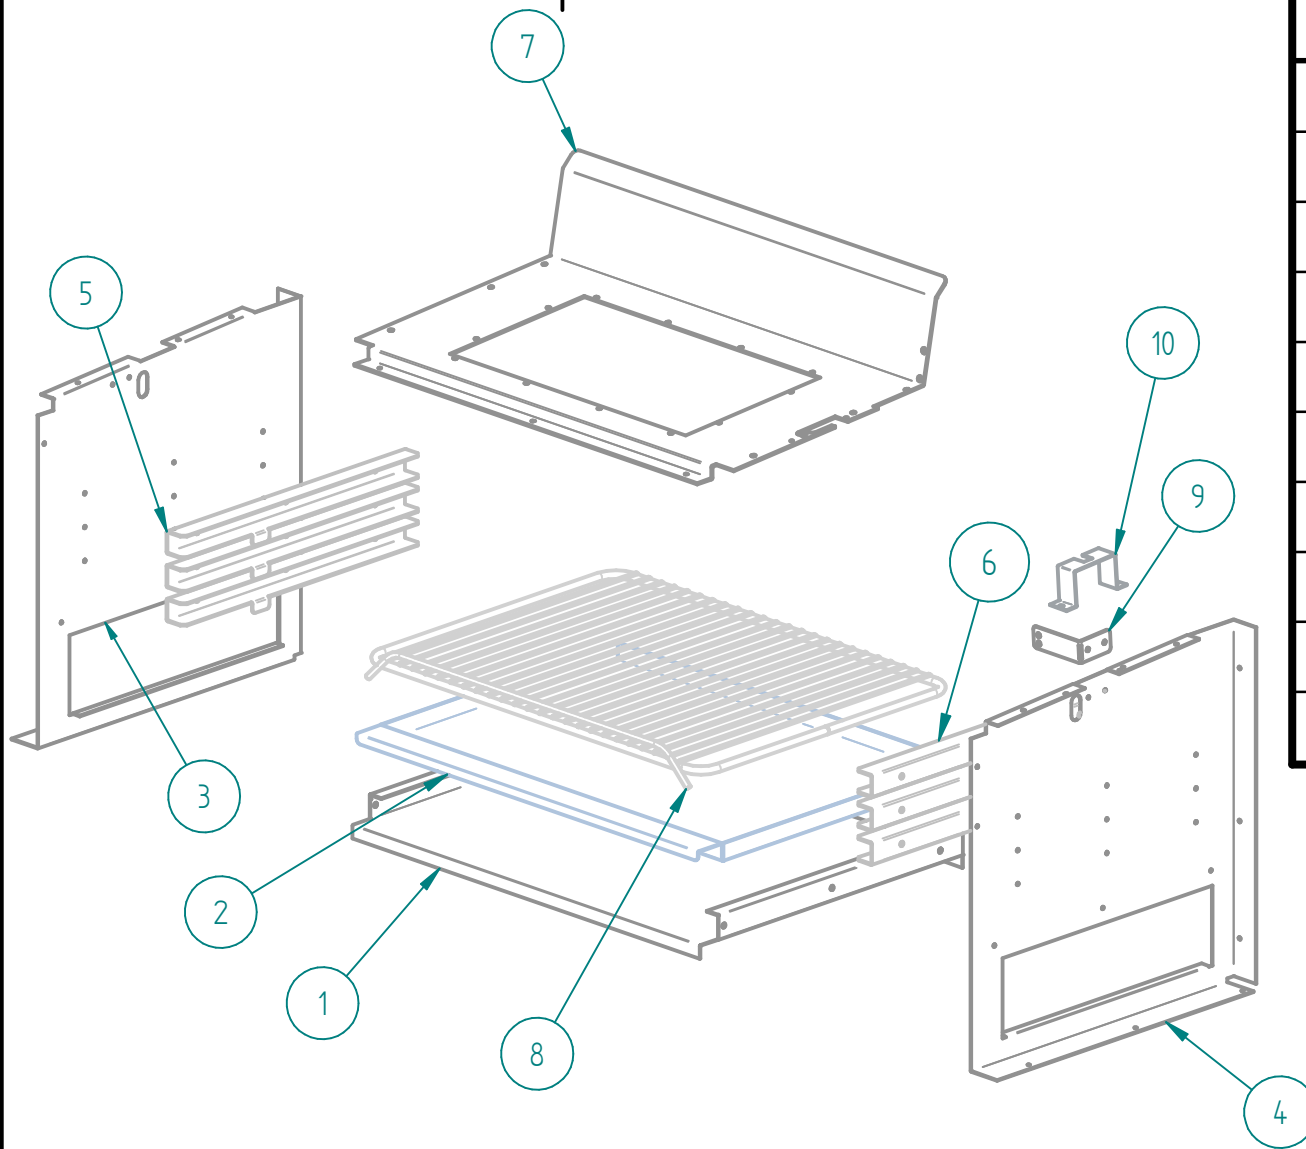

DESPIECE

PARTS BREAKDOWNS

SRCM-24

Nov/2016

DESPIECE

PARTS BREAKDOWNS

Item	Code	Description	Qty
1	S883147001	INNER ASSEMBLY CM-24	1
2	S883146001	OUTER ASSEMBLY CM-24	1
3	S883134001	GAS SYSTEM SB/CM 24 NG	1
4	602509M0035	SS SCREW HEAD TRUSS M6-12	8
5	S883167000	BRACKET MOUNTING SB/CM	1
6	S855068000	SIERRA KNOB	1

DESPIECE

S883146001 OUTER ASSEMBLY SRCM - 24

PARTS BREAKDOWNS

Item	Code	Description	Qty
1	S882858000	CONTROL PANEL SB-24"	1
2	S882805002	LEFT SIDE PANEL SALAMANDER	1
3	S882811002	REAR PANEL SAL/CHEE 24"	1
4	S882810002	TOP PANEL 24"	1
5	S882808002	RIGHT SIDE PANEL CM	1
6	S882639002	BRACE BACK	1
7	S882620002	MANIFOLD HOLDER SB/CM	2
8	S882859000	BACK PANEL SB/CM 24"	1
9	S855073000	MEDIUM SIZE SIERRA PLATE	1

DESPIECE

S883147001 INNER ASSEMBLY CM - 24

PARTS BREAKDOWNS

Item	Code	Description	Qty
1	S882637002	BASE TRAY SALAMANDER 24"	1
2	S882651002	TRAY SALAMANDER 24"	1
3	S882629002	INNER LEFT PANEL CM	1
4	S882630002	INNER RIGHT PANEL CM	1
5	S882632002	GRILL LEFT SLIDER CHEESEME	3
6	S882631002	GRILL RIGHT SLIDER CHEESEMEL	3
7	S882634002	BURNER HOLDER 24"	1
8	S882638000	GRILL CHEESEMELTER 24"	1
9	S882683000	PILOT HOLDER SALAM-24	1
10	S882684000	ELBOW HOLDER SAL / CM	1

DESPIECE

S883134001 GAS SYSTEM SB/CM 24 NG

PARTS BREAKDOWNS

Item	Code	Description	Qty
1	S885002000	COMPLETE MANIFOLD SB-24	1
2	S862101000	TOP VALVE	1
3	S862103000	PILOT REGULATOR AP7-1	1
4	S855023000	ELBOW 90° 1/8" NPT CC A91021	1
5	S885015000_mir	BURNER PIPE	1
6	S855090000	ORIFICE HOLDER ELBOW	1
7	S862408000	MALE ORIFICE # 50	1
8	S885704000	INFRARED BURNER PLATE	1
9	S855016000	PILOT PIPE SAL/CHEES 24"	1
10	S852105000	OVEN PILOT COMPLETE	1
11*	S862420000	PILOT ORIFICE 0.016"	1