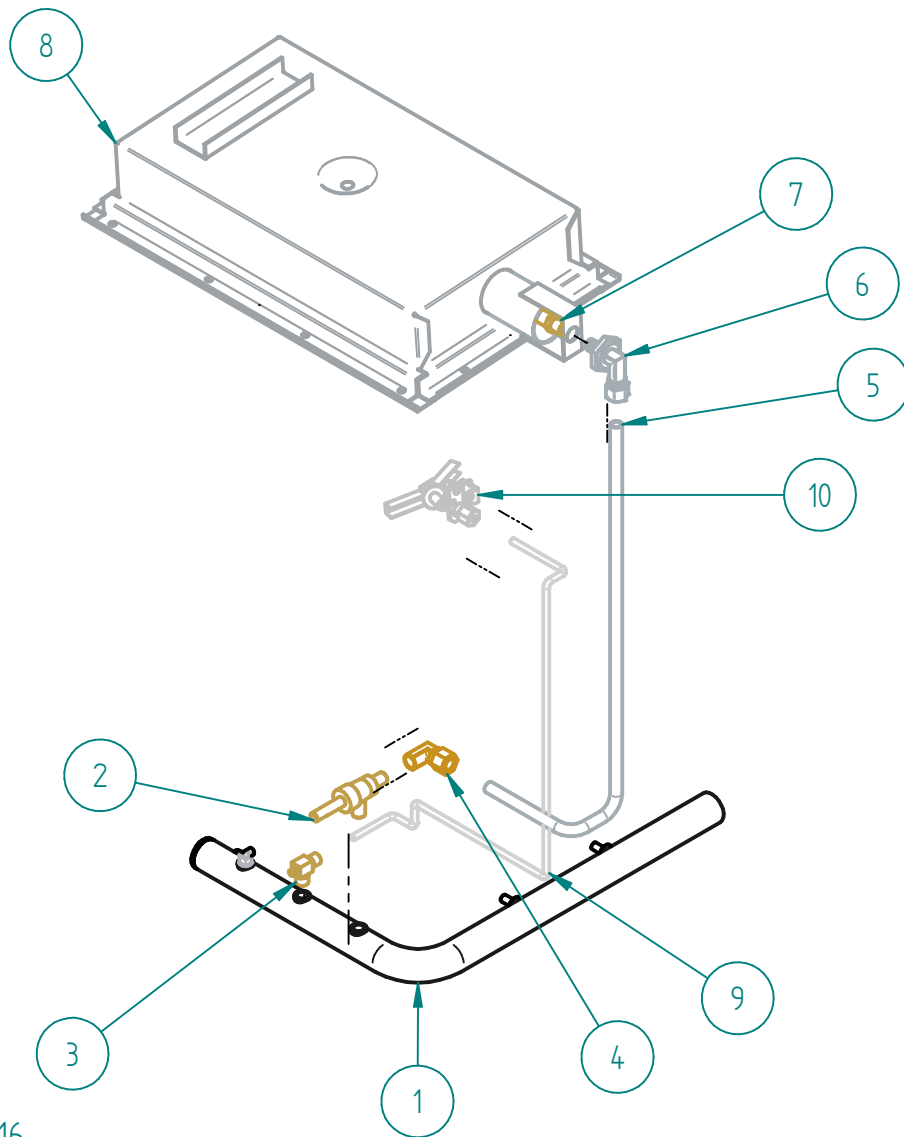

DESPIECE

PARTS BREAKDOWNS

SRCM-24

Nov/2016

DESPIECE

PARTS BREAKDOWNS

Item	Code	Description	Qty
1	S883147001	INNER ASSEMBLY CM-24	1
2	S883146001	OUTER ASSEMBLY CM-24	1
3	S883134001	GAS SYSTEM SB/CM 24 NG	1
4	602509M0035	SS SCREW HEAD TRUSS M6-12	8
5	S883167000	BRACKET MOUNTING SB/CM	1
6	S855068000	SIERRA KNOB	1

DESPIECE

S883147001 INNER ASSEMBLY CM - 24

PARTS BREAKDOWNS

Item	Code	Description	Qty
1	S882637002	BASE TRAY SALAMANDER 24"	1
2	S882651002	TRAY SALAMANDER 24"	1
3	S882629002	INNER LEFT PANEL CM	1
4	S882630002	INNER RIGHT PANEL CM	1
5	S882632002	GRILL LEFT SLIDER CHEESEME	3
6	S882631002	GRILL RIGHT SLIDER CHEESEMEL	3
7	S882634002	BURNER HOLDER 24"	1
8	S882638000	GRILL CHEESEMELTER 24"	1
9	S882683000	PILOT HOLDER SALAM-24	1
10	S882684000	ELBOW HOLDER SAL / CM	1

DESPIECE

S883134001 GAS SYSTEM SB/CM 24 NG

PARTS BREAKDOWNS

Item	Code	Description	Qty
1	S885002000	COMPLETE MANIFOLD SB-24	1
2	S862101000	TOP VALVE	1
3	S862103000	PILOT REGULATOR AP7-1	1
4	S855023000	ELBOW 90° 1/8" NPT CC A91021	1
5	S885015000_mir	BURNER PIPE	1
6	S855090000	ORIFICE HOLDER ELBOW	1
7	S862408000	MALE ORIFICE # 50	1
8	S885704000	INFRARED BURNER PLATE	1
9	S855016000	PILOT PIPE SAL/CHEES 24"	1
10	S852105000	OVEN PILOT COMPLETE	1
11*	S862420000	PILOT ORIFICE 0.016"	1

DESPIECE

S883167000 BRACKET MOUNTING SB/CM

PARTS BREAKDOWNS

DESPIECE

S750403300 Conversion Kit NG to LP gas CM-24

PARTS BREAKDOWNS

Item	Code	Description	Qty
1	S862402000	MALE ORIFICE # 56	1
2	S862420000	PILOT ORIFICE LP 0.016"	1