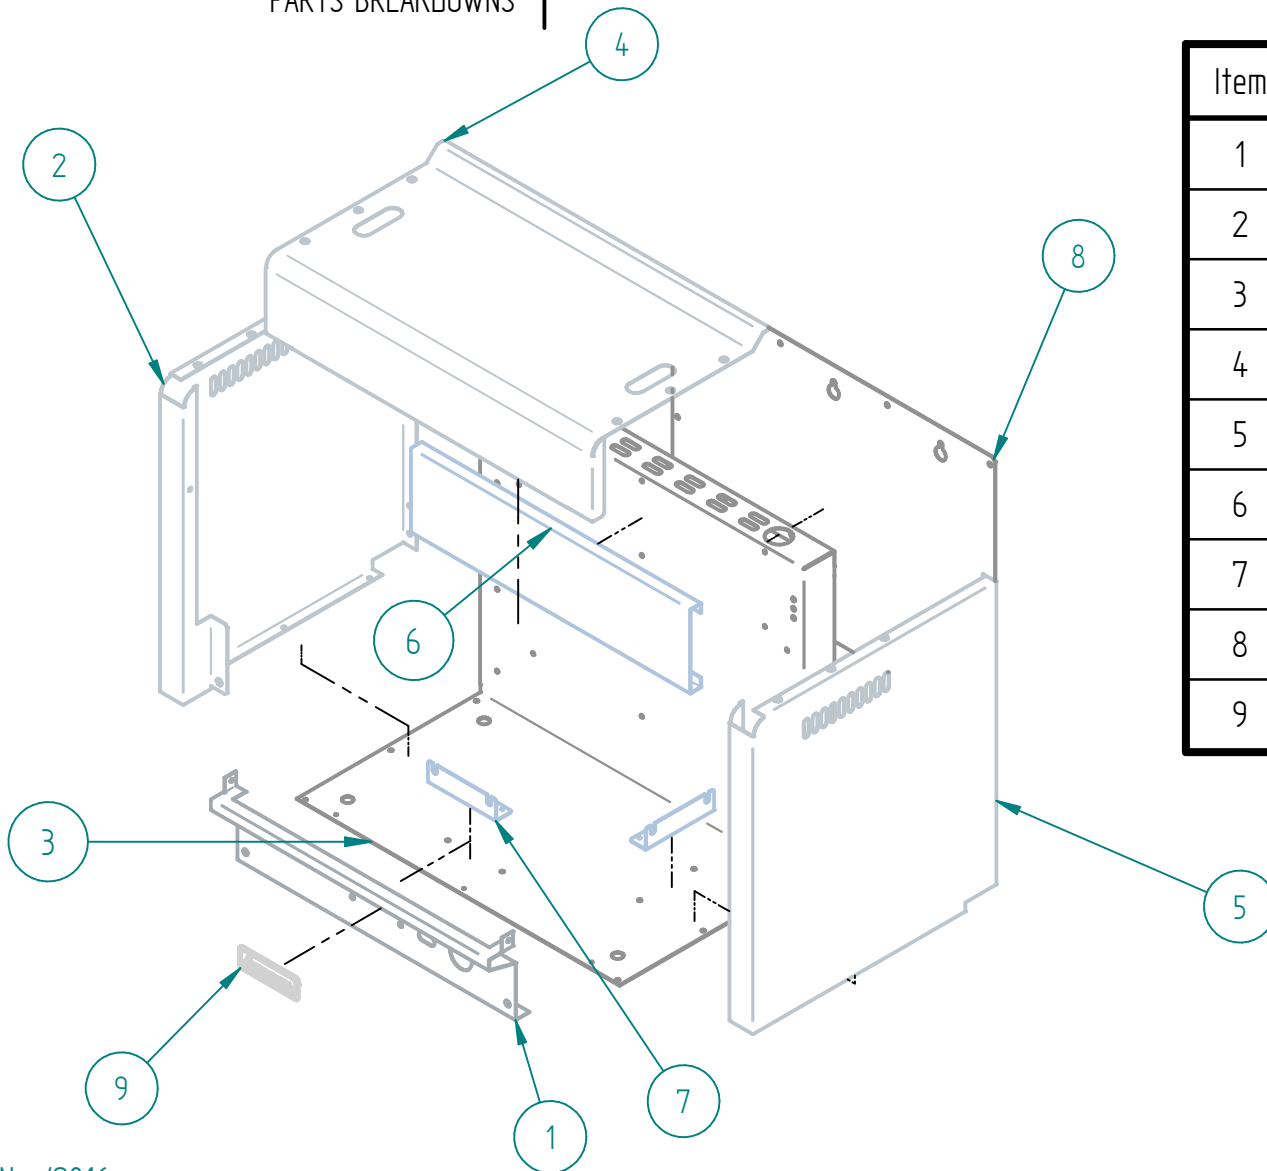

DESPIECE

PARTS BREAKDOWNS

SRCM-24

Nov/2016

DESPIECE

PARTS BREAKDOWNS

Item	Code	Description	Qty
1	S883147001	INNER ASSEMBLY CM-24	1
2	S883146001	OUTER ASSEMBLY CM-24	1
3	S883134001	GAS SYSTEM SB/CM 24 NG	1
4	602509M0035	SS SCREW HEAD TRUSS M6-12	8
5	S883167000	BRACKET MOUNTING SB/CM	1
6	S855068000	SIERRA KNOB	1

DESPIECE

S883146001 OUTER ASSEMBLY SRCM - 24

PARTS BREAKDOWNS

Item	Code	Description	Qty
1	S882858000	CONTROL PANEL SB-24"	1
2	S882805002	LEFT SIDE PANEL SALAMANDER	1
3	S882811002	REAR PANEL SAL/CHEE 24"	1
4	S882810002	TOP PANEL 24"	1
5	S882808002	RIGHT SIDE PANEL CM	1
6	S882639002	BRACE BACK	1
7	S882620002	MANIFOLD HOLDER SB/CM	2
8	S882859000	BACK PANEL SB/CM 24"	1
9	S855073000	MEDIUM SIZE SIERRA PLATE	1

DESPIECE

S883147001 INNER ASSEMBLY CM - 24

PARTS BREAKDOWNS

Item	Code	Description	Qty
1	S882637002	BASE TRAY SALAMANDER 24"	1
2	S882651002	TRAY SALAMANDER 24"	1
3	S882629002	INNER LEFT PANEL CM	1
4	S882630002	INNER RIGHT PANEL CM	1
5	S882632002	GRILL LEFT SLIDER CHEESEME	3
6	S882631002	GRILL RIGHT SLIDER CHEESEMEL	3
7	S882634002	BURNER HOLDER 24"	1
8	S882638000	GRILL CHEESEMELTER 24"	1
9	S882683000	PILOT HOLDER SALAM-24	1
10	S882684000	ELBOW HOLDER SAL / CM	1

DESPIECE

S883134001 GAS SYSTEM SB/CM 24 NG

PARTS BREAKDOWNS

Item	Code	Description	Qty
1	S885002000	COMPLETE MANIFOLD SB-24	1
2	S862101000	TOP VALVE	1
3	S862103000	PILOT REGULATOR AP7-1	1
4	S855023000	ELBOW 90° 1/8" NPT CC A91021	1
5	S885015000_mir	BURNER PIPE	1
6	S855090000	ORIFICE HOLDER ELBOW	1
7	S862408000	MALE ORIFICE # 50	1
8	S885704000	INFRARED BURNER PLATE	1
9	S855016000	PILOT PIPE SAL/CHEES 24"	1
10	S852105000	OVEN PILOT COMPLETE	1
11*	S862420000	PILOT ORIFICE 0.016"	1