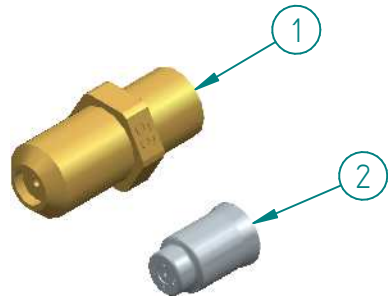

DESPIECE

PARTS BREAKDOWNS

SRCM-24

Nov/2016

DESPIECE

PARTS BREAKDOWNS

Item	Code	Description	Qty
1	S883147001	INNER ASSEMBLY CM-24	1
2	S883146001	OUTER ASSEMBLY CM-24	1
3	S883134001	GAS SYSTEM SB/CM 24 NG	1
4	602509M0035	SS SCREW HEAD TRUSS M6-12	8
5	S883167000	BRACKET MOUNTING SB/CM	1
6	S855068000	SIERRA KNOB	1

DESPIECE

S883147001 INNER ASSEMBLY CM - 24

PARTS BREAKDOWNS

Item	Code	Description	Qty
1	S882637002	BASE TRAY SALAMANDER 24"	1
2	S882651002	TRAY SALAMANDER 24"	1
3	S882629002	INNER LEFT PANEL CM	1
4	S882630002	INNER RIGHT PANEL CM	1
5	S882632002	GRILL LEFT SLIDER CHEESEME	3
6	S882631002	GRILL RIGHT SLIDER CHEESEMEL	3
7	S882634002	BURNER HOLDER 24"	1
8	S882638000	GRILL CHEESEMELTER 24"	1
9	S882683000	PILOT HOLDER SALAM-24	1
10	S882684000	ELBOW HOLDER SAL / CM	1

DESPIECE

S883134001 GAS SYSTEM SB/CM 24 NG

PARTS BREAKDOWNS

Item	Code	Description	Qty
1	S885002000	COMPLETE MANIFOLD SB-24	1
2	S862101000	TOP VALVE	1
3	S862103000	PILOT REGULATOR AP7-1	1
4	S855023000	ELBOW 90° 1/8" NPT CC A91021	1
5	S885015000_mir	BURNER PIPE	1
6	S855090000	ORIFICE HOLDER ELBOW	1
7	S862408000	MALE ORIFICE # 50	1
8	S885704000	INFRARED BURNER PLATE	1
9	S855016000	PILOT PIPE SAL/CHEES 24"	1
10	S852105000	OVEN PILOT COMPLETE	1
11*	S862420000	PILOT ORIFICE 0.016"	1

DESPIECE

S883167000 BRACKET MOUNTING SB/CM

PARTS BREAKDOWNS

DESPIECE

S750403300 Conversion Kit NG to LP gas CM-24

PARTS BREAKDOWNS

Item	Code	Description	Qty
1	S862402000	MALE ORIFICE # 56	1
2	S862420000	PILOT ORIFICE LP 0.016"	1