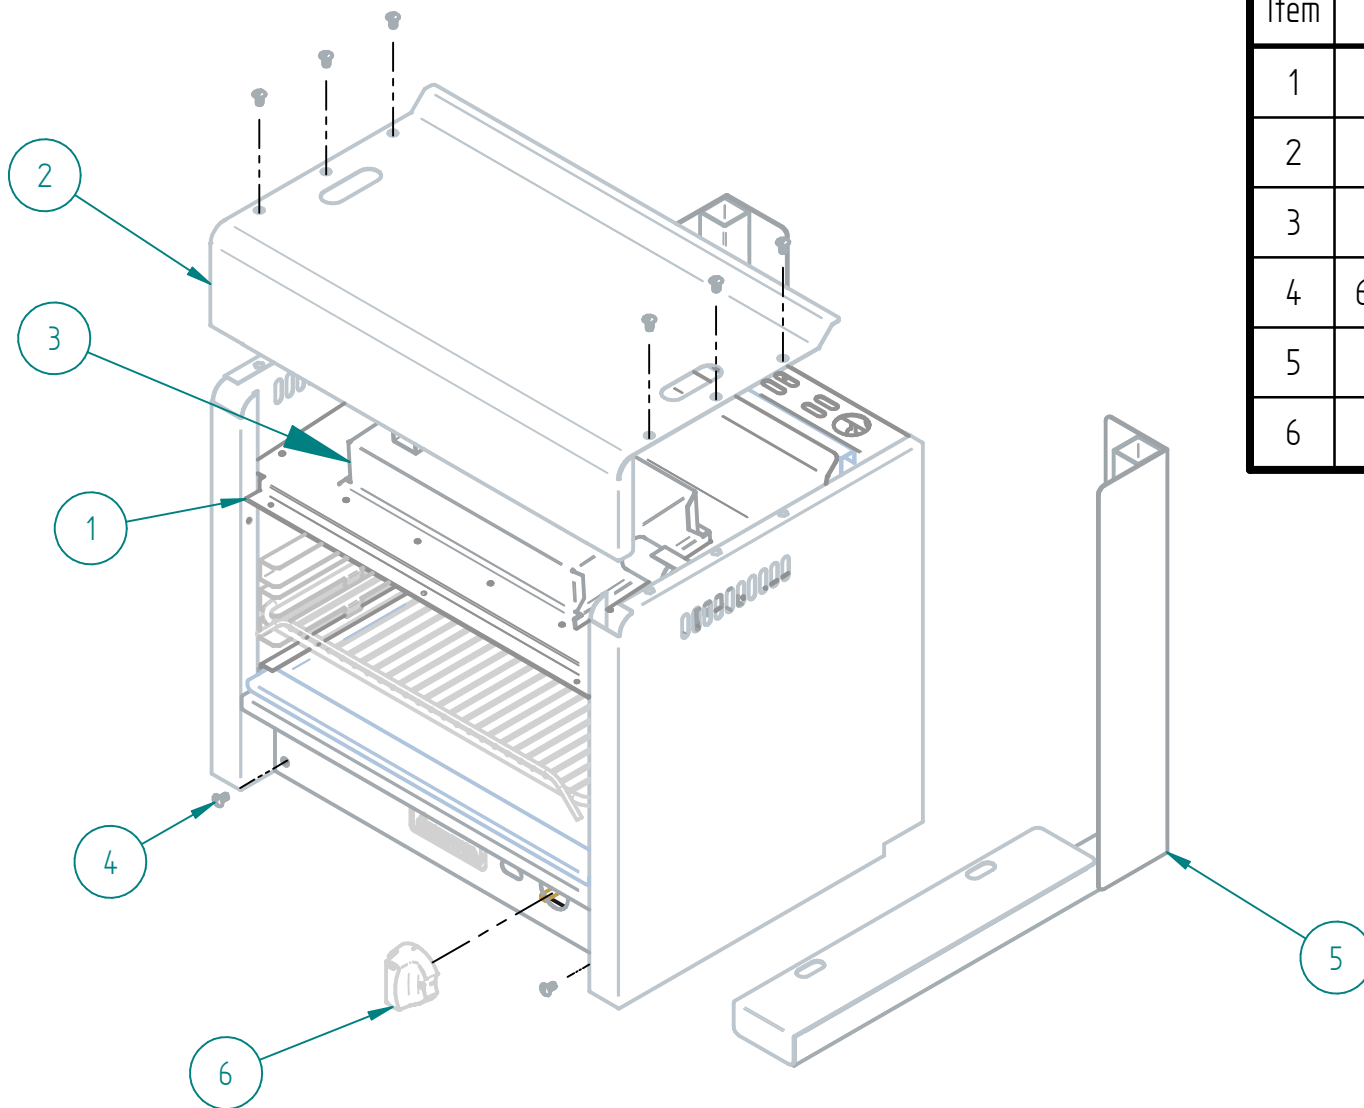

DESPIECE

PARTS BREAKDOWNS

SRCM-24

Nov/2016

DESPIECE

PARTS BREAKDOWNS

Item	Code	Description	Qty
1	S883147001	INNER ASSEMBLY CM-24	1
2	S883146001	OUTER ASSEMBLY CM-24	1
3	S883134001	GAS SYSTEM SB/CM 24 NG	1
4	602509M0035	SS SCREW HEAD TRUSS M6-12	8
5	S883167000	BRACKET MOUNTING SB/CM	1
6	S855068000	SIERRA KNOB	1

DESPIECE

S883146001 OUTER ASSEMBLY SRCM - 24

PARTS BREAKDOWNS

Item	Code	Description	Qty
1	S882858000	CONTROL PANEL SB-24"	1
2	S882805002	LEFT SIDE PANEL SALAMANDER	1
3	S882811002	REAR PANEL SAL/CHEE 24"	1
4	S882810002	TOP PANEL 24"	1
5	S882808002	RIGHT SIDE PANEL CM	1
6	S882639002	BRACE BACK	1
7	S882620002	MANIFOLD HOLDER SB/CM	2
8	S882859000	BACK PANEL SB/CM 24"	1
9	S855073000	MEDIUM SIZE SIERRA PLATE	1

DESPIECE

S883147001 INNER ASSEMBLY CM - 24

PARTS BREAKDOWNS

Item	Code	Description	Qty
1	S882637002	BASE TRAY SALAMANDER 24"	1
2	S882651002	TRAY SALAMANDER 24"	1
3	S882629002	INNER LEFT PANEL CM	1
4	S882630002	INNER RIGHT PANEL CM	1
5	S882632002	GRILL LEFT SLIDER CHEESEME	3
6	S882631002	GRILL RIGHT SLIDER CHEESEMEL	3
7	S882634002	BURNER HOLDER 24"	1
8	S882638000	GRILL CHEESEMELTER 24"	1
9	S882683000	PILOT HOLDER SALAM-24	1
10	S882684000	ELBOW HOLDER SAL / CM	1

DESPIECE

S883134001 GAS SYSTEM SB/CM 24 NG

PARTS BREAKDOWNS

Item	Code	Description	Qty
1	S885002000	COMPLETE MANIFOLD SB-24	1
2	S862101000	TOP VALVE	1
3	S862103000	PILOT REGULATOR AP7-1	1
4	S855023000	ELBOW 90° 1/8" NPT CC A91021	1
5	S885015000_mir	BURNER PIPE	1
6	S855090000	ORIFICE HOLDER ELBOW	1
7	S862408000	MALE ORIFICE # 50	1
8	S885704000	INFRARED BURNER PLATE	1
9	S855016000	PILOT PIPE SAL/CHEES 24"	1
10	S852105000	OVEN PILOT COMPLETE	1
11*	S862420000	PILOT ORIFICE 0.016"	1