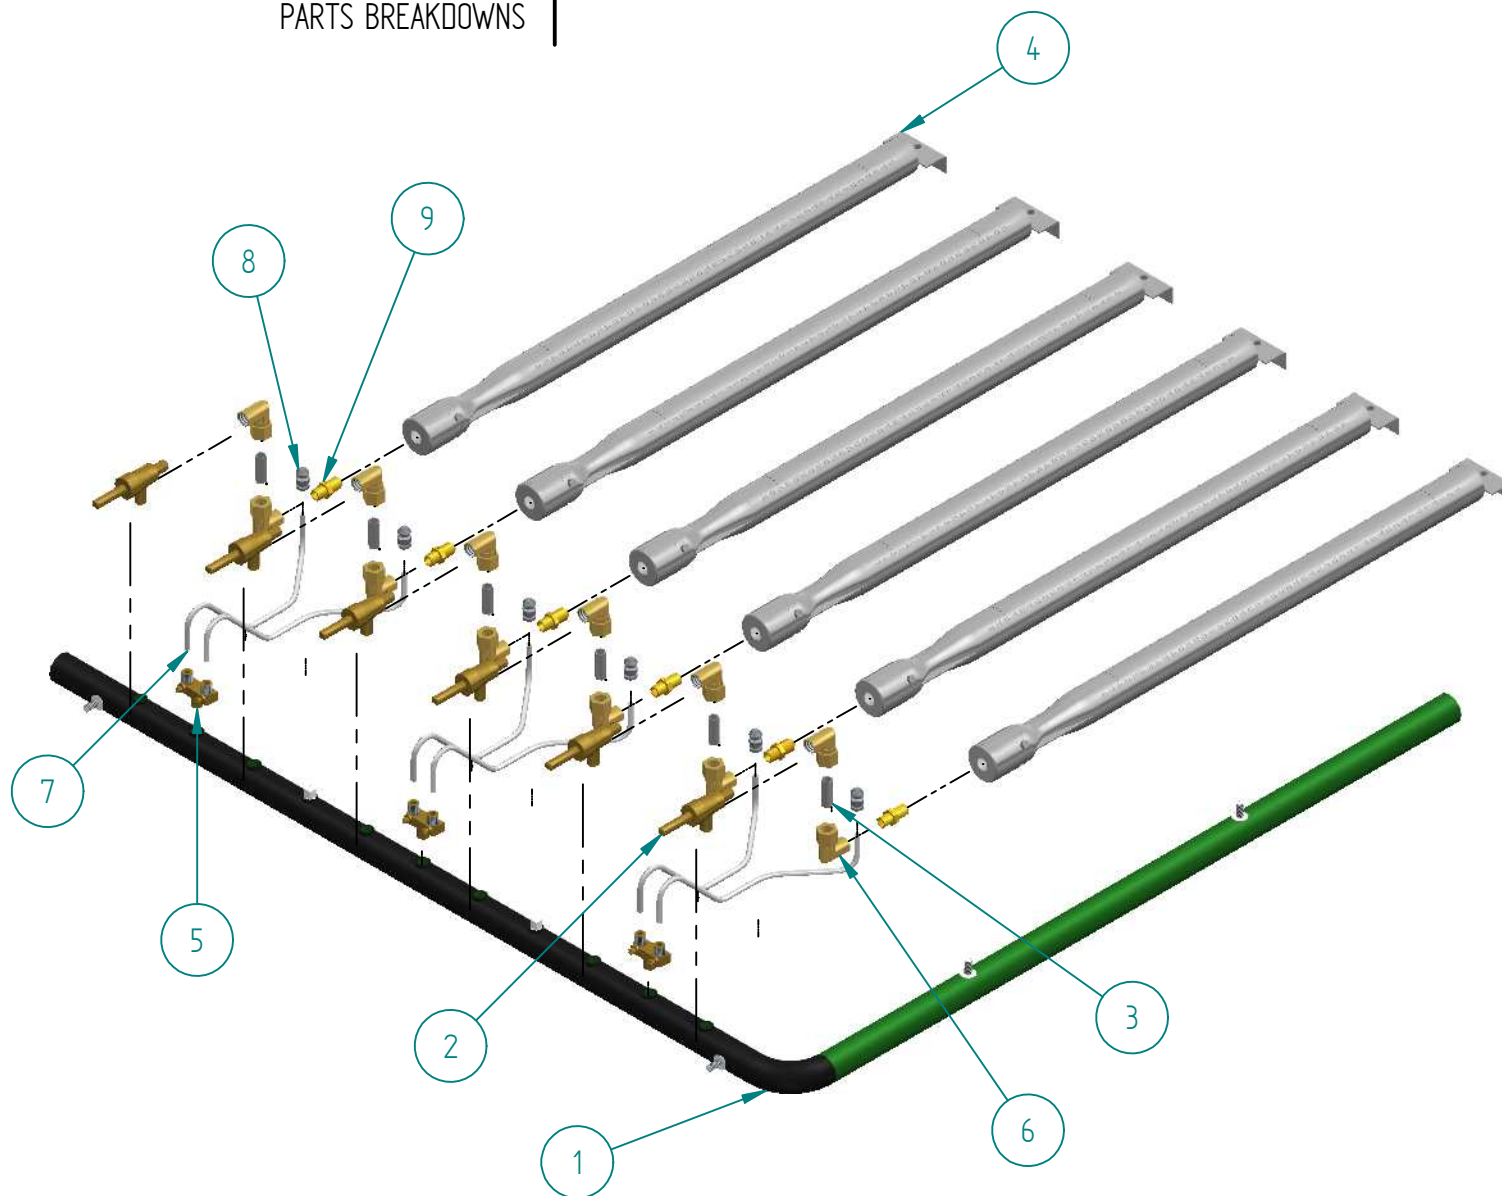

DESPIECE

PARTS BREAKDOWNS

SRCB-36 NG

| Item | Code | Description | Qty |
|------|----------------------------|---------------------------|-----|
| 1 | S903122002 | INNER PANEL BBQ 36" | 1 |
| 2 | S903132004 | OUTER PANEL SRCRB-36 | 1 |
| 3 | S903109001 | GAS SYSTEM RB 36 NG | 1 |
| 5 | S855068000 | SIERRA KNOB | 6 |
| 6 | 602509M0035 | SS SCREW HEAD TRUSS M6-12 | 4 |
| 7 | S902859000 | EXPANDED METAL GRILL 36" | 2 |

PARTS BREAKDOWNS

| Item | Code | Description | Qty |
|------|------------|-----------------------------------|-----|
| 1 | S862831002 | RIGHT OUTER PANEL | 1 |
| 2 | S862830002 | LEFT OUTER PANEL | 1 |
| 3 | S902842004 | CONTROL PANEL - 36" | 1 |
| 4 | S862879000 | ADJUSTABLE FEET 4-6" SS ϕ 2" | 4 |
| 5 | S862863004 | CHIMNEY 36" SIERRA | 1 |
| 6 | S862864004 | FRONT TABLE 36" SIERRA | 1 |
| 7 | S855073000 | SIERRA NAME PLATE | 1 |
| 8 | S905406000 | IRON TOP GRATE BBQ | 12 |
| 9 | S902692002 | INNER SIDE COMPLEMENT | 2 |
| 10 | S862610200 | LEG SUPPORT 36" | 2 |
| 11 | S903001500 | "U" BBQ 36 HD | 1 |
| 12 | S903001600 | TRAY | 1 |
| 13 | S902667000 | HEAT DEFLECTOR | 6 |

| Item | Code | Description | Qty |
|------|----------------------------|------------------------------|-----|
| 1 | S905010000 | COMPLETE MANIFOLD 36" | 1 |
| 2 | S862101000 | TOP VALVE | 6 |
| 3 | S905012000 | TAP PIPE | 6 |
| 4 | S855704000 | FLUTE BURNER | 6 |
| 5 | S905007000 | DOUBLE PILOT VALVE AP6-1 | 3 |
| 6 | S855023000 | ELBOW 90° 1/8" NPT CC A91021 | 12 |
| 7 | S855061000 | SS FLEX PIPE 350 | 6 |
| 8 | S865006000 | PILOT TIP A73007 | 6 |
| 9 | S862408000 | MALE ORIFICE # 50 | 6 |