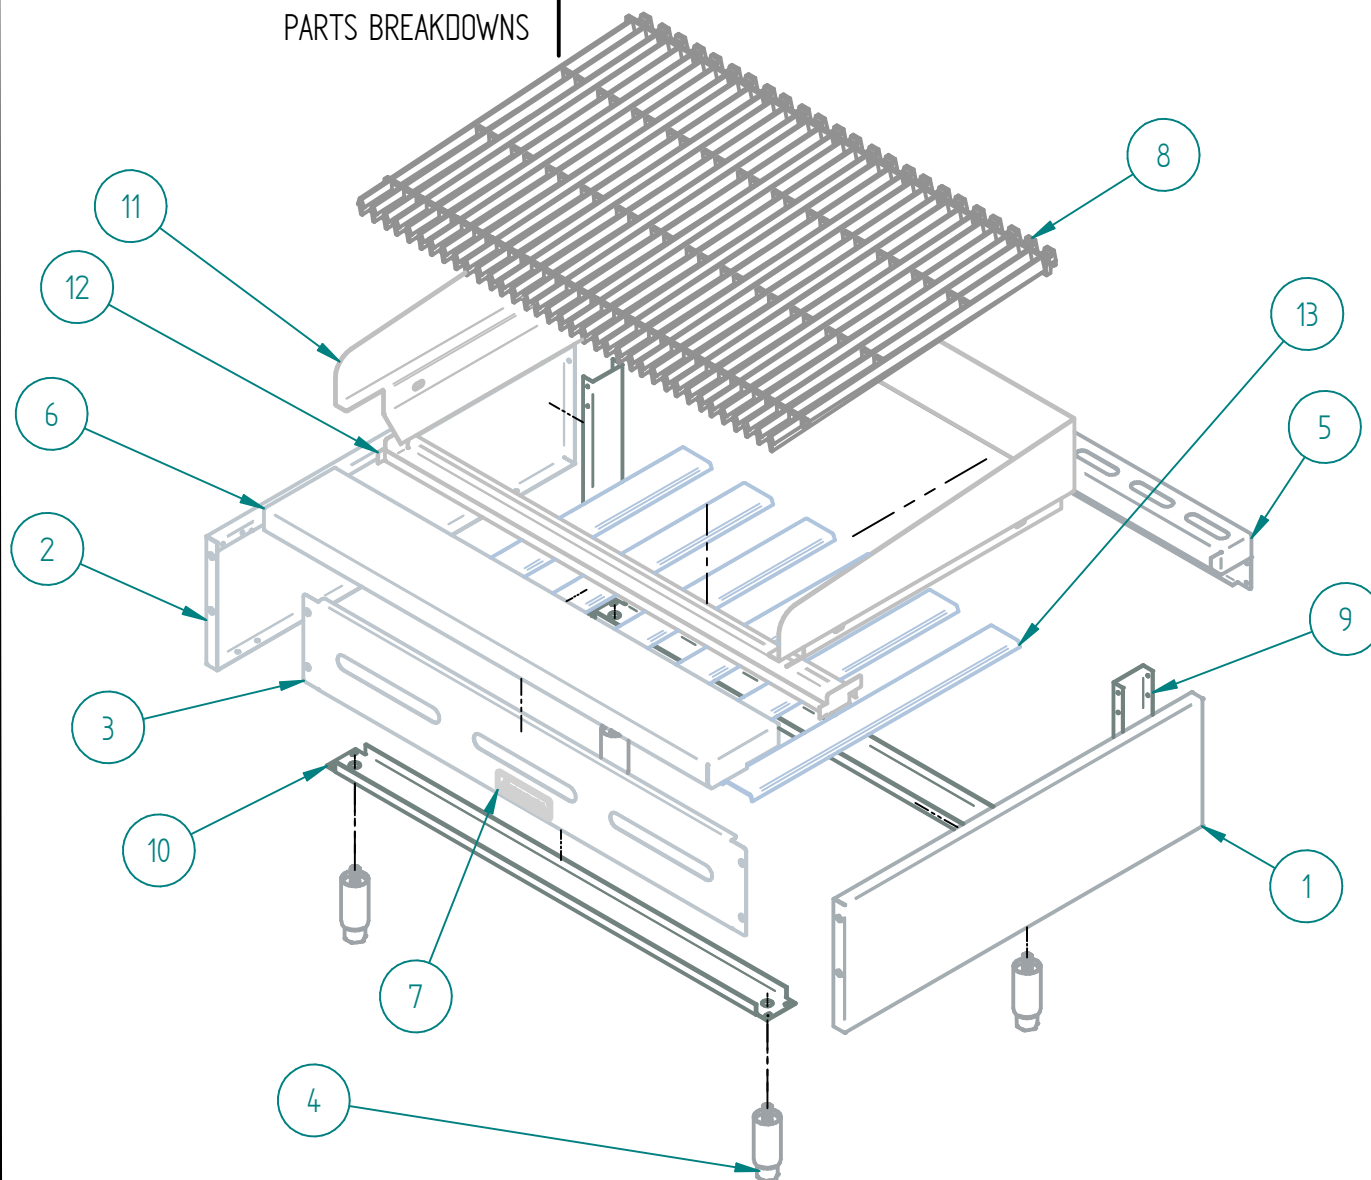

DESPIECE

PARTS BREAKDOWNS

SRCB-36 NG

| Item | Code | Description | Qty |
|------|----------------------------|---------------------------|-----|
| 1 | S903122002 | INNER PANEL BBQ 36" | 1 |
| 2 | S903132004 | OUTER PANEL SRCRB-36 | 1 |
| 3 | S903109001 | GAS SYSTEM RB 36 NG | 1 |
| 5 | S855068000 | SIERRA KNOB | 6 |
| 6 | 602509M0035 | SS SCREW HEAD TRUSS M6-12 | 4 |
| 7 | S902859000 | EXPANDED METAL GRILL 36" | 2 |

PARTS BREAKDOWNS

| Item | Code | Description | Qty |
|------|------------|-----------------------------------|-----|
| 1 | S862831002 | RIGHT OUTER PANEL | 1 |
| 2 | S862830002 | LEFT OUTER PANEL | 1 |
| 3 | S902842004 | CONTROL PANEL - 36" | 1 |
| 4 | S862879000 | ADJUSTABLE FEET 4-6" SS ϕ 2" | 4 |
| 5 | S862863004 | CHIMNEY 36" SIERRA | 1 |
| 6 | S862864004 | FRONT TABLE 36" SIERRA | 1 |
| 7 | S855073000 | SIERRA NAME PLATE | 1 |
| 8 | S905406000 | IRON TOP GRATE BBQ | 12 |
| 9 | S902692002 | INNER SIDE COMPLEMENT | 2 |
| 10 | S862610200 | LEG SUPPORT 36" | 2 |
| 11 | S903001500 | "U" BBQ 36 HD | 1 |
| 12 | S903001600 | TRAY | 1 |
| 13 | S902667000 | HEAT DEFLECTOR | 6 |

| Item | Code | Description | Qty |
|------|----------------------------|------------------------------|-----|
| 1 | S905010000 | COMPLETE MANIFOLD 36" | 1 |
| 2 | S862101000 | TOP VALVE | 6 |
| 3 | S905012000 | TAP PIPE | 6 |
| 4 | S855704000 | FLUTE BURNER | 6 |
| 5 | S905007000 | DOUBLE PILOT VALVE AP6-1 | 3 |
| 6 | S855023000 | ELBOW 90° 1/8" NPT CC A91021 | 12 |
| 7 | S855061000 | SS FLEX PIPE 350 | 6 |
| 8 | S865006000 | PILOT TIP A73007 | 6 |
| 9 | S862408000 | MALE ORIFICE # 50 | 6 |