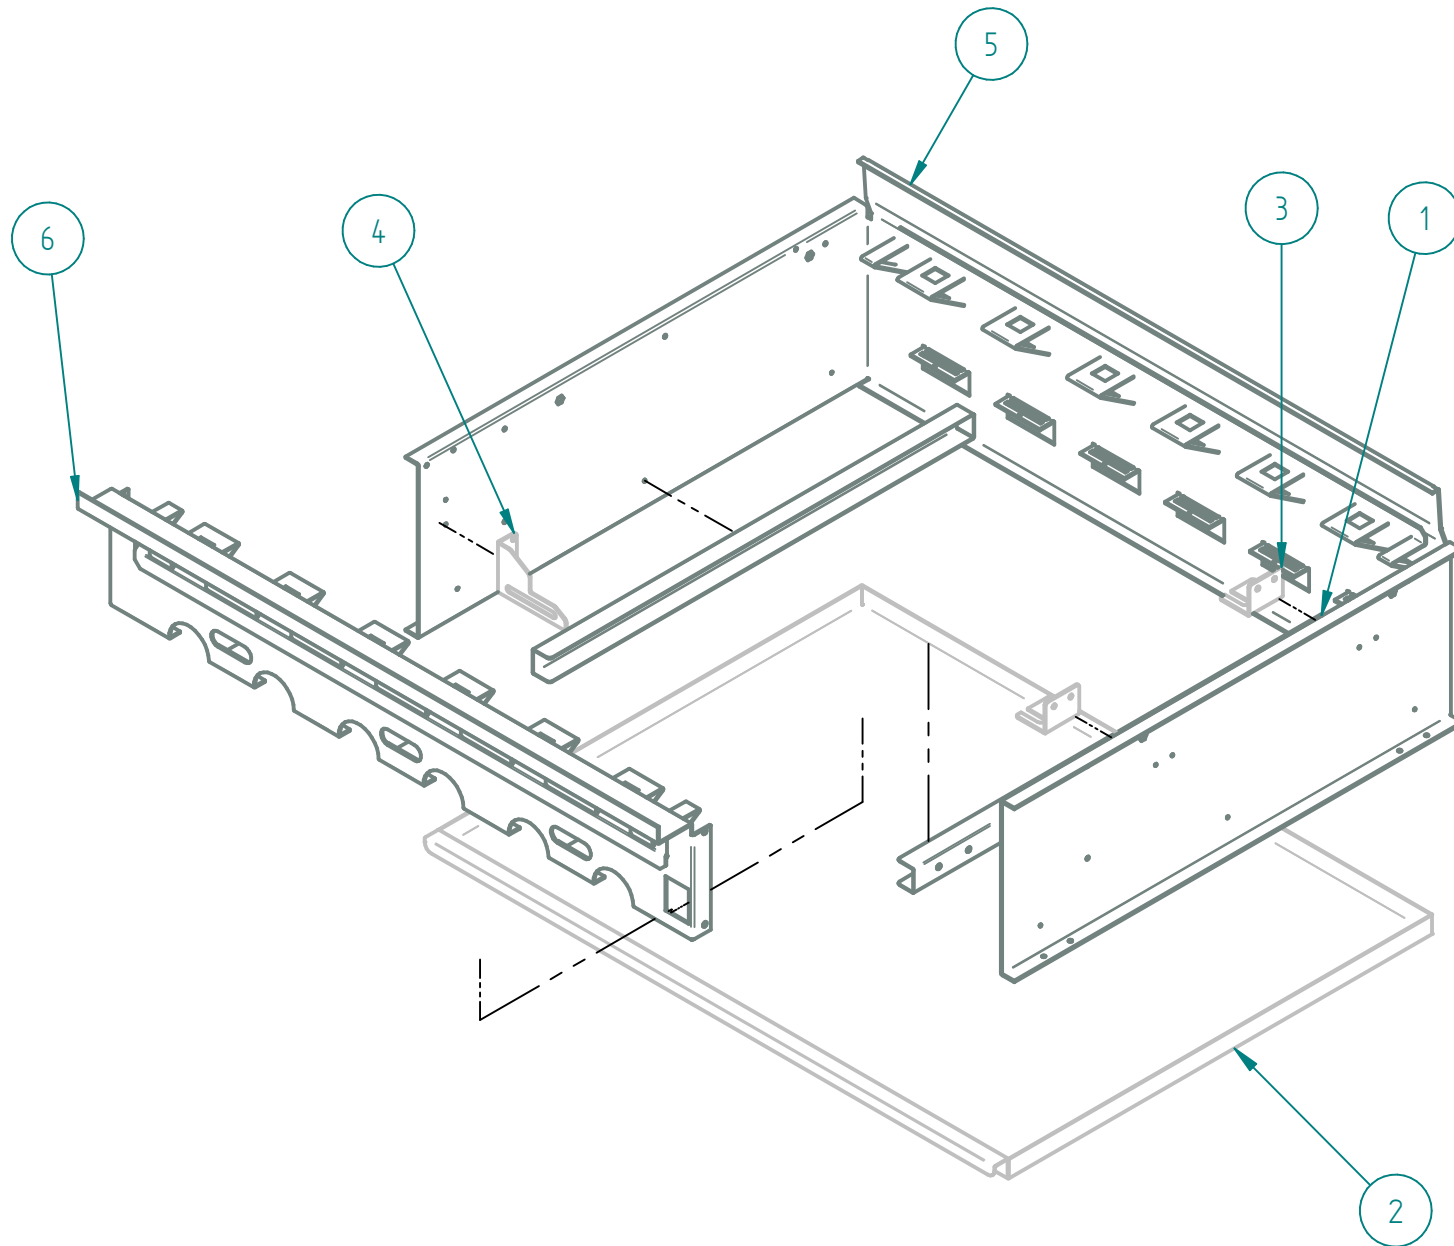

DESPIECE

PARTS BREAKDOWNS

SRCB-36 NG

| Item | Code | Description | Qty |
|------|----------------------------|---------------------------|-----|
| 1 | S903122002 | INNER PANEL BBQ 36" | 1 |
| 2 | S903132004 | OUTER PANEL SRCRB-36 | 1 |
| 3 | S903109001 | GAS SYSTEM RB 36 NG | 1 |
| 5 | S855068000 | SIERRA KNOB | 6 |
| 6 | 602509M0035 | SS SCREW HEAD TRUSS M6-12 | 4 |
| 7 | S902859000 | EXPANDED METAL GRILL 36" | 2 |

PARTS BREAKDOWNS

| Item | Code | Description | Qty |
|------|------------|-----------------------------------|-----|
| 1 | S862831002 | RIGHT OUTER PANEL | 1 |
| 2 | S862830002 | LEFT OUTER PANEL | 1 |
| 3 | S902842004 | CONTROL PANEL - 36" | 1 |
| 4 | S862879000 | ADJUSTABLE FEET 4-6" SS ϕ 2" | 4 |
| 5 | S862863004 | CHIMNEY 36" SIERRA | 1 |
| 6 | S862864004 | FRONT TABLE 36" SIERRA | 1 |
| 7 | S855073000 | SIERRA NAME PLATE | 1 |
| 8 | S905406000 | IRON TOP GRATE BBQ | 12 |
| 9 | S902692002 | INNER SIDE COMPLEMENT | 2 |
| 10 | S862610200 | LEG SUPPORT 36" | 2 |
| 11 | S903001500 | "U" BBQ 36 HD | 1 |
| 12 | S903001600 | TRAY | 1 |
| 13 | S902667000 | HEAT DEFLECTOR | 6 |

| Item | Code | Description | Qty |
|------|----------------------------|------------------------------|-----|
| 1 | S905010000 | COMPLETE MANIFOLD 36" | 1 |
| 2 | S862101000 | TOP VALVE | 6 |
| 3 | S905012000 | TAP PIPE | 6 |
| 4 | S855704000 | FLUTE BURNER | 6 |
| 5 | S905007000 | DOUBLE PILOT VALVE AP6-1 | 3 |
| 6 | S855023000 | ELBOW 90° 1/8" NPT CC A91021 | 12 |
| 7 | S855061000 | SS FLEX PIPE 350 | 6 |
| 8 | S865006000 | PILOT TIP A73007 | 6 |
| 9 | S862408000 | MALE ORIFICE # 50 | 6 |