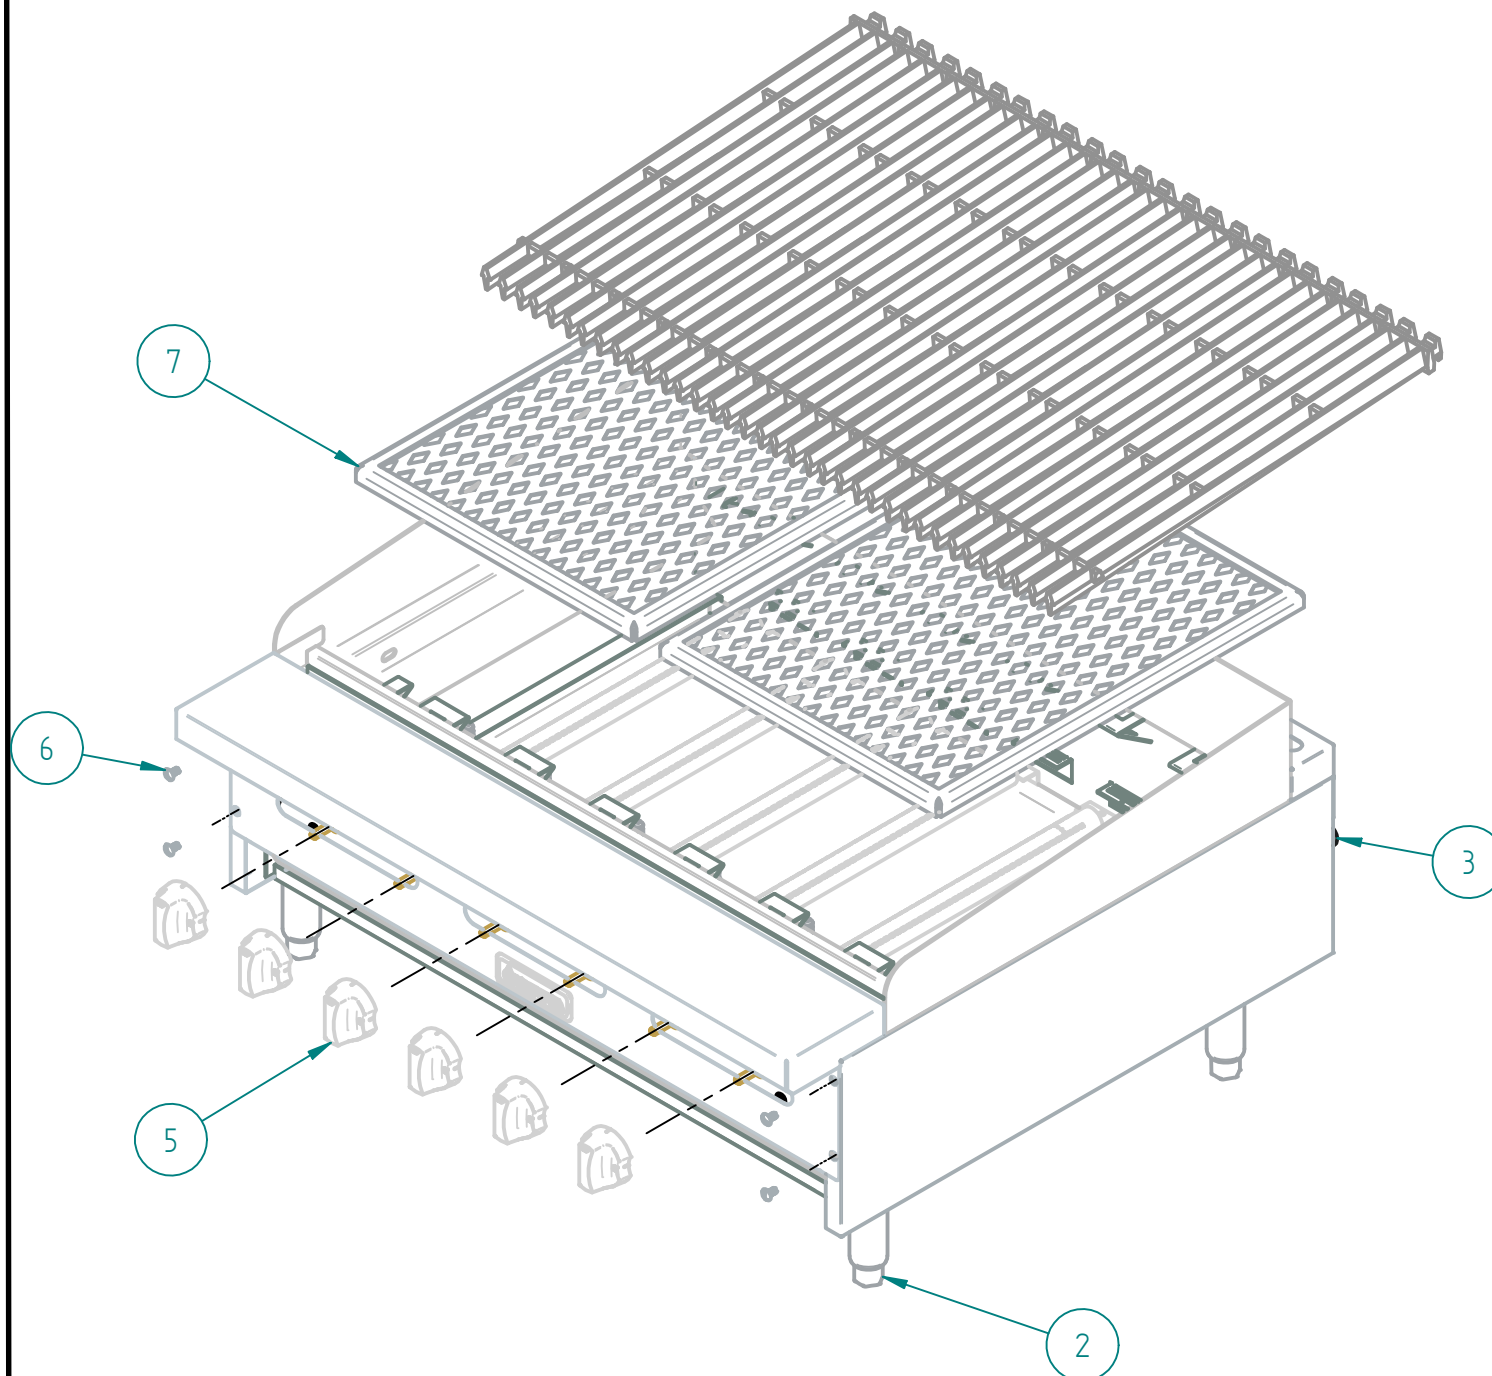

DESPIECE

PARTS BREAKDOWNS

SRCB-36 NG

| Item | Code | Description | Qty |
|------|----------------------------|---------------------------|-----|
| 1 | S903122002 | INNER PANEL BBQ 36" | 1 |
| 2 | S903132004 | OUTER PANEL SRCRB-36 | 1 |
| 3 | S903109001 | GAS SYSTEM RB 36 NG | 1 |
| 5 | S855068000 | SIERRA KNOB | 6 |
| 6 | 602509M0035 | SS SCREW HEAD TRUSS M6-12 | 4 |
| 7 | S902859000 | EXPANDED METAL GRILL 36" | 2 |

PARTS BREAKDOWNS

| Item | Code | Description | Qty |
|------|------------|-----------------------------------|-----|
| 1 | S862831002 | RIGHT OUTER PANEL | 1 |
| 2 | S862830002 | LEFT OUTER PANEL | 1 |
| 3 | S902842004 | CONTROL PANEL - 36" | 1 |
| 4 | S862879000 | ADJUSTABLE FEET 4-6" SS ϕ 2" | 4 |
| 5 | S862863004 | CHIMNEY 36" SIERRA | 1 |
| 6 | S862864004 | FRONT TABLE 36" SIERRA | 1 |
| 7 | S855073000 | SIERRA NAME PLATE | 1 |
| 8 | S905406000 | IRON TOP GRATE BBQ | 12 |
| 9 | S902692002 | INNER SIDE COMPLEMENT | 2 |
| 10 | S862610200 | LEG SUPPORT 36" | 2 |
| 11 | S903001500 | "U" BBQ 36 HD | 1 |
| 12 | S903001600 | TRAY | 1 |
| 13 | S902667000 | HEAT DEFLECTOR | 6 |

| Item | Code | Description | Qty |
|------|----------------------------|------------------------------|-----|
| 1 | S905010000 | COMPLETE MANIFOLD 36" | 1 |
| 2 | S862101000 | TOP VALVE | 6 |
| 3 | S905012000 | TAP PIPE | 6 |
| 4 | S855704000 | FLUTE BURNER | 6 |
| 5 | S905007000 | DOUBLE PILOT VALVE AP6-1 | 3 |
| 6 | S855023000 | ELBOW 90° 1/8" NPT CC A91021 | 12 |
| 7 | S855061000 | SS FLEX PIPE 350 | 6 |
| 8 | S865006000 | PILOT TIP A73007 | 6 |
| 9 | S862408000 | MALE ORIFICE # 50 | 6 |