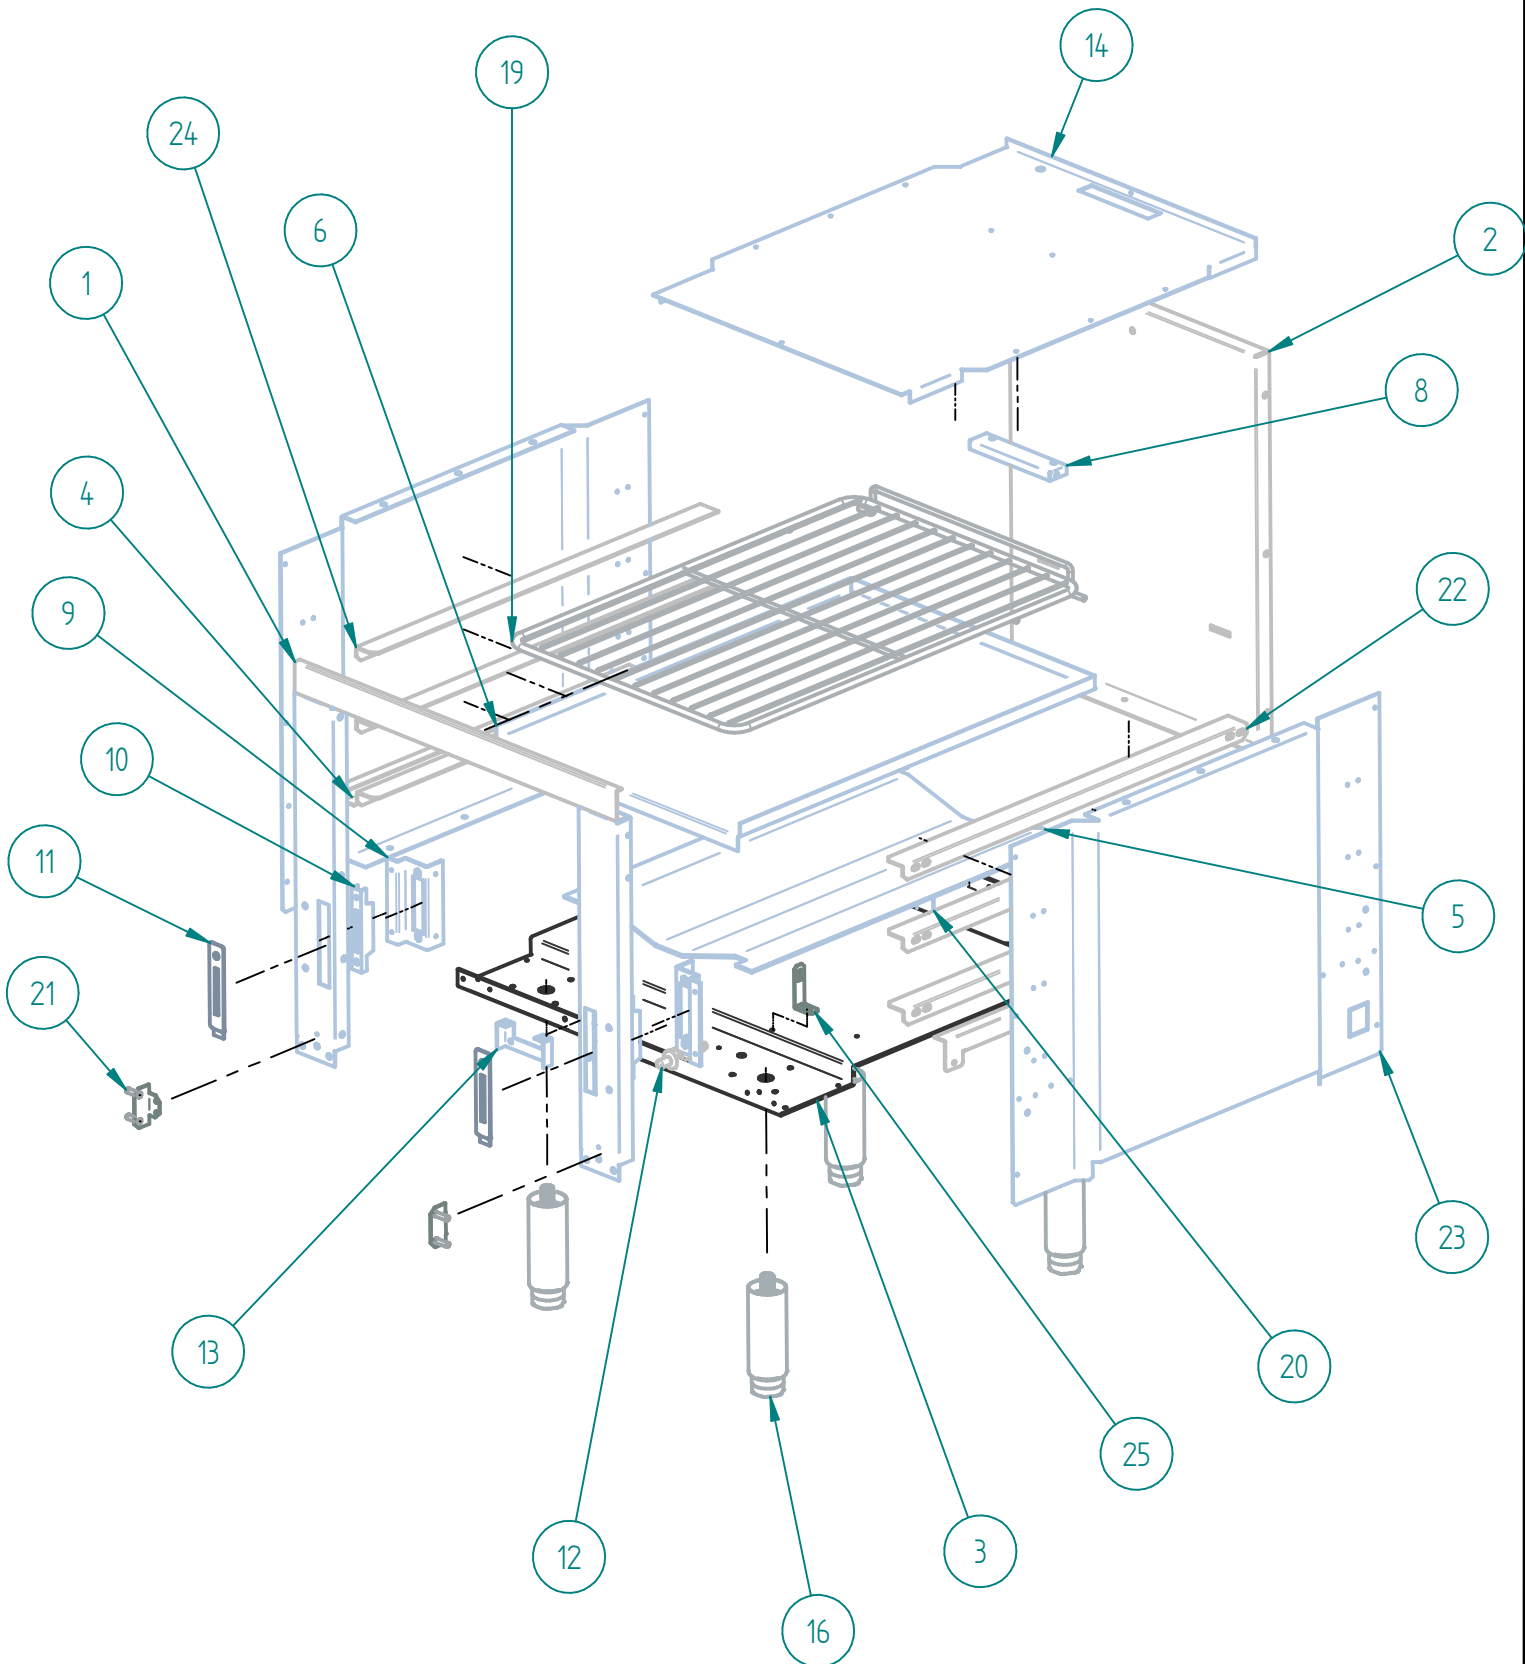

DESPIECE

PARTS BREAKDOWNS

SR-4-24 NG

Item	Code	Description	Qty
1	S853148001-SIERRA	OUTSIDE PANEL OVEN 24" SIERRA	1
2	S853149001	INNER PANEL OVEN 24"	1
3	S853150001-NG	GAS SYSTEM RANGE-OVEN 24"	1
4	S853156002	INNER TOP PANEL RANGE-BURNER 24"	1
5	S853306000	SIERRA DOOR 24"	1
6	S853262001-	back splash 24"	1
10	S855068000	SIERRA KNOB	4

Item	Code	Description	Qty
1	S852810002	OUTSIDE REAR 24"	1
2	S852965002	SIDE RIGHT PANEL 24"	1
3	S852811001	BOTTOM FRONT PANEL	1
4	S852966000	TABLE PANEL 24 SIERRA	1
5	S852967002	LEFT SIDE PANEL 24"	1
6	S855404000	BLACK TOP GRATE	4
7	S852911001	COMMAND PANEL RANGER 24"	1

DESPIECE

PARTS BREAKDOWNS

Item	Code	Description	Qty
1	S855668001	FRAME RANGE 24"	1
2	S855633002	REAR OVEN 24"	1
3	S855635001	OVEN BASE 24"	1
4	S852710500	FLOOR SLIDER	2
5	S852968000	OVEN DEFLECTOR 24"	1
6	S855675001	OVEN FLOOR 24"	1
7*	S855639001	FRONT SUPPORT INNER FLOOR 24"	1
8	S852749003	CAPILLARY BULB SUPPORT	1
9	S852969000	MECHANISM SUPPORT RANGE	2
10	S850535000	SUPPORT MECHANISM DOOR	2
11	S850531003	LEVELER MECHANISM SUPPORT	2
12	S852103000	PIEZOELECTRIC	1
13	S852617001	VALVUE SUPPORT RANGE	1
14	S855671001	CEILING RANGE 24"	1
16	S852961000	REGULABLE LEG 6-8 IN ϕ 2"	4
19	S855641001	WIRE GRILL 24"	1
20	S852979000	BURNER SUPPORT RANGE 24"	1
21	S852808000	BOTTOM ZOCLE GUIDE	2
22	S852610200	RIGHT SLIDES SHELF 01	3
23	S852976000	INNER PANEL OVEN 24	2
24	S852610300	LEFT SLIDE 24" SHELF 01	3
25	S852516000	PILOT SUPPORT OVEN	1