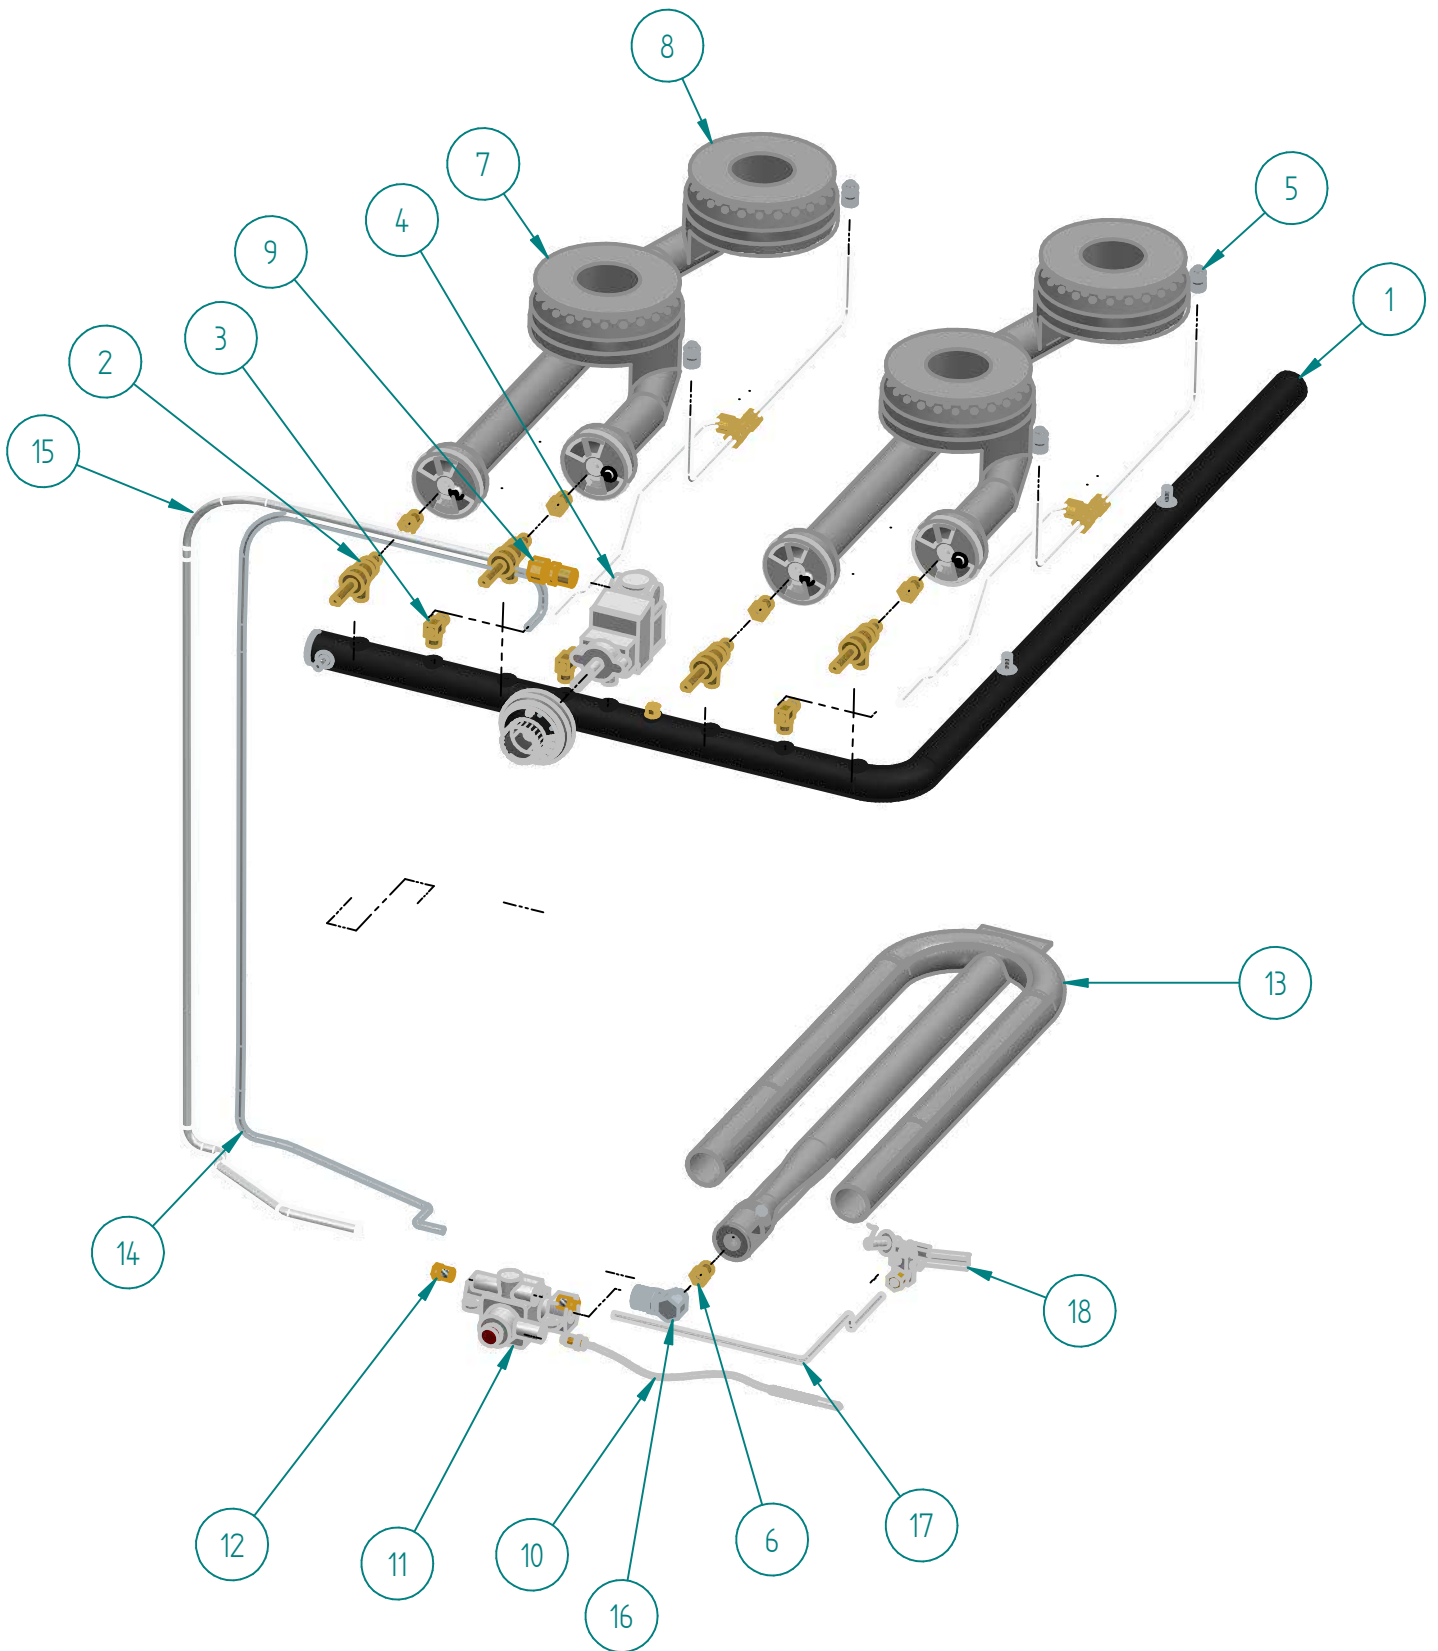

DESPIECE

PARTS BREAKDOWNS

Item	Code	Description	Qty
1	S855668001	FRAME RANGE 24"	1
2	S855633002	REAR OVEN 24"	1
3	S855635001	OVEN BASE 24"	1
4	S852710500	FLOOR SLIDER	2
5	S852968000	OVEN DEFLECTOR 24"	1
6	S855675001	OVEN FLOOR 24"	1
7*	S855639001	FRONT SUPPORT INNER FLOOR 24"	1
8	S852749003	CAPILLARY BULB SUPPORT	1
9	S852969000	MECHANISM SUPPORT RANGE	2
10	S850535000	SUPPORT MECHANISM DOOR	2
11	S850531003	LEVELER MECHANISM SUPPORT	2
12	S852103000	PIEZOELECTRIC	1
13	S852617001	VALVUE SUPPORT RANGE	1
14	S855671001	CEILING RANGE 24"	1
16	S852961000	REGULABLE LEG 6-8 IN ϕ 2"	4
19	S855641001	WIRE GRILL 24"	1
20	S852979000	BURNER SUPPORT RANGE 24"	1
21	S852808000	BOTTOM ZOCLE GUIDE	2
22	S852610200	RIGHT SLIDES SHELF 01	3
23	S852976000	INNER PANEL OVEN 24	2
24	S852610300	LEFT SLIDE 24" SHELF 01	3
25	S852516000	PILOT SUPPORT OVEN	1

Item	Code	Description	Qty
1	S850527000	DOOR MECHANISM	2
2	S850526004	DOOR OVEN 24 SIERRA	1
3	S850525003	BACKDOOR OVEN 24"	1
4	S855665001	PULL OVEN 24"	1
5	S855067000	SIERRA PLATE	1

PARTS BREAKDOWNS

Item	Code	Subject	Qty
1	S855034000	MANIFOLD 24"	1
2	S862101000	TOP VALVE	4
3	S862103000	PILOT REGULATOR AP7-1	3
4	S852101000	THERMOSTAT ABJ	1
5	conexion cocina quemadores sup	CONNECTION TOP BURNERS	2
6	S862413000	FEMALE ORIFICE # 40	5
7	S855709000	FRONT BURNER BODY	2
8	S855710000	REAR BURNER BODY	2
9	S855019000	CONNECTION STRAIGHT 3/8" CC 3/8" NPT	1
10	s852104000	THERMOPAIR	1
11	S852102000	OVEN VALVE	1
12	S855040000	PILOT CONECTION 3/8"	2
13	S855712000	"U" BURNER	1
14	S855096000	TUBE 3/16" THERMOSTAT-VALVE B	1
15	S855095000	THERMOSTAT-VALVE CONDUCTION 3/8" C+H 24	1
16	S855087000	ELBOW BURNER ALUMINIUM	1
17	S855092000	TUBE PILOT-VALVE OVEN	1
18	S852105000	OVEN PILOT COMPLETE	1