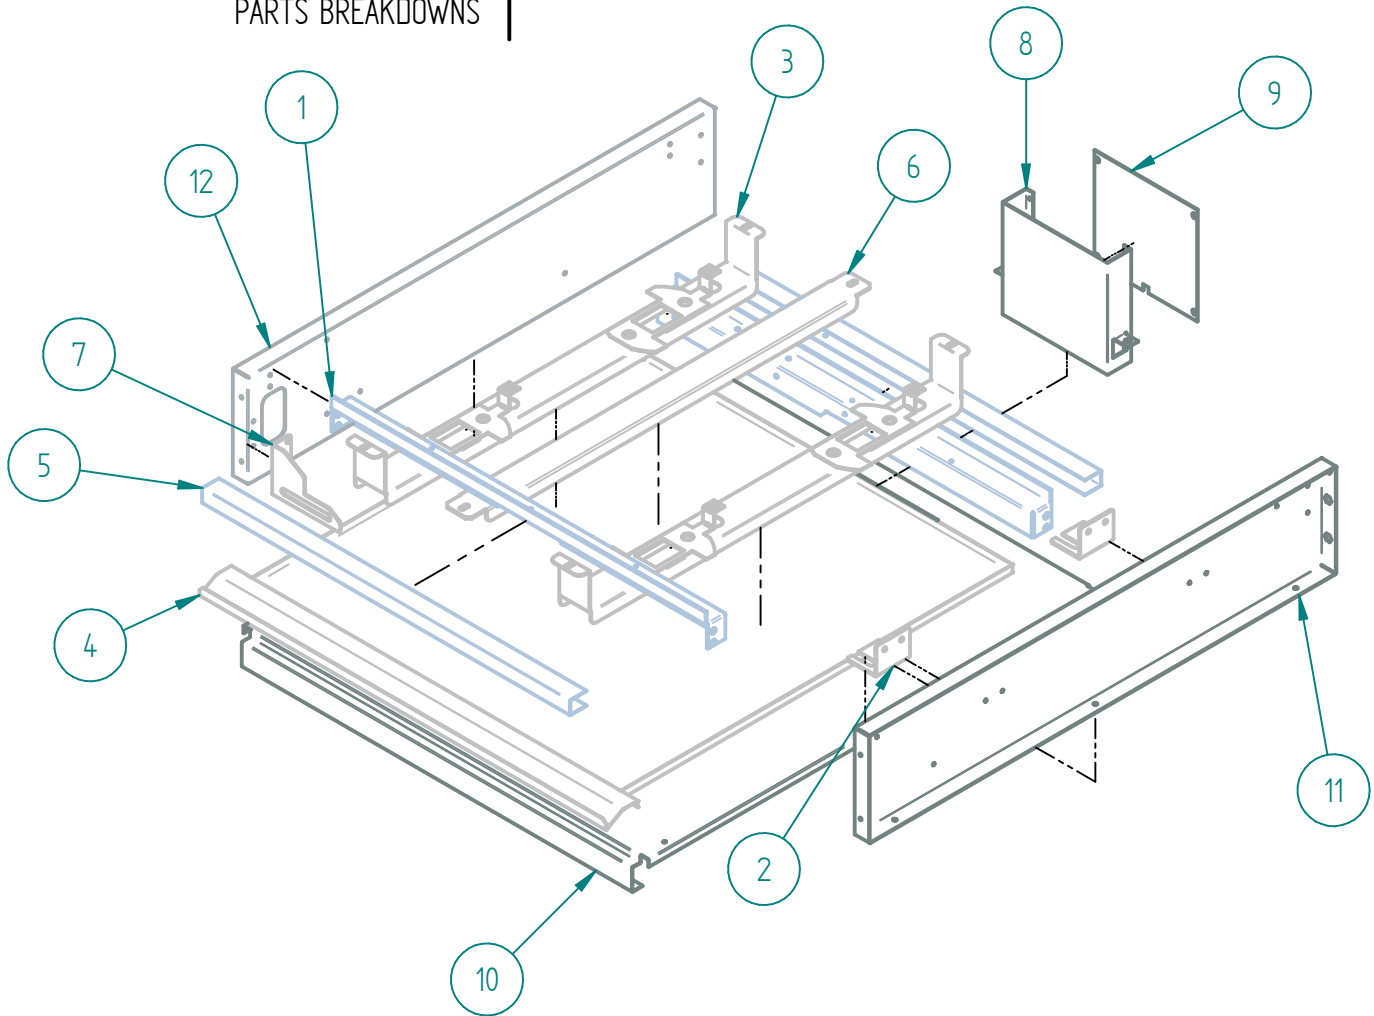

DESPIECE

PARTS BREAKDOWNS

SR-4-24 NG

Item	Code	Description	Qty
1	S853148001-SIERRA	OUTSIDE PANEL OVEN 24" SIERRA	1
2	S853149001	INNER PANEL OVEN 24"	1
3	S853150001-NG	GAS SYSTEM RANGE-OVEN 24"	1
4	S853156002	INNER TOP PANEL RANGE-BURNER 24"	1
5	S853306000	SIERRA DOOR 24"	1
6	S853262001-	back splash 24"	1
10	S855068000	SIERRA KNOB	4

Item	Code	Description	Qty
1	S852810002	OUTSIDE REAR 24"	1
2	S852965002	SIDE RIGHT PANEL 24"	1
3	S852811001	BOTTOM FRONT PANEL	1
4	S852966000	TABLE PANEL 24 SIERRA	1
5	S852967002	LEFT SIDE PANEL 24"	1
6	S855404000	BLACK TOP GRATE	4
7	S852911001	COMMAND PANEL RANGER 24"	1

DESPIECE

PARTS BREAKDOWNS

Item	Code	Description	Qty
1	S855668001	FRAME RANGE 24"	1
2	S855633002	REAR OVEN 24"	1
3	S855635001	OVEN BASE 24"	1
4	S852710500	FLOOR SLIDER	2
5	S852968000	OVEN DEFLECTOR 24"	1
6	S855675001	OVEN FLOOR 24"	1
7*	S855639001	FRONT SUPPORT INNER FLOOR 24"	1
8	S852749003	CAPILLARY BULB SUPPORT	1
9	S852969000	MECHANISM SUPPORT RANGE	2
10	S850535000	SUPPORT MECHANISM DOOR	2
11	S850531003	LEVELER MECHANISM SUPPORT	2
12	S852103000	PIEZOELECTRIC	1
13	S852617001	VALVUE SUPPORT RANGE	1
14	S855671001	CEILING RANGE 24"	1
16	S852961000	REGULABLE LEG 6-8 IN ϕ 2"	4
19	S855641001	WIRE GRILL 24"	1
20	S852979000	BURNER SUPPORT RANGE 24"	1
21	S852808000	BOTTOM ZOCLE GUIDE	2
22	S852610200	RIGHT SLIDES SHELF 01	3
23	S852976000	INNER PANEL OVEN 24	2
24	S852610300	LEFT SLIDE 24" SHELF 01	3
25	S852516000	PILOT SUPPORT OVEN	1

PARTS BREAKDOWNS

Item	Code	Description	Qty
1	S852732003	FRONT SUPPORT 24"	2
2	S862648002	SIDE MANIFOLD SUPPORT	2
3	S853110200	BURNER SUPPORT	2
4	S8529920000	GREASE TRAY OVEN 24"	1
5	S862679003	SCREW COVER 24"	2
6	S852700003	CENTRAL GRATE SUPPORT	1
7	S862649002	FRONT MANIFOLD SUPPORT	1
8	S852980000	CHIMNEY CAP	1
9	S852972002	REAR BOTTOM CHIMENY 24	1
10	S852710100	OVEN TRAY 24"	1
11	S852710200	INNER SIDE RIGHT OVEN 24"	1
12	S852710300	INNER SIDE LEFT OVEN 24"	1