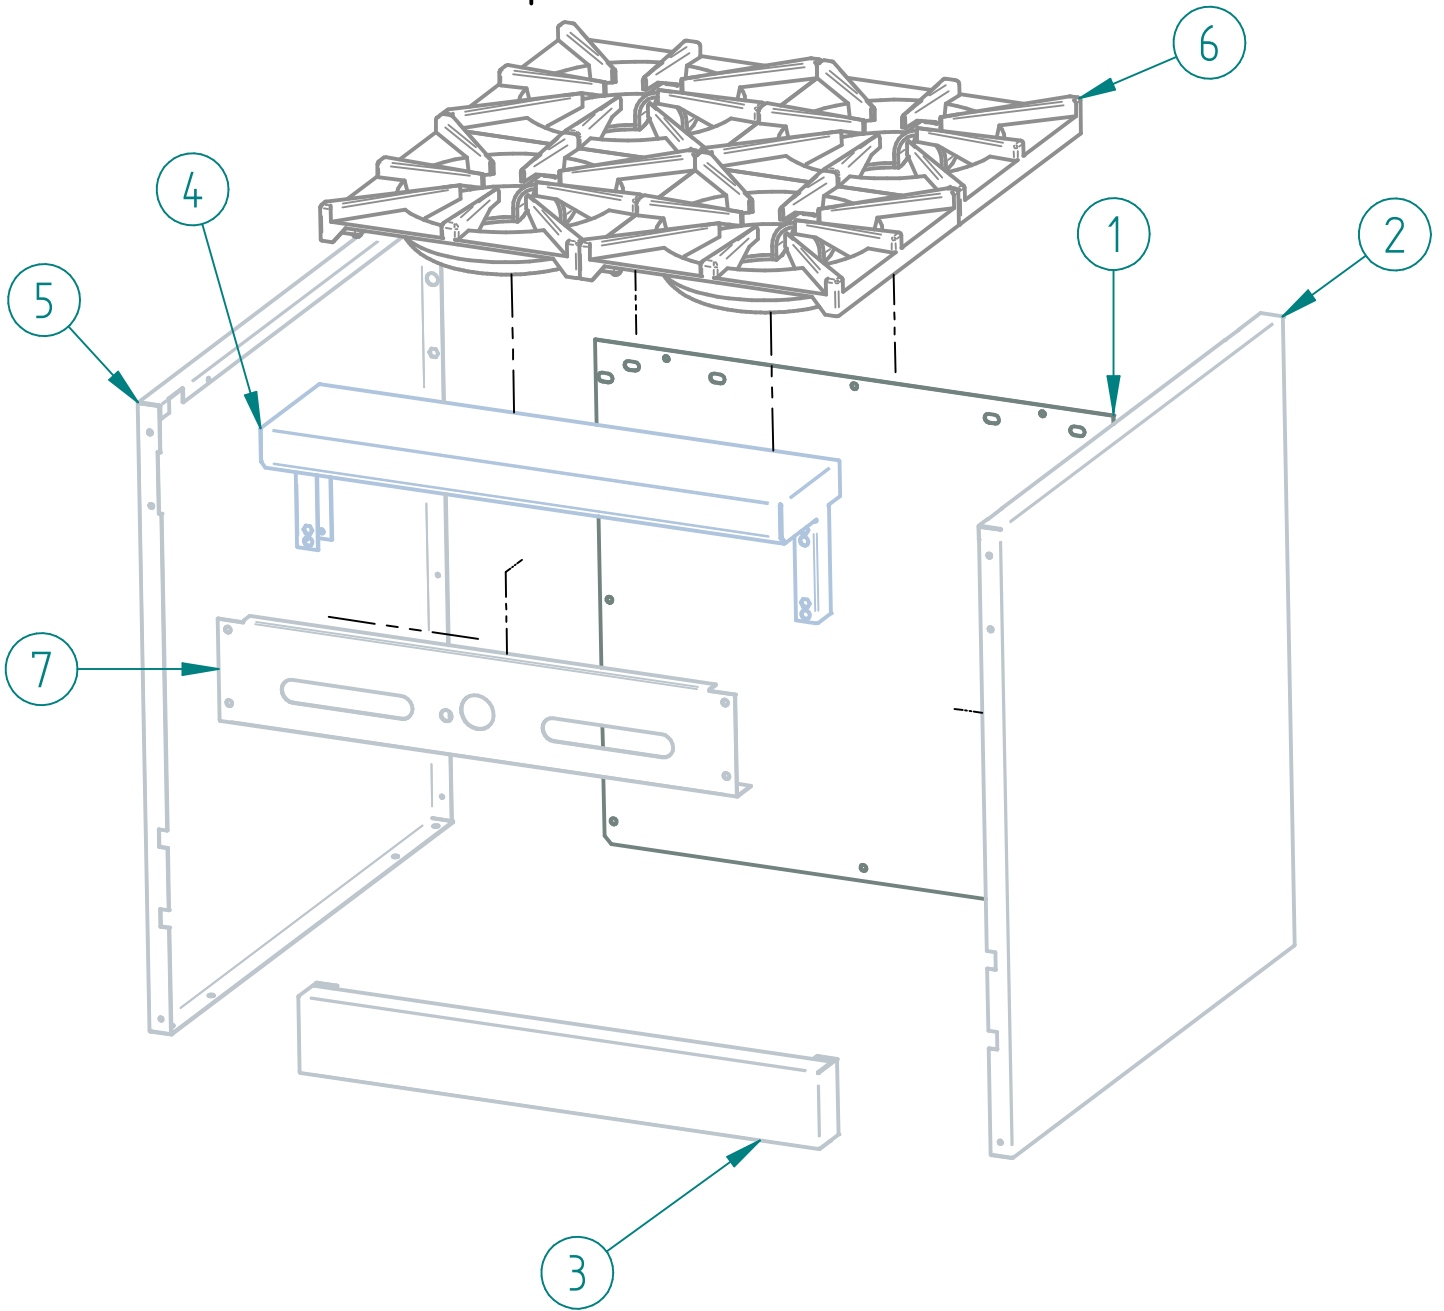

DESPIECE

PARTS BREAKDOWNS

SR-4-24 NG

Item	Code	Description	Qty
1	S853148001-SIERRA	OUTSIDE PANEL OVEN 24" SIERRA	1
2	S853149001	INNER PANEL OVEN 24"	1
3	S853150001-NG	GAS SYSTEM RANGE-OVEN 24"	1
4	S853156002	INNER TOP PANEL RANGE-BURNER 24"	1
5	S853306000	SIERRA DOOR 24"	1
6	S853262001-	back splash 24"	1
10	S855068000	SIERRA KNOB	4

Item	Code	Description	Qty
1	S852810002	OUTSIDE REAR 24"	1
2	S852965002	SIDE RIGHT PANEL 24"	1
3	S852811001	BOTTOM FRONT PANEL	1
4	S852966000	TABLE PANEL 24 SIERRA	1
5	S852967002	LEFT SIDE PANEL 24"	1
6	S855404000	BLACK TOP GRATE	4
7	S852911001	COMMAND PANEL RANGER 24"	1

DESPIECE

PARTS BREAKDOWNS

Item	Code	Description	Qty
1	S855668001	FRAME RANGE 24"	1
2	S855633002	REAR OVEN 24"	1
3	S855635001	OVEN BASE 24"	1
4	S852710500	FLOOR SLIDER	2
5	S852968000	OVEN DEFLECTOR 24"	1
6	S855675001	OVEN FLOOR 24"	1
7*	S855639001	FRONT SUPPORT INNER FLOOR 24"	1
8	S852749003	CAPILLARY BULB SUPPORT	1
9	S852969000	MECHANISM SUPPORT RANGE	2
10	S850535000	SUPPORT MECHANISM DOOR	2
11	S850531003	LEVELER MECHANISM SUPPORT	2
12	S852103000	PIEZOELECTRIC	1
13	S852617001	VALVUE SUPPORT RANGE	1
14	S855671001	CEILING RANGE 24"	1
16	S852961000	REGULABLE LEG 6-8 IN ϕ 2"	4
19	S855641001	WIRE GRILL 24"	1
20	S852979000	BURNER SUPPORT RANGE 24"	1
21	S852808000	BOTTOM ZOCLE GUIDE	2
22	S852610200	RIGHT SLIDES SHELF 01	3
23	S852976000	INNER PANEL OVEN 24	2
24	S852610300	LEFT SLIDE 24" SHELF 01	3
25	S852516000	PILOT SUPPORT OVEN	1

PARTS BREAKDOWNS

Item	Code	Description	Qty
1	S852732003	FRONT SUPPORT 24"	2
2	S862648002	SIDE MANIFOLD SUPPORT	2
3	S853110200	BURNER SUPPORT	2
4	S8529920000	GREASE TRAY OVEN 24"	1
5	S862679003	SCREW COVER 24"	2
6	S852700003	CENTRAL GRATE SUPPORT	1
7	S862649002	FRONT MANIFOLD SUPPORT	1
8	S852980000	CHIMNEY CAP	1
9	S852972002	REAR BOTTOM CHIMENY 24	1
10	S852710100	OVEN TRAY 24"	1
11	S852710200	INNER SIDE RIGHT OVEN 24"	1
12	S852710300	INNER SIDE LEFT OVEN 24"	1