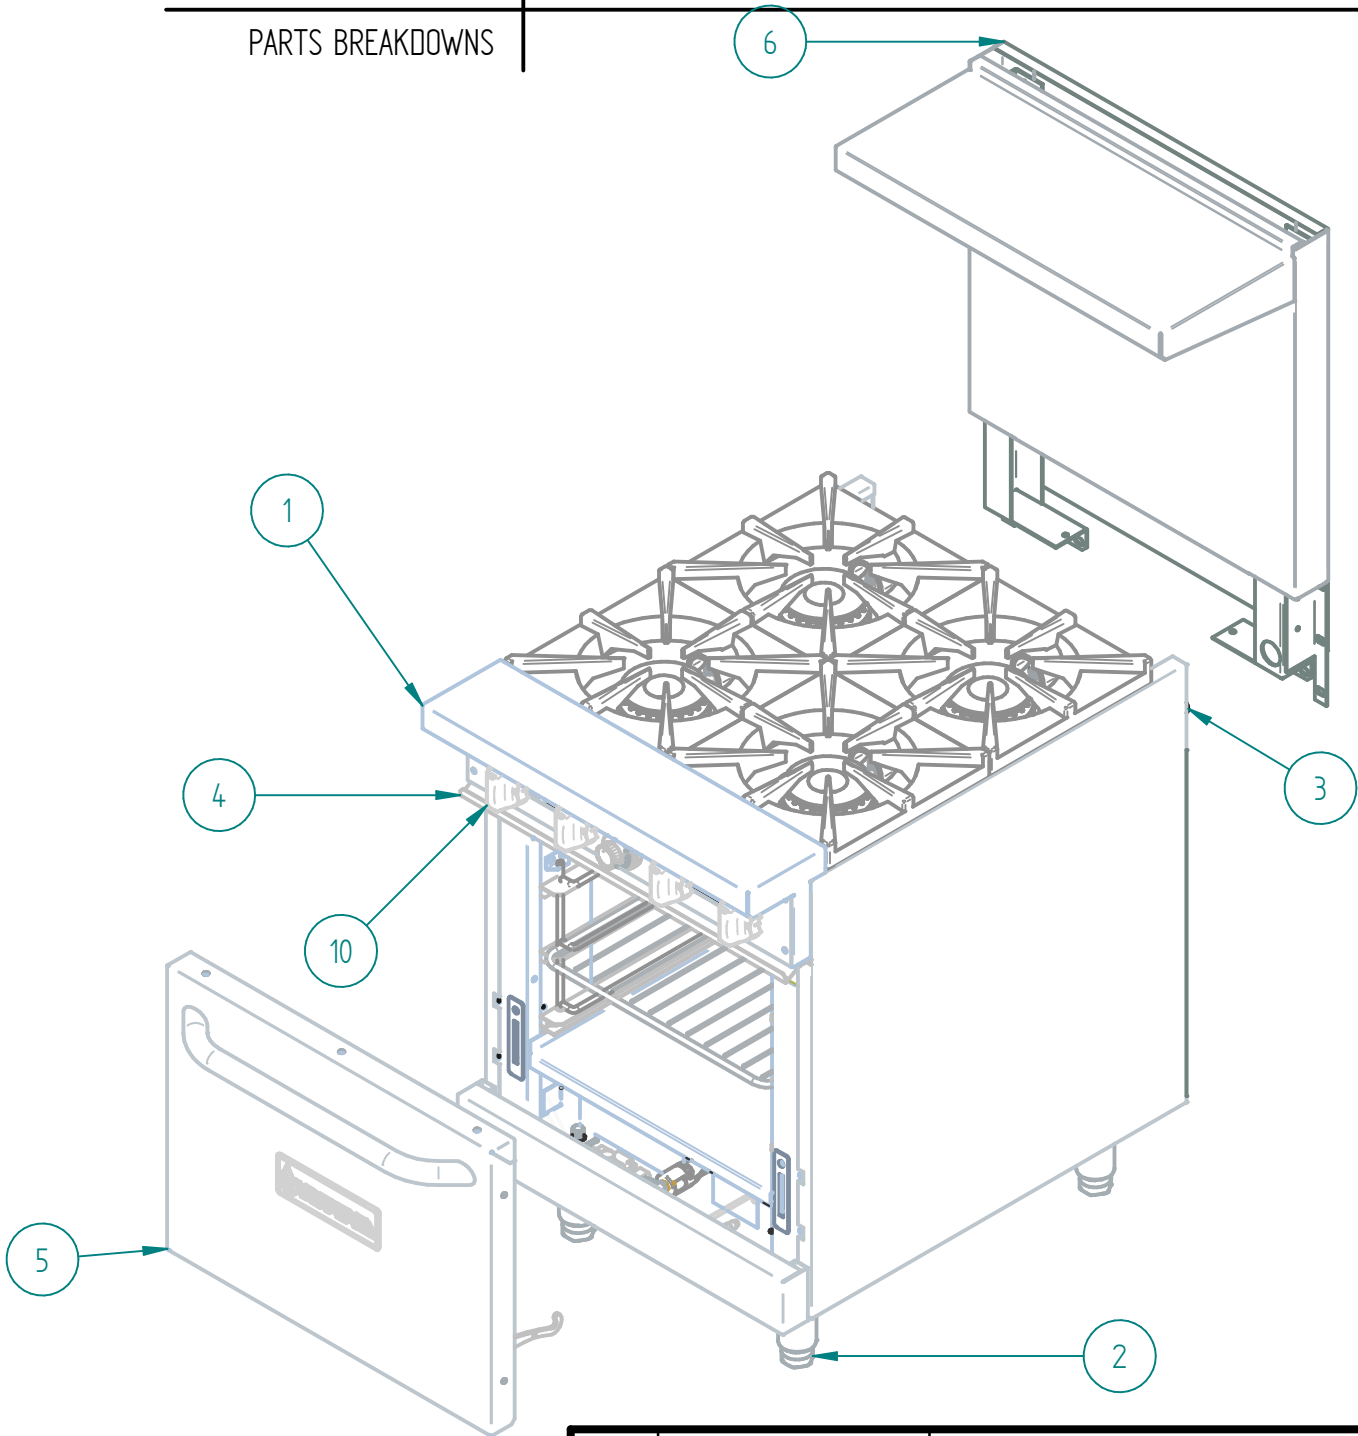

DESPIECE

PARTS BREAKDOWNS

SR-4-24 NG

Item	Code	Description	Qty
1	S853148001-SIERRA	OUTSIDE PANEL OVEN 24" SIERRA	1
2	S853149001	INNER PANEL OVEN 24"	1
3	S853150001-NG	GAS SYSTEM RANGE-OVEN 24"	1
4	S853156002	INNER TOP PANEL RANGE-BURNER 24"	1
5	S853306000	SIERRA DOOR 24"	1
6	S853262001-	back splash 24"	1
10	S855068000	SIERRA KNOB	4

Item	Code	Description	Qty
1	S852810002	OUTSIDE REAR 24"	1
2	S852965002	SIDE RIGHT PANEL 24"	1
3	S852811001	BOTTOM FRONT PANEL	1
4	S852966000	TABLE PANEL 24 SIERRA	1
5	S852967002	LEFT SIDE PANEL 24"	1
6	S855404000	BLACK TOP GRATE	4
7	S852911001	COMMAND PANEL RANGER 24"	1

DESPIECE

PARTS BREAKDOWNS

Item	Code	Description	Qty
1	S855668001	FRAME RANGE 24"	1
2	S855633002	REAR OVEN 24"	1
3	S855635001	OVEN BASE 24"	1
4	S852710500	FLOOR SLIDER	2
5	S852968000	OVEN DEFLECTOR 24"	1
6	S855675001	OVEN FLOOR 24"	1
7*	S855639001	FRONT SUPPORT INNER FLOOR 24"	1
8	S852749003	CAPILLARY BULB SUPPORT	1
9	S852969000	MECHANISM SUPPORT RANGE	2
10	S850535000	SUPPORT MECHANISM DOOR	2
11	S850531003	LEVELER MECHANISM SUPPORT	2
12	S852103000	PIEZOELECTRIC	1
13	S852617001	VALVUE SUPPORT RANGE	1
14	S855671001	CEILING RANGE 24"	1
16	S852961000	REGULABLE LEG 6-8 IN ϕ 2"	4
19	S855641001	WIRE GRILL 24"	1
20	S852979000	BURNER SUPPORT RANGE 24"	1
21	S852808000	BOTTOM ZOCLE GUIDE	2
22	S852610200	RIGHT SLIDES SHELF 01	3
23	S852976000	INNER PANEL OVEN 24	2
24	S852610300	LEFT SLIDE 24" SHELF 01	3
25	S852516000	PILOT SUPPORT OVEN	1

PARTS BREAKDOWNS

Item	Code	Description	Qty
1	S852732003	FRONT SUPPORT 24"	2
2	S862648002	SIDE MANIFOLD SUPPORT	2
3	S853110200	BURNER SUPPORT	2
4	S8529920000	GREASE TRAY OVEN 24"	1
5	S862679003	SCREW COVER 24"	2
6	S852700003	CENTRAL GRATE SUPPORT	1
7	S862649002	FRONT MANIFOLD SUPPORT	1
8	S852980000	CHIMNEY CAP	1
9	S852972002	REAR BOTTOM CHIMENY 24	1
10	S852710100	OVEN TRAY 24"	1
11	S852710200	INNER SIDE RIGHT OVEN 24"	1
12	S852710300	INNER SIDE LEFT OVEN 24"	1