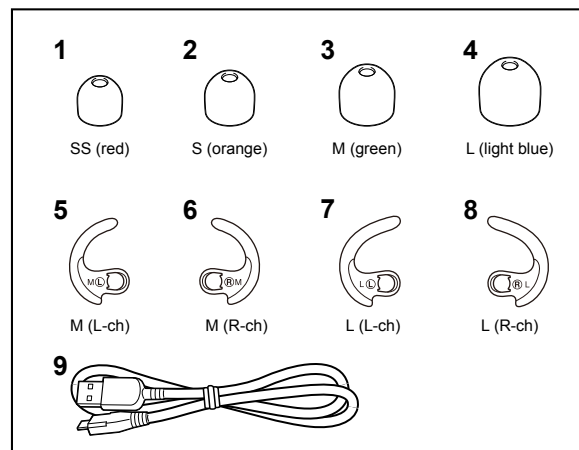

Ref. No.	Part No.	Description	Remark
5	4-726-291-01	ARC SUPPORTER L (M) (size M: for L-ch) (LIGHT SMOKE) (for Black)	
5	4-726-291-11	ARC SUPPORTER L (M) (size M: for L-ch) (MILKEY WHITE) (for White)	
5	4-726-291-21	ARC SUPPORTER L (M) (size M: for L-ch) (TRANSPARENT YELLOW) (for Yellow)	
5	4-726-291-31	ARC SUPPORTER L (M) (size M: for L-ch) (TRANSPARENT PINK) (for Pink)	
6	4-726-292-01	ARC SUPPORTER R (M) (size M: for R-ch) (LIGHT SMOKE) (for Black)	
6	4-726-292-11	ARC SUPPORTER R (M) (size M: for R-ch) (MILKEY WHITE) (for White)	
6	4-726-292-21	ARC SUPPORTER R (M) (size M: for R-ch) (TRANSPARENT YELLOW) (for Yellow)	
6	4-726-292-31	ARC SUPPORTER R (M) (size M: for R-ch) (TRANSPARENT PINK) (for Pink)	
7	4-726-293-01	ARC SUPPORTER L (L) (size L: for L-ch) (LIGHT SMOKE) (for Black)	
7	4-726-293-11	ARC SUPPORTER L (L) (size L: for L-ch) (MILKEY WHITE) (for White)	
7	4-726-293-21	ARC SUPPORTER L (L) (size L: for L-ch) (TRANSPARENT YELLOW) (for Yellow)	
7	4-726-293-31	ARC SUPPORTER L (L) (size L: for L-ch) (TRANSPARENT PINK) (for Pink)	
8	4-726-294-01	ARC SUPPORTER R (L) (size L: for R-ch) (LIGHT SMOKE) (for Black)	
8	4-726-294-11	ARC SUPPORTER R (L) (size L: for R-ch) (MILKEY WHITE) (for White)	
8	4-726-294-21	ARC SUPPORTER R (L) (size L: for R-ch) (TRANSPARENT YELLOW) (for Yellow)	
8	4-726-294-31	ARC SUPPORTER R (L) (size L: for R-ch) (TRANSPARENT PINK) (for Pink)	
9	1-848-682-21	CABLE, CONNECTION (USB) (Micro-USB cable (approx. 50 cm))	