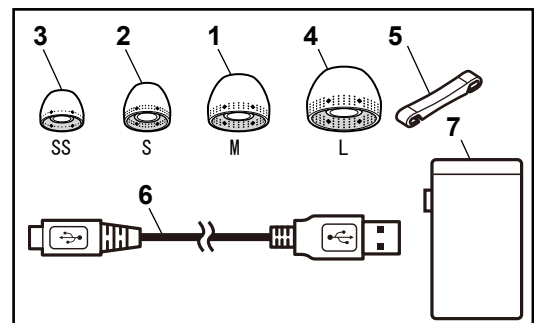

Color variations

(B) Black, (L) Blue, (R) Red

Abbreviations

AUS : Australian, New Zealand models

CH : Chinese model

CND : Canadian model

JE : Tourist model

LA : Latin American model

RU : Russian model

WIRELESS STEREO HEADSET

9-896-309-01

2016H00-1

© 2016.08

Sony Video & Sound Products Inc.

SONY®