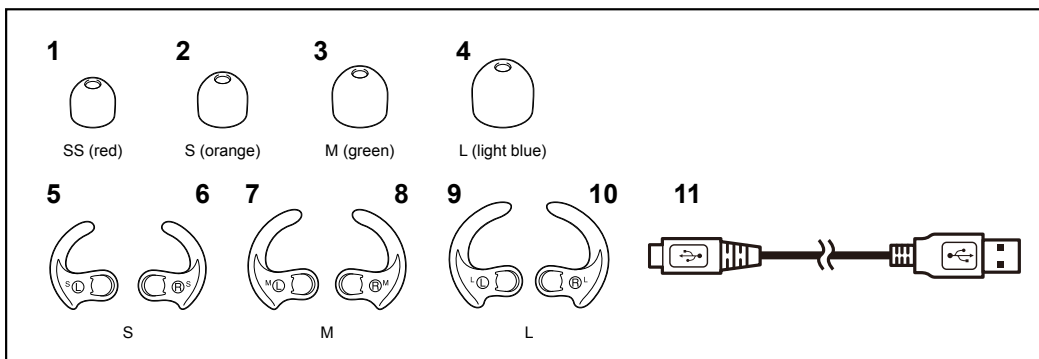

9-896-307-01

2016H00-1

© 2016.08

Sony Video & Sound Products Inc.

SONY®

MDR-XB50BS

Ref. No.	Part No.	Description	Remark	Ref. No.	Part No.	Description	Remark
1	4-543-903-01	EAR PIECE, LONG (SS) (Long Hybrid silicone rubber earbud: size SS) (1 piece) (Outside: SMOKE BLACK/Inside: RED) (for Black)		5	4-543-915-01	ARC SUPPORTER L (S) (size S: for L-ch) (Shaft: LIGHT SMOKE/Ring: DARK SMOKE) (for Black)	
1	4-543-903-21	EAR PIECE, LONG (SS) (Long Hybrid silicone rubber earbud: size SS) (1 piece) (Outside: TRANSPARENT RED/Inside: RED) (for Red)		5	4-543-915-21	ARC SUPPORTER L (S) (size S: for L-ch) (TRANSPARENT RED) (for Red)	
1	4-543-903-31	EAR PIECE, LONG (SS) (Long Hybrid silicone rubber earbud: size SS) (1 piece) (Outside: TRANSPARENT NAVY/Inside: RED) (for Blue)		5	4-543-915-31	ARC SUPPORTER L (S) (size S: for L-ch) (TRANSPARENT NAVY) (for Blue)	
2	4-543-904-01	EAR PIECE, LONG (S) (Long Hybrid silicone rubber earbud: size S) (1 piece) (Outside: SMOKE BLACK/Inside: ORANGE) (for Black)		6	4-543-916-01	ARC SUPPORTER R (S) (size S: for R-ch) (Shaft: LIGHT SMOKE/Ring: DARK SMOKE) (for Black)	
2	4-543-904-21	EAR PIECE, LONG (S) (Long Hybrid silicone rubber earbud: size S) (1 piece) (Outside: TRANSPARENT RED/Inside: ORANGE) (for Red)		6	4-543-916-21	ARC SUPPORTER R (S) (size S: for R-ch) (TRANSPARENT RED) (for Red)	
2	4-543-904-31	EAR PIECE, LONG (S) (Long Hybrid silicone rubber earbud: size S) (1 piece) (Outside: TRANSPARENT NAVY/Inside: ORANGE) (for Blue)		6	4-543-916-31	ARC SUPPORTER R (S) (size S: for R-ch) (TRANSPARENT NAVY) (for Blue)	
3	4-543-905-01	EAR PIECE, LONG (M) (Long Hybrid silicone rubber earbud: size M) (1 piece) (Outside: SMOKE BLACK/Inside: GREEN) (for Black)		7	4-543-917-01	ARC SUPPORTER L (M) (size M: for L-ch) (Shaft: LIGHT SMOKE/Ring: DARK SMOKE) (for Black)	
3	4-543-905-21	EAR PIECE, LONG (M) (Long Hybrid silicone rubber earbud: size M) (1 piece) (Outside: TRANSPARENT RED/Inside: GREEN) (for Red)		7	4-543-917-21	ARC SUPPORTER L (M) (size M: for L-ch) (TRANSPARENT RED) (for Red)	
3	4-543-905-31	EAR PIECE, LONG (M) (Long Hybrid silicone rubber earbud: size M) (1 piece) (Outside: TRANSPARENT NAVY/Inside: GREEN) (for Blue)		7	4-543-917-31	ARC SUPPORTER L (M) (size M: for L-ch) (TRANSPARENT NAVY) (for Blue)	
4	4-543-906-01	EAR PIECE, LONG (L) (Long Hybrid silicone rubber earbud: size L) (1 piece) (Outside: SMOKE BLACK/Inside: LIGHT BLUE) (for Black)		8	4-543-918-01	ARC SUPPORTER R (M) (size M: for R-ch) (Shaft: LIGHT SMOKE/Ring: DARK SMOKE) (for Black)	
4	4-543-906-21	EAR PIECE, LONG (L) (Long Hybrid silicone rubber earbud: size L) (1 piece) (Outside: TRANSPARENT RED/Inside: LIGHT BLUE) (for Red)		8	4-543-918-21	ARC SUPPORTER R (M) (size M: for R-ch) (TRANSPARENT RED) (for Red)	
4	4-543-906-31	EAR PIECE, LONG (L) (Long Hybrid silicone rubber earbud: size L) (1 piece) (Outside: TRANSPARENT NAVY/Inside: LIGHT BLUE) (for Blue)		8	4-543-918-31	ARC SUPPORTER R (M) (size M: for R-ch) (TRANSPARENT NAVY) (for Blue)	
				9	4-543-919-01	ARC SUPPORTER L (L) (size L: for L-ch) (Shaft: LIGHT SMOKE/Ring: DARK SMOKE) (for Black)	
				9	4-543-919-21	ARC SUPPORTER L (L) (size L: for L-ch) (TRANSPARENT RED) (for Red)	
				9	4-543-919-31	ARC SUPPORTER L (L) (size L: for L-ch) (TRANSPARENT NAVY) (for Blue)	
				10	4-543-920-01	ARC SUPPORTER R (L) (size L: for R-ch) (Shaft: LIGHT SMOKE/Ring: DARK SMOKE) (for Black)	
				10	4-543-920-21	ARC SUPPORTER R (L) (size L: for R-ch) (TRANSPARENT RED) (for Red)	
				10	4-543-920-31	ARC SUPPORTER R (L) (size L: for R-ch) (TRANSPARENT NAVY) (for Blue)	
				11	9-885-197-34	CABLE, MICRO (USB) (approx. 50 cm)	