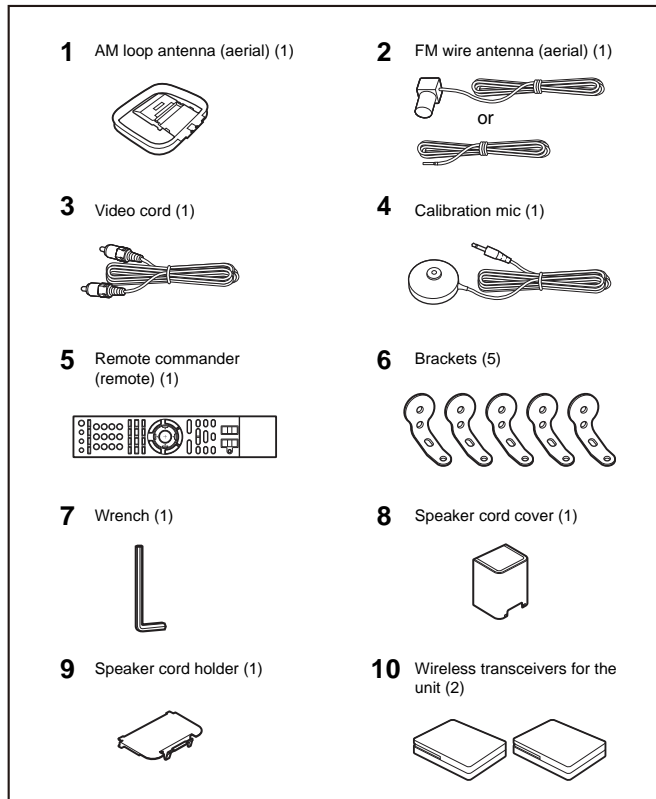

BDV-IS1000/IT1000ES

ACCESSORIES (for BDV-IS1000)

Ref. No.	Part No.	Description	Remark
	4-109-708-13	MANUAL, INSTRUCTION (ENGLISH)	
	4-109-708-23	MANUAL, INSTRUCTION (FRENCH) (Canadian)	
1	1-754-059-12	ANTENNA, LOOP (AM loop antenna (aerial))	
2	1-754-147-41	ANTENNA (FM) (FM wire antenna (aerial))	
3	1-769-108-11	CORD, CONNECTION (Video cord)	
4	1-542-670-11	MEASUREMENT MIC (MONO) (Calibration mic: ECM-AC2)	
5	1-480-787-11	REMOTE COMMANDER (RM-ADP030)	
6	3-097-956-01	BRACKET, WALL (1 piece) (for SS-IT15)	
7	2-990-607-11	WRENCH, HEXAGON BAR (for SS-IT15)	
8	3-277-783-01	COVER (CORD) (Speaker cord cover) (for TA-SA100WR)	
9	3-277-784-01	BOTTOM COVER (CORD) (Speaker cord holder) (for TA-SA100WR)	
10	A-1368-101-A	EZW-RT10 (Wireless transceiver) (1 piece)	

- Please refer to the service manual of SS-IS15 for Front, Center and Surround speakers (with speaker cord).

- Please refer to the service manual of SS-ISW1 for Subwoofer (with speaker cord).

- Please refer to the service manual of TA-SA100WR for Surround amplifier.