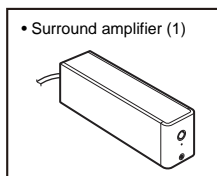

51 Baffle covers (short 3, long 2)

52 Grilles (5)

53 Foot pads (thick 2, thin 2)

54 Wall mounting brackets (top) (5)

55 Wall mounting brackets (bottom) (5)

56 Bracket covers (10)

57 Screws (5)

58 AM loop antenna (aerial) (1)

59 FM wire antenna (aerial) (1)

60 Speaker cords (6, white/red/blue/gray/green/purple)

61 Video cord (1)

62 Remote commander (remote) (1)

63 Calibration mic (1)

64 Speaker cord cover (1)

65 Speaker cord holder (1)

66 Wireless transceivers for the unit (2)

67 Desktop stands (4)

68 Foot

Desktop stand - bottom view -