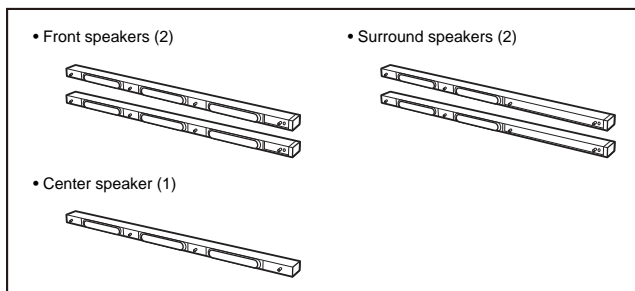

• Please refer to the service manual of SS-ITC1/ITF1/ITR1 for Front, Center, Surround speakers.

• Please refer to the service manual of SS-ITW1 for Subwoofer.

• Please refer to the service manual of TA-SA100WR for Surround amplifier.

51 Baffle covers (short 3, long 2)

52 Grilles (5)

53 Foot pads (thick 2, thin 2)

54 Wall mounting brackets (top) (5)

55 Wall mounting brackets (bottom) (5)

56 Bracket covers (10)

57 Screws (5)

58 AM loop antenna (aerial) (1)

59 FM wire antenna (aerial) (1)

60 Speaker cords (6, white/red/blue/gray/green/purple)

61 Video cord (1)

62 Remote commander (remote) (1)

63 Calibration mic (1)

64 Speaker cord cover (1)

65 Speaker cord holder (1)

66 Wireless transceivers for the unit (2)

67 Desktop stands (4)

68 Foot

Desktop stand - bottom view -