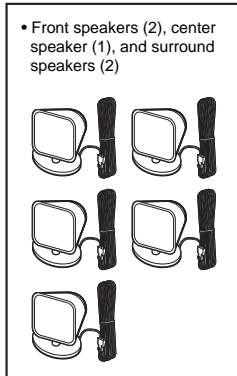

BDV-IS1000/IT1000ES

ACCESSORIES (for BDV-IS1000)

Ref. No.	Part No.	Description	Remark
	4-109-708-13	MANUAL, INSTRUCTION (ENGLISH)	
	4-109-708-23	MANUAL, INSTRUCTION (FRENCH) (Canadian)	
1	1-754-059-12	ANTENNA, LOOP (AM loop antenna (aerial))	
2	1-754-147-41	ANTENNA (FM) (FM wire antenna (aerial))	
3	1-769-108-11	CORD, CONNECTION (Video cord)	
4	1-542-670-11	MEASUREMENT MIC (MONO) (Calibration mic: ECM-AC2)	
5	1-480-787-11	REMOTE COMMANDER (RM-ADP030)	
6	3-097-956-01	BRACKET, WALL (1 piece) (for SS-IT15)	
7	2-990-607-11	WRENCH, HEXAGON BAR (for SS-IT15)	
8	3-277-783-01	COVER (CORD) (Speaker cord cover) (for TA-SA100WR)	
9	3-277-784-01	BOTTOM COVER (CORD) (Speaker cord holder) (for TA-SA100WR)	
10	A-1368-101-A	EZW-RT10 (Wireless transceiver) (1 piece)	

- Please refer to the service manual of SS-IS15 for Front, Center and Surround speakers (with speaker cord).