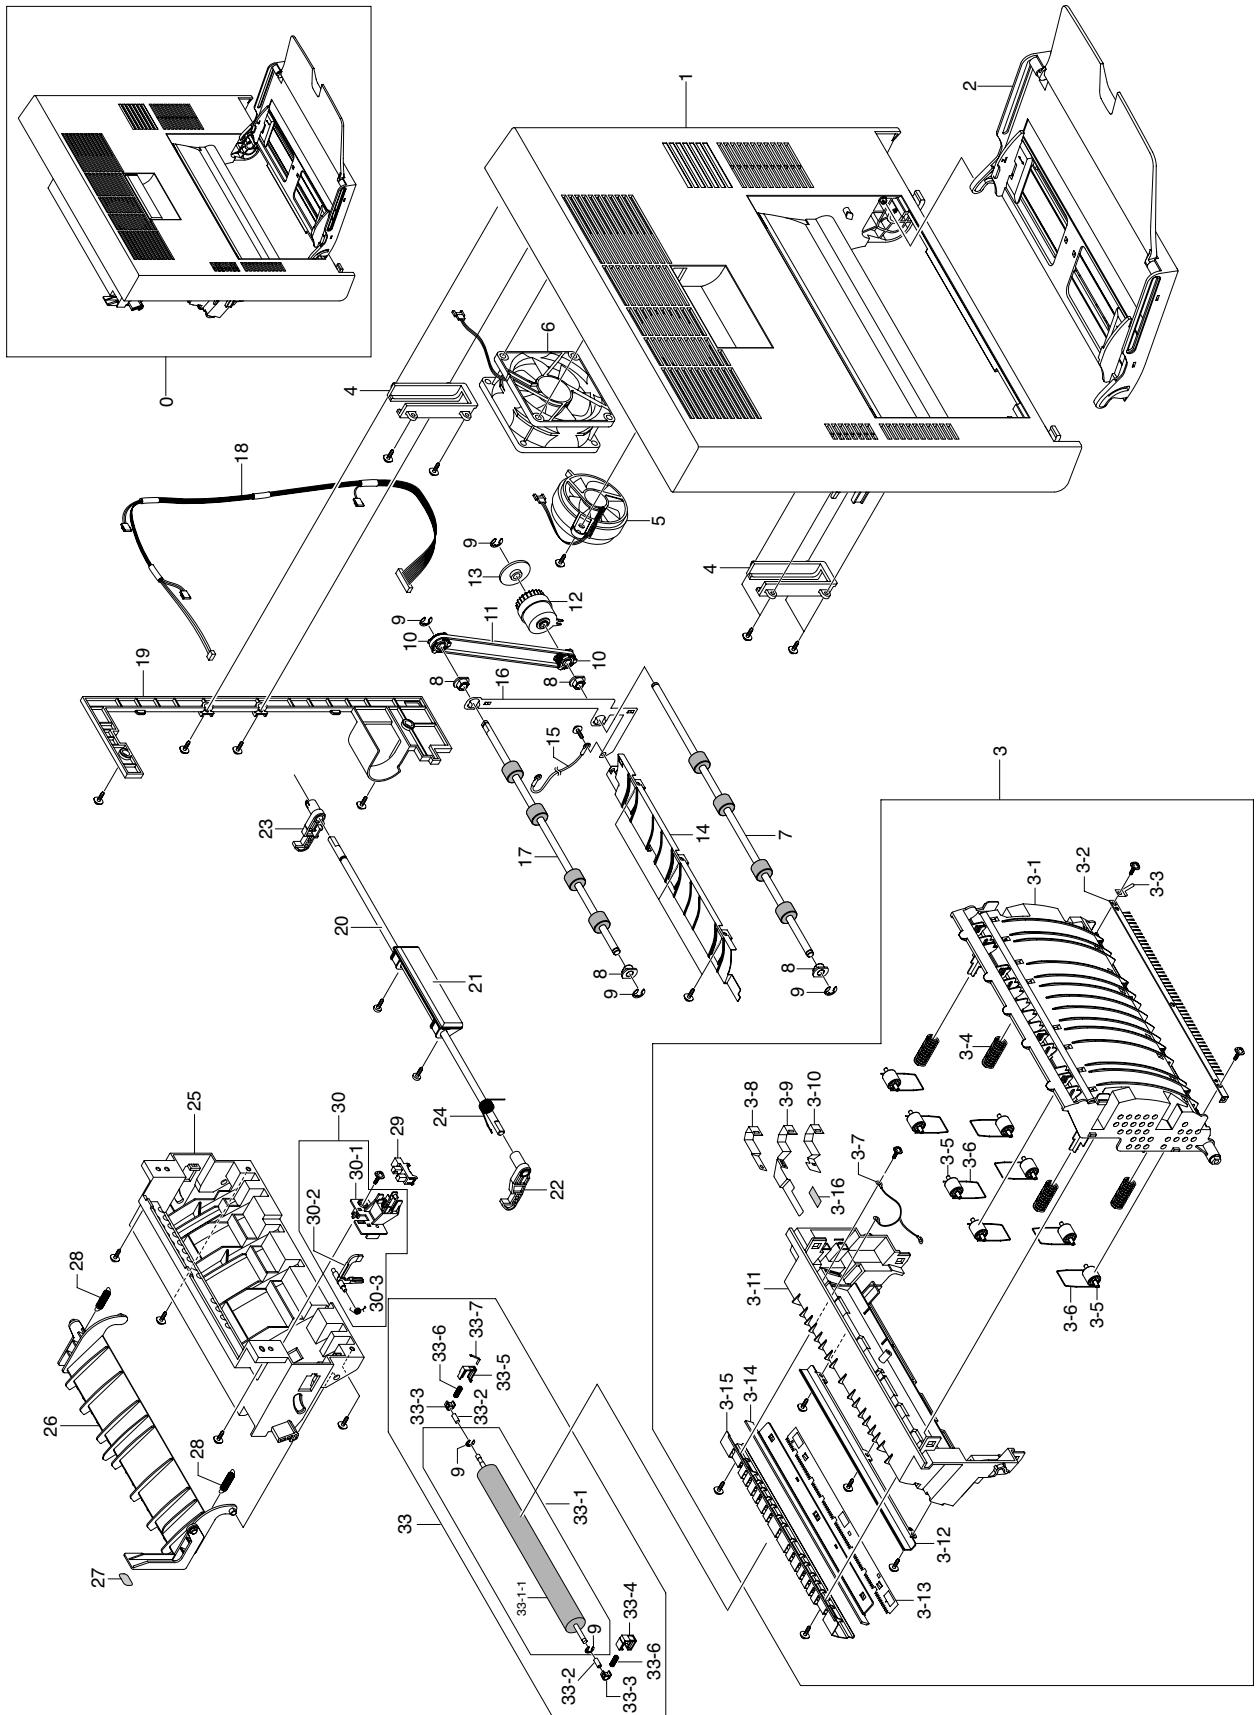

7.10 Side Duplex