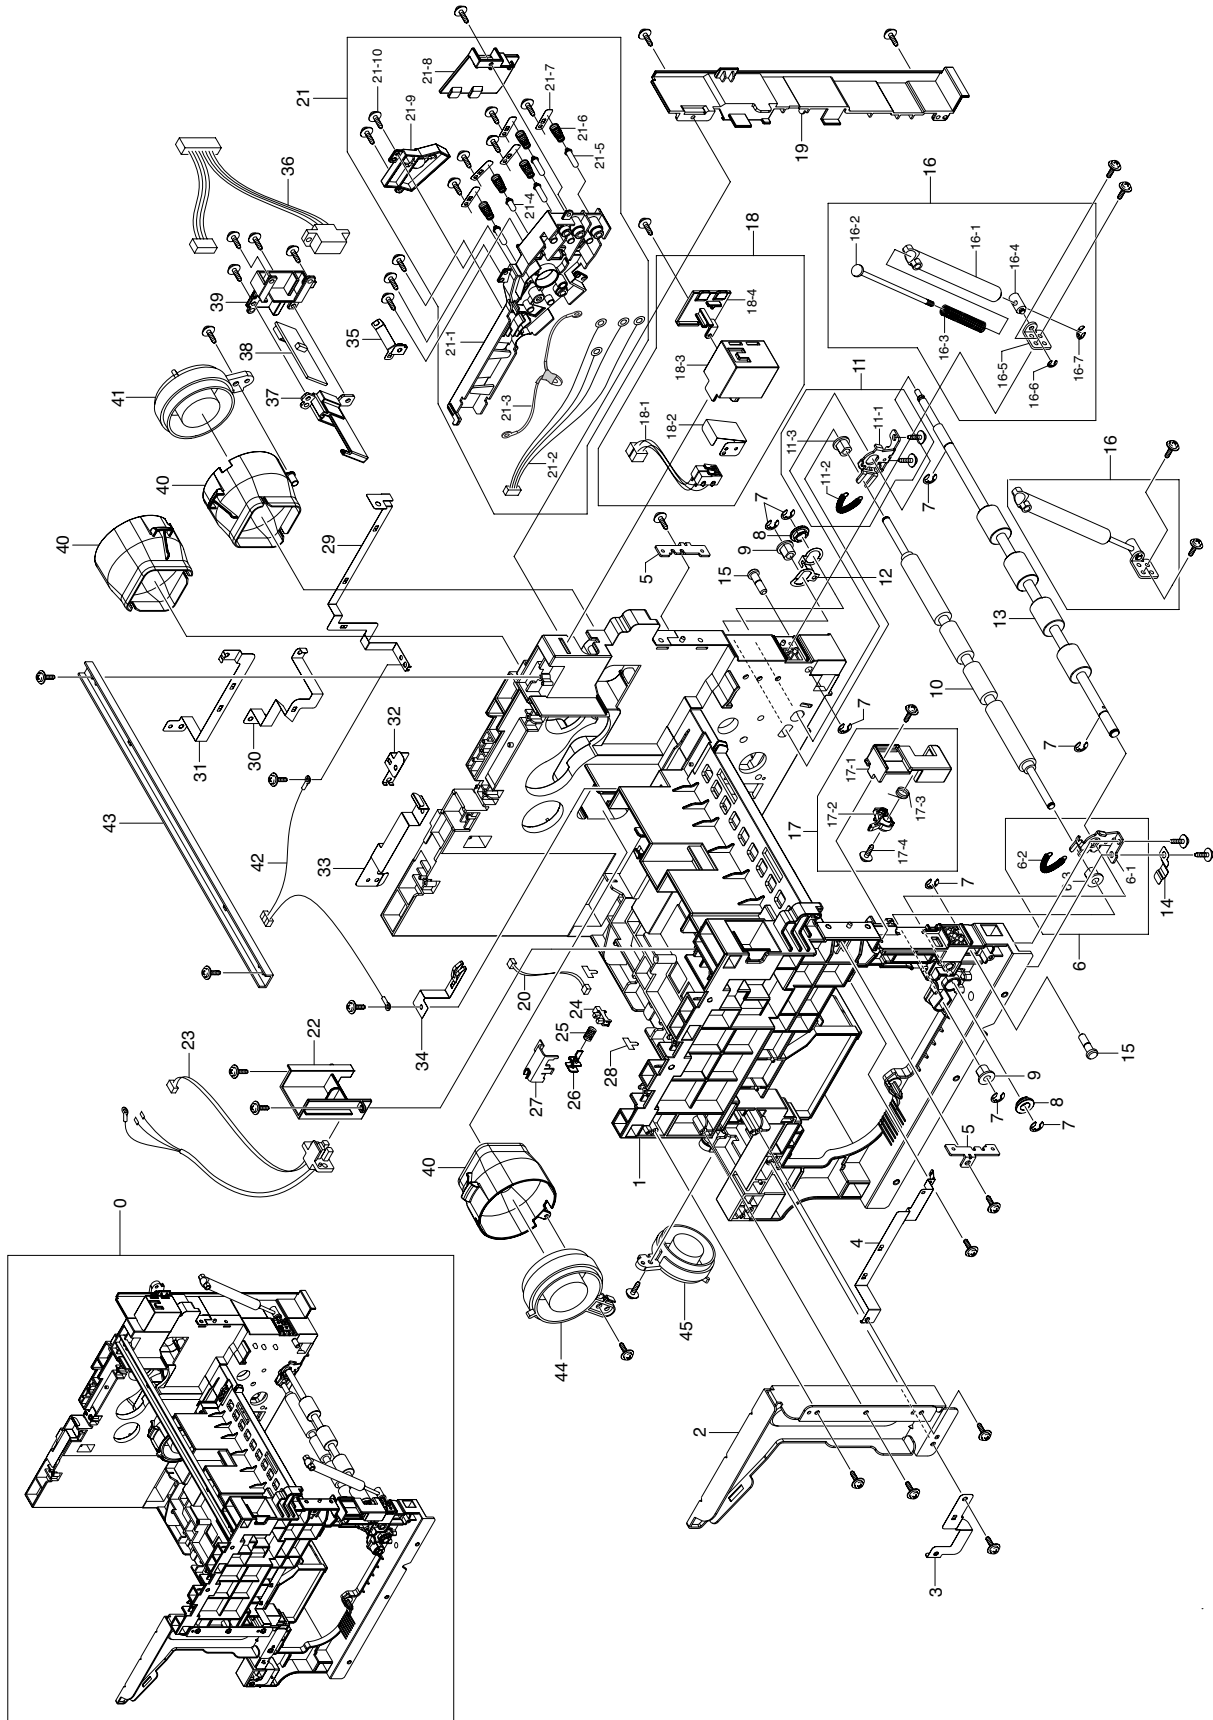

7.3 Main Frame