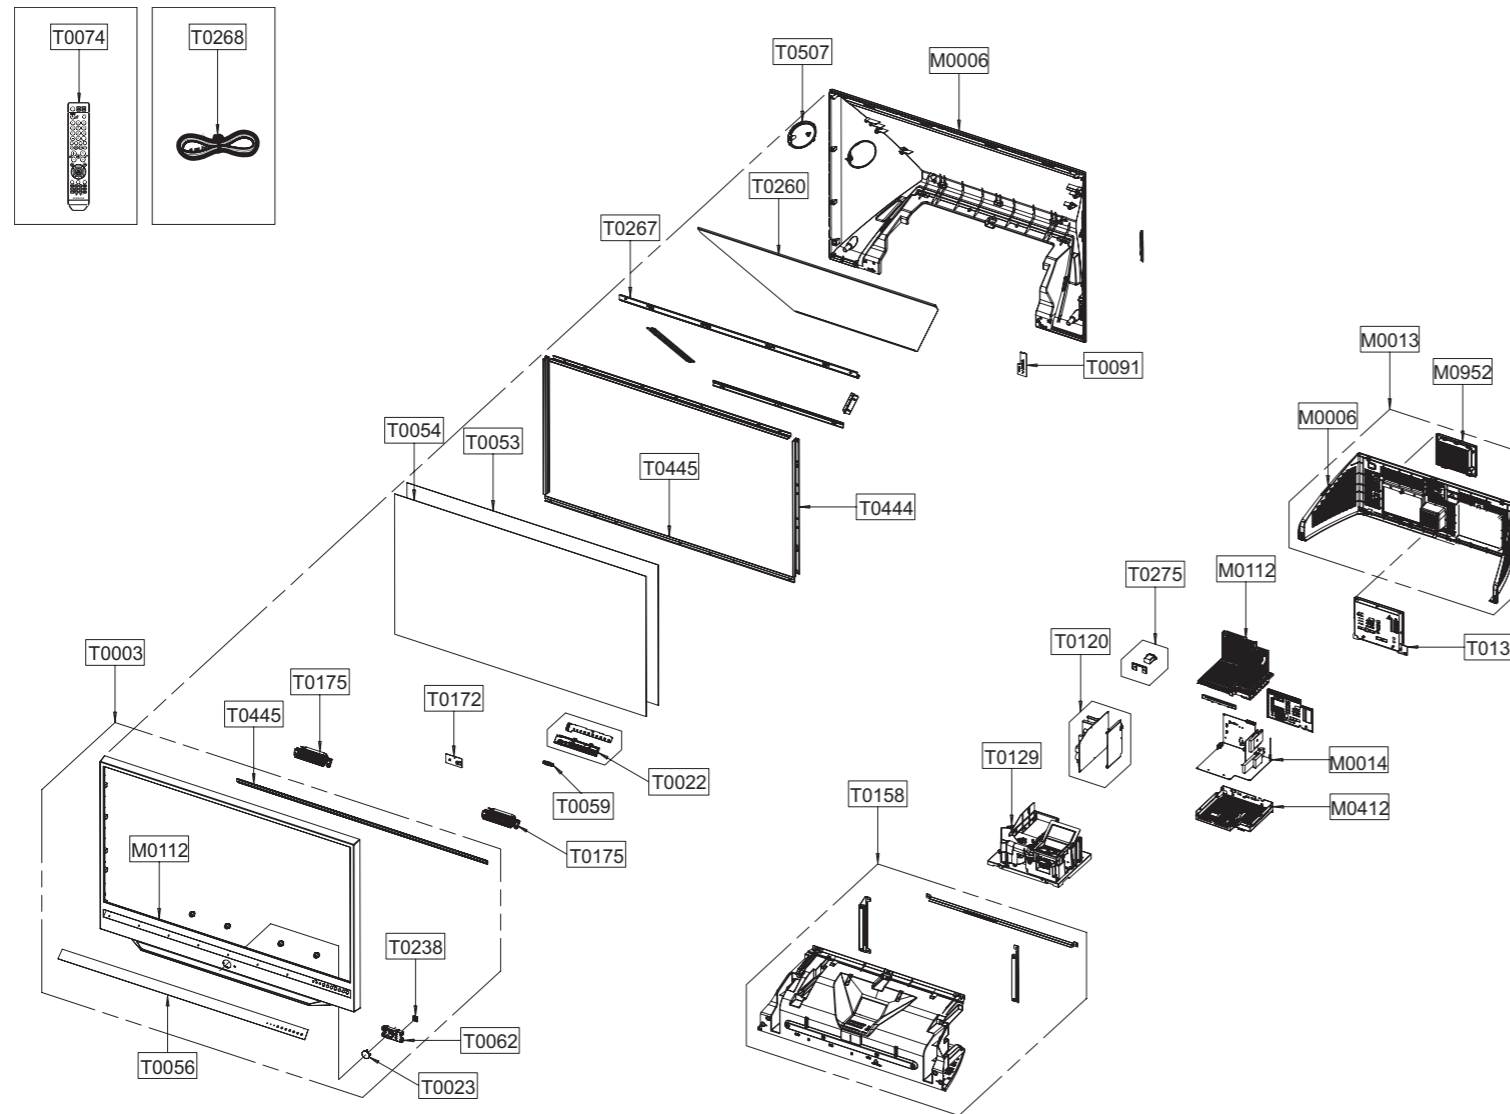

### 4-1 HLS6188WX/XAA

You can search for the updated part code through ITSELF web site.

URL:<http://itself.sec.samsung.co.kr>

Loc.No.	Code No.	Description	Specification	Q'ty	SA/SNA	Remark
M0006	BP63-00713A	COVER-REAR	61K2/K3,HIPS,HB,BK500	1	S.N.A	
M0006	BP63-00714A	COVER-REAR BOTTOM	K2/K3,HIPS,V0,BK500	1	S.N.A	
M0013	BP96-01473A	ASSY COVER P-REAR BOTTOM	K2/K3,HIPS,V0,B	1	S.A	
M0014	BP94-02258E	ASSY PCB MAIN	USA,FULL,LAMP	1	S.A	
M0112	BP63-00706C	COVER-FRONT	61K3,ABS+PMMA,HB,SEA(GAL Ful	1	S.N.A	
M0112	BP96-01432A	ASSY SHIELD P-PCB	L66A,SPT,E,T0.5,POD	1	S.N.A	
M0412	BP96-01421A	ASSY BRACKET P-PCB	NOBEL,SECC,T1.0	1	S.N.A	
M0952	BP63-00710A	COVER-DUCT	K2/K3,ABS,V0,BK07,RT195	1	S.N.A	
T0003	BP96-01487C	ASSY COVER P-FRONT	61K3,SEA(GAL Full),AB	1	S.A	
T0022	BP64-00587B	KNOB CONTROL	K3,ABS,HB,BK07	1	S.N.A	
T0023	BP64-00589A	KNOB POWER	K3,PC,VIOLET	1	S.N.A	
T0053	BP67-00270A	SCREEN FRESNEL	HURRICANE,61W,1381mm*790m	1	S.A	
T0054	BP67-00269A	SCREEN LENTI	HURRICANE,61W,1381mm*790mm,	1	S.A	
T0056	BP63-00712C	COVER-DECORATION	61K3,PC SHEET,T0.6,SEA,	1	S.N.A	
T0059	BP64-00590A	INDICATOR LED	K2,ABS,HB,MILKY SMOG	1	S.N.A	
T0062	BP61-01227A	HOLDER-POWER	K3,ABS HB,BK07,AL V/P	1	S.N.A	
T0074	BP59-00115A	REMOCON	TM87B,54,34mArms,2,0V~3.6Vdc(AAA	1	S.A	
T0091	BP94-02270A	ASSY PCB MISC-AV SIDE	HLS5686,L64D,K2	1	S.A	
T0120	BP94-02261B	ASSY PCB POWER	L64D(L6),AC120V_POD,W/O M	1	S.A	
T0129	BP96-01491C	ASSY ENGINE P-DLP	61K3,PHILIPS 132W,E22,	1	S.A	
T0130	BP96-01431C	ASSY COVER P-TERMINAL BOARD	GALILEI(Full)	1	S.A	
T0158	BP96-01462C	ASSY COVER P-MAIN	K2,K3,SAMEX,HIPS,V0,BK	1	S.N.A	
T0172	BP94-02272A	ASSY PCB MISC-RMC	HLS5686,L64D,K2	1	S.A	
T0175	BP96-01441A	ASSY SPEAKER P	8ohm,K3,DLP,10W,BAR,Horn	1	S.A	
T0175	BP96-01441B	ASSY SPEAKER P	8ohm,K3,DLP,10W,Right,BAR	1	S.A	
T0238	BP64-00385A	WINDOW REMOCON	50L3,PC,VIOLET	1	S.N.A	
T0260	BP67-00256A	MIRROR-FRONT	Front mirror 61",Glass,1320	1	S.A	
T0267	BP61-01226A	BRACKET-MIRROR TOP	61K2,AL6063,EXTR	1	S.N.A	
T0268	3903-000144	CBF-POWER CORD	DT,US,BP3/Y,U(IEC C13-RA)	1	S.A	
T0275	BP96-00972A	ASSY MISC P-INLET	SVP-50L6HD,HURRICANE,D	1	S.A	
T0444	BP96-01584A	ASSY BRACKET P-SCREEN SIDE	61K3,AL6063,E	2	S.N.A	
T0445	BP96-01500A	ASSY BRACKET P-SCREEN BOTTOM	61K2,AL6063	1	S.N.A	
T0445	BP96-01499A	ASSY BRACKET P-SCREEN BOTTOM	61K2,AL6063	1	S.N.A	
T0507	BP63-00709A	COVER-DUST	K2/K3,HIPS,HB,BK500	2	S.N.A	