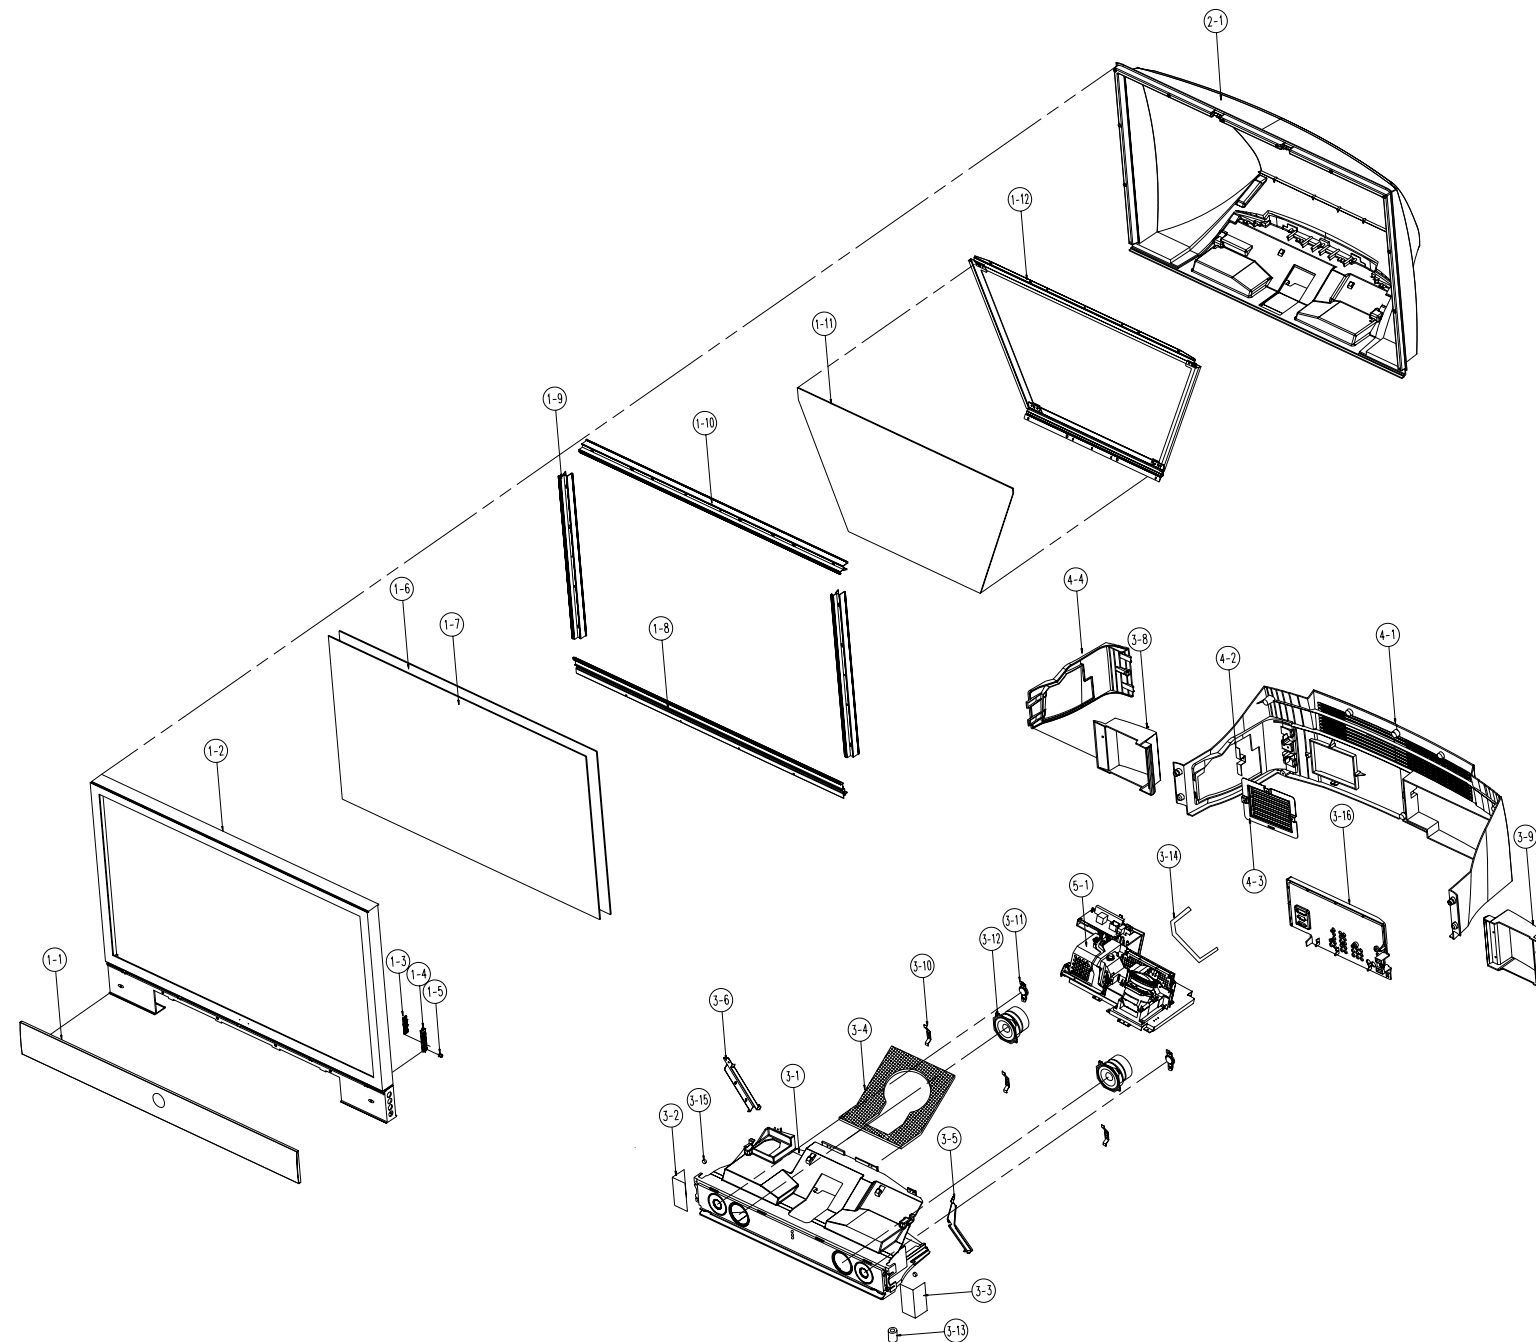

7-9 HLM617WX/XAA

You can search for the updated part code through ITSELF web site.
URL : <http://itself.sec.samsung.co.kr>

No	Code No	Description	Specification	Q'ty	S.N.A
1-1	BP96-00157H	ASSY COVER P-GRILLE;61L2,MIJU,HIPS,HB,GR		1	S.N.A
1-2	BP96-00158H	ASSY COVER P-FRONT;61L2HIPS,HB,GRY,XAA		1	S.N.A
1-3	BP64-00072A	KNOB-FAMILY;617W,ABS HB,GRAY		1	
1-4	BP64-00074A	KNOB-HOLDER;617W,ABS HB,GRAY		1	
1-5	BP64-00073A	KNOB-POWER;617W,ABS HB,GRAY,SVM-3012		1	
1-6	BP64-00098A	SCREEN-FRESNEL;617W,PMMA,T1.5,1381*790		1	
1-7	BP64-00099A	SCREEN-LENTI;61W,PMMA,T2.1,1381*790		1	
1-8	BP61-00162A	BRACKET-SCREEN-BOT,ASSY;617W,AL 6063 EXT		1	
1-9	BP61-00160A	BRACKET-SCREEN-SIDE,ASSY;617W,AL6063 EXT		2	
1-10	BP61-00161A	BRACKET-SCREEN-TOP,ASSY;617W,AL6063 EXTR		1	
1-11	BP67-00043A	MIRROR-FRONT,DM1;61,GLASS,1197*678*629,		1	
1-12	BP61-00151A	BRACKET-MIRROR,ASSY;617W,BLK		1	
2-1	BN63-00373C	COVER-BACK;61W DLP,HIPS,VO,GRAY,DG-703P		1	
3-1	AA64-00548D	CABINET-MAIN;43J6,HIPS,VO,G4309,SV-012P		1	
3-2	BP61-00104A	BRACKET-FRONT,R;617W,SECC-1,T1.6,CLR		1	
3-3	BP61-00127A	BRACKET-FRONT,L;617W,SECC-1,T1.6,CLR		1	
3-4	BP60-00013A	SPACER-DUST COVER,;SPONGE PE FOAM BLK VO		1	S.N.A
3-5	AA61-00853B	BRACKET-SUPPORT,L;50J6,SECC-1,T1.6,NTR		1	
3-6	AA61-01202A	BRACKET-SUPPORT;507W,SECC-1,T1.6,NTR		1	
3-8	BP61-00105A	HOLDER-BACK,R,;HIPS VO,GRAY,DG-703P		1	
3-9	BP61-00106A	HOLDER-BACK,L,;HIPS VO,GRAY,DG-703P		1	
3-10	AA61-00165B	BRACKET-GRILLE;43J6,SECC-1,T1.0,-,-,BLK,		3	
3-11	3001-001144	SPEAKER;25W,7ohm,88dB,1.6KHz		2	
3-12	3001-001282	SPEAKER;25W,80HM,90DB,55HZ		2	
3-13	AA63-60117A	SPACER-FOOT;SVP403J,NEOPRENE,-,-,-,BLK,-		2	
3-14	BP96-00139A	ASSY MISC P-SUPPORT BACK;507W		1	
3-15	AA61-00678B	HOLDER-BOSS;43/50L2,HIPS,NTR,HB		2	
3-16	BP96-00082A	ASSY COVER P-TERMINAL BOARD;HLM507W,HIPS		1	
4-1	AA64-02831A	CABINET-BACK,BOT;507W,HIPS,VO,GRY,G4309		1	
4-2	AA61-10379B	BRACKET-COVER;SP43J6,SECC-1,T1.0,-,-,-		1	
4-3	AA61-01201A	BRACKET-DUCT,OUT;507W,SECC-1,T0.8,BLK		1	
4-4	AA63-00598A	COVER-LAMP;507W,HIPS,VO,GRY,G4309		1	
5-1	BP96-00087B	ASSY MISC P-ENGINE MECHA;61 DLP,ENGINE,		1