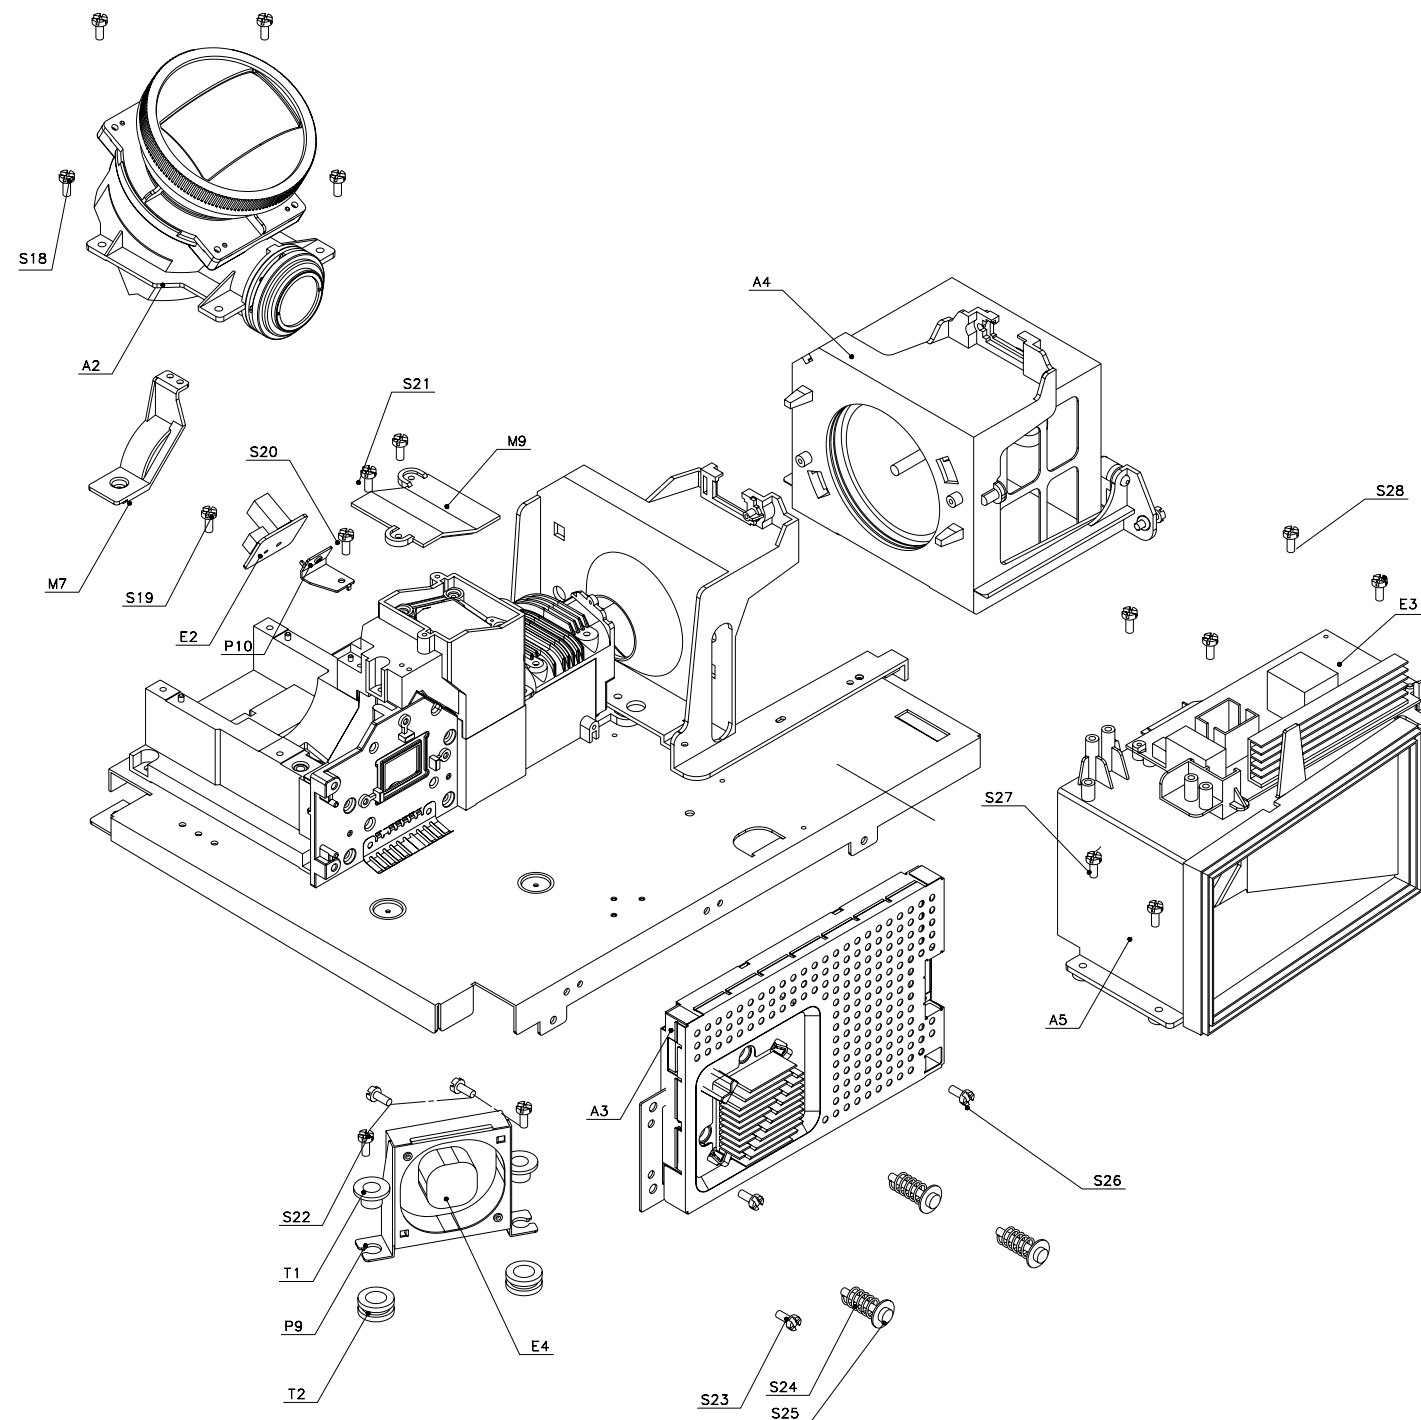

Exploded View & Parts List

T3		AA60-00150A		SPACER RUBBER-PRISM	RUBBER	2
2		BN67-00064A		LENS-ILL-E4	PI=42,R1=98,281,R2=54,766,BSC7,T=8	
S3	B/L+H/P	6001-000871		SCREW-MACHINE	BH,+,M2,L6,ZPC(YEL),SWRCH10R	4
A3		BP96-00249A		ASS'Y-DMD PANEL		
S24		AA61-01195A		SPRING COIL-DMD		3
S25	D/P+AHP	6001-000942		SCREW-MACHINE	PH,+,M3,L30,ZPC(YEL),SWRCH10A	3
P1		AA61-01169A		BRKT-ENGINE BOTTOM	SECC t=1.6	1
M1		AA61-01182A		BASE-ENGINE	PC+GF30%	1
P5		AA61-01178A		SPRING-L/T	SUS T+0.2	1
M7		AA63-00582A		COVER-DUST	ABS VO	1
P6		BP63-00018A		SHIELD-OFF LIGHT	SECC t=1.0	1
P9		MD60-00003		SPACER-RUBBER		1
E4		BP31-00002A		SUB FAN	60x60x15	1
		BP60-00013A		SPACER DUST COVER	SPONGE PE FOAM BLK VO	1
		BP60-00013B		SPACER DUST COVER	SPONGE PE FOAM BLK VO	1
		BN63-00420A		COVER DUST-ENGINE	PC+ABS	1
		BN65-00001A		CLAMP-CORE	NYLON 66 DAQC105	2
		BP60-00013B		SPACER-DUST COVER	SPONGE PE FOAM VO BLK(280mm)	1
		AA65-30105C		CLAMP WIRE	NYLON 66	1
		AA61-00097A		HOLDER-WIRE	NYLON 66	1
		AA65-30010B		CLAMP-WIRE	NYLON 66	1
		AA61-20129B		HOLDER-WIRE CLAMP	NYLON 66	1
3		BN67-00058A		MIRROR-LIGHT TUNNEL		1
5		BN67-00061A		LENS-ILL-E2		1
4		BN67-00062A		LENS-ILL-E1		1
1		BN67-00059A		MIRROR-ILL-M1	GLASS,41x28,NTR,T3,FRONT COATING	1
6		BN64-00093A		GLASS-TIR PRISM	BSC7,T36,53,45x38,NTR	1
S11	E/B+BBE	6001-001627		SCREW-MACHINE	PWH,+,M4,L12,ZPC(YEL),SWRCH18A,FP	7
S18	HLB+BBE	6001-001627		SCREW-MACHINE	PWH,+,M4,L12,ZPC(YEL),SWRCH18A,FP	4
S6	SLT+B/E	6003-000257		SCREW-TAPTITE	PH,+,M2,L6,ZPC(YEL),SM20C	5
S22	FAN+BSF	6003-000279		SCREW-TAPTITE	BH,+,M3,B,L20,ZPC(YEL)	2
S22	BSF+BBE	6003-000279		SCREW-TAPTITE	BH,+,M3,B,L20,ZPC(YEL)	2
S26	BOL+B/E	6003-000259		SCREW-TAPTITE	BH,+,B,M3,L8,ZPC(YEL)	1
S5	ACW+B/E	6003-000259		SCREW-TAPTITE	BH,+,B,M3,L8,ZPC(YEL)	3
S29	ACC+B/E			SCREW-TAPTITE	BH,+,B,M3,L8,ZPC(YEL)	3

< 50" : 61" Optical materials >

50" DLP			61" DLP		
MAKER	DESCRIPTION	CODE NO	MAKER	DESCRIPTION	CODE NO
HTL	LAMP-MERCURY-TS	AA47-00007A	OSRAM	LAMP-MERCURY-OS	BP47-00002A
HTL	LAMP-BALLAST-TS	AA47-00008A	OSRAM	LAMP-BALLAST-OS	BP47-00003A
OCLI	50"W MIRROR-FRONT	BP67-00033A	OCLI	61"W MIRROR-FRONT	BP67-00035A
TOPPAN	50" LENTI	AA67-00169A	TOPPAN	61" LENTI	BP64-00099A
TOPPAN	50" FRESNEL	AA67-00172A	TOPPAN	61" FRESNEL	BP64-00098A