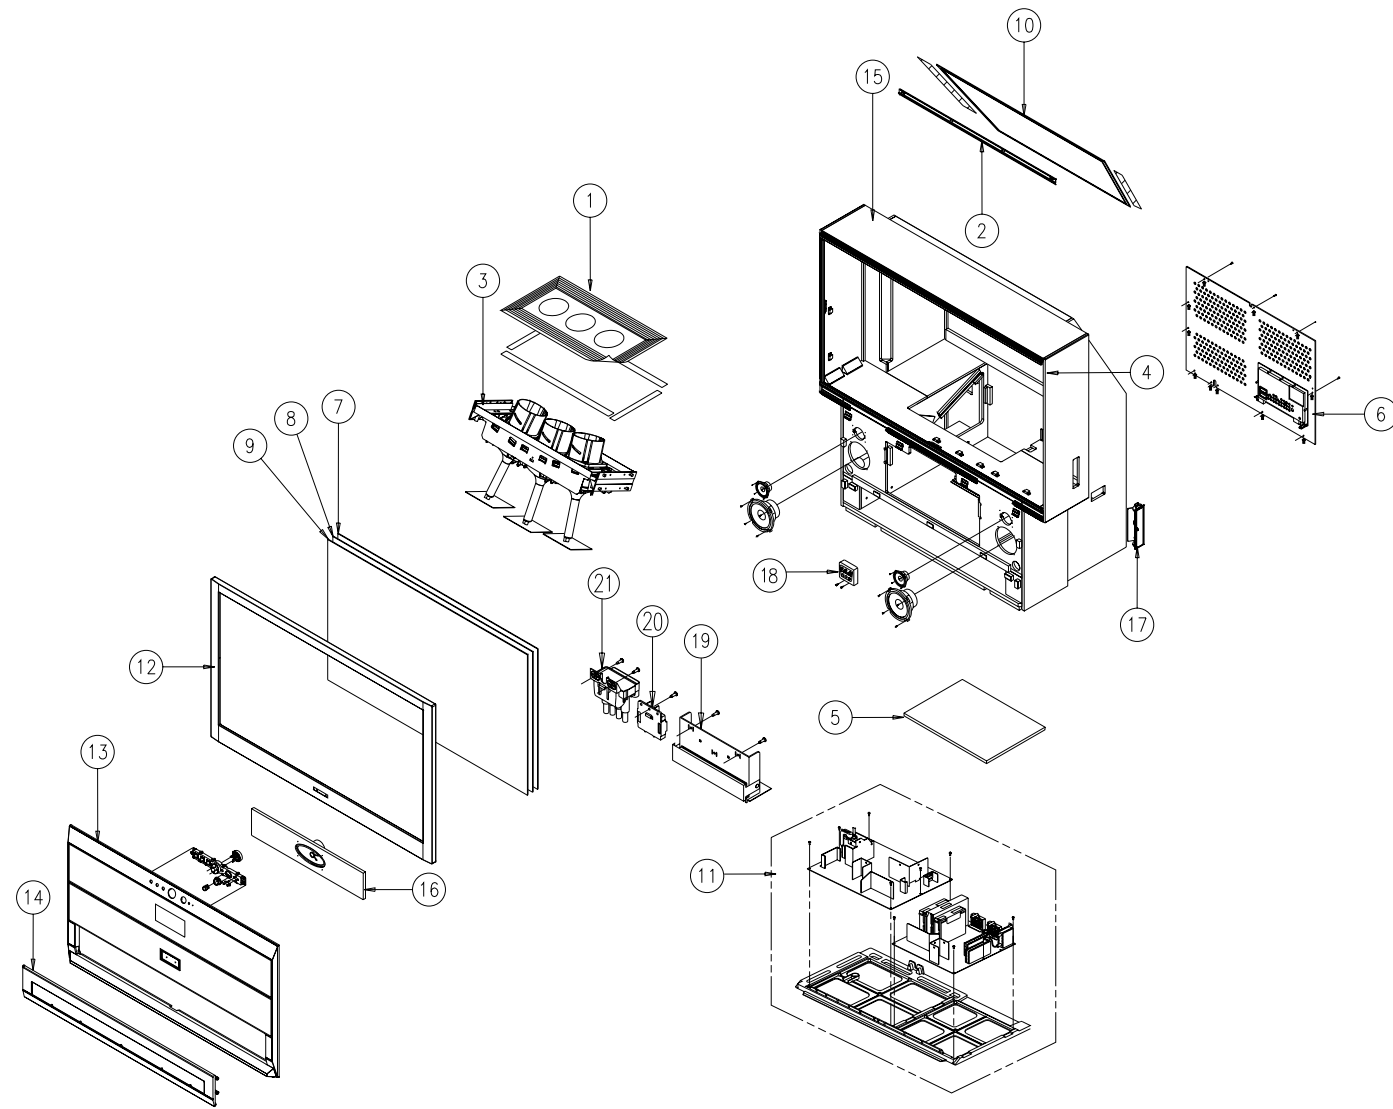

6. Exploded View & Parts List

6-1 HCN653WX//XAA

You can search for the updated part code through ITSELF web site.
 URL : <http://itself.sec.samsung.co.kr>

No	Code No	Description;Specification	Q'ty	Remark	S.N.A
1	AA60-00134A	SPACER-COVER,DUST;65W3,SPONGE,T3.0,94HF-	1		S.N.A
2	AA61-00357H	HOLDER-MIRROR;W3,ABS HB,L1060,BLK	1		S.N.A
3	AA61-00475B	BRACKET-CRT,MAIN;54,SECC,T1.6,-,-,-,-	1		
4	AA61-00973D	HOLDER-SCREEN,L:65W3,ABS HB,BLK	1		
5		COVER-DUST,WOOD	1		
6	AA64-02266A	CABINET-BACK,BOT;J8,HIPS,V0,BLK	1		
7	AA67-00202A	SCREEN-TINT;65W,1466*862,T=0.7,P	1		
8	AA67-00125B	SCREEN FRESNEL;65W,1468*864,T2	1		
9	AA67-00133A	SUN SCREEN-AG;65W,1468*864*,T=82%,G=110	1		
10	AA67-00164A	MIRROR-FRONT;65W3,GLASS ,1177*891*614,FS	1		
11	BP91-00798M	ASSY CHASSIS;HCN653WX/XAA,P55A	1		S.N.A
12	AA91-00754J	ASSY-FRONT MASK;65W3,ABS,HB,DGM1262,XAA	1		
13	BP96-00308A	ASSY COVER P-CABINET BOT;55W3,HIPS,V0,GR	1		
14	AA91-00757K	ASSY-DOOR RACK;W3,CIS,GRY,HIPS,HB,SVM113	1		
15	BP64-00085B	CABINET-WOOD;65W3,WOOD,D-GRY,XAA	1		S.N.A
17	AA91-00762D	ASSY-JACK,SIDE;,P54A PAL XAA,W3	1		
18	BP59-00005A	MODULE-FOCUS PACK ASS'Y;PJT TV,F301-P03A	1		