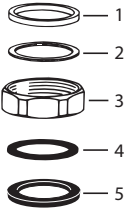

Flush Connections and Flanges

Couplings and Gaskets

Item No.	Code No.	Part No.	Description
F-2-A			
1-3.	0306052	F-2-A	3/4" CP Coupling Assembly
	0306054	F-2-A	3/4" RB Coupling Assembly
	0306077	F-2-A	1" CP Coupling Assembly
	0306060	F-2-A	1-1/4" CP Coupling Assembly
	0306059	F-2-A	1-1/4" RB Coupling Assembly
	0306093	F-2-A	1-1/2" CP Coupling Assembly
	0306088	F-2-A	1-1/2" RB Coupling Assembly
3-4	0306092	F-2-A	1-1/2" CP Coupling Assembly
	0306087	F-2-A	1-1/2" RB Coupling Assembly
1.	5306113	F-5	3/4" SJ Gasket
	5306115	F-5	1" SJ Gasket
	5322176	VBF-5	1-1/4" SJ Gasket
	5322001	VBF-5	1-1/2" SJ Gasket
2.	5306055	F-3	3/4" Friction Ring
	5306056	F-3	1" Friction Ring
	5306057	F-3	1-1/4" Friction Ring
	5306058	F-3	1-1/2" Friction Ring
3.	*	F-2	3/4" CP Coupling
	*	F-2	3/4" RB Coupling
	*	F-2	1" CP Coupling
	*	F-2	1-1/4" CP Coupling
	*	F-2	1-1/4" RB Coupling
	0306045PK	F-2	1-1/2" CP Coupling
	*	F-2	1-1/2" RB Coupling
4.	5319086	S-30	1-1/2" Gasket
5.	0319079	S-21	1-1/2" Rigid Seat
3-5.	0306091	F-2-A	1-1/2" with S-21 Seat