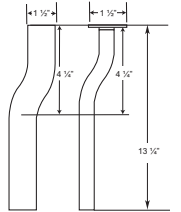

Offset Outlet Tubes

0396202	F-66-A	3/4" x 1" Offset x 13-1/4"
0396203	F-67-A	3/4" x 1-1/2" Offset x 13-1/4"
0396204	F-68-A	3/4" x 2" Offset x 13-1/4"
0396530	F-188	1-1/2" x 1" Offset x 13-1/4"
0396532PK	F-189	1-1/2" x 1-1/2" Offset x 13-1/4"
0396534	F-190	1-1/2" x 2" Offset x 13-1/4"