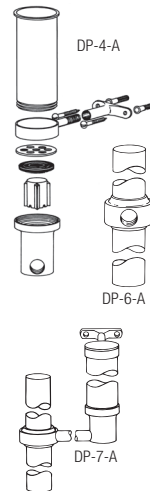

Code No.	Part No.	Description

For Model 120

0306093	F-2-AT	CP Coupling 1-1/2"
0393003	V-600-A	CP Vacuum Breaker
0396293	F-109	CP Tube 1-1/2" x 8" x 5" Bend
0306146	F-5-AT	CP Spud Coupling 1-1/2" x 3"

For Model 121

0306093	F-2-AT	CP Coupling 1-1/2"
0393003	V-600-A	CP Vacuum Breaker
0396316	F-109	CP Tube 1-1/2" x 13" x 5" Bend
0306146	F-5-AT	CP Spud Coupling 1-1/2" x 3"

For Model 122

0306093	F-2-AT	CP Coupling 1-1/2"
0393003	V-600-A	CP Vacuum Breaker
0396322	F-109	CP Tube 1-1/2" x 21" x 5" Bend
0306146	F-5-AT	CP Spud Coupling 1-1/2" x 3"

For Model 136

0393038	V-600-AA	CP Vacuum Breaker 1-1/2" x 36"
0306146	F-5-AT	CP Spud Coupling 1-1/2" x 3"

For Model 137

0306093	F-2-AT	CP Coupling 1-1/2"
0393003	V-600-A	CP Vacuum Breaker
0396339	F-109	CP Tube 1-1/2" x 36" x 5"
0306146	F-5-AT	CP Spud Coupling 1-1/2" x 3"

Drip Pocket Flush Connection Assemblies and Parts

DP-4-A Includes:

0330015	DP-4-A	Drip Pocket
0330026	DP-1002-A	Float & Seat Repair Kit For DP-4-A
0330002	DP-2-A	Drip Pocket Wall Support (Available upon request)

DP-6-A Includes:

0330021	DP-6-A	1-1/2" x 18-1/2" CP Outlet

DP-7-A Includes:

0330002	DP-2-A	D.P. Wall Support
0330015	DP-4-A	Drip Pocket Assembly
0330021	DP-6-A	Drip Pocket Flush Connection
0330004	F-33	Extension Nipple

Use on the following flush valve: 118

Special F-33 Includes:

0330004	F-33	Extension for DP-4-A