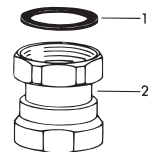

F-22-A

1-2.	0306574	F-22-A1-1/4" IPS RB Union Outlet Assembly	
	0306575	F-22-A1-1/4" IPS CP Union Outlet Assembly	
1.	5319086	S-30	Gasket