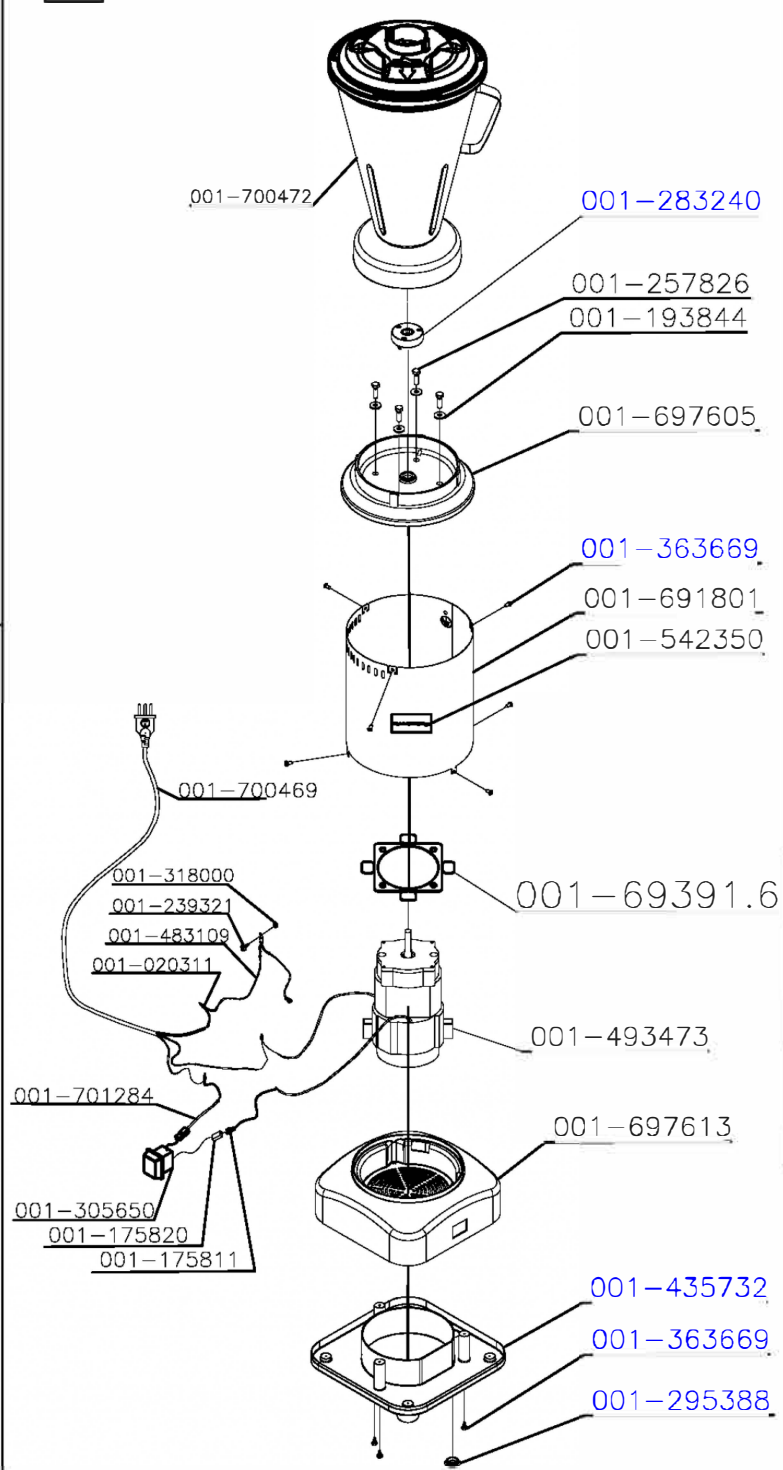

Denomination/Denominación/Dénomination	Item	 Date/Fecha/Date:12/06/2025
HIGH ROTATION BLENDER	TA-4.0MB	
LICUADORA ALTA ROTACION		
LIQUIDIFIC.HAUTE ROTATION		

- 001-254347
- 001-200816
- 001-697309