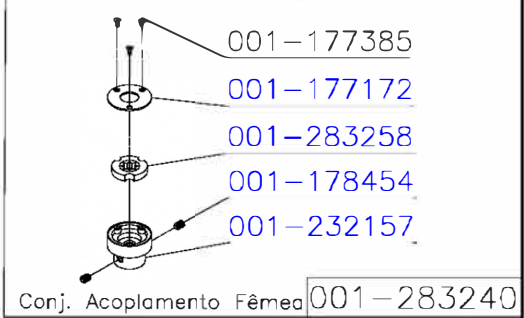

Denomination/Denominación/Dénomination	Item	 Date/Fecha/Date:12/06/2025
HIGH ROTATION BLENDER	TA-4.0MB	
LICUADORA ALTA ROTACION		
LIQUIDIFIC.HAUTE ROTATION		

- 001-254347
- 001-200816
- 001-697309