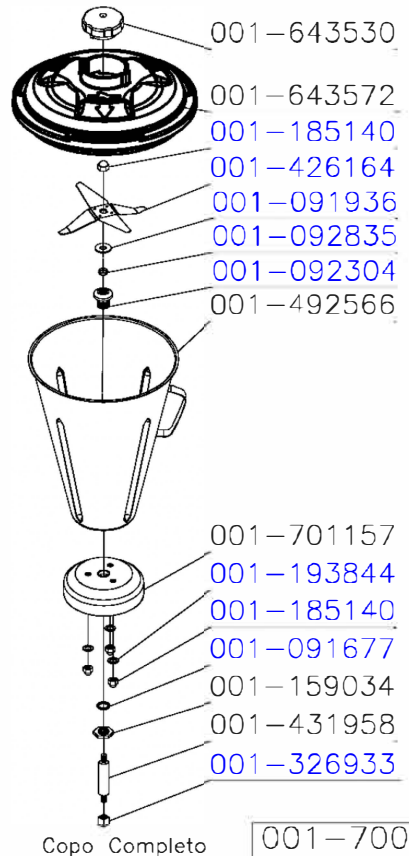

Denomination/Denominación/Dénomination	Item	 Date/Fecha/Date:12/06/2025
HIGH ROTATION BLENDER	TA-4.0MB	
LICUADORA ALTA ROTACION		
LIQUIDIFIC.HAUTE ROTATION		

- 001-254347
- 001-200816
- 001-697309