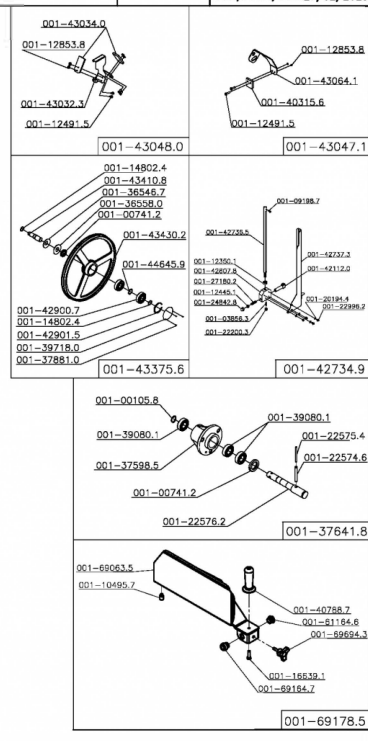

Denominación/Denominación/Dénomination	Item	Skyfo® Repartid
BAND SAW	SI-282HDE-2	Date/Fecha/Date: 27/02/2025
SIERRA PARA HUESOS		
SCIE A OS - 111"		

- 001-33305.0
- 001-33303.4
- 001-33170.8
- 001-10789.1
- 001-35474.0
- 001-36958.6
- 001-32832.4
- 001-39316.9
- 001-33161.9
- 001-31140.5
- 001-33307.7
- 001-43044.7
- 001-54236.9

Cód.	Descrição	UM
001-292869	PULLEY	By the each
001-234060	KNOB M12X154MM - SI-282HD	By the each
001-027294	SCREW NUT DIN 934 ZB	By the each
001-250724	CONTACTOR CWM18.10 220V 50/60	By the each
001-126128	MOTOR PULLEY SK/SKL	By the each
001-150495	BUTTERFLY SCREW M6 DIN 315 S/S	By the each
001-042030	BRACER T-18R-SMALL	By the each
001-124699	CLAMP K22-LM(T-80I)	By the each
001-002674	LOCK PIN 6X50 DIN1481	By the each
001-036781	NYLON COVER CN-4478	By the each
001-104710	NUT M5 DIN 934 S/S	By the each
001-123471	WASHER L.A10,5 INOX	By the each
001-124451	NUT M8 DIN 934 STAINESS STEEL	By the each
001-124486	NUT M6 DIN 934 STAINLESS STEEL	By the each
001-124605	WASHER L.A8,4 STAINLESS STEEL	By the each
001-183512	SCREW M8X40 DIN 933 SS	By the each
001-032832	TERM. PRE-INSUL.AN-2434	By the each
001-171816	WASHER L.A3,2 DIN 125 S/S	By the each
001-222003	NUT M6 DIN 1587 STAINLESS	By the each
001-167983	WASHER L.A4,3	By the each
001-124427	WASHER L.A6,4 125 INOX	By the each
001-201944	WASHER L. A5,3 DIN 125 STAINLESS	By the each
001-002100	CLAMP K22 (T-50R)	By the each
001-166391	SCREW M8X30 DIN 933 STAINLESS STEEL	By the each
001-092053	NUT M4 DIN 934	By the each