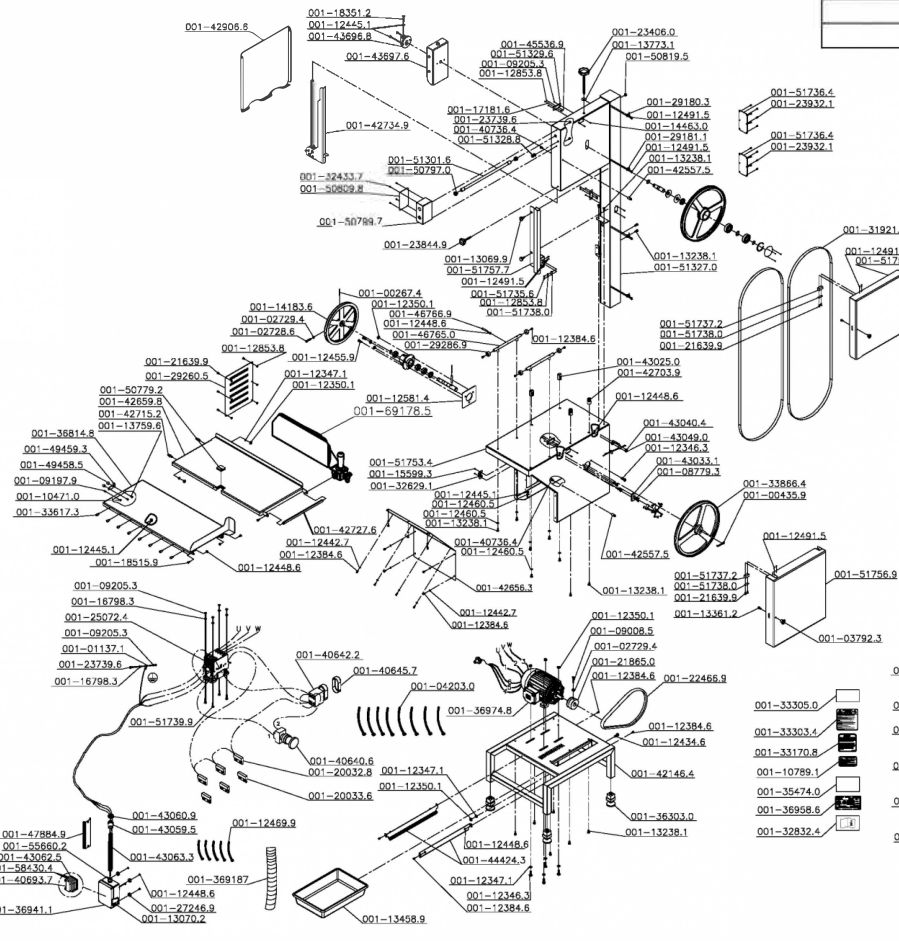

Denominación/Denominación/Dénomination	Item	Skyfo® Repartid
BAND SAW	SI-282HDE-2	Date/Fecha/Date: 27/02/2025
SIERRA PARA HUESOS		
SCIE A OS - 111"		

- 001-33305.0
- 001-33303.4
- 001-33170.8
- 001-10789.1
- 001-35474.0
- 001-36958.6
- 001-32832.4
- 001-39316.9
- 001-33161.9
- 001-31140.5
- 001-33307.7
- 001-43044.7
- 001-54236.9

Cód.	Descrição	UM
001-292869	PULLEY	By the each
001-234060	KNOB M12X154MM - SI-282HD	By the each
001-027294	SCREW NUT DIN 934 ZB	By the each
001-250724	CONTACTOR CWM18.10 220V 50/60	By the each
001-126128	MOTOR PULLEY SK/SKL	By the each
001-150495	BUTTERFLY SCREW M6 DIN 315 S/S	By the each
001-042030	BRACER T-18R-SMALL	By the each
001-124699	CLAMP K22-LM(T-80I)	By the each
001-002674	LOCK PIN 6X50 DIN1481	By the each
001-036781	NYLON COVER CN-4478	By the each
001-104710	NUT M5 DIN 934 S/S	By the each
001-123471	WASHER L.A10,5 INOX	By the each
001-124451	NUT M8 DIN 934 STAINESS STEEL	By the each
001-124486	NUT M6 DIN 934 STAINLESS STEEL	By the each
001-124605	WASHER L.A8,4 STAINLESS STEEL	By the each
001-183512	SCREW M8X40 DIN 933 SS	By the each
001-032832	TERM. PRE-INSUL.AN-2434	By the each
001-171816	WASHER L.A3,2 DIN 125 S/S	By the each
001-222003	NUT M6 DIN 1587 STAINLESS	By the each
001-167983	WASHER L.A4,3	By the each
001-124427	WASHER L.A6,4 125 INOX	By the each
001-201944	WASHER L. A5,3 DIN 125 STAINLESS	By the each
001-002100	CLAMP K22 (T-50R)	By the each
001-166391	SCREW M8X30 DIN 933 STAINLESS STEEL	By the each
001-092053	NUT M4 DIN 934	By the each