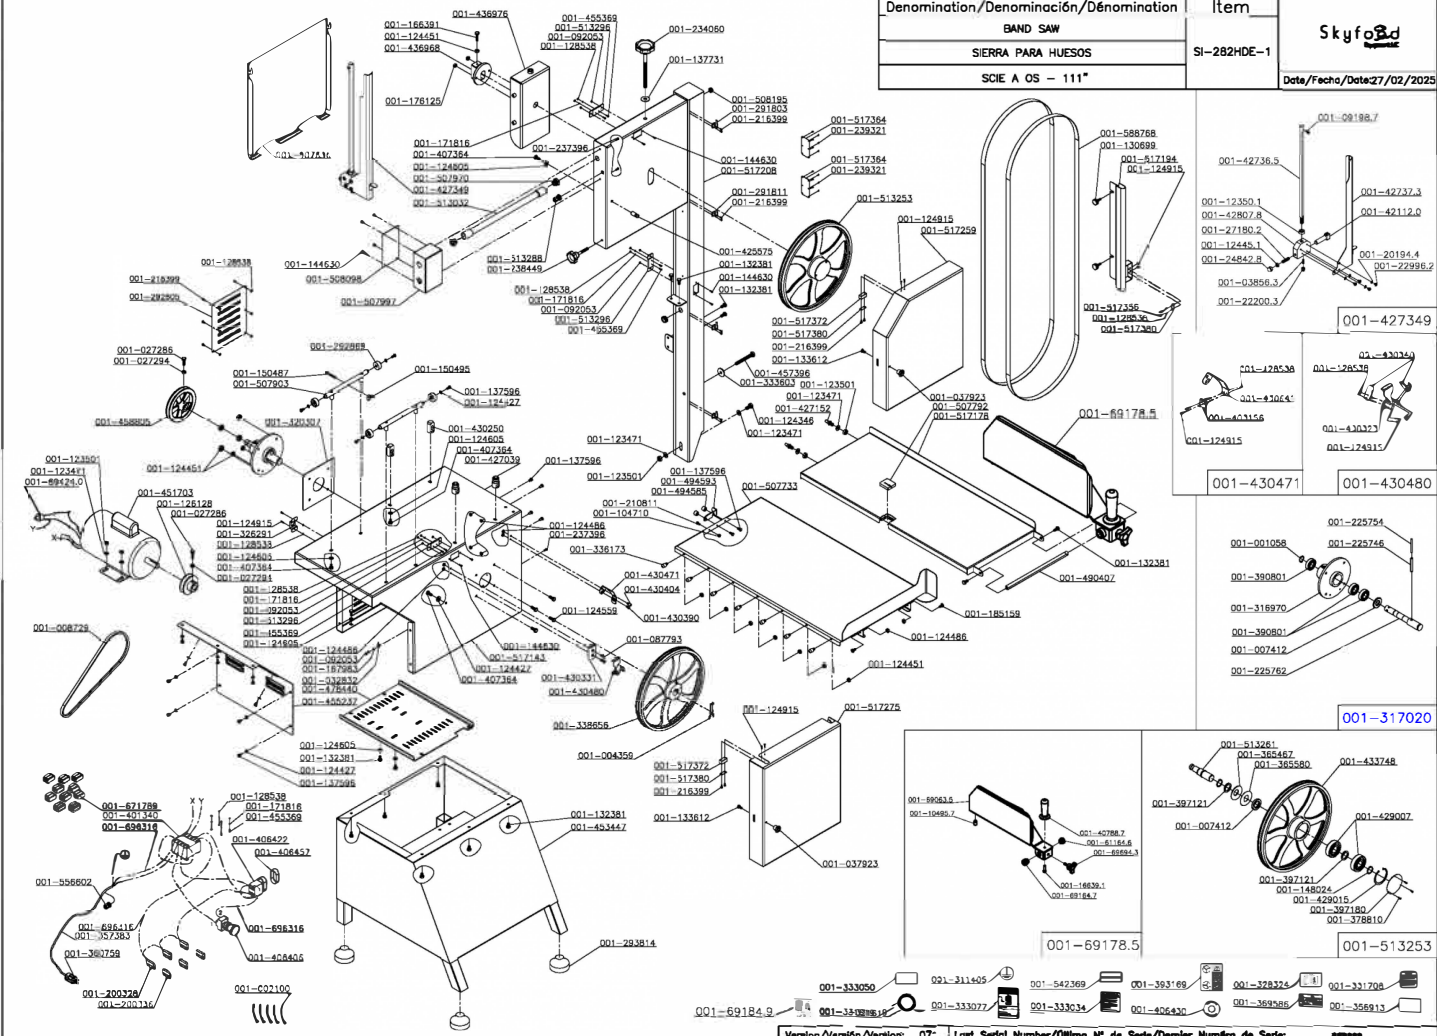

Denomination/Denominación/Dénomination	Item	Skyfoed
BAND SAW	SI-282HDE-1	
SIERRA PARA HUESOS		
SCIE A OS - 111"		

Date/Fecha/Date: 27/02/2025

Version/Versión/Version: 07 Last Serail Number/Último N° de Serie/Damir Númeru de Serie: \*\*\*\*\*

<b>Cód.</b>	<b>Descrição</b>	<b>UM</b>
001-292869	PULLEY	By the each
001-234060	KNOB M12X154MM - SI-282HD	By the each
001-027294	SCREW NUT DIN 934 ZB	By the each
001-250724	CONTACTOR CWM18.10 220V 50/60	By the each
001-126128	MOTOR PULLEY SK/SKL	By the each
001-150495	BUTTERFLY SCREW M6 DIN 315 S/S	By the each
001-209112	MAGNET DIAM.8X4MM	By the each
001-036781	NYLON COVER CN-4478	By the each
001-123471	WASHER L.A10,5 INOX	By the each
001-124451	NUT M8 DIN 934 STAINESS STEEL	By the each
001-124486	NUT M6 DIN 934 STAINLESS STEEL	By the each
001-124605	WASHER L.A8,4 STAINLESS STEEL	By the each
001-032832	TERM. PRE-INSUL.AN-2434	By the each
001-171816	WASHER L.A3,2 DIN 125 S/S	By the each
001-178454	SCREW M6X12 DIN 916 FOSF.	By the each
001-185140	NUT M6 DIN 1587	By the each
001-167983	WASHER L.A4,3	By the each
001-124427	WASHER L.A6,4 125 INOX	By the each
001-201944	WASHER L. A5,3 DIN 125 STAINLESS	By the each
001-002100	CLAMP K22 (T-50R)	By the each
001-166391	SCREW M8X30 DIN 933 STAINLESS STEEL	By the each
001-092053	NUT M4 DIN 934	By the each
001-124915	SCREW M3X10 DIN 84 S/S	By the each
001-128538	NUT M3 DIN 934 S/S	By the each
001-144630	SCREW M4X10	By the each