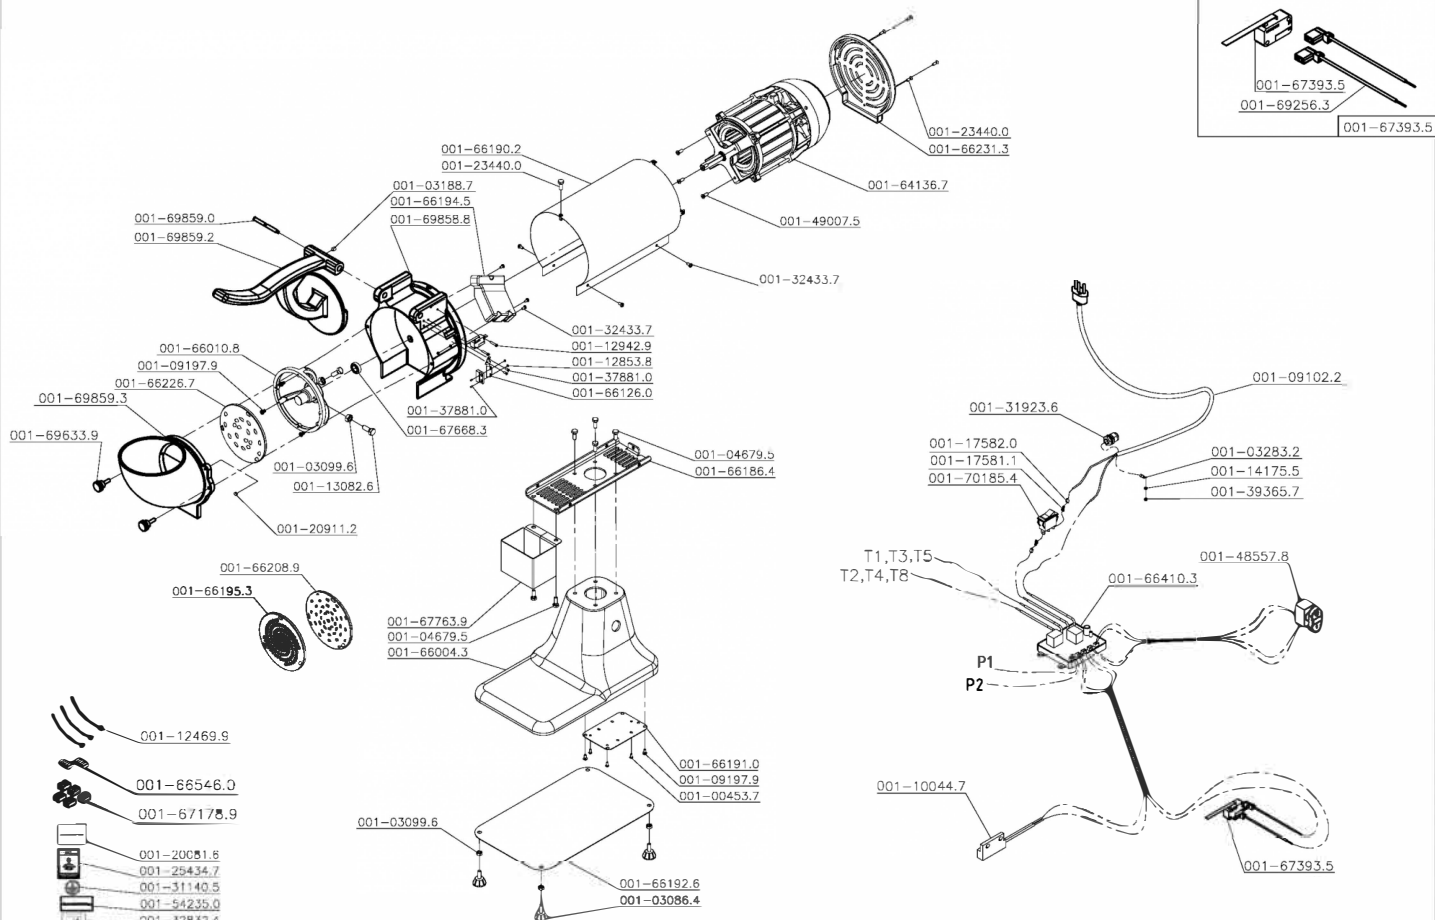

<b>Cód.</b>	<b>Descrição</b>	<b>UM</b>
001-209112	MAGNET DIAM.8X4MM	By the each
001-030864	RUBBER FOOT W/ SCREW M6X17MM	By the each
001-031887	ALLEN SCREW M6X8	By the each
001-091022	CORD3X1MM2 WITH B TYPE PLUG 2PC1PR	By the each
001-124699	CLAMP K22-LM(T-80I)	By the each
001-141755	NUT M4 DIN 934	By the each
001-175811	FEMALE TERMINAL WITH LOCK (FOR WIRE FROM 1 TO 2)	By the each
001-175820	TERMINAL COVER	By the each
001-200816	LABEL PER US DEPT OF LABOR	By the each
001-254347	SAFETY INSTRUCTIONS LABEL	By the each
001-036781	NYLON COVER CN-4478	By the each
001-032832	TERM. PRE-INSUL.AN-2434	By the each
001-004537	SCREW B.4,2X9,5 7971 ZB	By the each
001-030996	SCREW NUT M6 DIN 934 ZB	By the each
001-100447	REED SWITCH NA SM1001	By the each
001-128538	NUT M3 DIN 934 S/S	By the each
001-046795	SCREW 6X20	By the each
001-039888	SCREW M6X16	By the each
001-130826	SCREW M6X20 DIN 933 S/S	By the each
001-234400	SCREW M4X16	By the each
001-319236	CORD PRESS PG13,5 LCP13,5BL+ NUT WITH REDUCTOR	By the each
001-328324	INSTRUCTION MANUAL LABEL	By the each
001-311405	EARTH-WIRE LABEL	By the each
001-092002	SCREW M4X12 DIN 963 INOX	By the each
001-129429	SCREW M3X16 DIN 84 S/S	By the each

Cód.	Descrição	UM
001-660124	BOCAL (CINZA MARTELADO)	By the each
001-662267	Z8 SHREDER DISC BLADE - RQC	By the each
001-684465	PINO PRENDEDOR DA LAMINA(684465)	By the each
001-660108	SUPORTE DOS DISCOS	By the each
001-660140	PUSHER (GREY) - RQC	By the each
001-661937	ARTICULATION SHAFT	By the each
001-641367	MOTOR 0,5CV 60HZ W 110/220V (14450677	By the each
001-696339	MANIPULO RECARTEILHADO M6X20MM	By the each
001-698588	CAMARA DOS DISCOS (CINZA MART.)(69858	By the each
001-698590	EIXO DE ARTICULACAO	By the each
001-698592	EMPURRADOR (CINZA MART.)(698592)	By the each
001-698593	BOCAL (CINZA MART.)(698593)	By the each