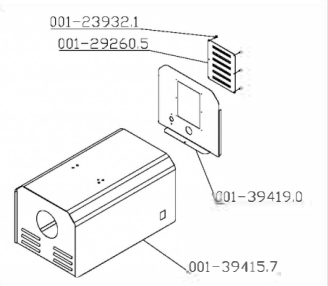

Denomination/Denominación/Dénomination	Item	
PCI-22G SS-PICADOR DE CARNE INOX		Skyfo3d Seminor
PCI-22G SS M EAIT G PNDER	PCI-22G SS	
PCI-22G SS- MOLINO DE CARNE		

Date/Fecha/Date: 01/11/2024

OPTIONAL DISCS	
DENOMINATION	CODE
DISC 8mm	001-58496.7

GABINETE COMPLETO | 001-39967.1

BOCA COMPLETA | 001-69375.8

001-58493.2 CONJUNTO DE BOCA | 69376.6

- 001-32832.4
- 001-35691.3
- 001-33161.9
- 001-33303.4
- 001-33306.9
- 001-33307.7
- 001-33170.8
- 001-38110.1
- 001-67136.3
- 001-31140.5

Cód.	Descrição	UM
001-328324	INSTRUCTION MANUAL LABEL	By the each
001-331619	LABEL TERMO PROTECTION	By the each
001-331708	LABEL ATTENTION GROUND WIRE	By the each
001-333034	LABEL ATTENTION CAUTION ENG/FRE	By the each
001-333050	ATTENTION TAG 110/220/380V UN. PC	By the each
001-333069	LABEL DANGER ENG/FREN.	By the each
001-333077	LABEL WARNING ENG/FRE	By the each
001-356913	IDENTIFICATION LABEL MOTOR/RESIST.	By the each
001-031399	SCREW M4X16 84 ZB	By the each
001-245488	SCREW M10X12 DIN 933 ZB	By the each
001-311405	EARTH-WIRE LABEL	By the each
001-000353	SCREW SEX UNC1/4X1 RTZB	By the each
001-001082	PCA SEX UNC 3/8 ZB	By the each
001-031968	SCREW M8X10 DIN 933 ZB	By the each
001-239321	SCREW M4X5 DIN 7985	By the each
001-357065	MOTOR 2CV 60HZ WITH PROT.	By the each
001-250783	CONTACTOR. CWM32 110V 50/60HZ - PSP-98M / SFL-282HD	By the each
001-293407	RUBBER FOOT W/ SCREW M10X30	By the each
001-027286	SCREW M8X25 DIN 933 ZB	By the each
001-378437	PLUG AMERICANO CERTIF.30A 125V (4A262	By the each
001-004774	*FIBER WASHER N22 N98	By the each
001-027200	WORM GEAR - PS-22 / PSEE-22	By the each
001-032140	PFS SEX UNC3/8x2.3/4 RPZB	By the each
001-050652	RUBBER COVER - PS-98M	By the each
001-138312	MOTOR GEAR - PS-98M / PS-22/ PS-10	By the each