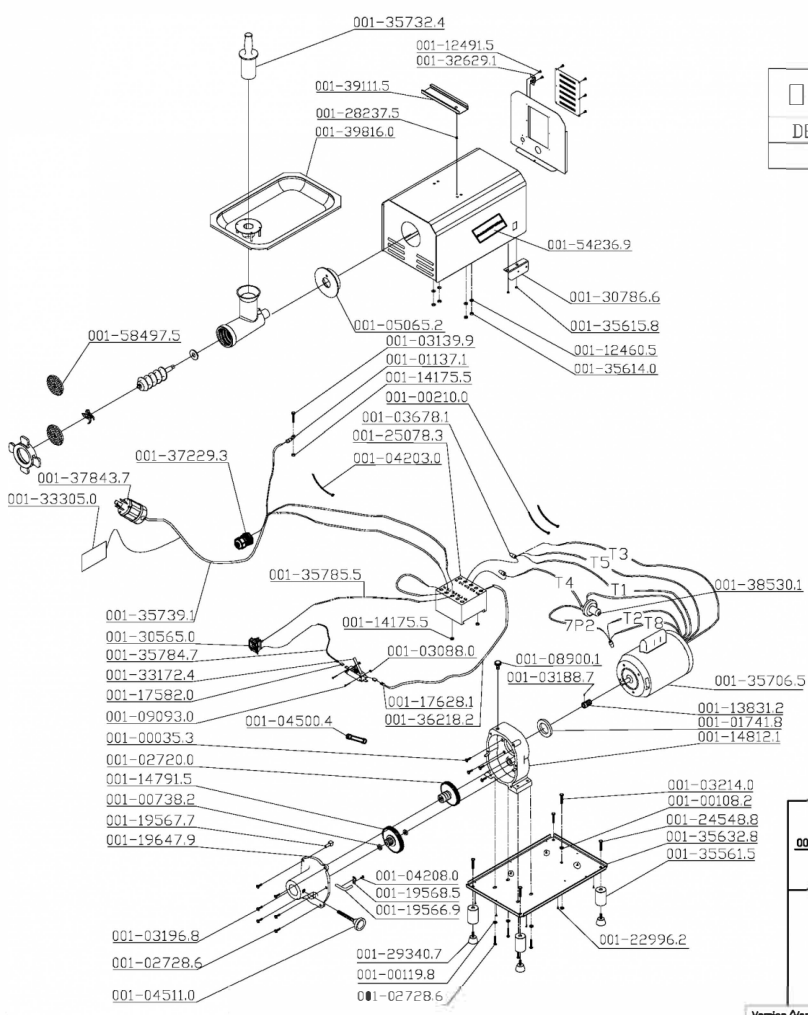

001-58493.2 CONJUNTO DE BOCA | 69376.6

- 001-32832.4
- 001-35691.3
- 001-33161.9
- 001-33303.4
- 001-33306.9
- 001-33307.7
- 001-33170.8
- 001-38110.1
- 001-67136.3
- 001-31140.5

Version/Versión/Version: 02 Last Serial Number/Último N° de Serie/Dernier Numéro de Serie: ***