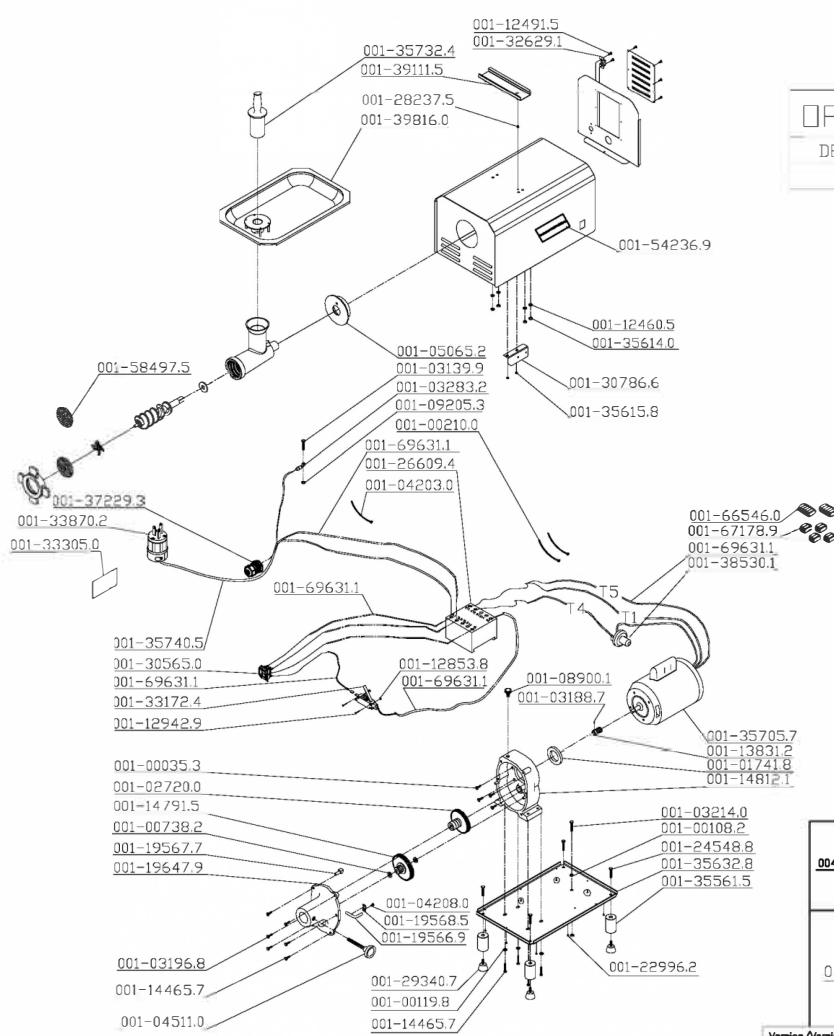

Denomination/Denominación/Dénomination	Item	Skyfo8d
PCI-21G SS-PICADOR DE CARNE INOX		
PCI-21G SS MEAT GRINDER	PCI-21G SS	
PCI-21G SS- MOLINO DE CARNE		Date/Fecha/Date: 01/11/2024

OPTIONAL DISCS	
DENOMINATION	CODE
DISC 8mm	001-58496.7

Cód.	Descrição	UM
001-147915	FIBER GEAR FOR PS-98M / PS-22 / PS-10	By the each
001-045110	KNOB WITH BAR M10X30MM - PS-22 / PSEE-12	By the each
001-331724	SWITCH 40127 A2ERQ-KEMA	By the each
001-007382	BALL BEARING 6001	By the each
001-031887	ALLEN SCREW M6X8	By the each
001-042030	BRACER T-18R-SMALL	By the each
001-141755	NUT M4 DIN 934	By the each
001-175811	FEMALE TERMINAL WITH LOCK (FOR WIRE FROM 1 TO 2)	By the each
001-175820	TERMINAL COVER	By the each
001-036781	NYLON COVER CN-4478	By the each
001-124605	WASHER L.A8,4 STAINLESS STEEL	By the each
001-032832	TERM. PRE-INSUL.AN-2434	By the each
001-002100	CLAMP K22 (T-50R)	By the each
001-030880	SCREW NUT M3 DIN 934 ZB	By the each
001-090930	SCREW M3X16 DIN 84 ZB	By the each
001-282375	MICRO ACTIVATION PIN	By the each
001-092053	NUT M4 DIN 934	By the each
001-124915	SCREW M3X10 DIN 84 S/S	By the each
001-128538	NUT M3 DIN 934 S/S	By the each
001-001198	WASHER L 5/16 ZB	By the each
001-017418	RETAINER SEAL 00784BR1(F.0122) - PSP-98M / PSEE-12	By the each
001-042080	SCREW M3X6 DIN 84 ZB	By the each
001-089001	OIL CAP PSN/EE-CMSE	By the each
001-195669	COPPER TUBE	By the each
001-195685	MEAT MINCER STAPLE	By the each