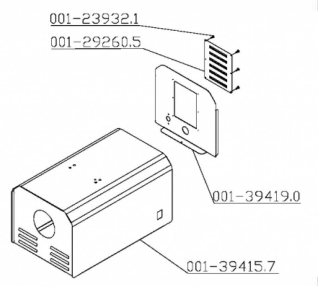

Denomination/Denominación/Dénomination	Item	Skyfo8d
PCI-21G SS-PICADOR DE CARNE INOX		
PCI-21G SS MEAT GRINDER	PCI-21G SS	
PCI-21G SS- MOLINO DE CARNE		Date/Fecha/Date: 01/11/2024

OPTIONAL DISCS	
DENOMINATION	CODE
DISC 8mm	001-58496.7

Cód.	Descrição	UM
001-229962	SCREW M5X6 DIN 84 STAINLESS STEEL	By the each
001-305650	SWITCH 30223 - MPAL/PSP-98M/CFI-300/RQ-150/PA-7/ESB-N/MSL/PS-10/PS-22/PAIE	By the each
001-326291	THERMAL PROTECTION (PROTECTOR)	By the each
001-328324	INSTRUCTION MANUAL LABEL	By the each
001-331619	LABEL TERMO PROTECTION	By the each
001-331708	LABEL ATTENTION GROUND WIRE	By the each
001-333034	LABEL ATTENTION CAUTION ENG/FRE	By the each
001-333050	ATTENTION TAG 110/220/380V UN. PC	By the each
001-333069	LABEL DANGER ENG/FREN.	By the each
001-333077	LABEL WARNING ENG/FRE	By the each
001-356913	IDENTIFICATION LABEL MOTOR/RESIST.	By the each
001-031399	SCREW M4X16 84 ZB	By the each
001-245488	SCREW M10X12 DIN 933 ZB	By the each
001-311405	EARTH-WIRE LABEL	By the each
001-338702	CERTIFIED AMERICAN PLUG 20A	By the each
001-357405	CABLE 3X3, 3MM2 SJX2M CERTIF	By the each
001-000353	SCREW SEX UNC1/4X1 RTZB	By the each
001-001082	PCA SEX UNC 3/8 ZB	By the each
001-031968	SCREW M8X10 DIN 933 ZB	By the each
001-239321	SCREW M4X5 DIN 7985	By the each
001-293407	RUBBER FOOT W/ SCREW M10X30	By the each
001-027286	SCREW M8X25 DIN 933 ZB	By the each
001-266094	CONTACTOR CWM25.10 110V 50,60HZ - SI-282HD	By the each
001-144657	SCREW M8X25 DIN 933 STAINLESS STEEL	By the each
001-004774	*FIBER WASHER N22 N98	By the each