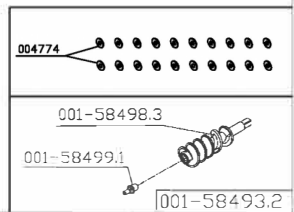

Denomination/Denominación/Dénomination	Item	Skyfo8d
PCI-21G SS-PICADOR DE CARNE INOX		
PCI-21G SS MEAT GRINDER	PCI-21G SS	
PCI-21G SS- MOLINO DE CARNE		Date/Fecha/Date: 01/11/2024

OPTIONAL DISCS	
DENOMINATION	CODE
DISC 8mm	001-58496.7

- 001-31140.5
- 001-32832.4
- 001-35691.3
- 001-33161.9
- 001-33303.4
- 001-33306.9
- 001-33307.7
- 001-33170.8
- 001-67136.3

001-39967.1

001-69375.8

Version/Versión/Version: 02 Last Serial Number/Último N° de Serie/Dernier Numéro de Serie: ***