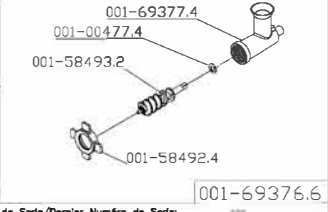

001-69375.8