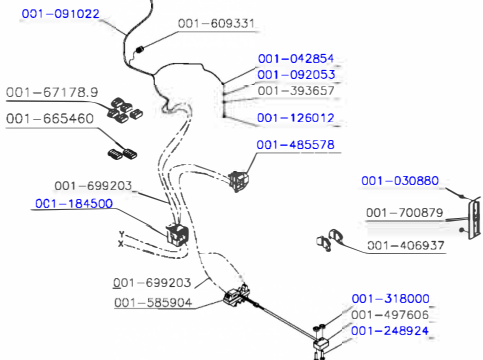

001-695692 001-665444

001-590460 001-575500

Cód.	Descrição	UM
001-184500	CONTACTOR 110V 50/60HZ - PA-7 / PAIE	By the each
001-091898	LOCK PIN FOR PAIE/PA-7L SHAFT	By the each
001-190594	SCREW M8X16 DIN 933 ZB	By the each
001-027308	WASHER L.A8,4 ZB	By the each
001-095389	PLASTIC EXPELLER DISC - PA-7 / PAIE	By the each
001-042030	BRACER T-18R-SMALL	By the each
001-091022	CORD3X1MM2 WITH B TYPE PLUG 2PC1PR	By the each
001-124699	CLAMP K22-LM(T-80I)	By the each
001-318000	NUT M4 DIN 985 INOX	By the each
001-178454	SCREW M6X12 DIN 916 FOSF.	By the each
001-143529	WASHER L 3/16	By the each
001-002100	CLAMP K22 (T-50R)	By the each
001-030880	SCREW NUT M3 DIN 934 ZB	By the each
001-042854	TERM. PRE-ISOL.AN-2435	By the each
001-184195	PFS M6x16 DIN 7985 INOX	By the each
001-295388	RUBBER COVER	By the each
001-328324	INSTRUCTION MANUAL LABEL	By the each
001-091529	HINGE PIN FOR LID	By the each
001-108235	BACK LID FITTING PIN	By the each
001-227803	MOVED PULLEY - RQ-150 / PA-7	By the each
001-248924	STAINLESS STEEL SCREW M4X16 DIN 912 INOX	By the each
001-311405	EARTH-WIRE LABEL	By the each
001-092177	RING 47X1,75 DIN 472 - DB-25	By the each
001-126012	SCREW M4X15 DIN 912 INOX	By the each
001-324337	SCREW M4X8 DIN 7985 STAINLESS STEEL	By the each