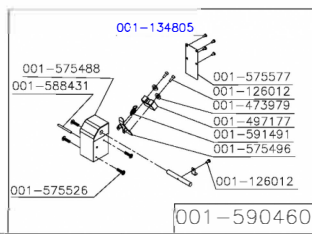

001-695692 001-665444

001-590460 001-575500

Cód.	Descrição	UM
001-184500	CONTACTOR 110V 50/60HZ - PA-7 / PAIE	By the each
001-091898	LOCK PIN FOR PAIE/PA-7L SHAFT	By the each
001-190594	SCREW M8X16 DIN 933 ZB	By the each
001-027308	WASHER L.A8,4 ZB	By the each
001-095389	PLASTIC EXPELLER DISC - PA-7 / PAIE	By the each
001-042030	BRACER T-18R-SMALL	By the each
001-091022	CORD3X1MM2 WITH B TYPE PLUG 2PC1PR	By the each
001-124699	CLAMP K22-LM(T-80I)	By the each
001-318000	NUT M4 DIN 985 INOX	By the each
001-178454	SCREW M6X12 DIN 916 FOSF.	By the each
001-143529	WASHER L 3/16	By the each
001-002100	CLAMP K22 (T-50R)	By the each
001-030880	SCREW NUT M3 DIN 934 ZB	By the each
001-042854	TERM. PRE-ISOL.AN-2435	By the each
001-184195	PFS M6x16 DIN 7985 INOX	By the each
001-295388	RUBBER COVER	By the each
001-328324	INSTRUCTION MANUAL LABEL	By the each
001-091529	HINGE PIN FOR LID	By the each
001-108235	BACK LID FITTING PIN	By the each
001-227803	MOVED PULLEY - RQ-150 / PA-7	By the each
001-248924	STAINLESS STEEL SCREW M4X16 DIN 912 INOX	By the each
001-311405	EARTH-WIRE LABEL	By the each
001-092177	RING 47X1,75 DIN 472 - DB-25	By the each
001-126012	SCREW M4X15 DIN 912 INOX	By the each
001-324337	SCREW M4X8 DIN 7985 STAINLESS STEEL	By the each