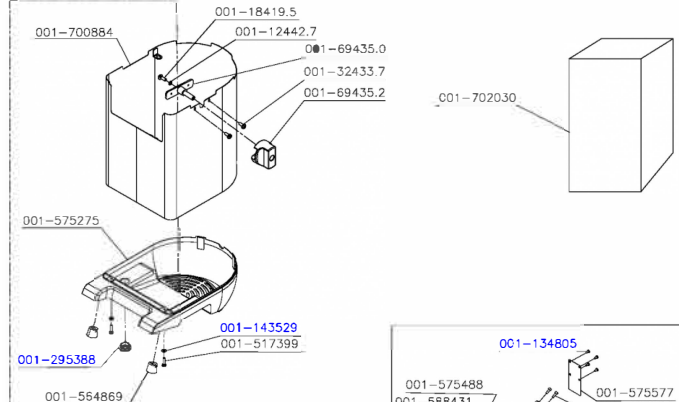

001-695692 001-665444

001-590460 001-575500

Cód.	Descrição	UM
001-184500	CONTACTOR 110V 50/60HZ - PA-7 / PAIE	By the each
001-091898	LOCK PIN FOR PAIE/PA-7L SHAFT	By the each
001-190594	SCREW M8X16 DIN 933 ZB	By the each
001-027308	WASHER L.A8,4 ZB	By the each
001-095389	PLASTIC EXPELLER DISC - PA-7 / PAIE	By the each
001-042030	BRACER T-18R-SMALL	By the each
001-091022	CORD3X1MM2 WITH B TYPE PLUG 2PC1PR	By the each
001-124699	CLAMP K22-LM(T-80I)	By the each
001-318000	NUT M4 DIN 985 INOX	By the each
001-178454	SCREW M6X12 DIN 916 FOSF.	By the each
001-143529	WASHER L 3/16	By the each
001-002100	CLAMP K22 (T-50R)	By the each
001-030880	SCREW NUT M3 DIN 934 ZB	By the each
001-042854	TERM. PRE-ISOL.AN-2435	By the each
001-184195	PFS M6x16 DIN 7985 INOX	By the each
001-295388	RUBBER COVER	By the each
001-328324	INSTRUCTION MANUAL LABEL	By the each
001-091529	HINGE PIN FOR LID	By the each
001-108235	BACK LID FITTING PIN	By the each
001-227803	MOVED PULLEY - RQ-150 / PA-7	By the each
001-248924	STAINLESS STEEL SCREW M4X16 DIN 912 INOX	By the each
001-311405	EARTH-WIRE LABEL	By the each
001-092177	RING 47X1,75 DIN 472 - DB-25	By the each
001-126012	SCREW M4X15 DIN 912 INOX	By the each
001-324337	SCREW M4X8 DIN 7985 STAINLESS STEEL	By the each