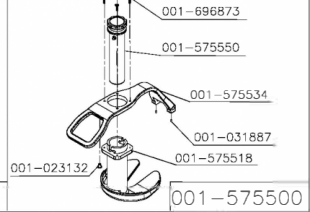

001-695692 001-665444

001-590460 001-575500

Cód.	Descrição	UM
001-184500	CONTACTOR 110V 50/60HZ - PA-7 / PAIE	By the each
001-091898	LOCK PIN FOR PAIE/PA-7L SHAFT	By the each
001-190594	SCREW M8X16 DIN 933 ZB	By the each
001-027308	WASHER L.A8,4 ZB	By the each
001-095389	PLASTIC EXPELLER DISC - PA-7 / PAIE	By the each
001-042030	BRACER T-18R-SMALL	By the each
001-091022	CORD3X1MM2 WITH B TYPE PLUG 2PC1PR	By the each
001-124699	CLAMP K22-LM(T-80I)	By the each
001-318000	NUT M4 DIN 985 INOX	By the each
001-178454	SCREW M6X12 DIN 916 FOSF.	By the each
001-143529	WASHER L 3/16	By the each
001-002100	CLAMP K22 (T-50R)	By the each
001-030880	SCREW NUT M3 DIN 934 ZB	By the each
001-042854	TERM. PRE-ISOL.AN-2435	By the each
001-184195	PFS M6x16 DIN 7985 INOX	By the each
001-295388	RUBBER COVER	By the each
001-328324	INSTRUCTION MANUAL LABEL	By the each
001-091529	HINGE PIN FOR LID	By the each
001-108235	BACK LID FITTING PIN	By the each
001-227803	MOVED PULLEY - RQ-150 / PA-7	By the each
001-248924	STAINLESS STEEL SCREW M4X16 DIN 912 INOX	By the each
001-311405	EARTH-WIRE LABEL	By the each
001-092177	RING 47X1,75 DIN 472 - DB-25	By the each
001-126012	SCREW M4X15 DIN 912 INOX	By the each
001-324337	SCREW M4X8 DIN 7985 STAINLESS STEEL	By the each