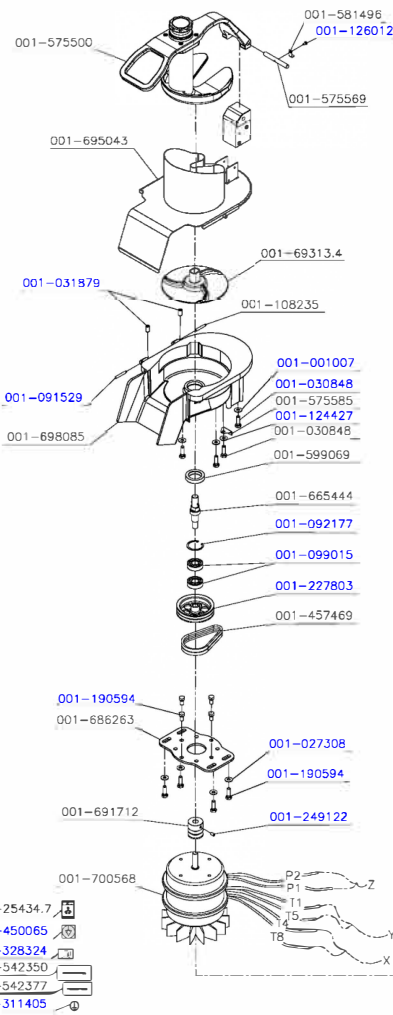

001-695692 001-665444

001-590460 001-575500

Cód.	Descrição	UM
001-184500	CONTACTOR 110V 50/60HZ - PA-7 / PAIE	By the each
001-091898	LOCK PIN FOR PAIE/PA-7L SHAFT	By the each
001-190594	SCREW M8X16 DIN 933 ZB	By the each
001-027308	WASHER L.A8,4 ZB	By the each
001-095389	PLASTIC EXPELLER DISC - PA-7 / PAIE	By the each
001-042030	BRACER T-18R-SMALL	By the each
001-091022	CORD3X1MM2 WITH B TYPE PLUG 2PC1PR	By the each
001-124699	CLAMP K22-LM(T-80I)	By the each
001-318000	NUT M4 DIN 985 INOX	By the each
001-178454	SCREW M6X12 DIN 916 FOSF.	By the each
001-143529	WASHER L 3/16	By the each
001-002100	CLAMP K22 (T-50R)	By the each
001-030880	SCREW NUT M3 DIN 934 ZB	By the each
001-042854	TERM. PRE-ISOL.AN-2435	By the each
001-184195	PFS M6x16 DIN 7985 INOX	By the each
001-295388	RUBBER COVER	By the each
001-328324	INSTRUCTION MANUAL LABEL	By the each
001-091529	HINGE PIN FOR LID	By the each
001-108235	BACK LID FITTING PIN	By the each
001-227803	MOVED PULLEY - RQ-150 / PA-7	By the each
001-248924	STAINLESS STEEL SCREW M4X16 DIN 912 INOX	By the each
001-311405	EARTH-WIRE LABEL	By the each
001-092177	RING 47X1,75 DIN 472 - DB-25	By the each
001-126012	SCREW M4X15 DIN 912 INOX	By the each
001-324337	SCREW M4X8 DIN 7985 STAINLESS STEEL	By the each