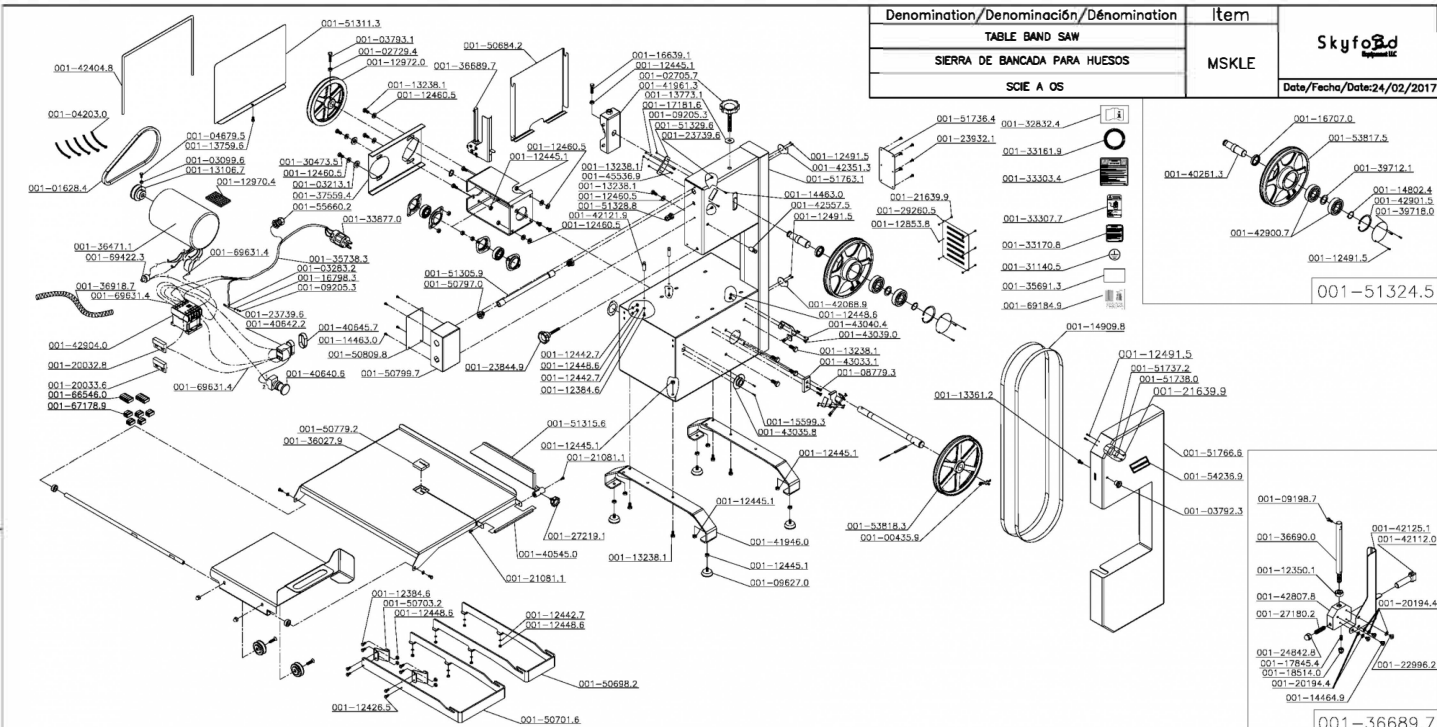

Denomination/Denominaci3n/D3nominati3n	Item	Skyfo3rd Sawmatic
TABLE BAND SAW	MSKLE	
SIERRA DE BANCADA PARA HUEOS		
SCIE A OS		

Date/Fecha/Date: 24/02/2017