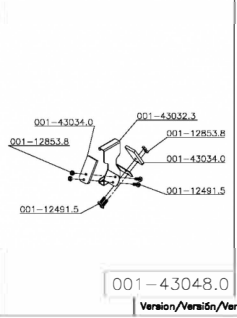

Denomination/Denominaci3n/D3nominati3n	Item	Skyfo3rd Sawmatic
TABLE BAND SAW	MSKLE	
SIERRA DE BANCADA PARA HUEOS		
SCIE A OS		

Date/Fecha/Date: 24/02/2017