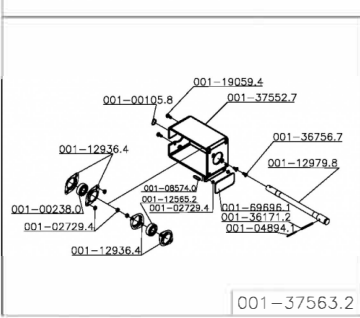

Denomination/Denominaci3n/D3nominati3n	Item	Skyfo3rd Sawmatic
TABLE BAND SAW	MSKLE	
SIERRA DE BANCADA PARA HUEOS		
SCIE A OS		

Date/Fecha/Date: 24/02/2017

<b>Cód.</b>	<b>Descrição</b>	<b>UM</b>
001-167070	RETAINER 0168-2 BRG - CSE	By the each
001-149098	*BLADE 74 (1.880 mm) 5/8 6TPI	By the each
001-190594	SCREW M8X16 DIN 933 ZB	By the each
001-027294	SCREW NUT DIN 934 ZB	By the each
001-042030	BRACER T-18R-SMALL	By the each
001-036781	NYLON COVER CN-4478	By the each
001-124451	NUT M8 DIN 934 STAINLESS STEEL	By the each
001-124486	NUT M6 DIN 934 STAINLESS STEEL	By the each
001-124605	WASHER L.A8,4 STAINLESS STEEL	By the each
001-032832	TERM. PRE-INSUL.AN-2434	By the each
001-171816	WASHER L.A3,2 DIN 125 S/S	By the each
001-178454	SCREW M6X12 DIN 916 FOSF.	By the each
001-185140	NUT M6 DIN 1587	By the each
001-167983	WASHER L.A4,3	By the each
001-124427	WASHER L.A6,4 125 INOX	By the each
001-201944	WASHER L. A5,3 DIN 125 STAINLESS	By the each
001-166391	SCREW M8X30 DIN 933 STAINLESS STEEL	By the each
001-030996	SCREW NUT M6 DIN 934 ZB	By the each
001-092053	NUT M4 DIN 934	By the each
001-124915	SCREW M3X10 DIN 84 S/S	By the each
001-128538	NUT M3 DIN 934 S/S	By the each
001-144630	SCREW M4X10	By the each
001-216399	SCREW M3X6 DIN 7985 STAINLESS STEEL	By the each
001-046795	SCREW 6X20	By the each
001-123846	SCREW M6X12 DIN 933 STAINLESS STEEL	By the each