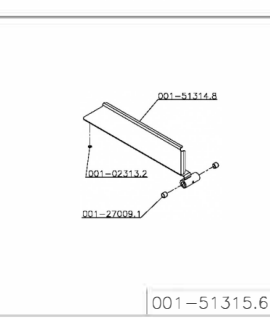

Denomination/Denominaci3n/D3nominati3n	Item	Skyfo3rd Sawmatic
TABLE BAND SAW	MSKLE	
SIERRA DE BANCADA PARA HUEOS		
SCIE A OS		

Date/Fecha/Date: 24/02/2017

<b>Cód.</b>	<b>Descrição</b>	<b>UM</b>
001-167070	RETAINER 0168-2 BRG - CSE	By the each
001-149098	*BLADE 74 (1.880 mm) 5/8 6TPI	By the each
001-190594	SCREW M8X16 DIN 933 ZB	By the each
001-027294	SCREW NUT DIN 934 ZB	By the each
001-042030	BRACER T-18R-SMALL	By the each
001-036781	NYLON COVER CN-4478	By the each
001-124451	NUT M8 DIN 934 STAINLESS STEEL	By the each
001-124486	NUT M6 DIN 934 STAINLESS STEEL	By the each
001-124605	WASHER L.A8,4 STAINLESS STEEL	By the each
001-032832	TERM. PRE-INSUL.AN-2434	By the each
001-171816	WASHER L.A3,2 DIN 125 S/S	By the each
001-178454	SCREW M6X12 DIN 916 FOSF.	By the each
001-185140	NUT M6 DIN 1587	By the each
001-167983	WASHER L.A4,3	By the each
001-124427	WASHER L.A6,4 125 INOX	By the each
001-201944	WASHER L. A5,3 DIN 125 STAINLESS	By the each
001-166391	SCREW M8X30 DIN 933 STAINLESS STEEL	By the each
001-030996	SCREW NUT M6 DIN 934 ZB	By the each
001-092053	NUT M4 DIN 934	By the each
001-124915	SCREW M3X10 DIN 84 S/S	By the each
001-128538	NUT M3 DIN 934 S/S	By the each
001-144630	SCREW M4X10	By the each
001-216399	SCREW M3X6 DIN 7985 STAINLESS STEEL	By the each
001-046795	SCREW 6X20	By the each
001-123846	SCREW M6X12 DIN 933 STAINLESS STEEL	By the each