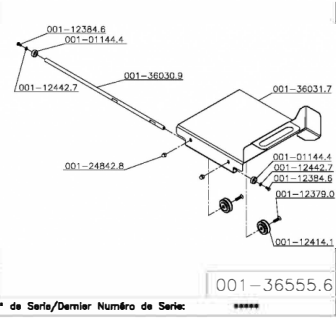

Denomination/Denominaci3n/D3nominati3n	Item	Skyfo3rd Sawmatic
TABLE BAND SAW	MSKLE	
SIERRA DE BANCADA PARA HUEOS		
SCIE A OS		

Date/Fecha/Date: 24/02/2017