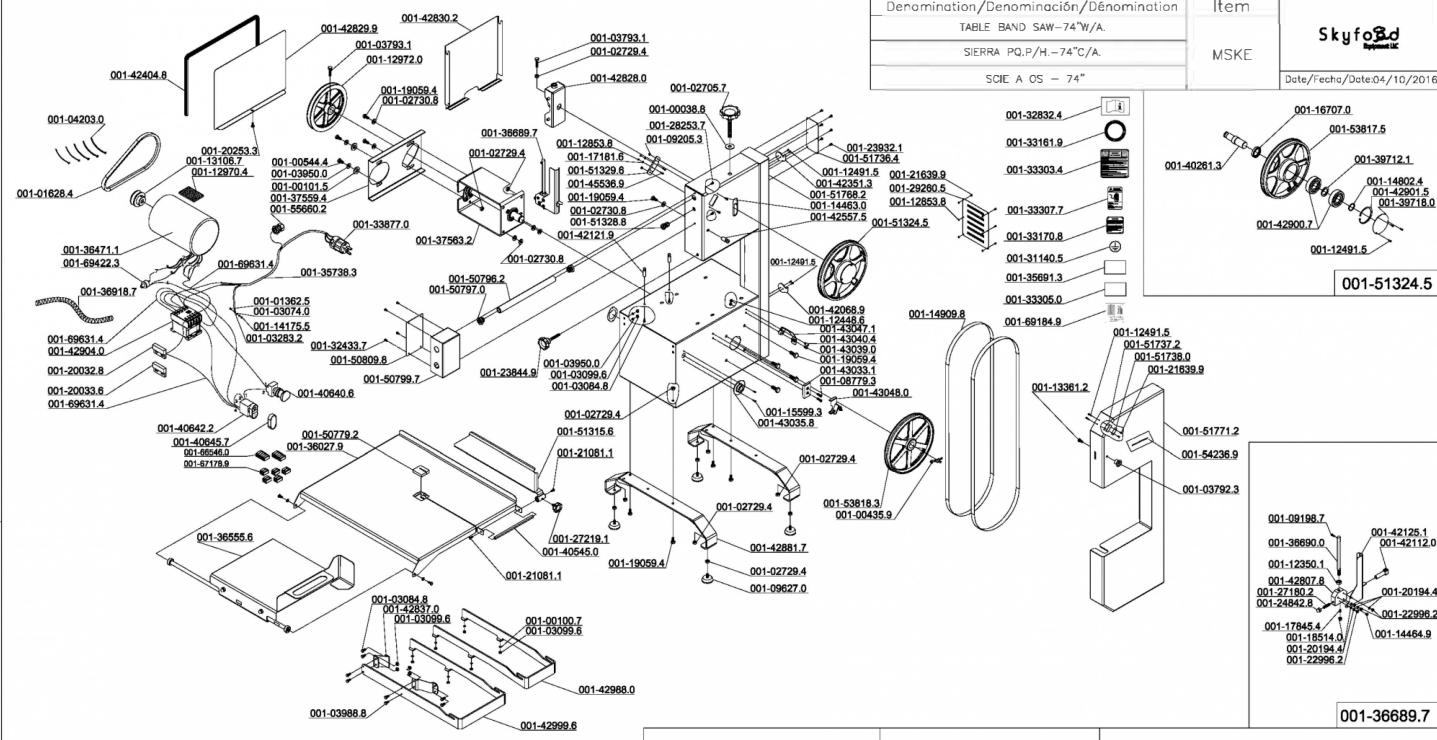

Denominación/Denominación/Dénomination	Item	Skyfo@d Sistemas
TABLE BAND SAW-74"W/A.	MSKE	
SIERRA PQ.P/H.-74"C/A.		
SCIE A OS - 74"	Date/Fecha/Date:04/10/2016