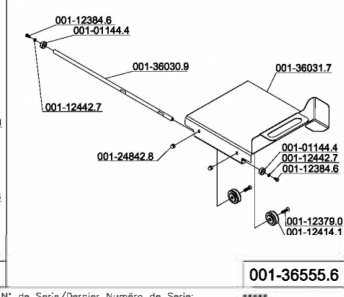

Denominación/Denominación/Dénomination	Item	Skyfo@d Sistemas
TABLE BAND SAW-74"W/A.	MSKE	
SIERRA PQ.P/H.-74"C/A.		
SCIE A OS - 74"	Date/Fecha/Date:04/10/2016