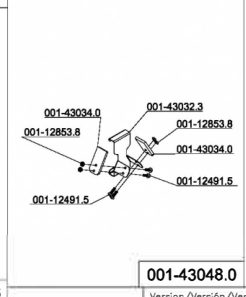

Denominación/Denominación/Dénomination	Item	Skyfo@d Sistemas
TABLE BAND SAW-74"W/A.	MSKE	
SIERRA PQ.P/H.-74"C/A.		
SCIE A OS - 74"	Date/Fecha/Date:04/10/2016