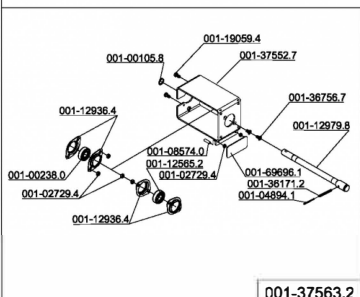

Denominación/Denominación/Dénomination	Item	Skyfo@d Sistemas
TABLE BAND SAW-74"W/A.	MSKE	
SIERRA PQ.P/H.-74"C/A.		
SCIE A OS - 74"	Date/Fecha/Date:04/10/2016