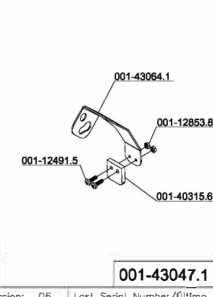

Denominación/Denominación/Dénomination	Item	Skyfo@d Sistemas
TABLE BAND SAW-74"W/A.	MSKE	
SIERRA PQ.P/H.-74"C/A.		
SCIE A OS - 74"	Date/Fecha/Date:04/10/2016