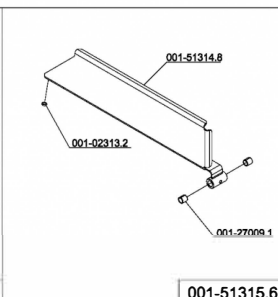

Denominación/Denominación/Dénomination	Item	Skyfo@d Sistemas
TABLE BAND SAW-74"W/A.	MSKE	
SIERRA PQ.P/H.-74"C/A.		
SCIE A OS - 74"	Date/Fecha/Date:04/10/2016	

<b>Cód.</b>	<b>Descrição</b>	<b>UM</b>
001-167070	RETAINER 0168-2 BRG - CSE	By the each
001-149098	*BLADE 74 (1.880 mm) 5/8 6TPI	By the each
001-190594	SCREW M8X16 DIN 933 ZB	By the each
001-027294	SCREW NUT DIN 934 ZB	By the each
001-027308	WASHER L.A8,4 ZB	By the each
001-001007	WASHER L 1/4X 1,6 ZB	By the each
001-005444	SCREW 1/4X5/8	By the each
001-042030	BRACER T-18R-SMALL	By the each
001-141755	NUT M4 DIN 934	By the each
001-036781	NYLON COVER CN-4478	By the each
001-124486	NUT M6 DIN 934 STAINLESS STEEL	By the each
001-032832	TERM. PRE-INSUL.AN-2434	By the each
001-171816	WASHER L.A3,2 DIN 125 S/S	By the each
001-178454	SCREW M6X12 DIN 916 FOSF.	By the each
001-185140	NUT M6 DIN 1587	By the each
001-030740	WASHER L.A4,3	By the each
001-124427	WASHER L.A6,4 125 INOX	By the each
001-201944	WASHER L. A5,3 DIN 125 STAINLESS	By the each
001-030996	SCREW NUT M6 DIN 934 ZB	By the each
001-092053	NUT M4 DIN 934	By the each
001-124915	SCREW M3X10 DIN 84 S/S	By the each
001-128538	NUT M3 DIN 934 S/S	By the each
001-144630	SCREW M4X10	By the each
001-216399	SCREW M3X6 DIN 7985 STAINLESS STEEL	By the each
001-123846	SCREW M6X12 DIN 933 STAINLESS STEEL	By the each