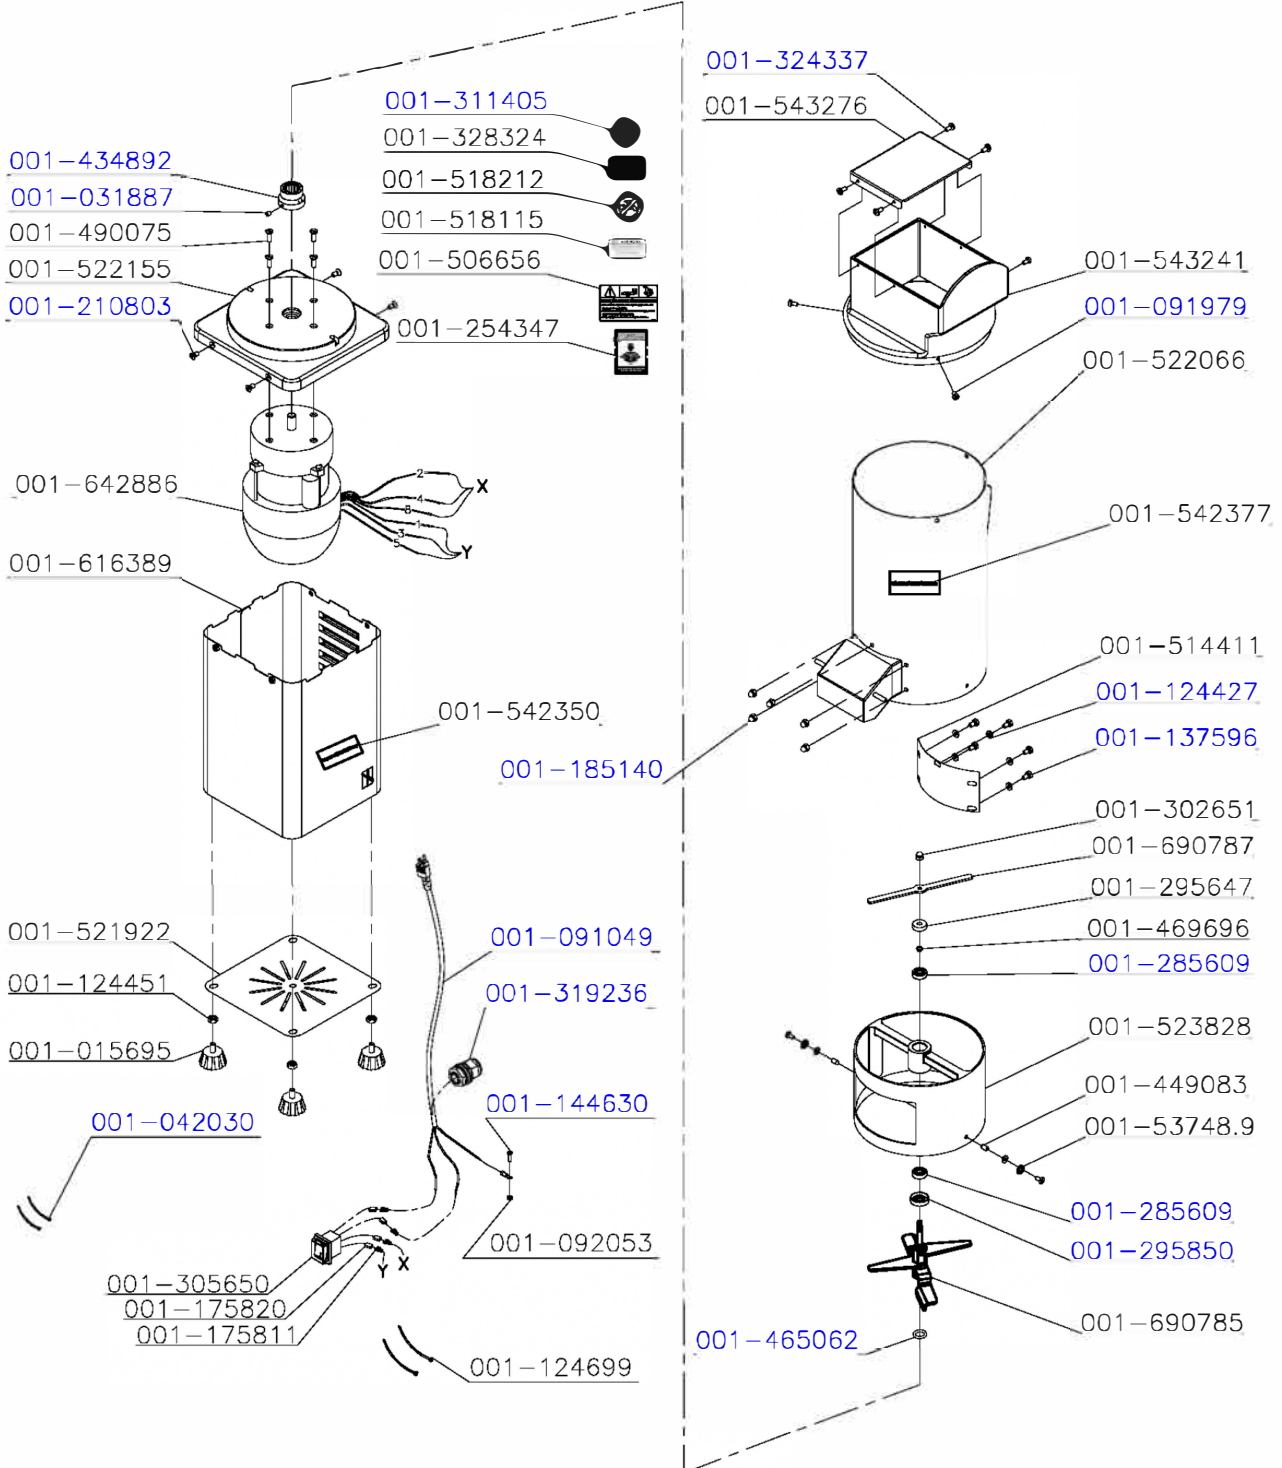

Denomination/Denominación/Dénomination	Item	Skyfood Equipment LLC
BREAD GRATER	MFP-SS	
		Date/Fecha/Date:01/11/2024