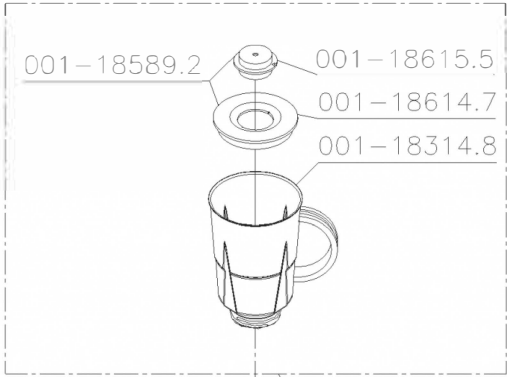

Denomination/Denominación/Dénomination	Item	
PROFESSIONAL BLENDER	LI1,5	
LICUADORA INDUSTRIAL		
MIXEUR PROFESSIONNEL		Date/Fecha/Date: 18/02/2021

001-33963.6

001-19576.6

CUP "C": PLASTIC HANDLE  
 CUP "B": STAINLES STEEL HANDLE WITH PLASTIC