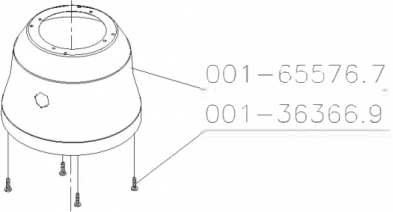

001-33963.6

001-19576.6

CUP "C": PLASTIC HANDLE
CUP "B": STAINLES STEEL HANDLE WITH PLASTIC

0 0-13 4 0 . 5
001-54237.7

Complete Jar 001-65233.4

001-65235.0

001-19172.8

001-23743.4

001-18681.3

001-19173.6

001-12442.7

001-31782.9

Complete Central Bearing 001-65234.2