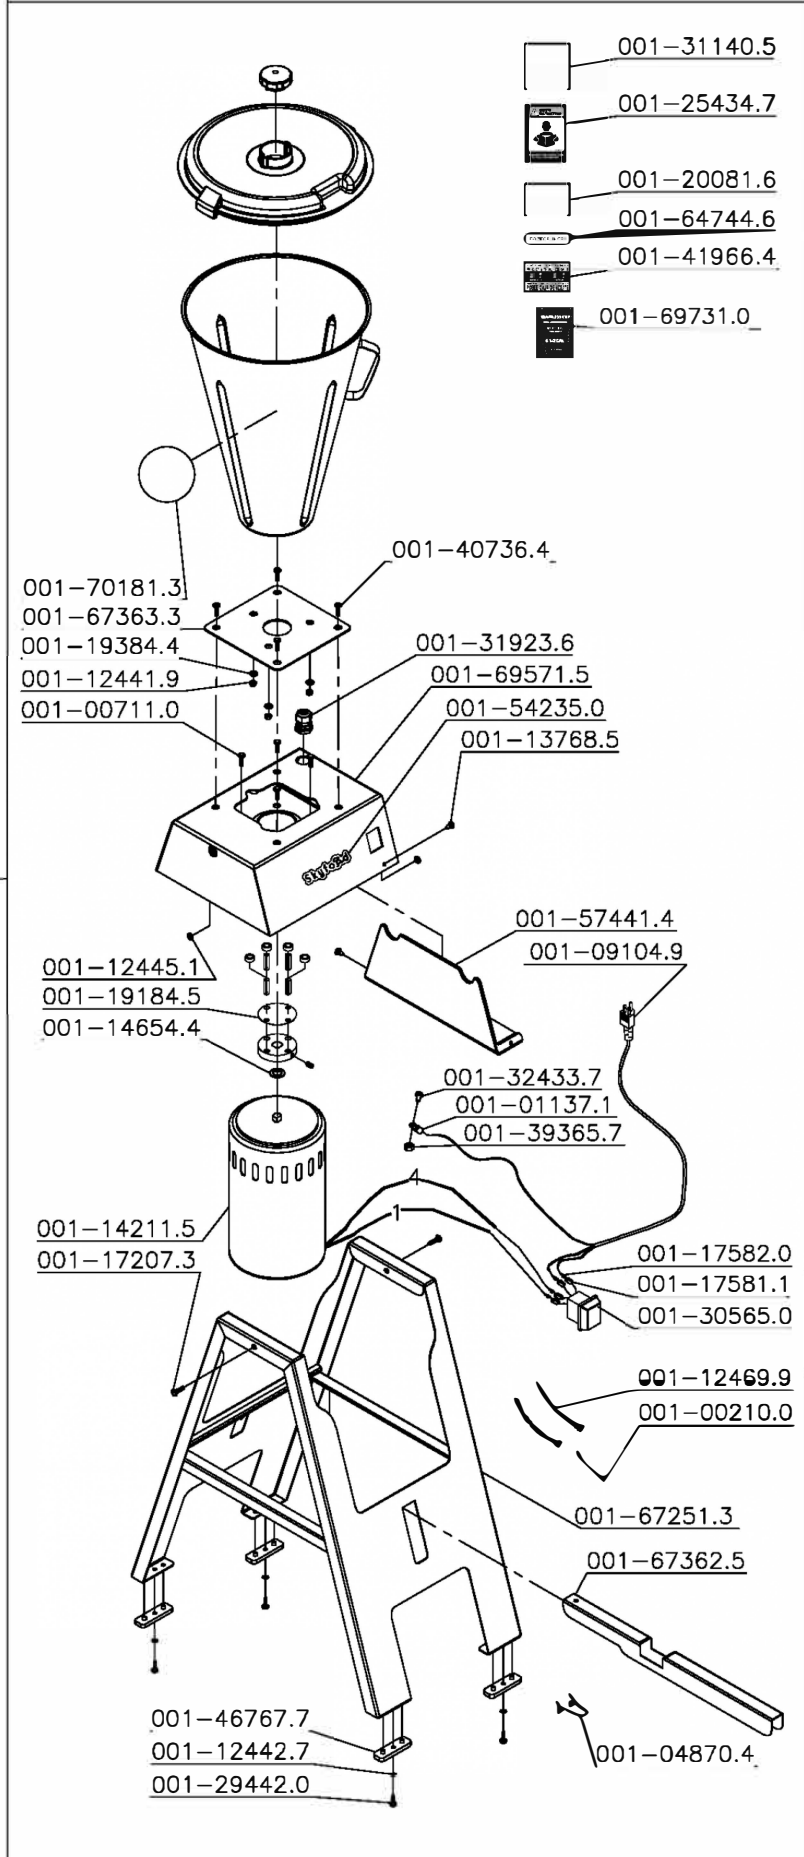

Denomination/Denominaci3n/D3nominati3n	Item	
TILTING BLENDER	LAR-25PMB	
LICUADORA BASCULANTE INOX		
LIQUIDIFICATEUR BASCULANT	Date/Fecha/Date:28/06/2023