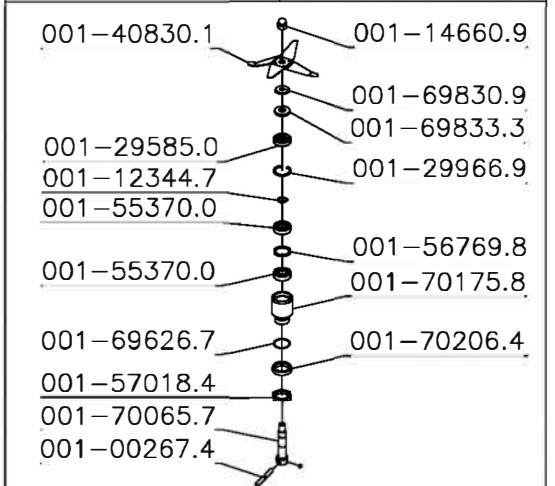

Denomination/Denominaci3n/D3nominati3n	Item	
TILTING BLENDER	LAR-25PMB	
LICUADORA BASCULANTE INOX		
LIQUIDIFICATEUR BASCULANT	Date/Fecha/Date:28/06/2023	

Version/Versión/Version: 07

Last Serial Number/Último N° de Serie/Dernier Numéro de Serie:

001-70176.0

\*\*\*\*

<b>Cód.</b>	<b>Descrição</b>	<b>UM</b>
001-142115	MOTOR 1,5CV 60HZ	By the each
001-190594	SCREW M8X16 DIN 933 ZB	By the each
001-027294	SCREW NUT DIN 934 ZB	By the each
001-027308	WASHER L.A8,4 ZB	By the each
001-091049	CORD 3X1,5MM2 W/PGRE 2PC1PR	By the each
001-001007	WASHER L 1/4X 1,6 ZB	By the each
001-002186	WIRE PASSER MOLDE 0922231	By the each
001-020311	NYLON COVER CN-4472	By the each
001-031887	ALLEN SCREW M6X8	By the each
001-124699	CLAMP K22-LM(T-80I)	By the each
001-146242	VRING 16,5X10,5X5,5	By the each
001-146544	FIBER WASHER 20X13X0,7	By the each
001-175811	FEMALE TERMINAL WITH LOCK (FOR WIRE FROM 1 TO 2)	By the each
001-175820	TERMINAL COVER	By the each
001-200816	LABEL PER US DEPT OF LABOR	By the each
001-254347	SAFETY INSTRUCTIONS LABEL	By the each
001-318000	NUT M4 DIN 985 INOX	By the each
001-002127	ELASTIC PIN 6X22 - LAR	By the each
001-002674	LOCK PIN 6X50 DIN1481	By the each
001-007110	SIX SIDED SCREW UNC3/8	By the each
001-048704	SPRING FOR TILTING SYSTEM PEDAL - LAR-15PMB/25PMB	By the each
001-050415	FLANGE PIN COATING - LAR-15PMB	By the each
001-124451	NUT M8 DIN 934 STAINLESS STEEL	By the each
001-124486	NUT M6 DIN 934 STAINLESS STEEL	By the each
001-158151	COMPLETE CLUTCH - LAR-15PMB	By the each