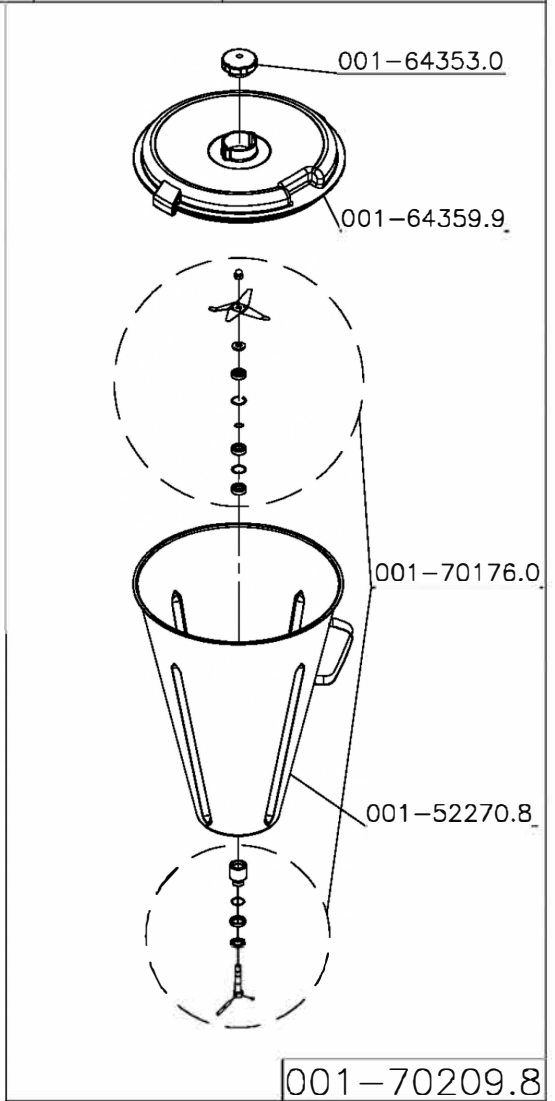

Denomination/Denominaci3n/D3nominati3n	Item	
TILTING BLENDER	LAR-25PMB	
LICUADORA BASCULANTE INOX		
LIQUIDIFICATEUR BASCULANT	Date/Fecha/Date:28/06/2023