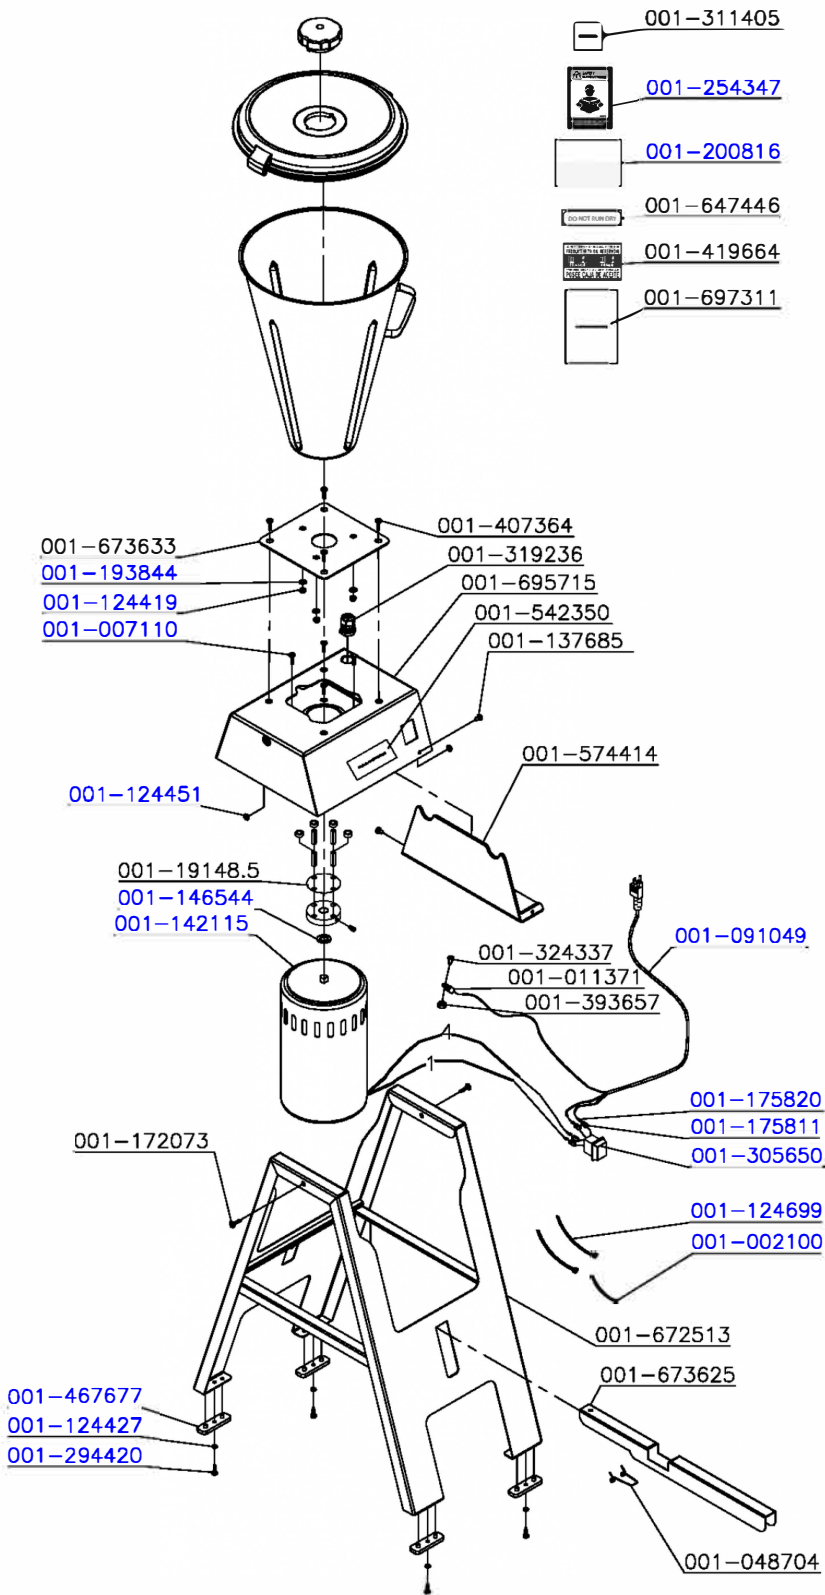

Denomination/Denominaci3n/D3nominati3n	Item	
TILTING BLENDER	LAR-15PMB	
LICUADORA BASCULANTE INOX		
LIVIDIFICATEUR BASCULANT	Date/Fecha/Date:28/06/2023	

Copo Completo 001-702097