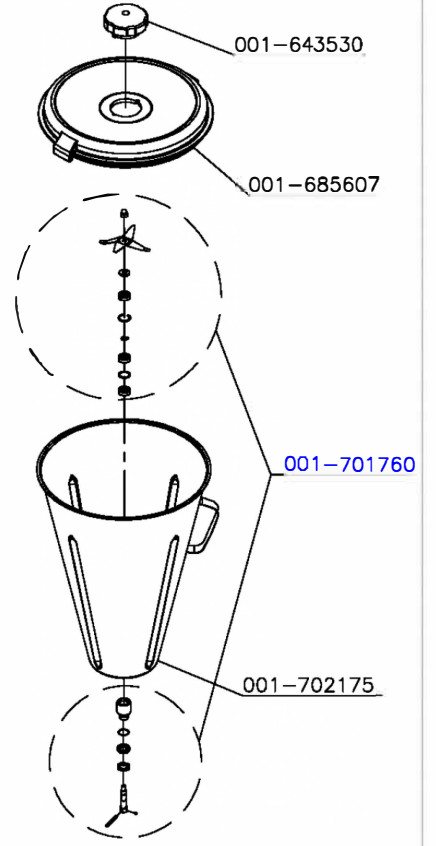

Denomination/Denominaci3n/D3nominati3n	Item	
TILTING BLENDER	LAR-15PMB	
LICUADORA BASCULANTE INOX		
LIVIDIFICATEUR BASCULANT	Date/Fecha/Date:28/06/2023	

Copo Completo 001-702097