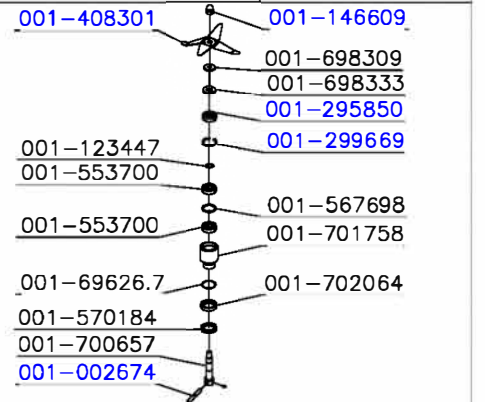

Mancal Completo 001-701760

Version/Versión/Version: 07

Last Serial Number/Último N° de Serie/Dernier Numéro de Serie:

Cód.	Descrição	UM
001-142115	MOTOR 1,5CV 60HZ	By the each
001-190594	SCREW M8X16 DIN 933 ZB	By the each
001-027294	SCREW NUT DIN 934 ZB	By the each
001-027308	WASHER L.A8,4 ZB	By the each
001-091049	CORD 3X1,5MM2 W/PGRE 2PC1PR	By the each
001-002186	WIRE PASSER MOLDE 0922231	By the each
001-020311	NYLON COVER CN-4472	By the each
001-031887	ALLEN SCREW M6X8	By the each
001-124699	CLAMP K22-LM(T-80I)	By the each
001-146242	VRING 16,5X10,5X5,5	By the each
001-146544	FIBER WASHER 20X13X0,7	By the each
001-175811	FEMALE TERMINAL WITH LOCK (FOR WIRE FROM 1 TO 2)	By the each
001-175820	TERMINAL COVER	By the each
001-200816	LABEL PER US DEPT OF LABOR	By the each
001-254347	SAFETY INSTRUCTIONS LABEL	By the each
001-318000	NUT M4 DIN 985 INOX	By the each
001-002127	ELASTIC PIN 6X22 - LAR	By the each
001-002674	LOCK PIN 6X50 DIN1481	By the each
001-007110	SIX SIDED SCREW UNC3/8	By the each
001-048704	SPRING FOR TILTING SYSTEM PEDAL - LAR-15PMB/25PMB	By the each
001-050415	FLANGE PIN COATING - LAR-15PMB	By the each
001-124451	NUT M8 DIN 934 STAINNESS STEEL	By the each
001-124486	NUT M6 DIN 934 STAINLESS STEEL	By the each
001-158151	COMPLETE CLUTCH - LAR-15PMB	By the each
001-158160	CLUTCH FLANGE - LB	By the each