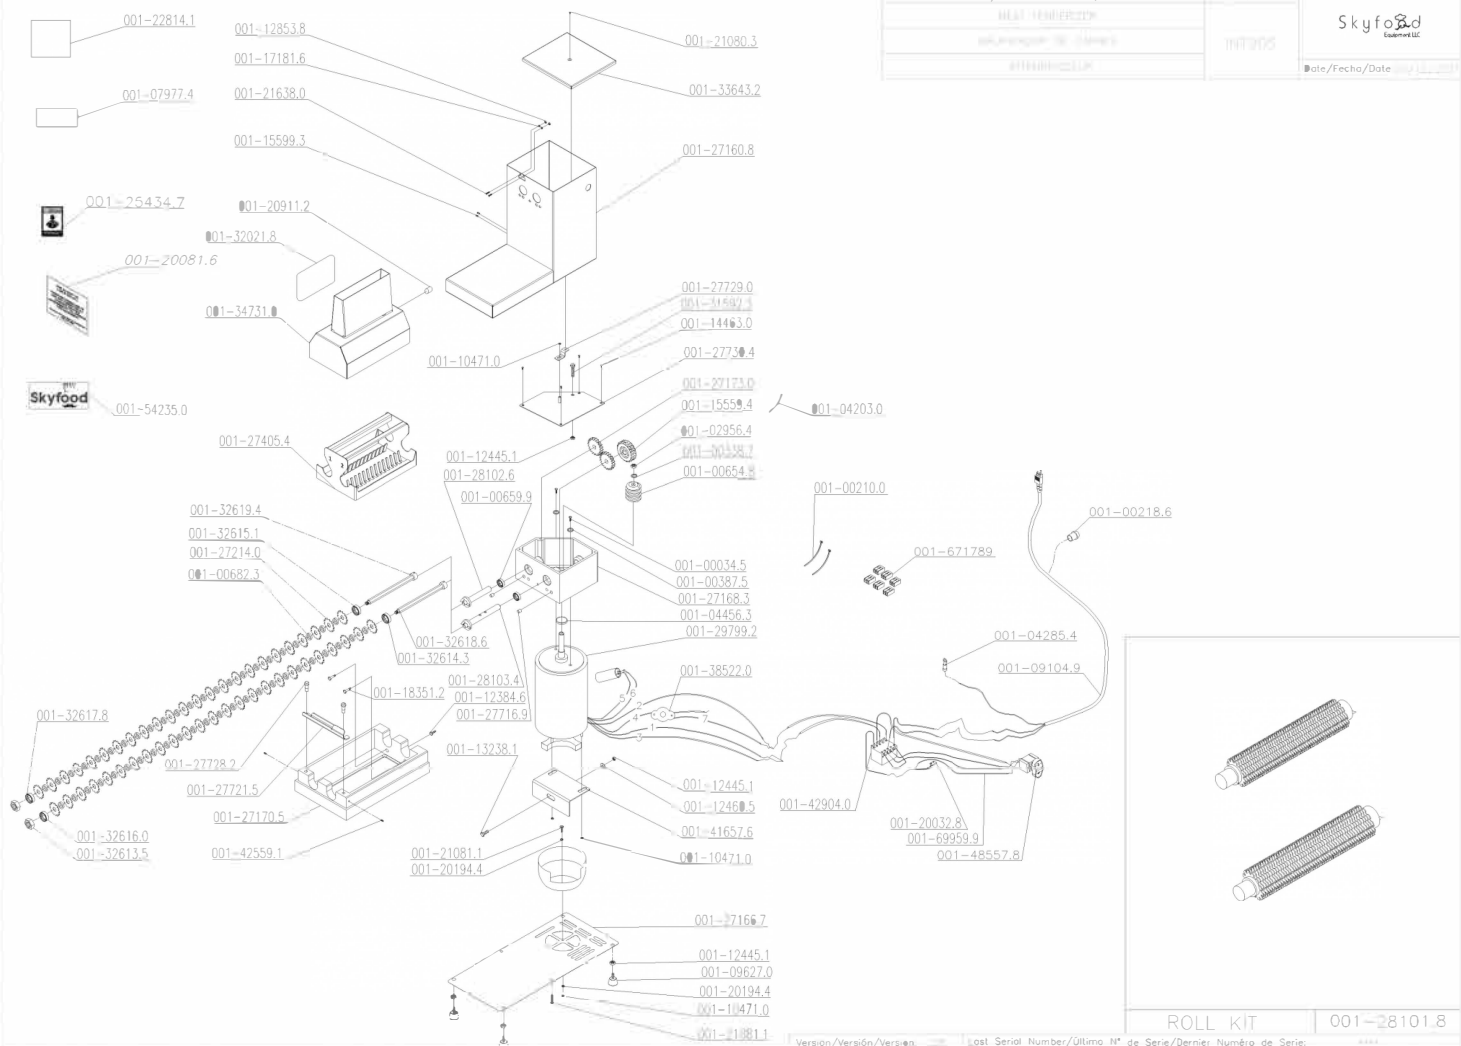

Denomination / Denominación / Dénomination	Item
MEAT TENDERIZER	001-28101.8
SKYFOOD 18 - 18mm	
MEAT TENDERIZER	

Skyfood

Date/Fecha/Date: 01/11/2017

ROLL KIT 001-28101.8

Cód.	Descrição	UM
001-091049	CORD 3X1,5MM2 W/PGRE 2PC1PR	By the each
001-209112	MAGNET DIAM.8X4MM	By the each
001-281034	DRIVING SHAFT ABN HD	By the each
001-281026	DRIVEN SHAFT ABN HD	By the each
001-002186	WIRE PASSER MOLDE 0922231	By the each
001-042030	BRACER T-18R-SMALL	By the each
001-079774	MOTOR IDENTIFICATION LABLE	By the each
001-200816	LABEL PER US DEPT OF LABOR	By the each
001-254347	SAFETY INSTRUCTIONS LABEL	By the each
001-036781	NYLON COVER CN-4478	By the each
001-104710	NUT M5 DIN 934 S/S	By the each
001-124451	NUT M8 DIN 934 STAINESS STEEL	By the each
001-124605	WASHER L.A8,4 STAINLESS STEEL	By the each
001-183512	SCREW M8X40 DIN 933 SS	By the each
001-171816	WASHER L.A3,2 DIN 125 S/S	By the each
001-201944	WASHER L. A5,3 DIN 125 STAINLESS	By the each
001-000345	SCREW ASC UNC1/4	By the each
001-002100	CLAMP K22 (T-50R)	By the each
001-042854	TERM. PRE-ISOL.AN-2435	By the each
001-228141	ATTENTION LABEL	By the each
001-128538	NUT M3 DIN 934 S/S	By the each
001-144630	SCREW M4X10	By the each
001-123846	SCREW M6X12 DIN 933 STAINLESS STEEL	By the each
001-155993	SCREW B.3,5X9,5 DIN 7971	By the each
001-003387	WASHER P 1/2	By the each