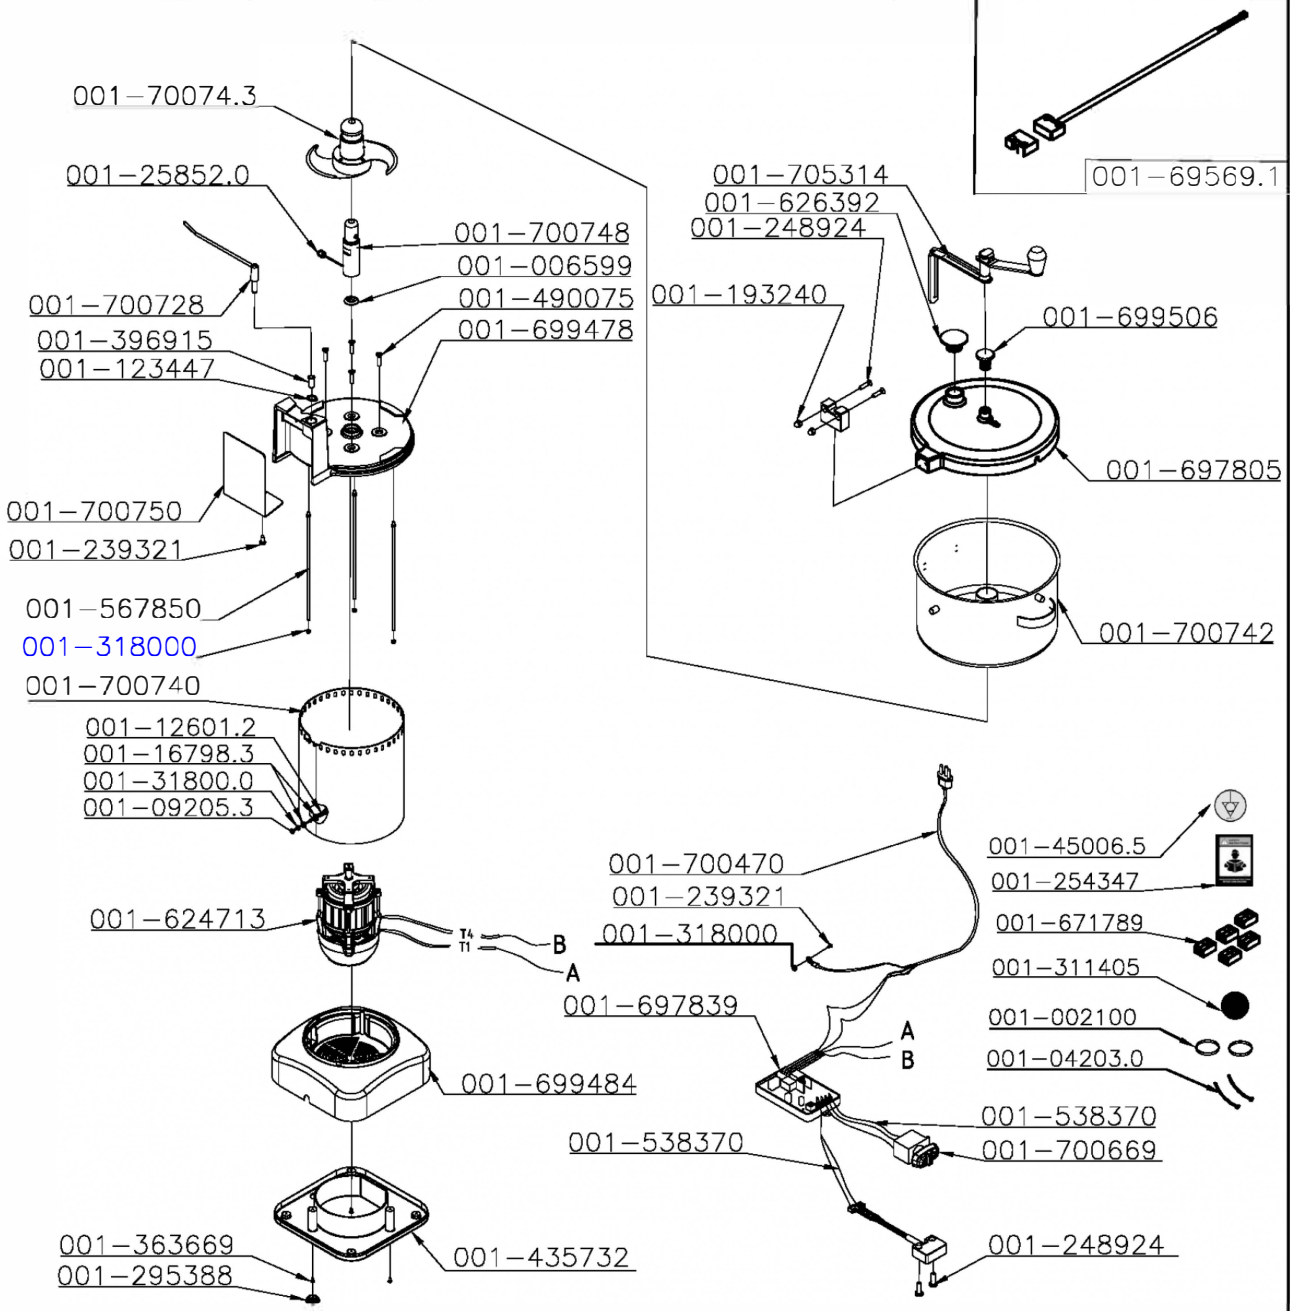

001-700743