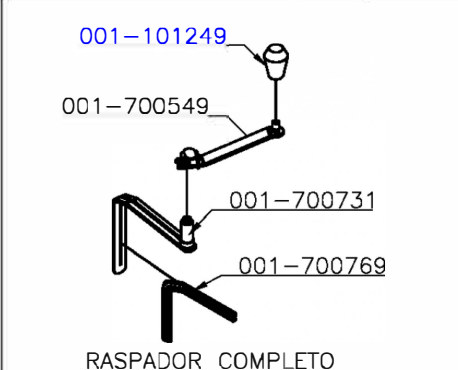

OPCIONAL 001-705349

RASPADOR COMPLETO