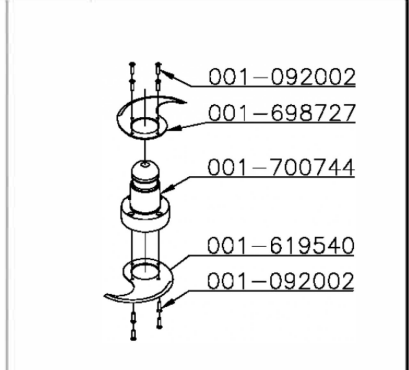

001-705314