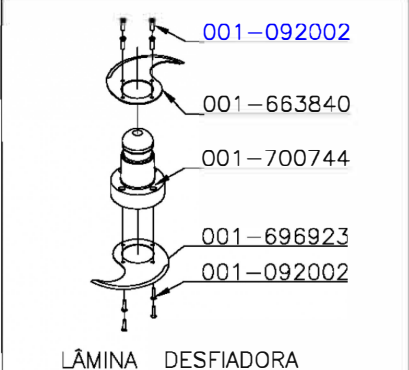

Denomination/Denominaci3n/D3nominacion	Item	 Date/Fecha/Date:17/04/2025
CUTTER	CR-8	
CUTTER		
CUTTER		

LÁMINA DESFIADORA