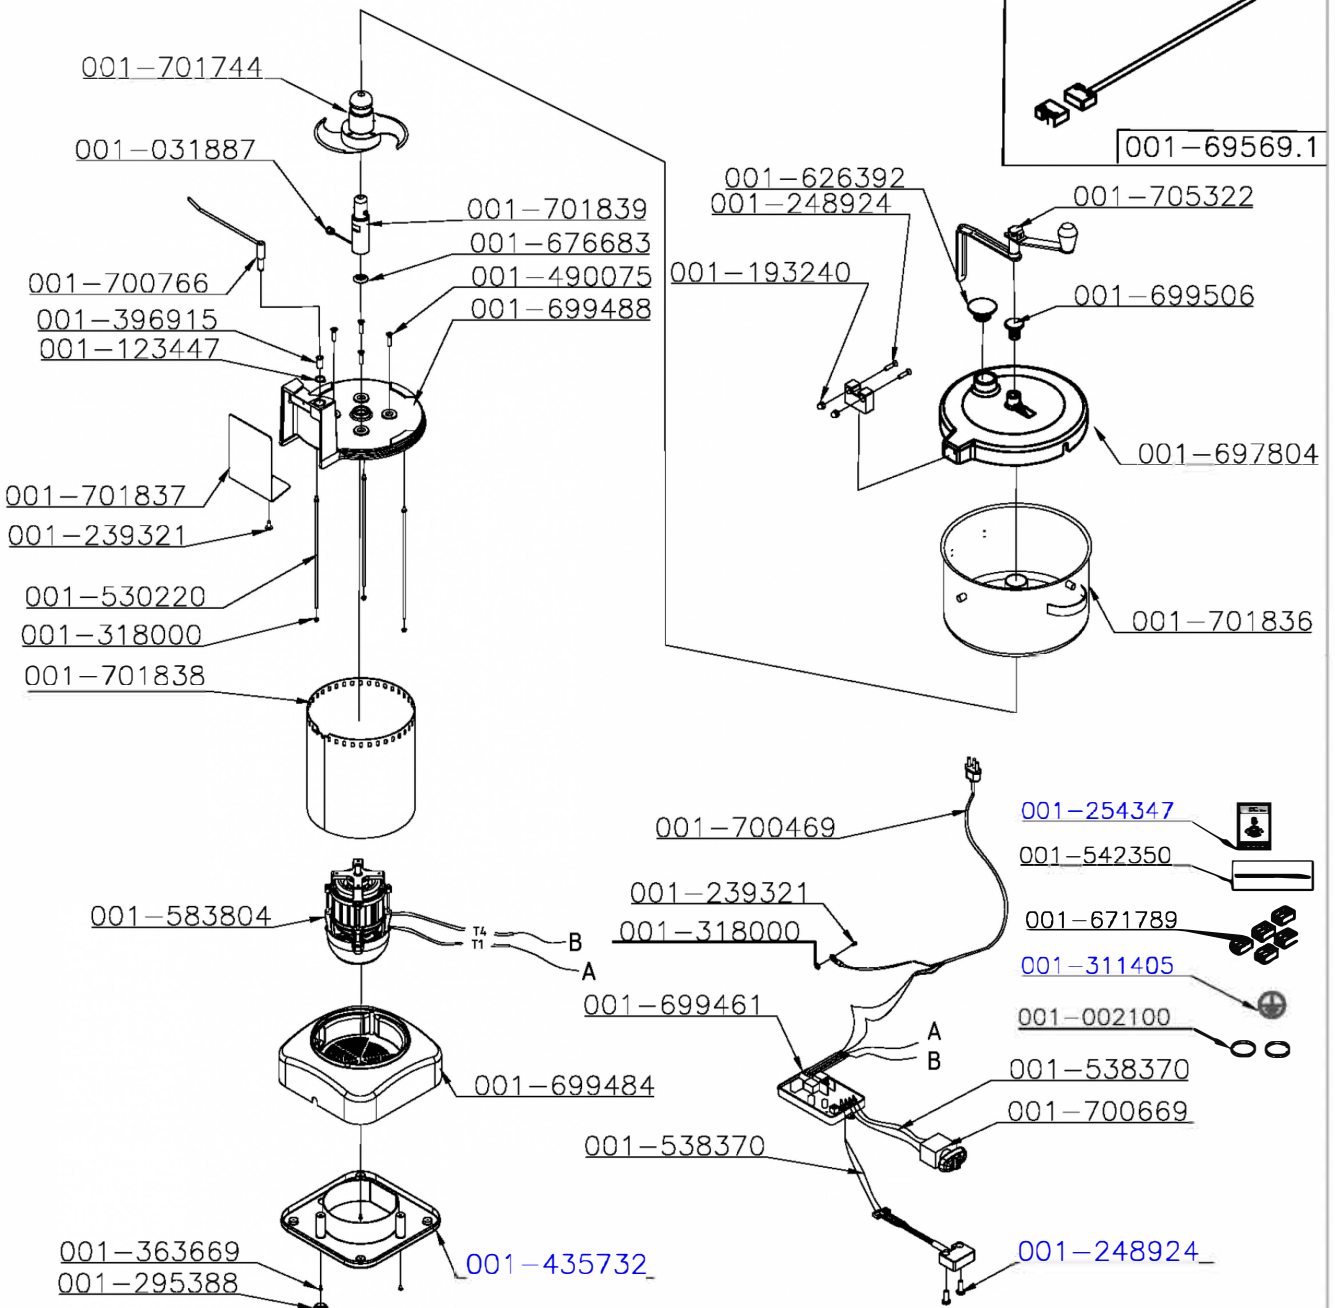

Version/Versión/Version: 03

Last Serial Number/Último N° de Serie/Dernier Numéro de Serie:

Cód.	Descrição	UM
001-031887	ALLEN SCREW M6X8	By the each
001-091022	CORD3X1MM2 WITH B TYPE PLUG 2PC1PR	By the each
001-200816	LABEL PER US DEPT OF LABOR	By the each
001-254347	SAFETY INSTRUCTIONS LABEL	By the each
001-318000	NUT M4 DIN 985 INOX	By the each
001-032832	TERM. PRE-INSUL.AN-2434	By the each
001-193240	STYROFOAM FOR BOX PROTECTION PCA M4 DIN 1587 INOX	By the each
001-363669	SCREW B.3,5X10 ZB PLAST.C/P	By the each
001-002100	CLAMP K22 (T-50R)	By the each
001-002933	RUBBER SEAL MOL 085375 - CR-4L / CR-8L	By the each
001-092053	NUT M4 DIN 934	By the each
001-144630	SCREW M4X10	By the each
001-185396	BLADES FOR CR-4L	By the each
001-289302	LAMINA INFERIOR P/CUTTER 4L	By the each
001-234400	SCREW M4X16	By the each
001-295388	RUBBER COVER	By the each
001-319236	CORD PRESS PG13,5 LCP13,5BL+ NUT WITH REDUCTOR	By the each
001-248827	PFS B.2,9x6,5 DIN 7981 INOX	By the each
001-248924	STAINLESS STEEL SCREW M4X16 DIN 912 INOX	By the each
001-311405	EARTH-WIRE LABEL	By the each
001-101249	COVER HANDLE	By the each
001-092002	SCREW M4X12 DIN 963 INOX	By the each
001-126012	SCREW M4X15 DIN 912 INOX	By the each
001-239321	SCREW M4X5 DIN 7985	By the each
001-401277	PFS B.4,5x12 FLANGEADO P/PLASTICO	By the each