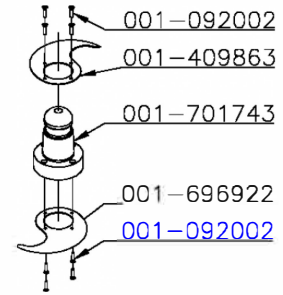

Denomination/Denominaci3n/D3nominacion	Item	Skyfo3d Equipment LLC
CUTTER	CR-4	
CUTTER		
CUTTER		

Date/Fecha/Date: 01/02/2024