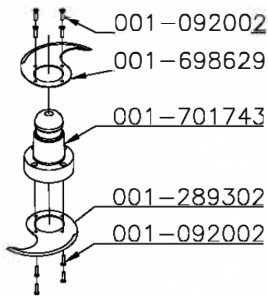

Denomination/Denominaci3n/D3nominacion	Item	Skyfo3d Equipment LLC
CUTTER	CR-4	
CUTTER		
CUTTER		

Date/Fecha/Date: 01/02/2024