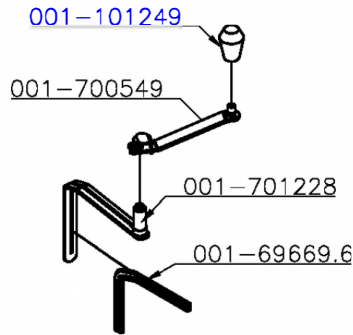

Denomination/Denominaci3n/D3nominacion	Item	Skyfo3d Equipment LLC
CUTTER	CR-4	
CUTTER		
CUTTER		

Date/Fecha/Date: 01/02/2024

RASPADOR COMPLETO

LÁMINA DESFIADORA

001-701744

001-705322

OPCIONAL

001-705330

Version/Versión/Version: 03

Last Serial Number/Último N° de Serie/Dernier Numéro de Serie:

Cód.	Descrição	UM
001-031887	ALLEN SCREW M6X8	By the each
001-091022	CORD3X1MM2 WITH B TYPE PLUG 2PC1PR	By the each
001-200816	LABEL PER US DEPT OF LABOR	By the each
001-254347	SAFETY INSTRUCTIONS LABEL	By the each
001-318000	NUT M4 DIN 985 INOX	By the each
001-032832	TERM. PRE-INSUL.AN-2434	By the each
001-193240	STYROFOAM FOR BOX PROTECTION PCA M4 DIN 1587 INOX	By the each
001-363669	SCREW B.3,5X10 ZB PLAST.C/P	By the each
001-002100	CLAMP K22 (T-50R)	By the each
001-002933	RUBBER SEAL MOL 085375 - CR-4L / CR-8L	By the each
001-092053	NUT M4 DIN 934	By the each
001-144630	SCREW M4X10	By the each
001-185396	BLADES FOR CR-4L	By the each
001-289302	LAMINA INFERIOR P/CUTTER 4L	By the each
001-234400	SCREW M4X16	By the each
001-295388	RUBBER COVER	By the each
001-319236	CORD PRESS PG13,5 LCP13,5BL+ NUT WITH REDUCTOR	By the each
001-248827	PFS B.2,9x6,5 DIN 7981 INOX	By the each
001-248924	STAINLESS STEEL SCREW M4X16 DIN 912 INOX	By the each
001-311405	EARTH-WIRE LABEL	By the each
001-101249	COVER HANDLE	By the each
001-092002	SCREW M4X12 DIN 963 INOX	By the each
001-126012	SCREW M4X15 DIN 912 INOX	By the each
001-239321	SCREW M4X5 DIN 7985	By the each
001-401277	PFS B.4,5x12 FLANGEADO P/PLASTICO	By the each

Cód.	Descrição	UM
001-699484	BASE(MOLDE 45106.1)	By the each
001-538370	TWO WAY WHIP 350MM	By the each
001-700669	BOTAO TRIPLO (LIGA/DESL./PULSAR) (160	By the each
001-701836	COPO CUTTER CR-4L	By the each
001-697804	TAMPA TRANSPARENTE CR-4L (MOLDE 70183	By the each
001-699506	TAMPAO MENOR DA TAMPA (MOLDE 694628)	By the each
001-696922	LAMINA DESFIADORA 4L(696922)	By the each
001-695691	CJ SENSOR + ATUADOR(695691)	By the each