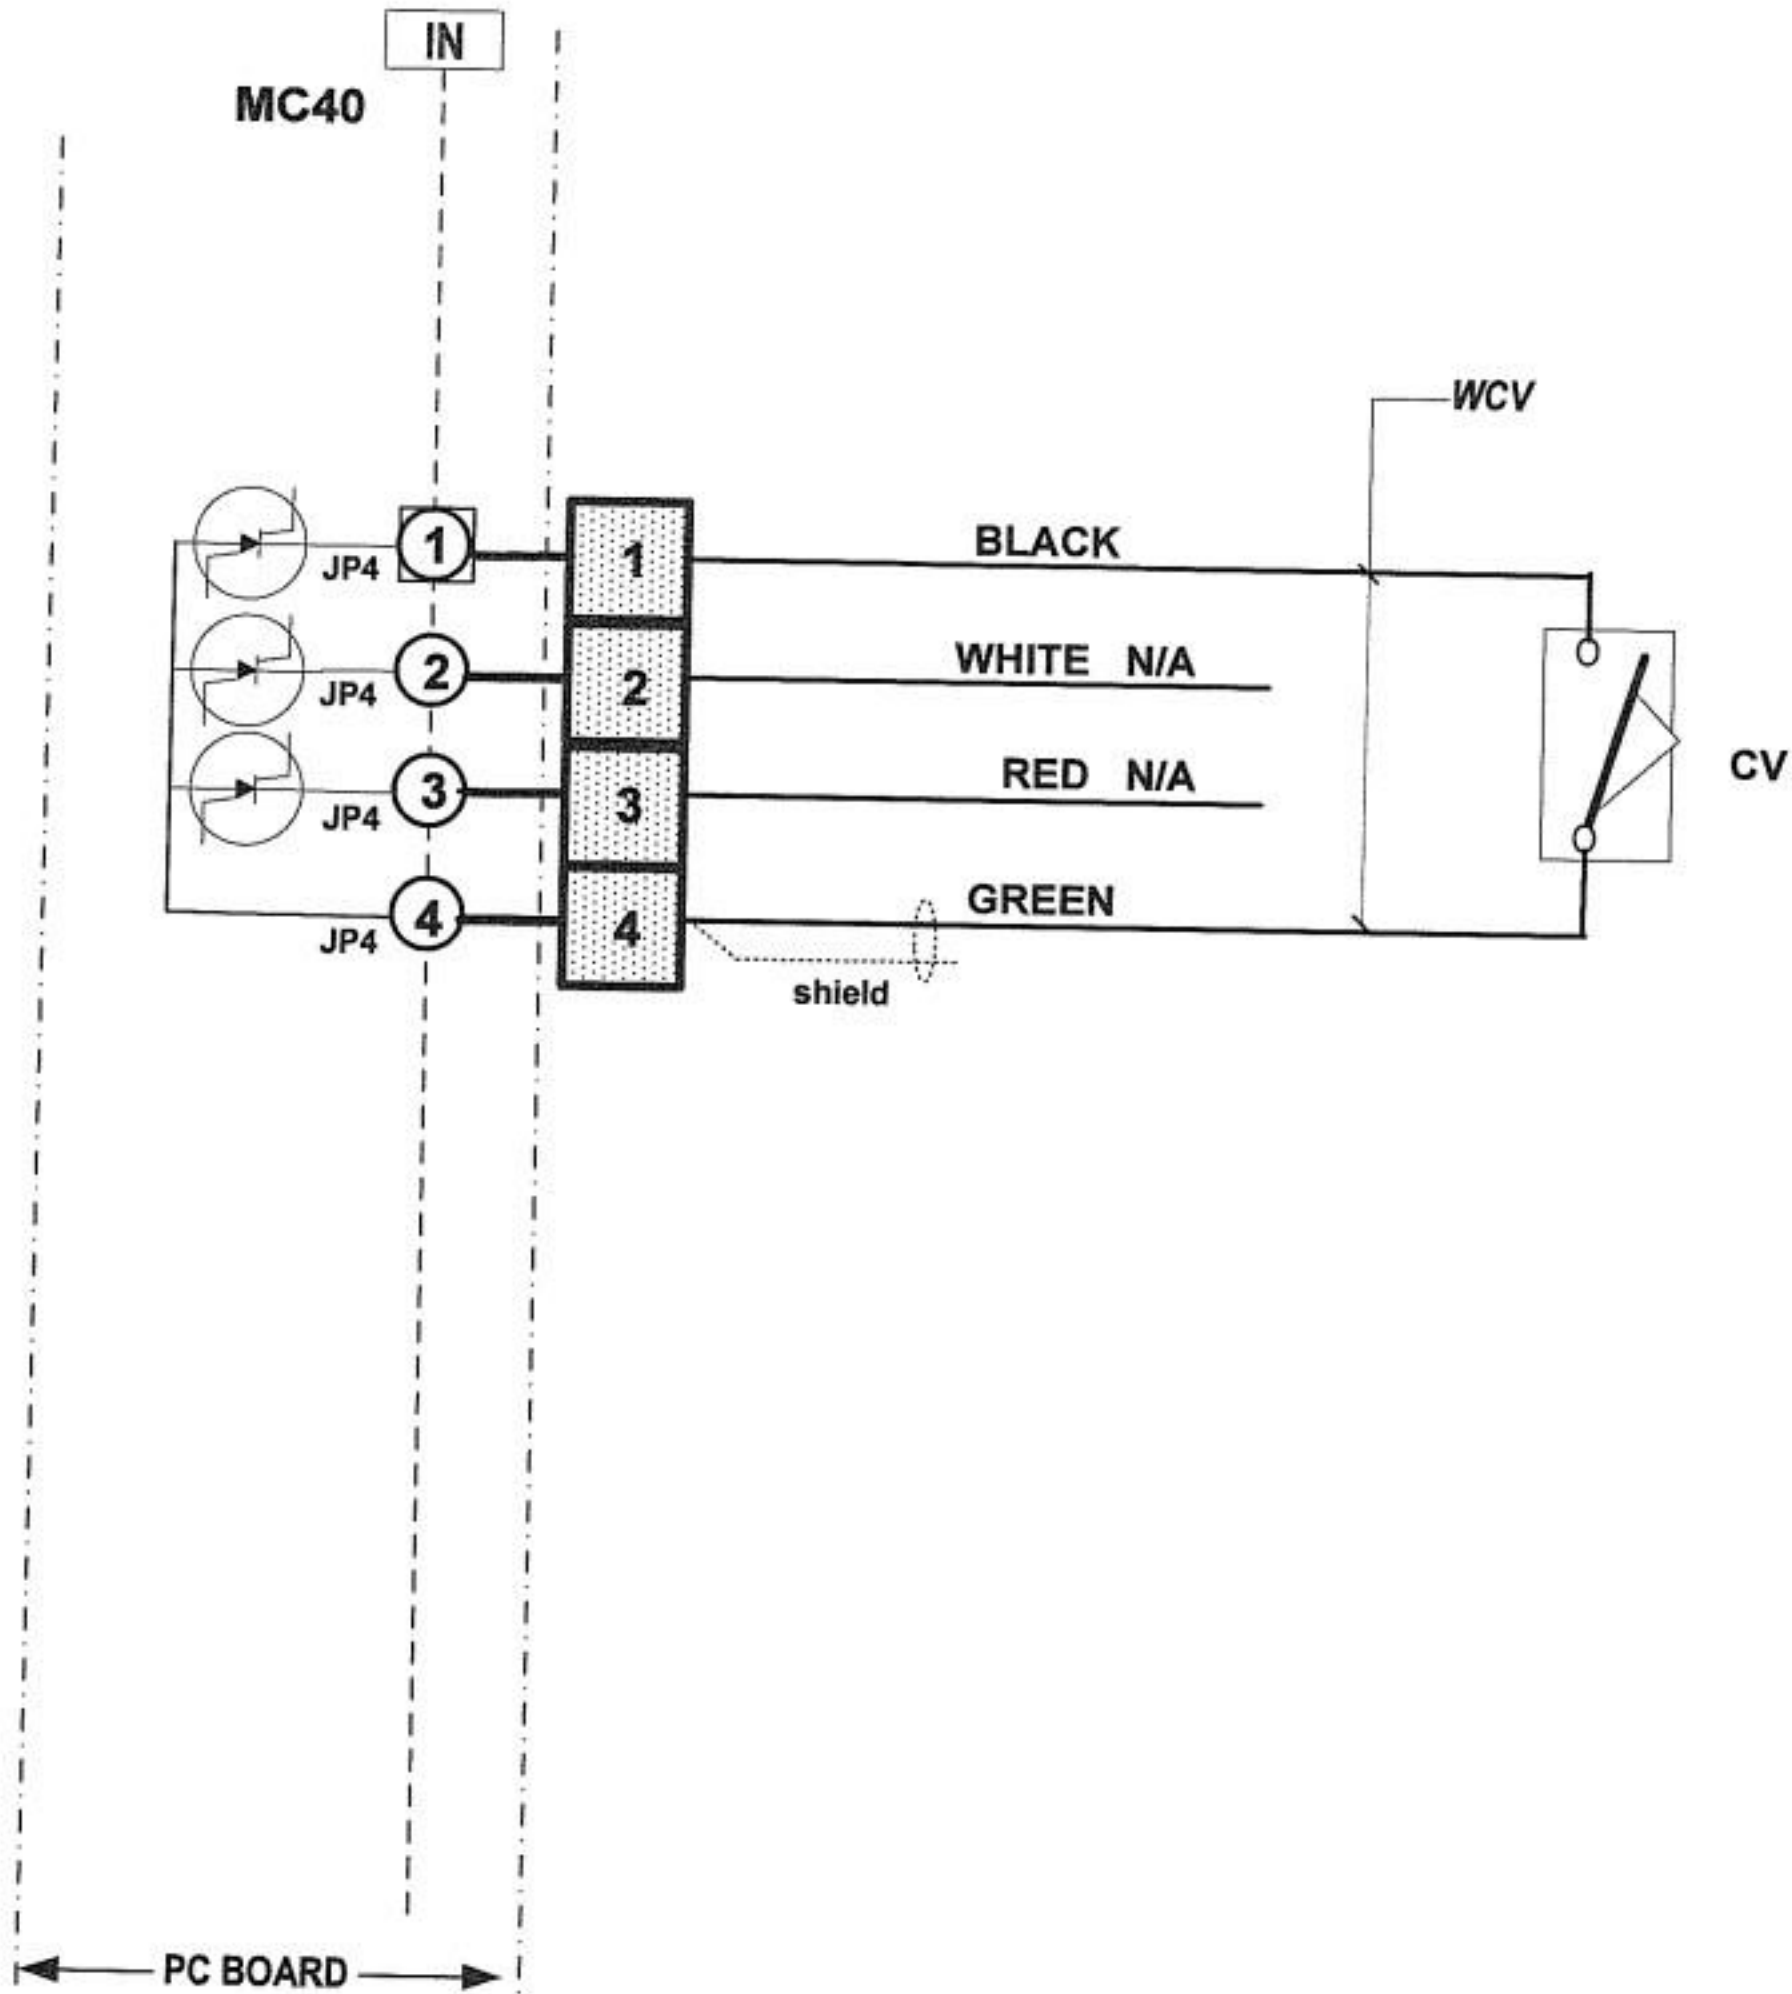

category	VACUUM PACK	model	450A	volt	3Ph 60Hz				SIPROMAC St-Germain de Grantham QUEBEC, CANADA
system	MC-40	circuit	power	year	month	day	block		
usual functions				10	07	08			
options				concept	draw	app		006-0730 PAGE 1 de 1	
				XX	PP	DL			

OUT
MC40

TRANSF.CONT.

PC BOARD

category	VACUUM PACK	model	450A	volt.	ALL				SIPROMAC St-Germain de Grantham QUEBEC, CANADA
system	MC-40	circuit	control	year	month	day	block		
usual fonctions		concept	XX	10	07	08		006-0737 PAGE 1 de 2	
options		draw	PP	app	DL				

category	VACUUM PACK	model	450A	volt.	ALL				SIPROMAC St-Germain de Grantham QUEBEC, CANADA
system	MC-40	circuit	control	year	month	day	block		
usual				10	07	08			
options				concept	draw	app		006-0737	
				XX	PP	DL		PAGE 2 de 2	