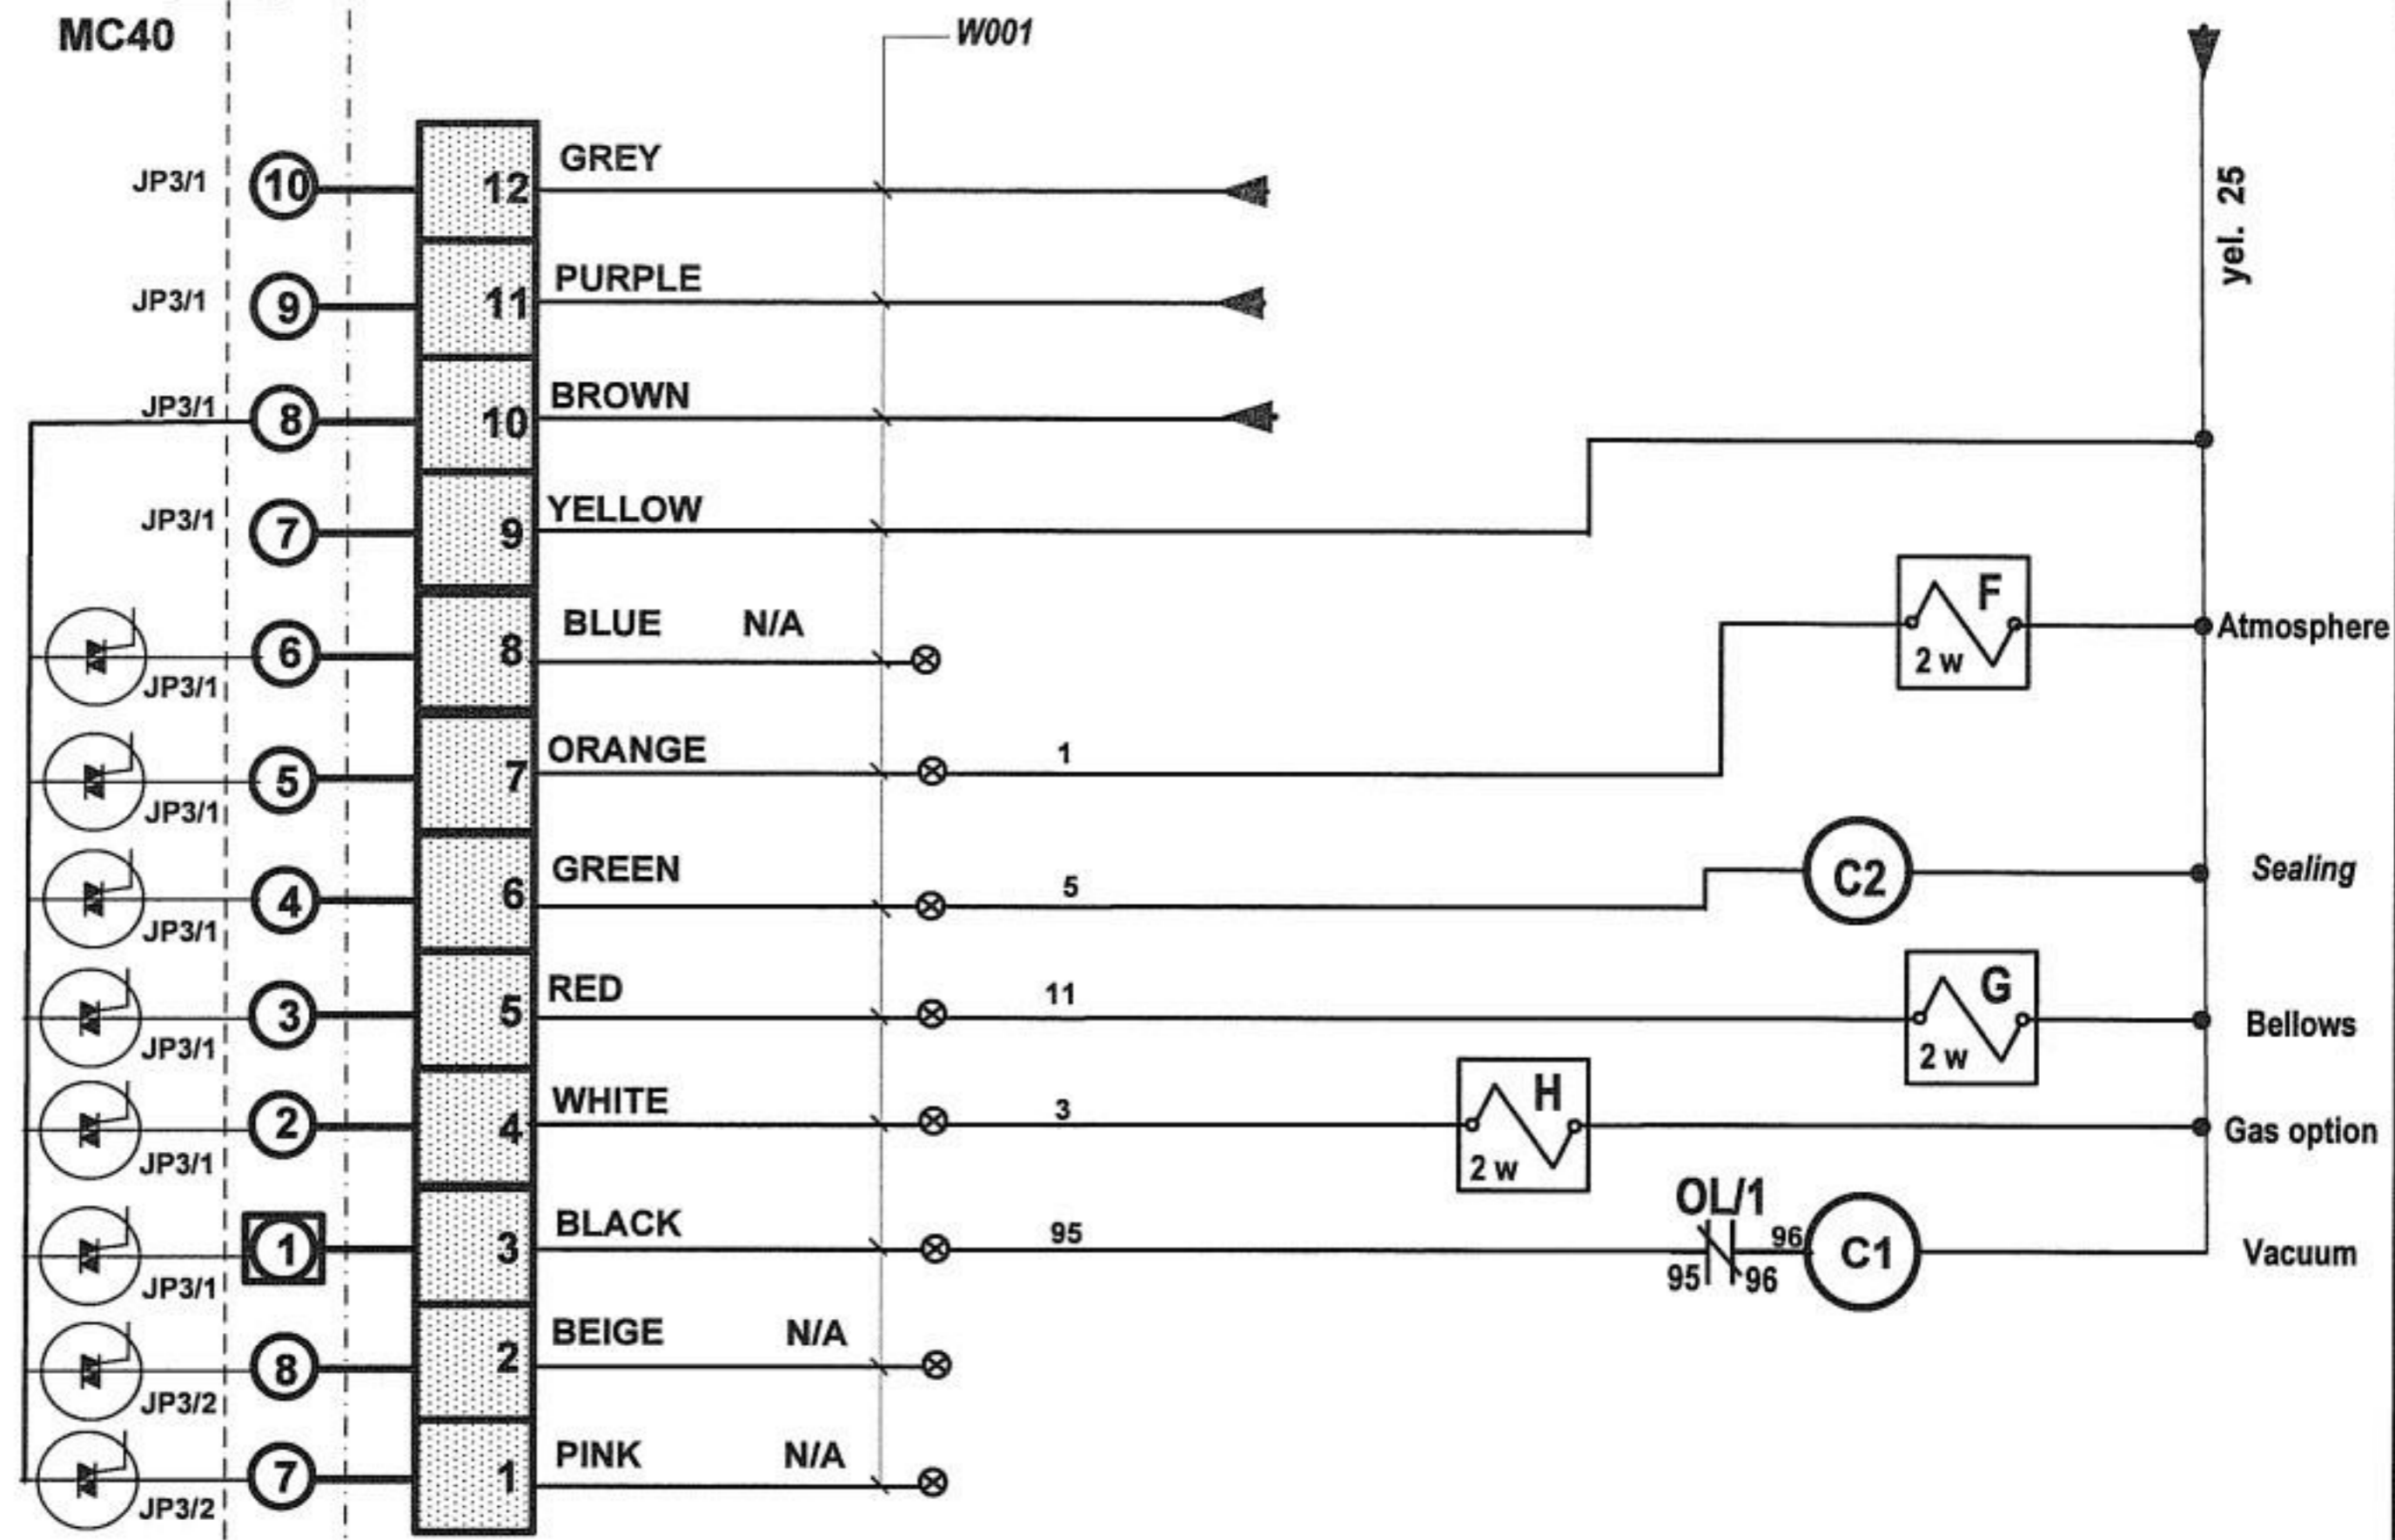

category	VACUUM PACK	model	450A	volt	3Ph 60Hz				SIPROMAC St-Germain de Grantham QUEBEC, CANADA
system	MC-40	circuit	power	year	month	day	block		
usual functions				10	07	08			
options				concept	draw	app		006-0730 PAGE 1 de 1	
				XX	PP	DL			

OUT
MC40

TRANSF.CONT.

PC BOARD

category	VACUUM PACK	model	450A	volt.	ALL				SIPROMAC St-Germain de Grantham QUEBEC, CANADA
system	MC-40	circuit	control	year	month	day	block		
usual fonctions		concept	XX	10	07	08		006-0737 PAGE 1 de 2	
options		draw	PP	app	DL				

category	VACUUM PACK	model	450A	volt.	ALL				SIPROMAC St-Germain de Grantham QUEBEC, CANADA
system	MC-40	circuit	control	year	month	day	block		
usual				10	07	08			
options				concept	draw	app		006-0737	
				XX	PP	DL		PAGE 2 de 2	