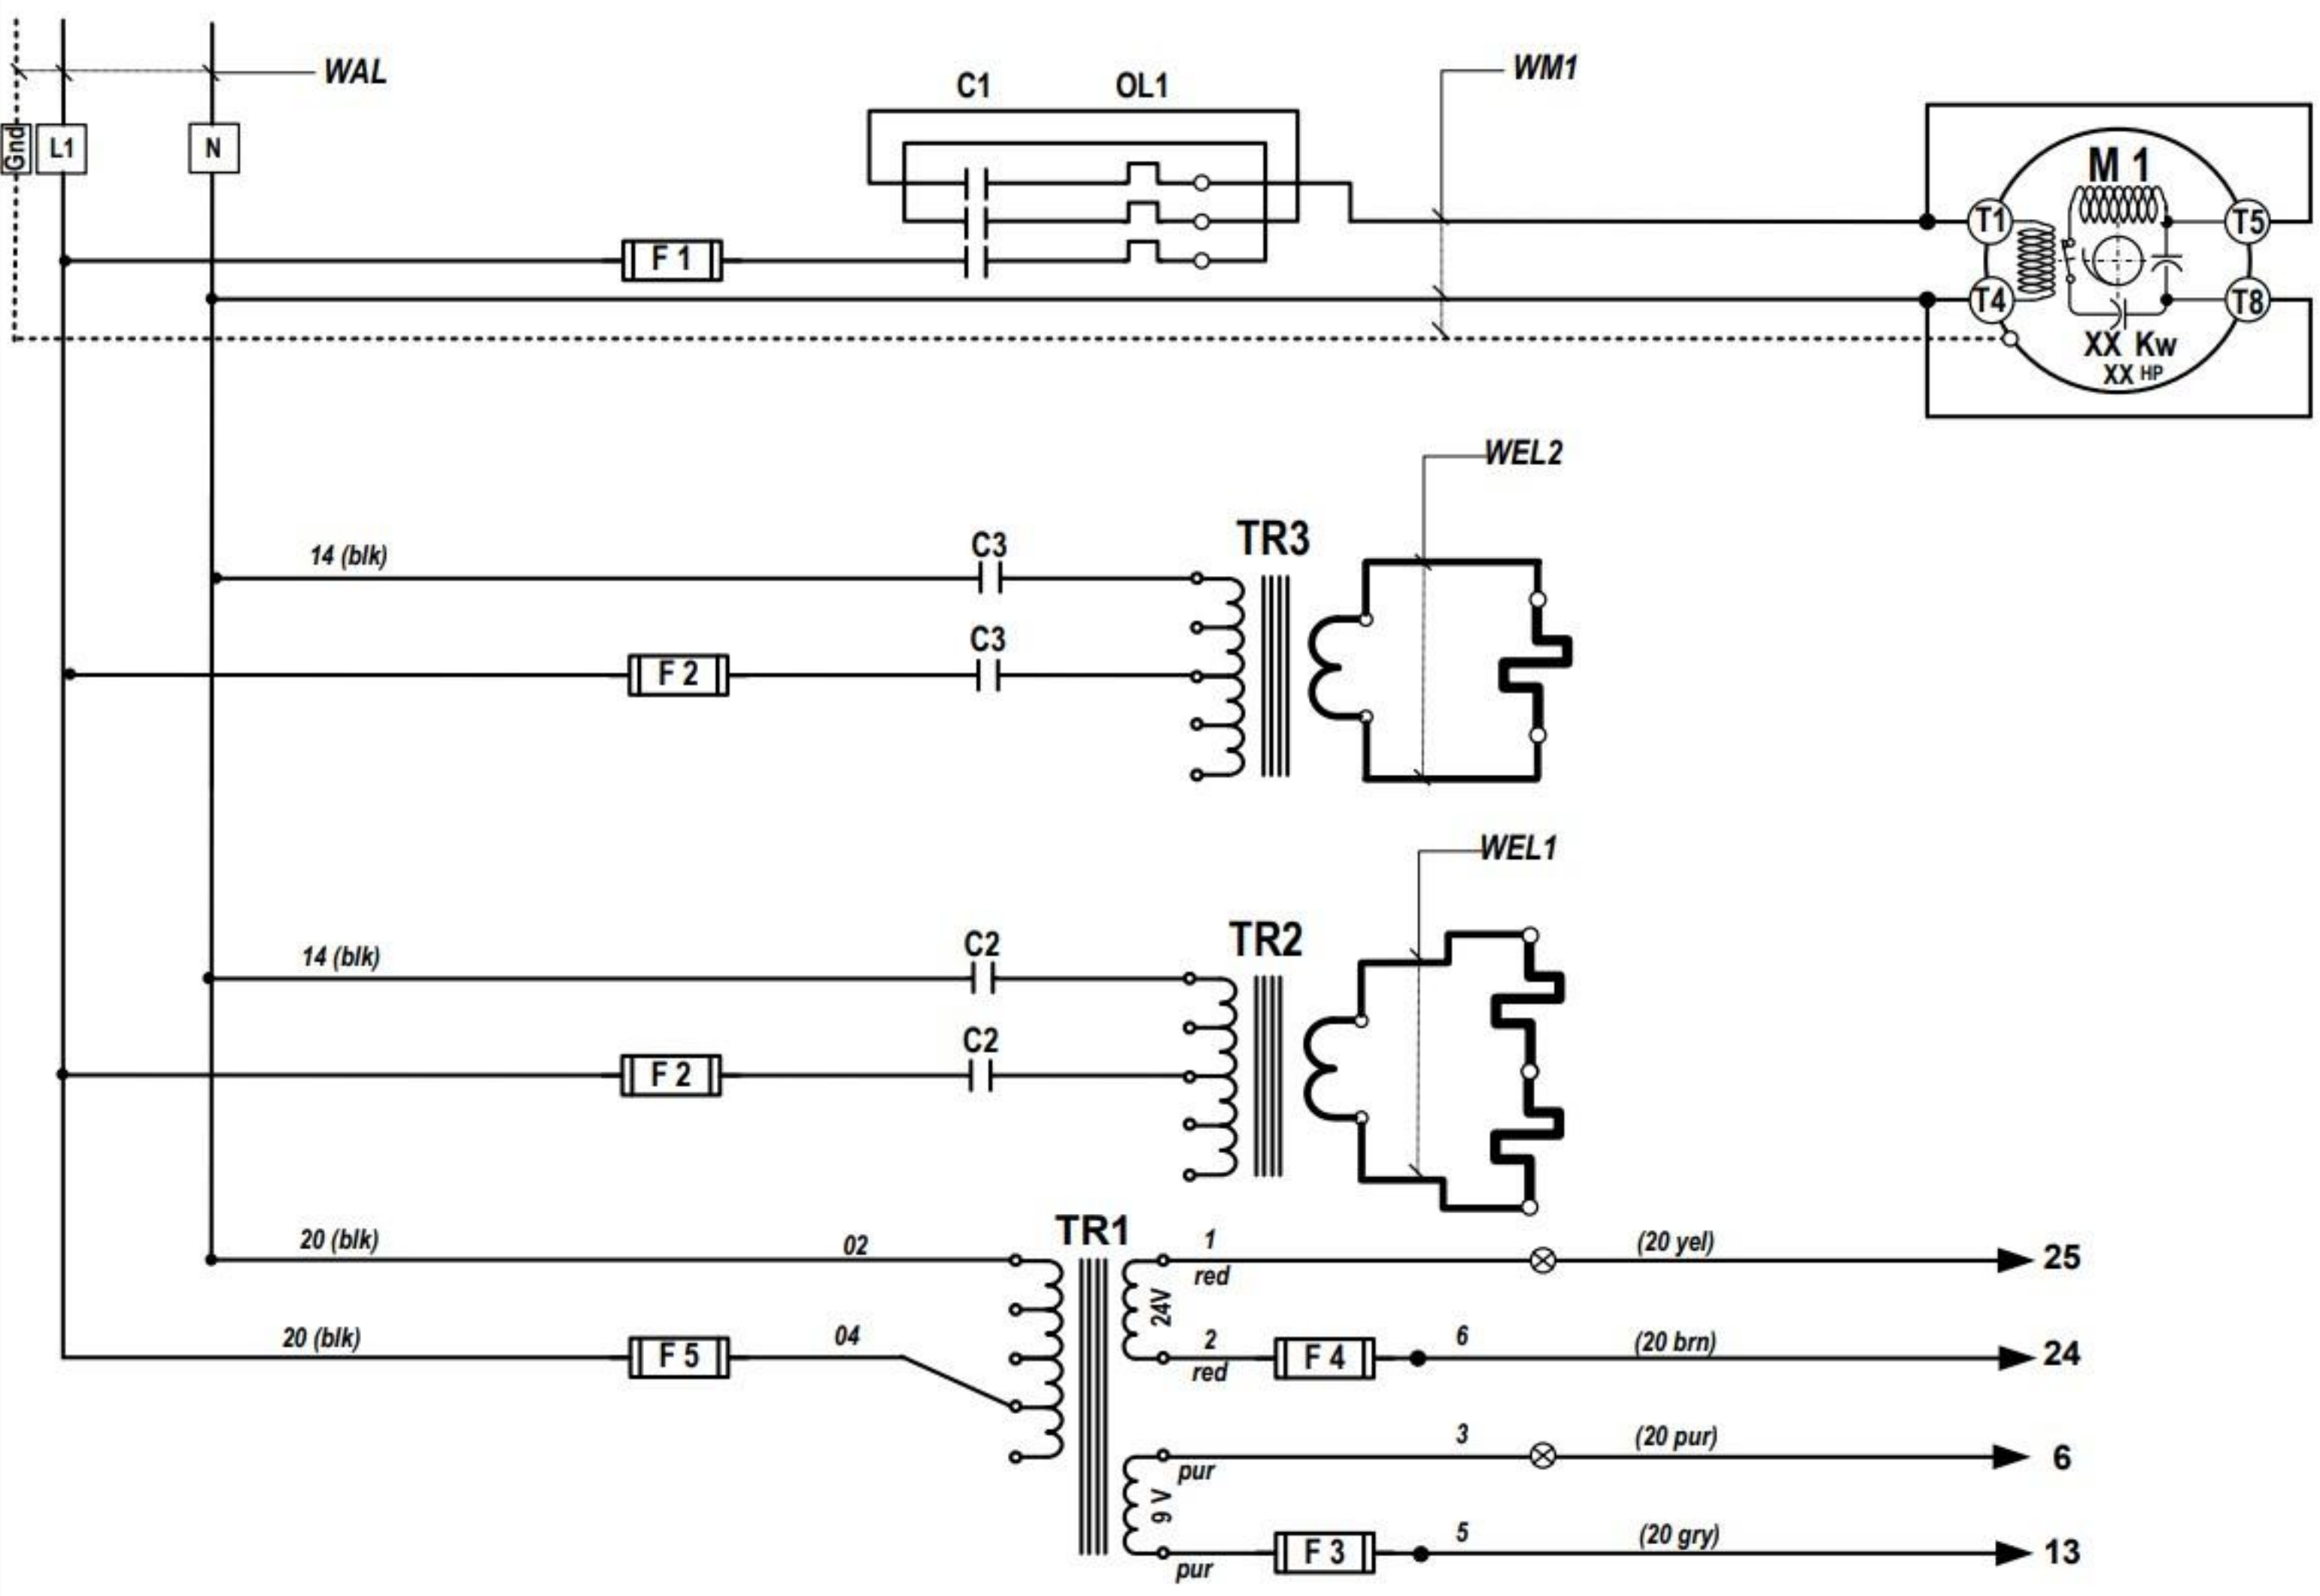

category	VACUUM PACK	model	380-T	volt.	208-230 V 1 Ph 60 Hz				SIPROMAC St-Germain de Grantham QUEBEC, CANADA
system	MC-40			circuit power	year	month	day	block	
usual fonctions					05	07	07		
options					concept	draw	app		
					PP	PP	DL	006-0421 PAGE 2 de 2	

category	VACUUM PACK	model	380-T	volt.	208 v 3 ph 60 hz				SIPROMAC St-Germain de Grantham QUEBEC, CANADA
system	MC-40			circuit power	year	month	day	block	
usual functions					concept	draw	app		006-0421 PAGE 1 de 2
options					PP	PP	DL		

category	VACUUM PACK	model	380-T	volt.	208-230 V 1 Ph 60 Hz				SIPROMAC St-Germain de Grantham QUEBEC, CANADA
system	MC-40			circuit	power	year	month	day	
usual fonctions						05	07	07	
options						concept	draw	app	
						PP	PP	DL	006-0421 PAGE 2 de 2