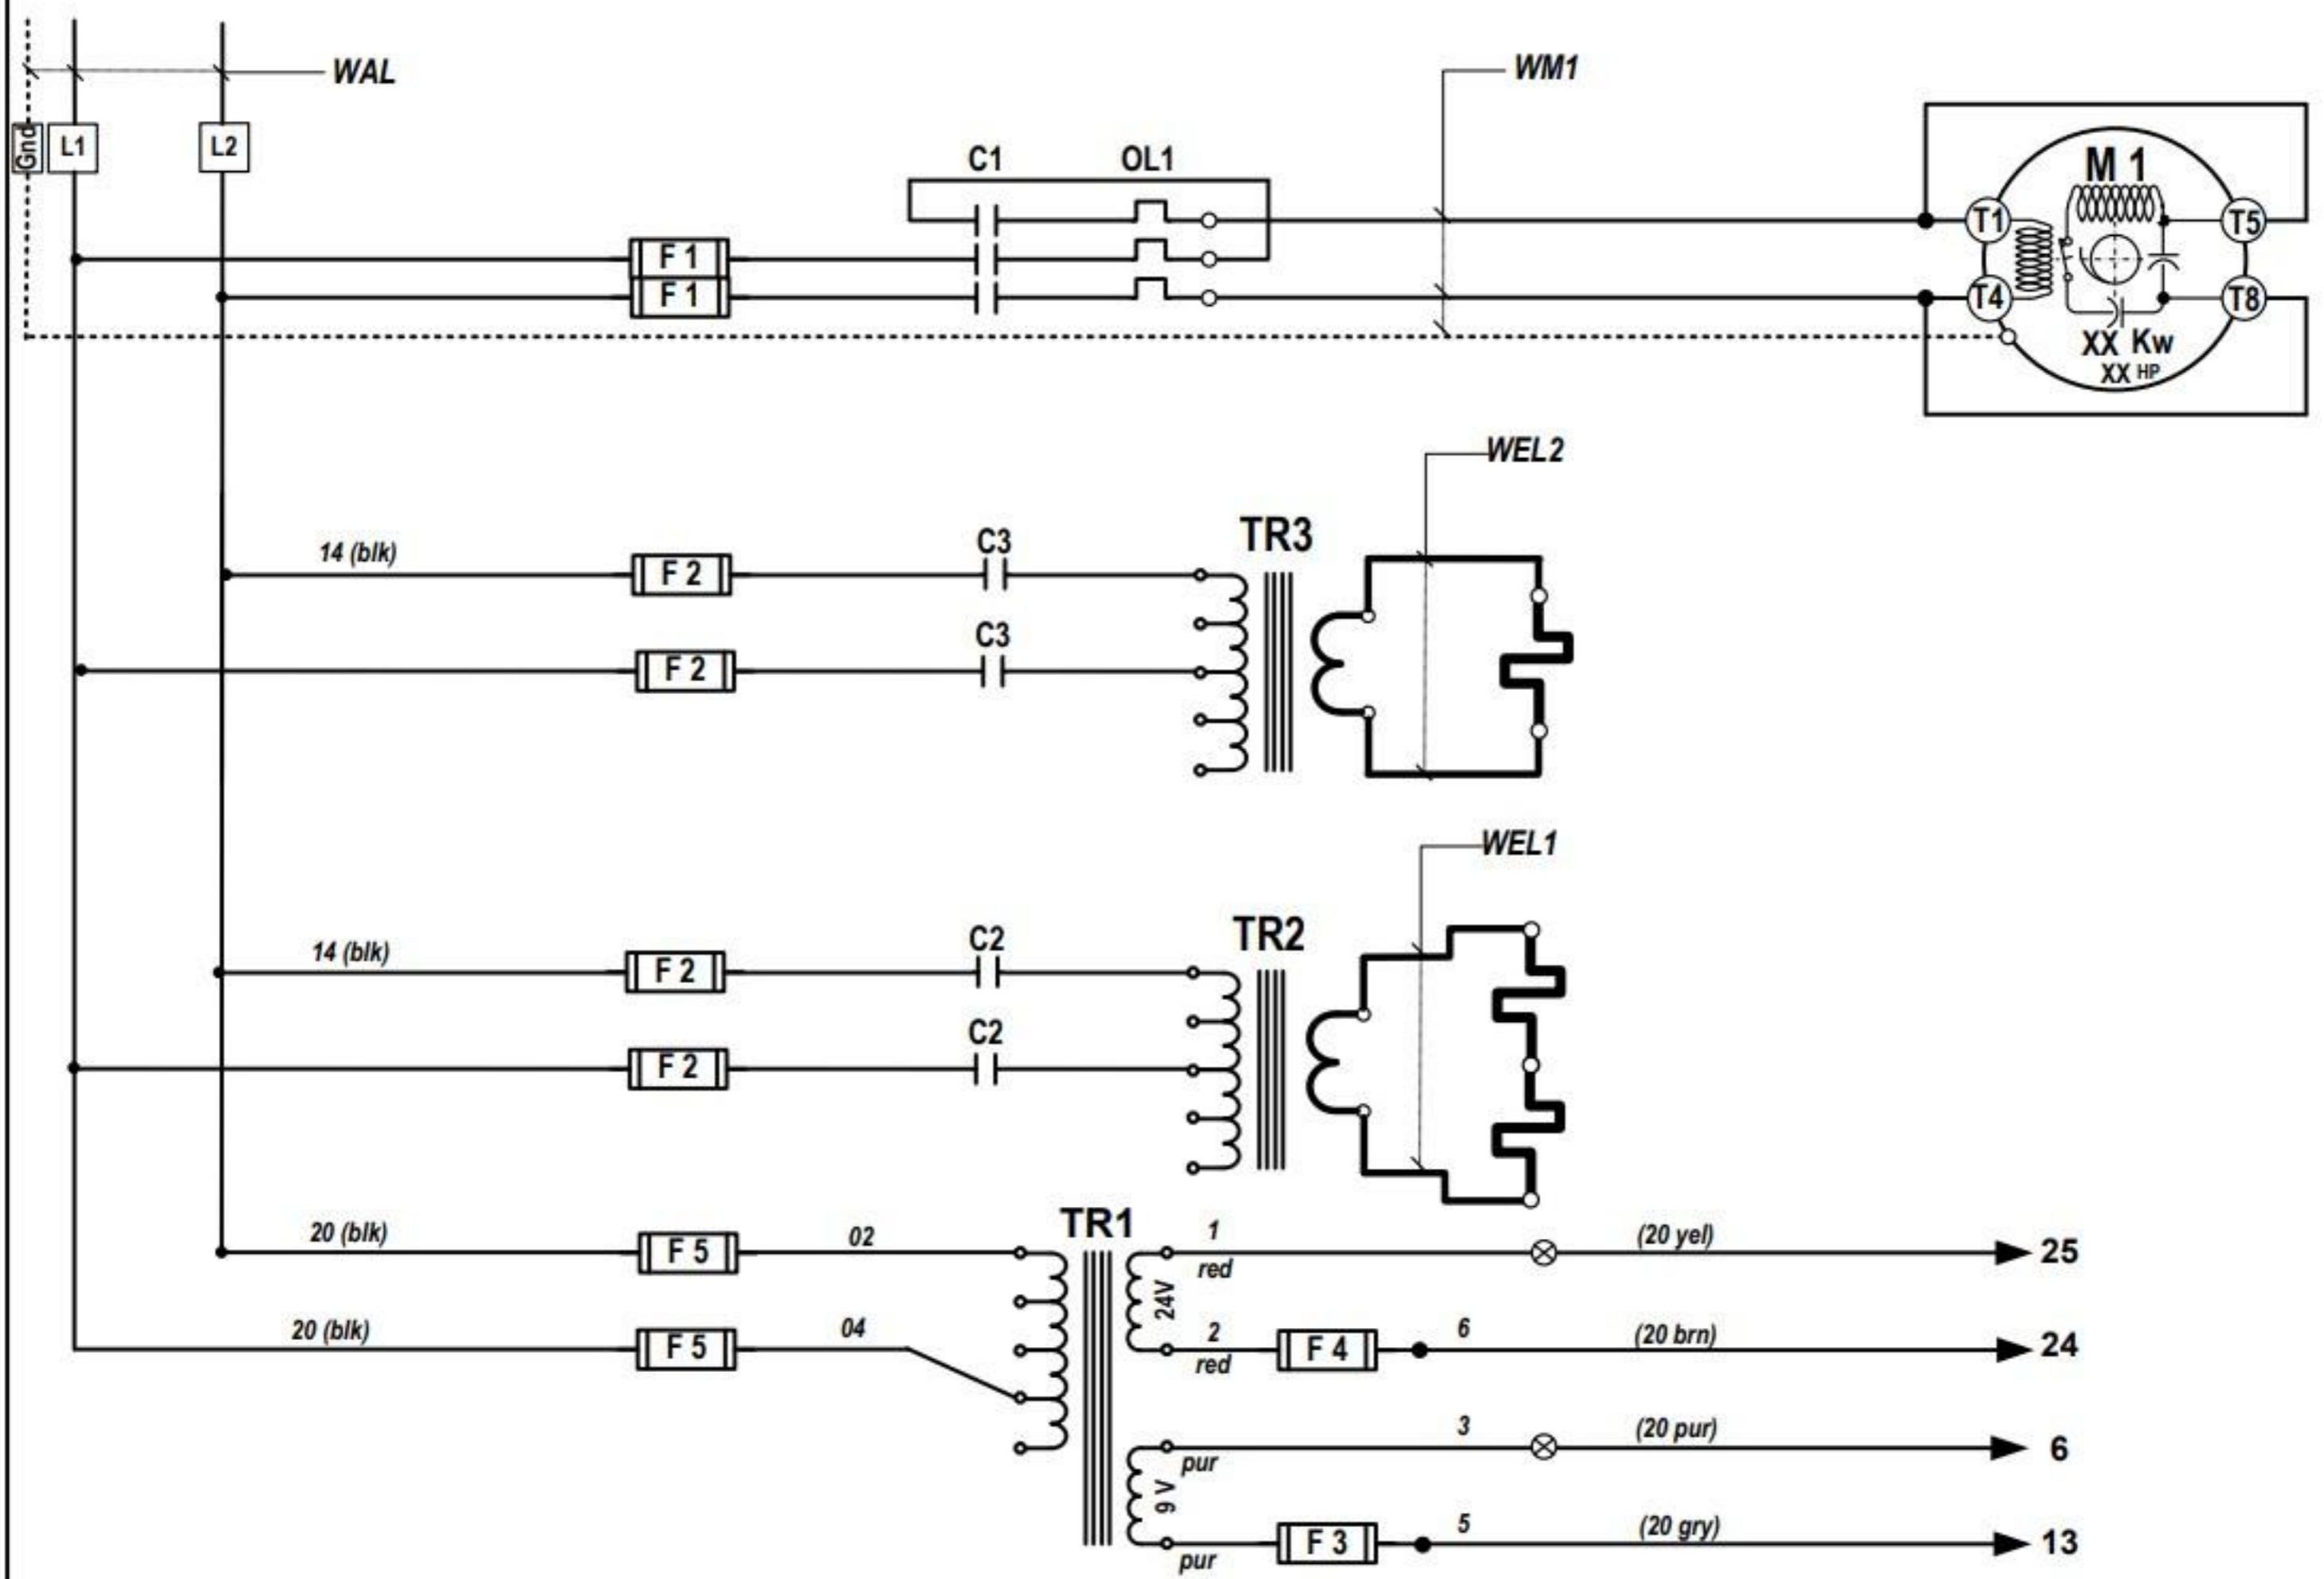

category	VACUUM PACK	model	380-T	volt.	208-230 V 1 Ph 60 Hz				SIPROMAC St-Germain de Grantham QUEBEC, CANADA
system	MC-40			circuit power	year	month	day	block	
usual fonctions					05	07	07		
options					concept	draw	app		
					PP	PP	DL	006-0421 PAGE 2 de 2	

category	VACUUM PACK	model	380-T	volt.	208 v 3 ph 60 hz				SIPROMAC St-Germain de Grantham QUEBEC, CANADA
system	MC-40			circuit power	year	month	day	block	
usual functions					concept	draw	app		006-0421 PAGE 1 de 2
options					PP	PP	DL		

category	VACUUM PACK	model	380-T	volt.	208-230 V 1 Ph 60 Hz				SIPROMAC St-Germain de Grantham QUEBEC, CANADA
system	MC-40			circuit	power	year	month	day	
usual fonctions						05	07	07	
options						concept	draw	app	
						PP	PP	DL	006-0421 PAGE 2 de 2