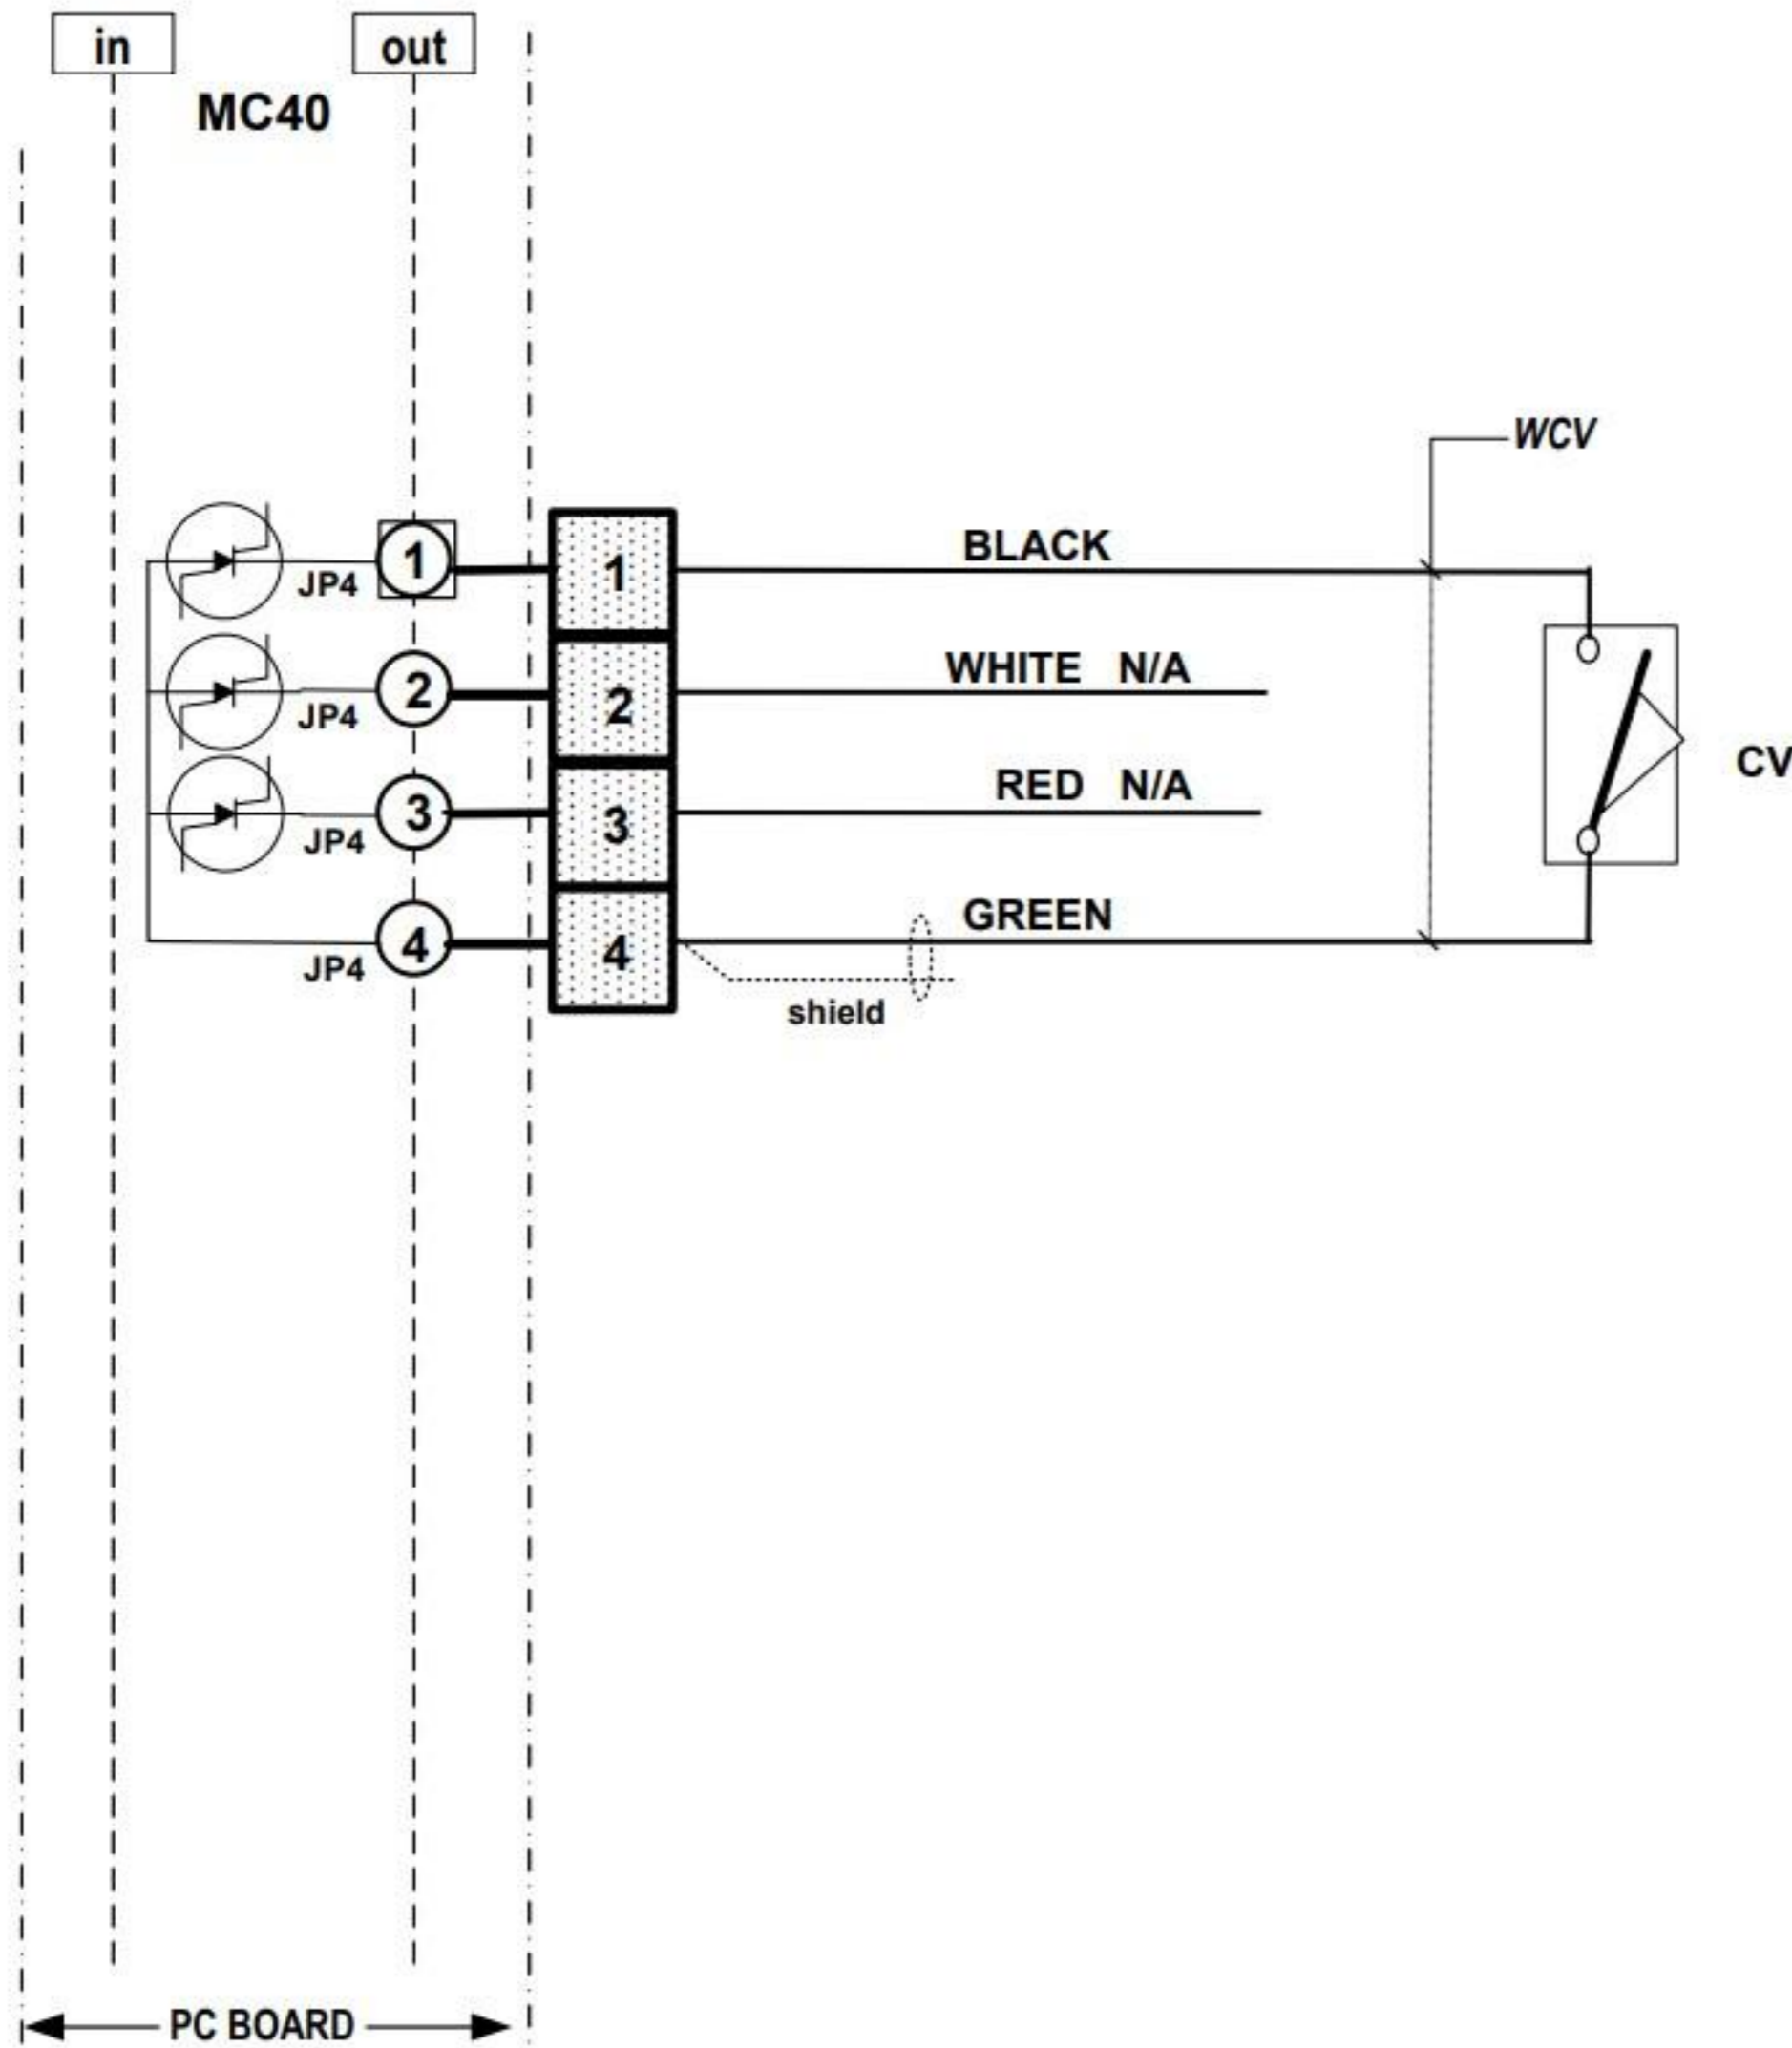

yel. 25

category	VACUUM PACK	model	380-T	volt.	ALL				SIPROMAC St-Germain de Grantham QUEBEC, CANADA	
system	Control MC-40			circuit	control	year	month	day		block
usual functions	MC-40					05	04	14		
options						concept	draw	app	006-0438	
						PP	PP	DL	PAGE 2 de 2