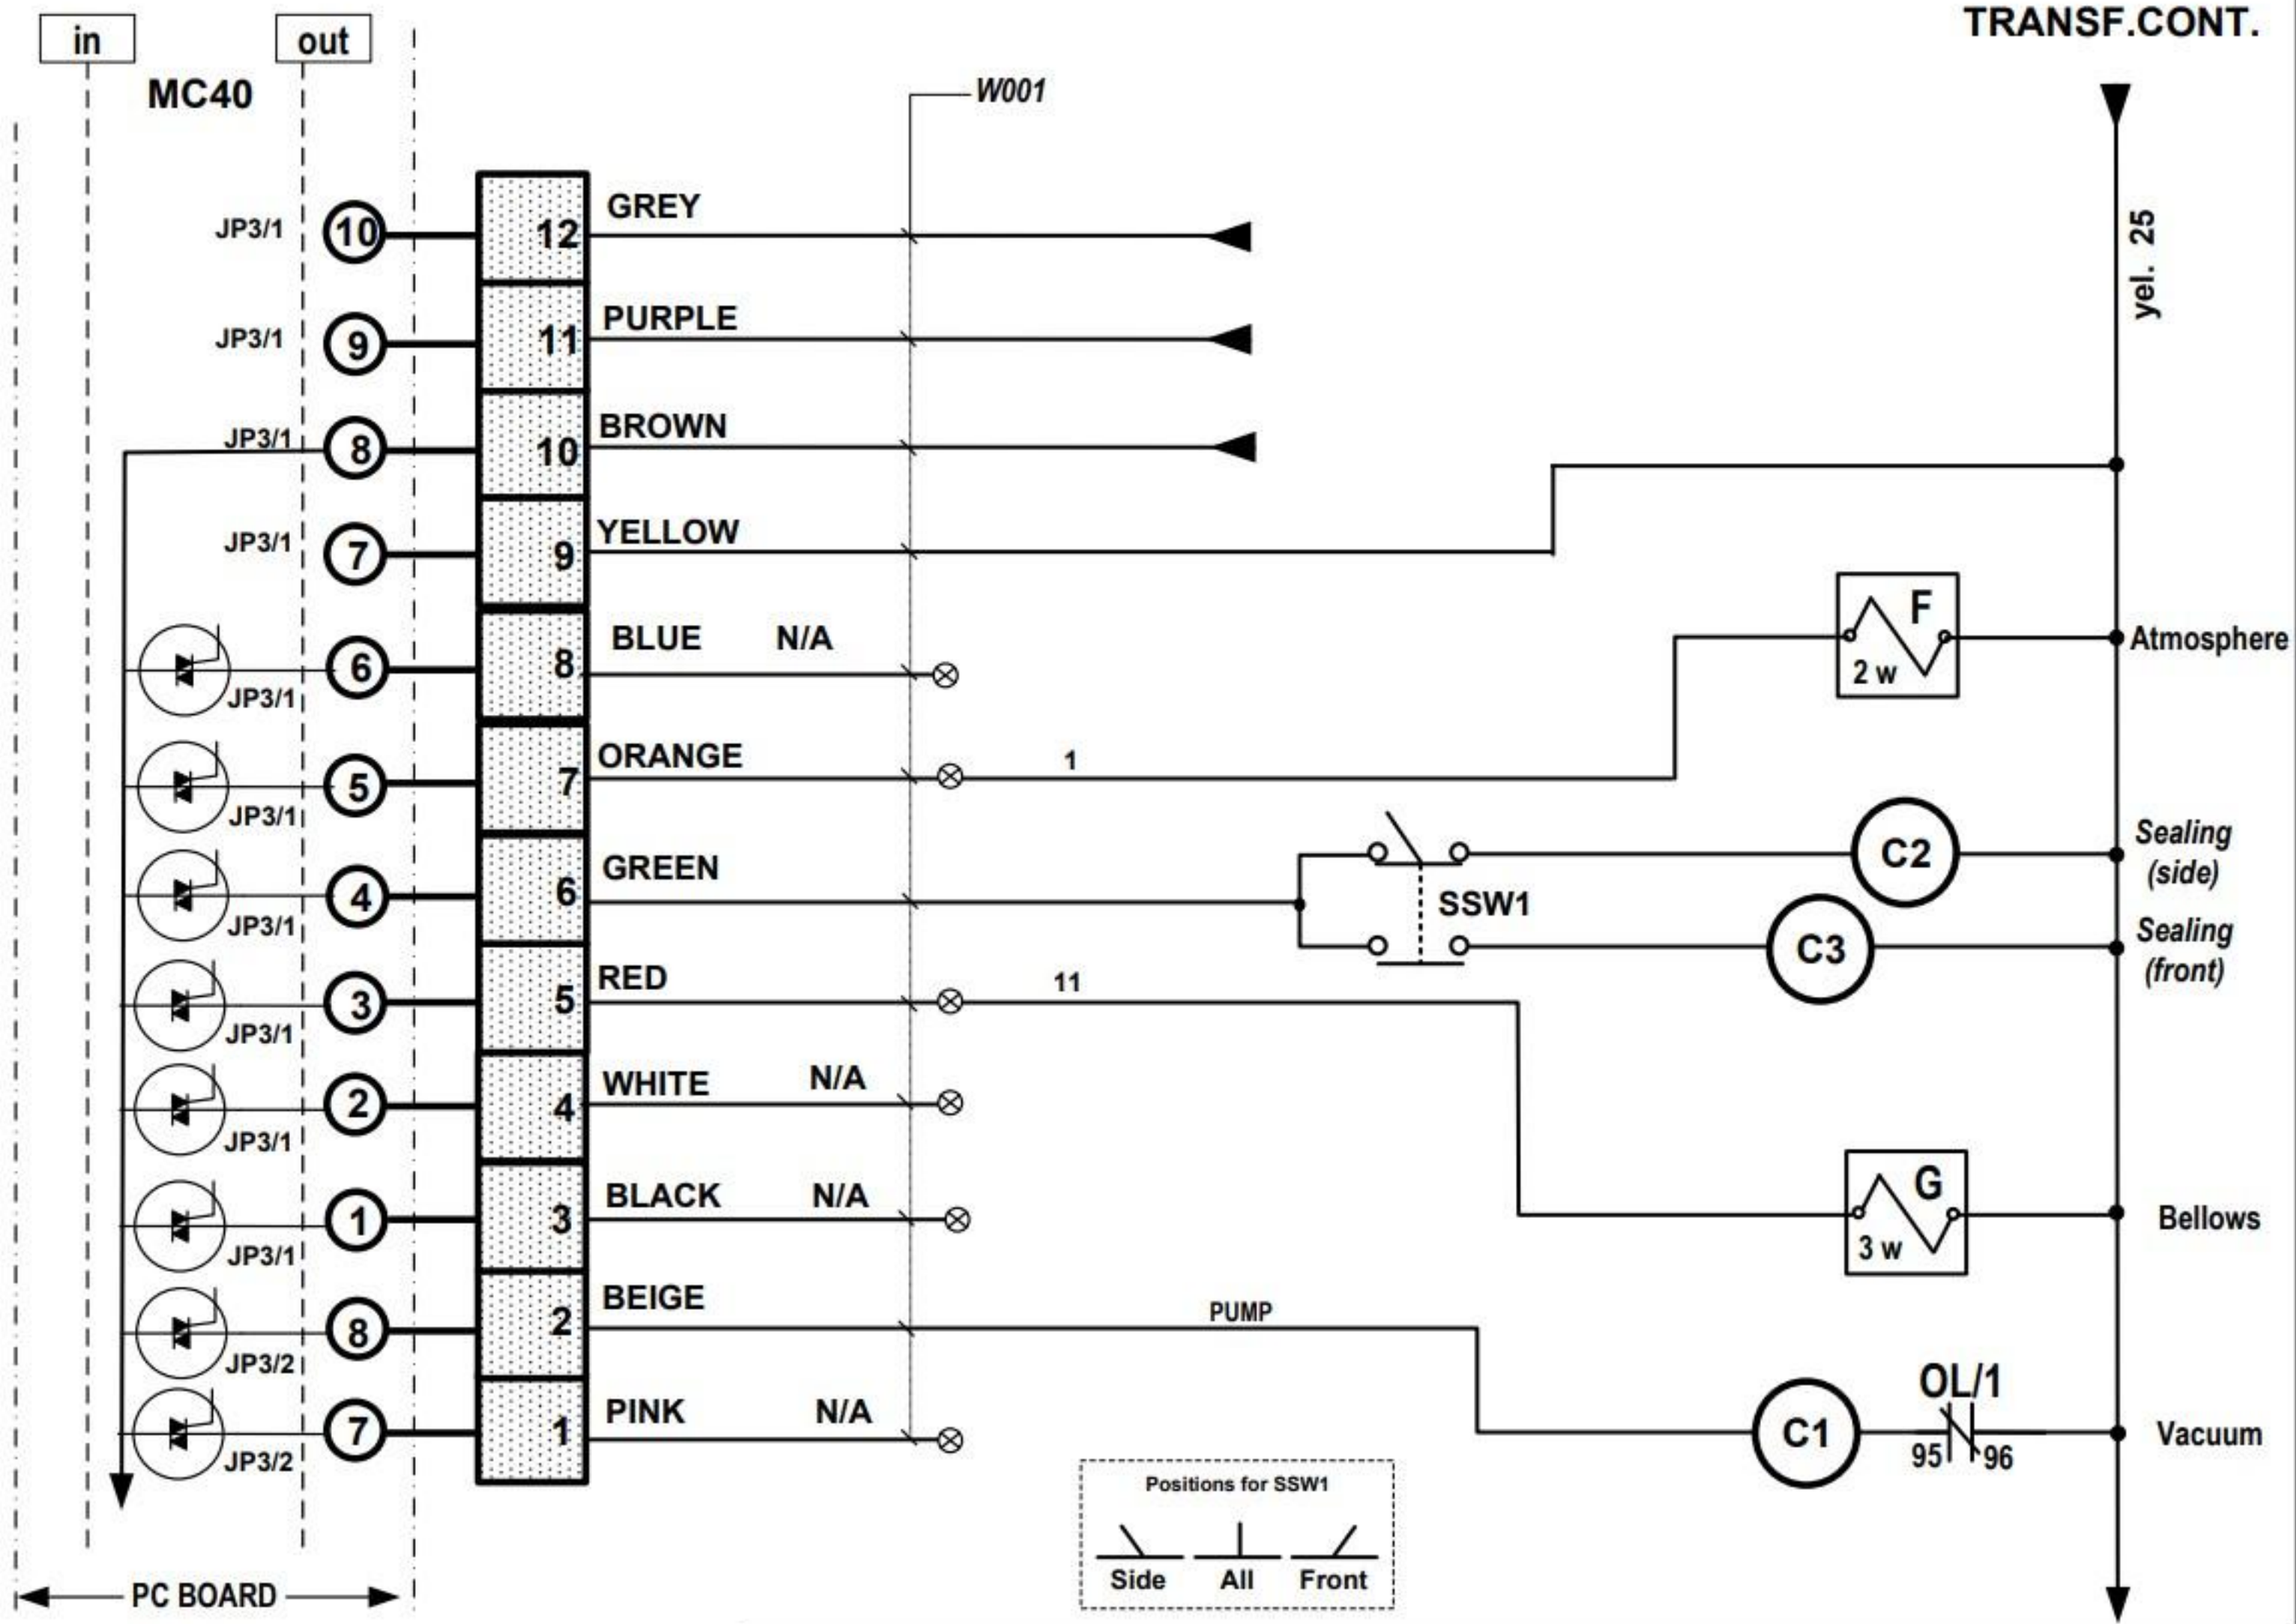

category	VACUUM PACK	model	380-T	volt.	ALL					
system	Control MC-40			circuit	control	year	month	day	block	SIPROMAC St-Germain de Grantham QUEBEC ,CANADA
usual functions	MC-40					05	07	07		
options						concept	draw	app		006-0438 PAGE
						PP	PP	DL		

1 de 2