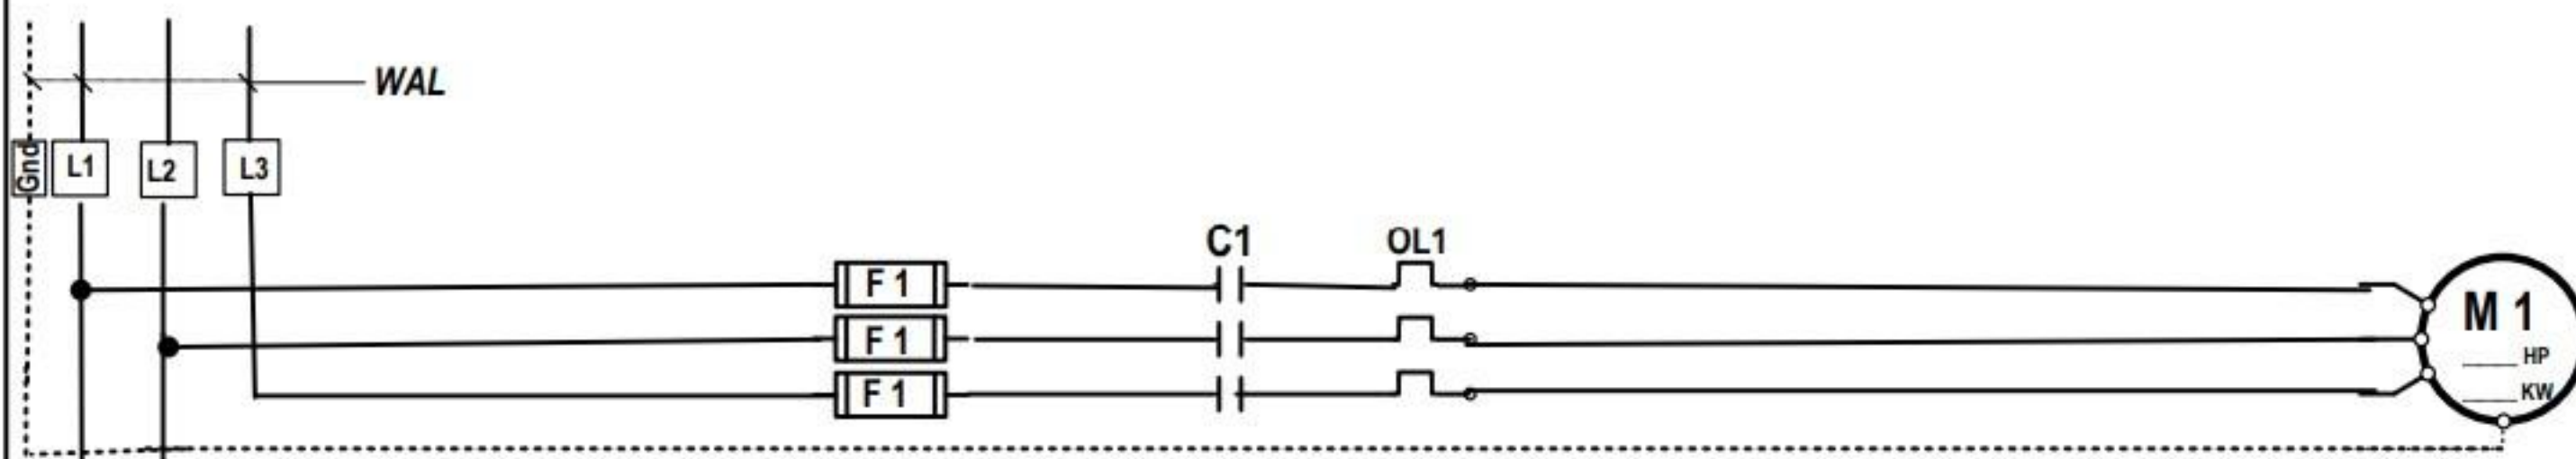

category	VACUUM PACK	model	380-T	volt.	208-230 V 1 Ph 60 Hz				SIPROMAC St-Germain de Grantham QUEBEC, CANADA
system	MC-40			circuit power	year	month	day	block	
usual fonctions					05	07	07		
options					concept	draw	app		
					PP	PP	DL	006-0421 PAGE 2 de 2	

category	VACUUM PACK	model	380-T	volt.	208 v 3 ph 60 hz				SIPROMAC St-Germain de Grantham QUEBEC, CANADA
system	MC-40			circuit power	year	month	day	block	
usual functions					concept	draw	app		006-0421 PAGE 1 de 2
options					PP	PP	DL		

category	VACUUM PACK	model	380-T	volt.	208-230 V 1 Ph 60 Hz				SIPROMAC St-Germain de Grantham QUEBEC, CANADA
system	MC-40			circuit	power	year	month	day	
usual fonctions						05	07	07	
options						concept	draw	app	
						PP	PP	DL	006-0421 PAGE 2 de 2