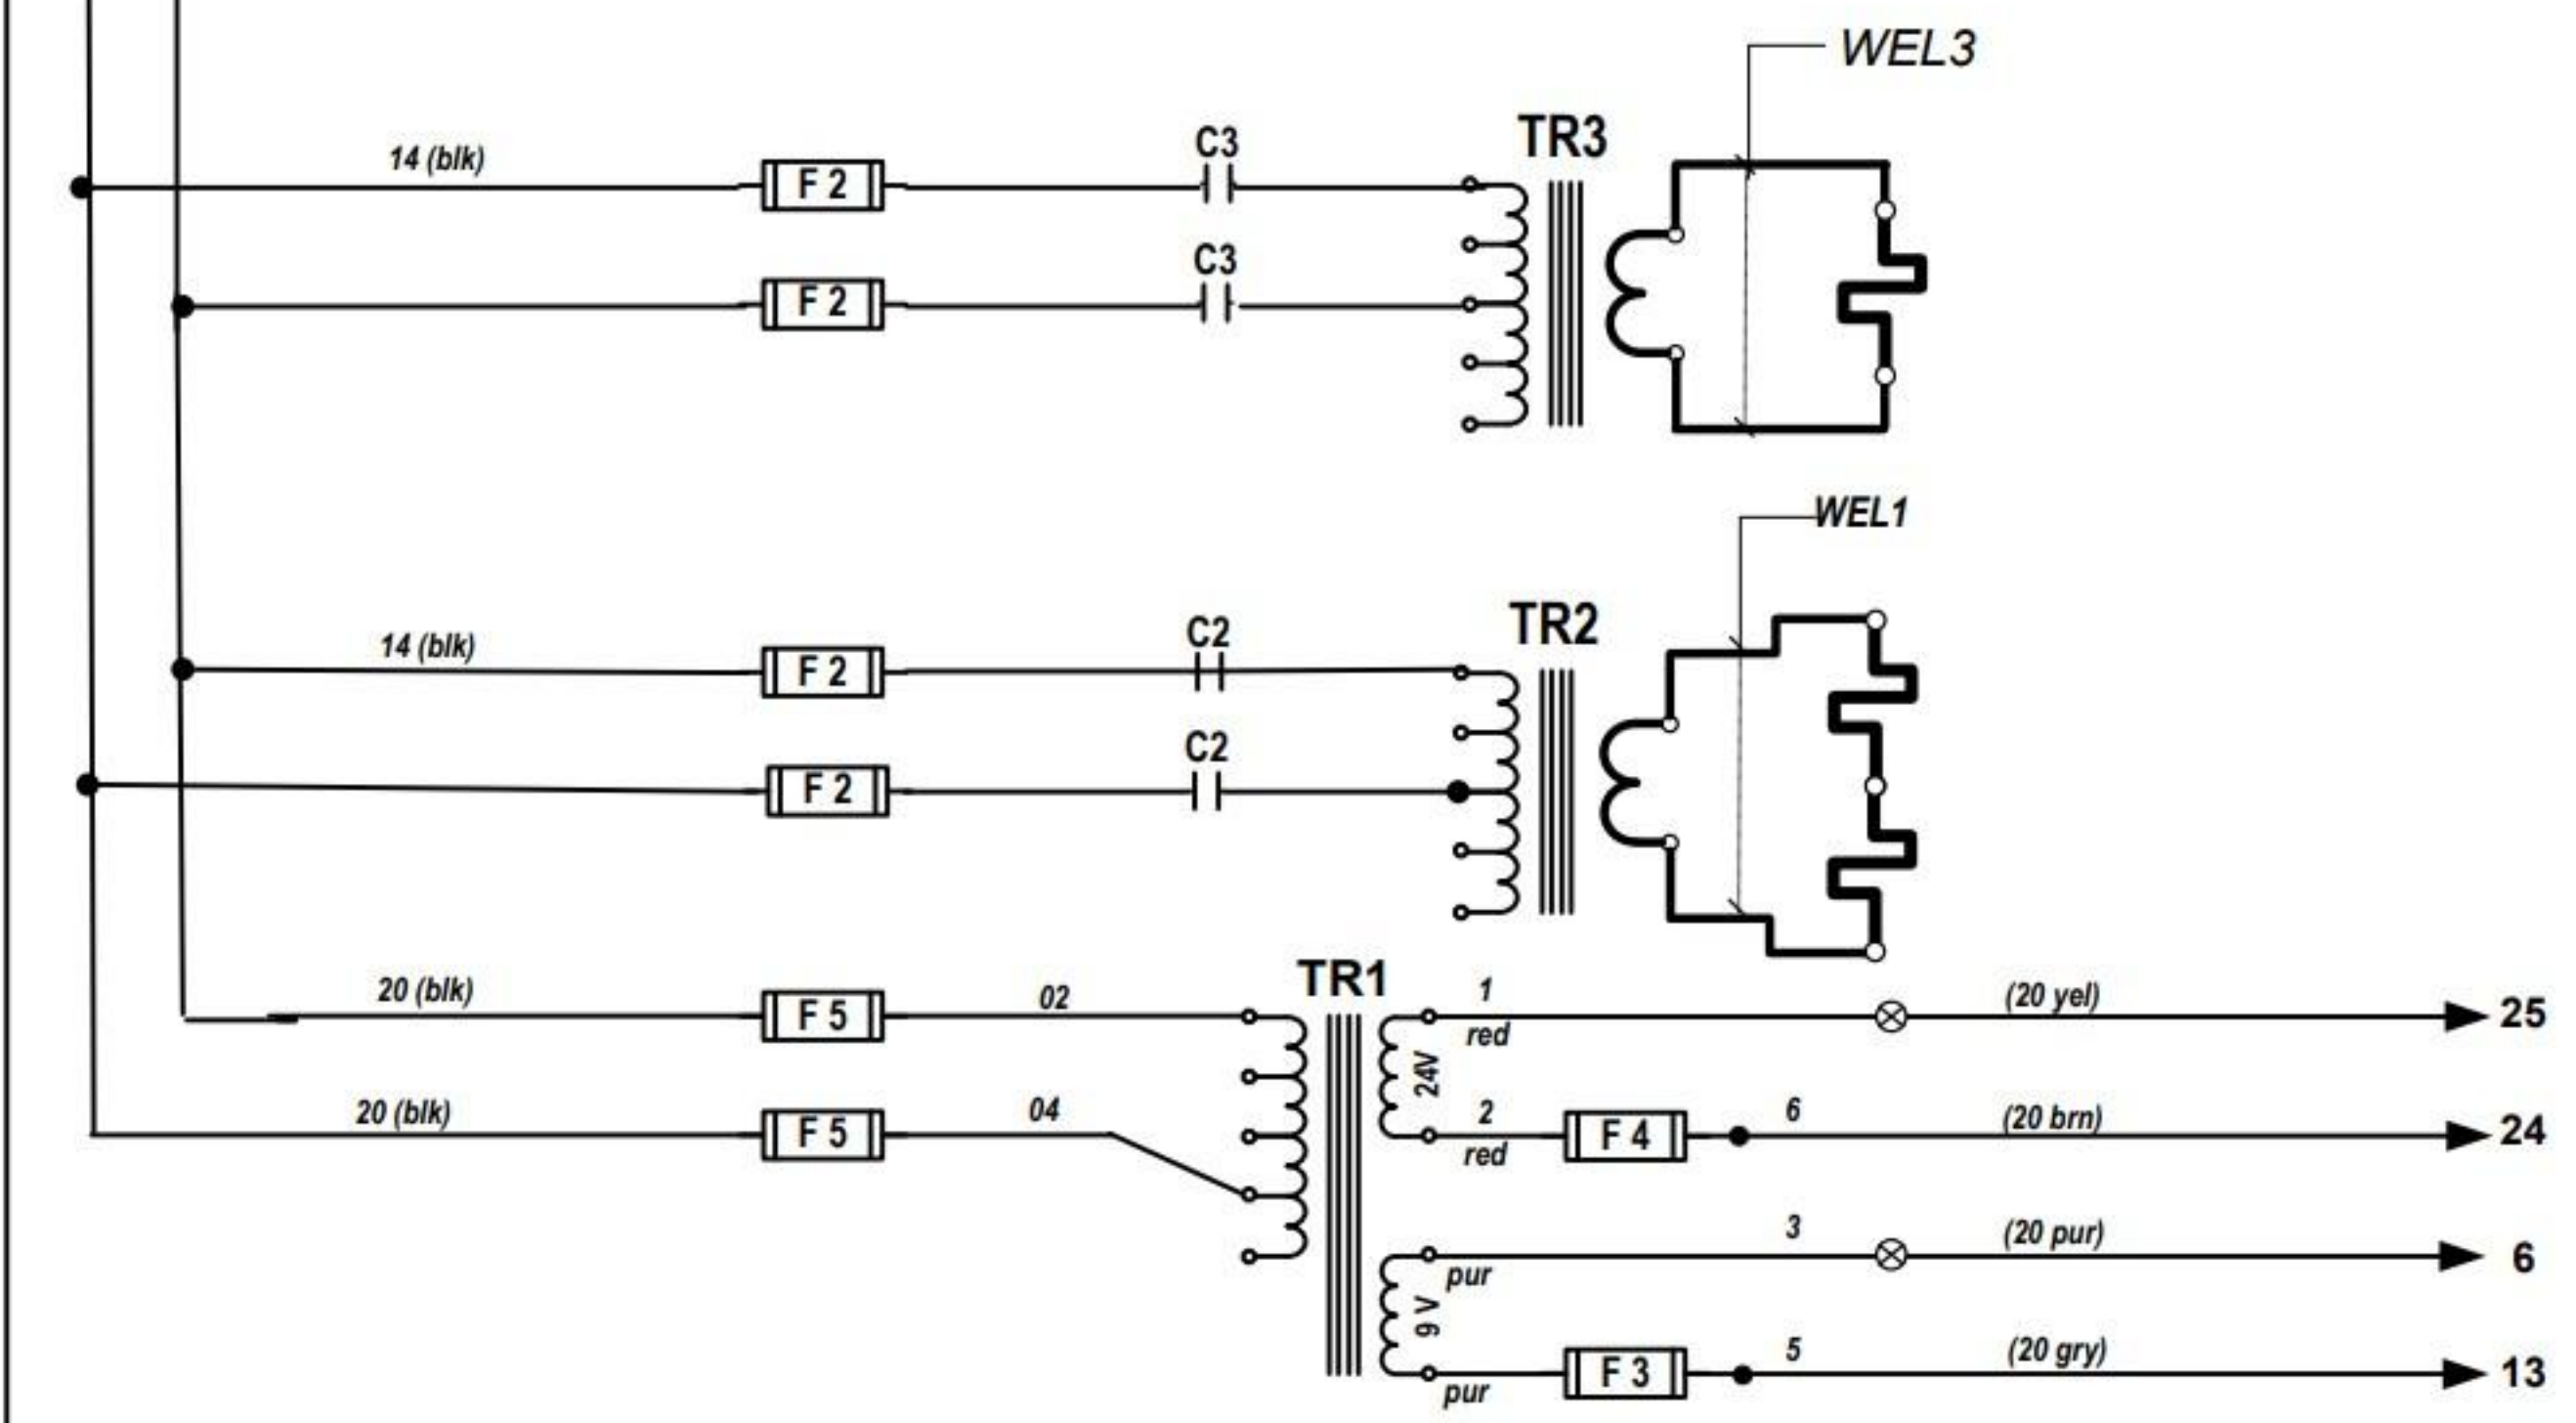

category	VACUUM PACK	model	380-T	volt.	208-230 V 1 Ph 60 Hz				SIPROMAC St-Germain de Grantham QUEBEC, CANADA
system	MC-40			circuit power	year	month	day	block	
usual fonctions					05	07	07		
options					concept	draw	app		
					PP	PP	DL	006-0421 PAGE 2 de 2	

category	VACUUM PACK	model	380-T	volt.	208 v 3 ph 60 hz				SIPROMAC St-Germain de Grantham QUEBEC, CANADA
system	MC-40			circuit power	year	month	day	block	
usual functions					concept	draw	app		006-0421 PAGE 1 de 2
options					PP	PP	DL		

category	VACUUM PACK	model	380-T	volt.	208-230 V 1 Ph 60 Hz				SIPROMAC St-Germain de Grantham QUEBEC, CANADA
system	MC-40			circuit	power	year	month	day	
usual fonctions						05	07	07	
options						concept	draw	app	
						PP	PP	DL	006-0421 PAGE 2 de 2