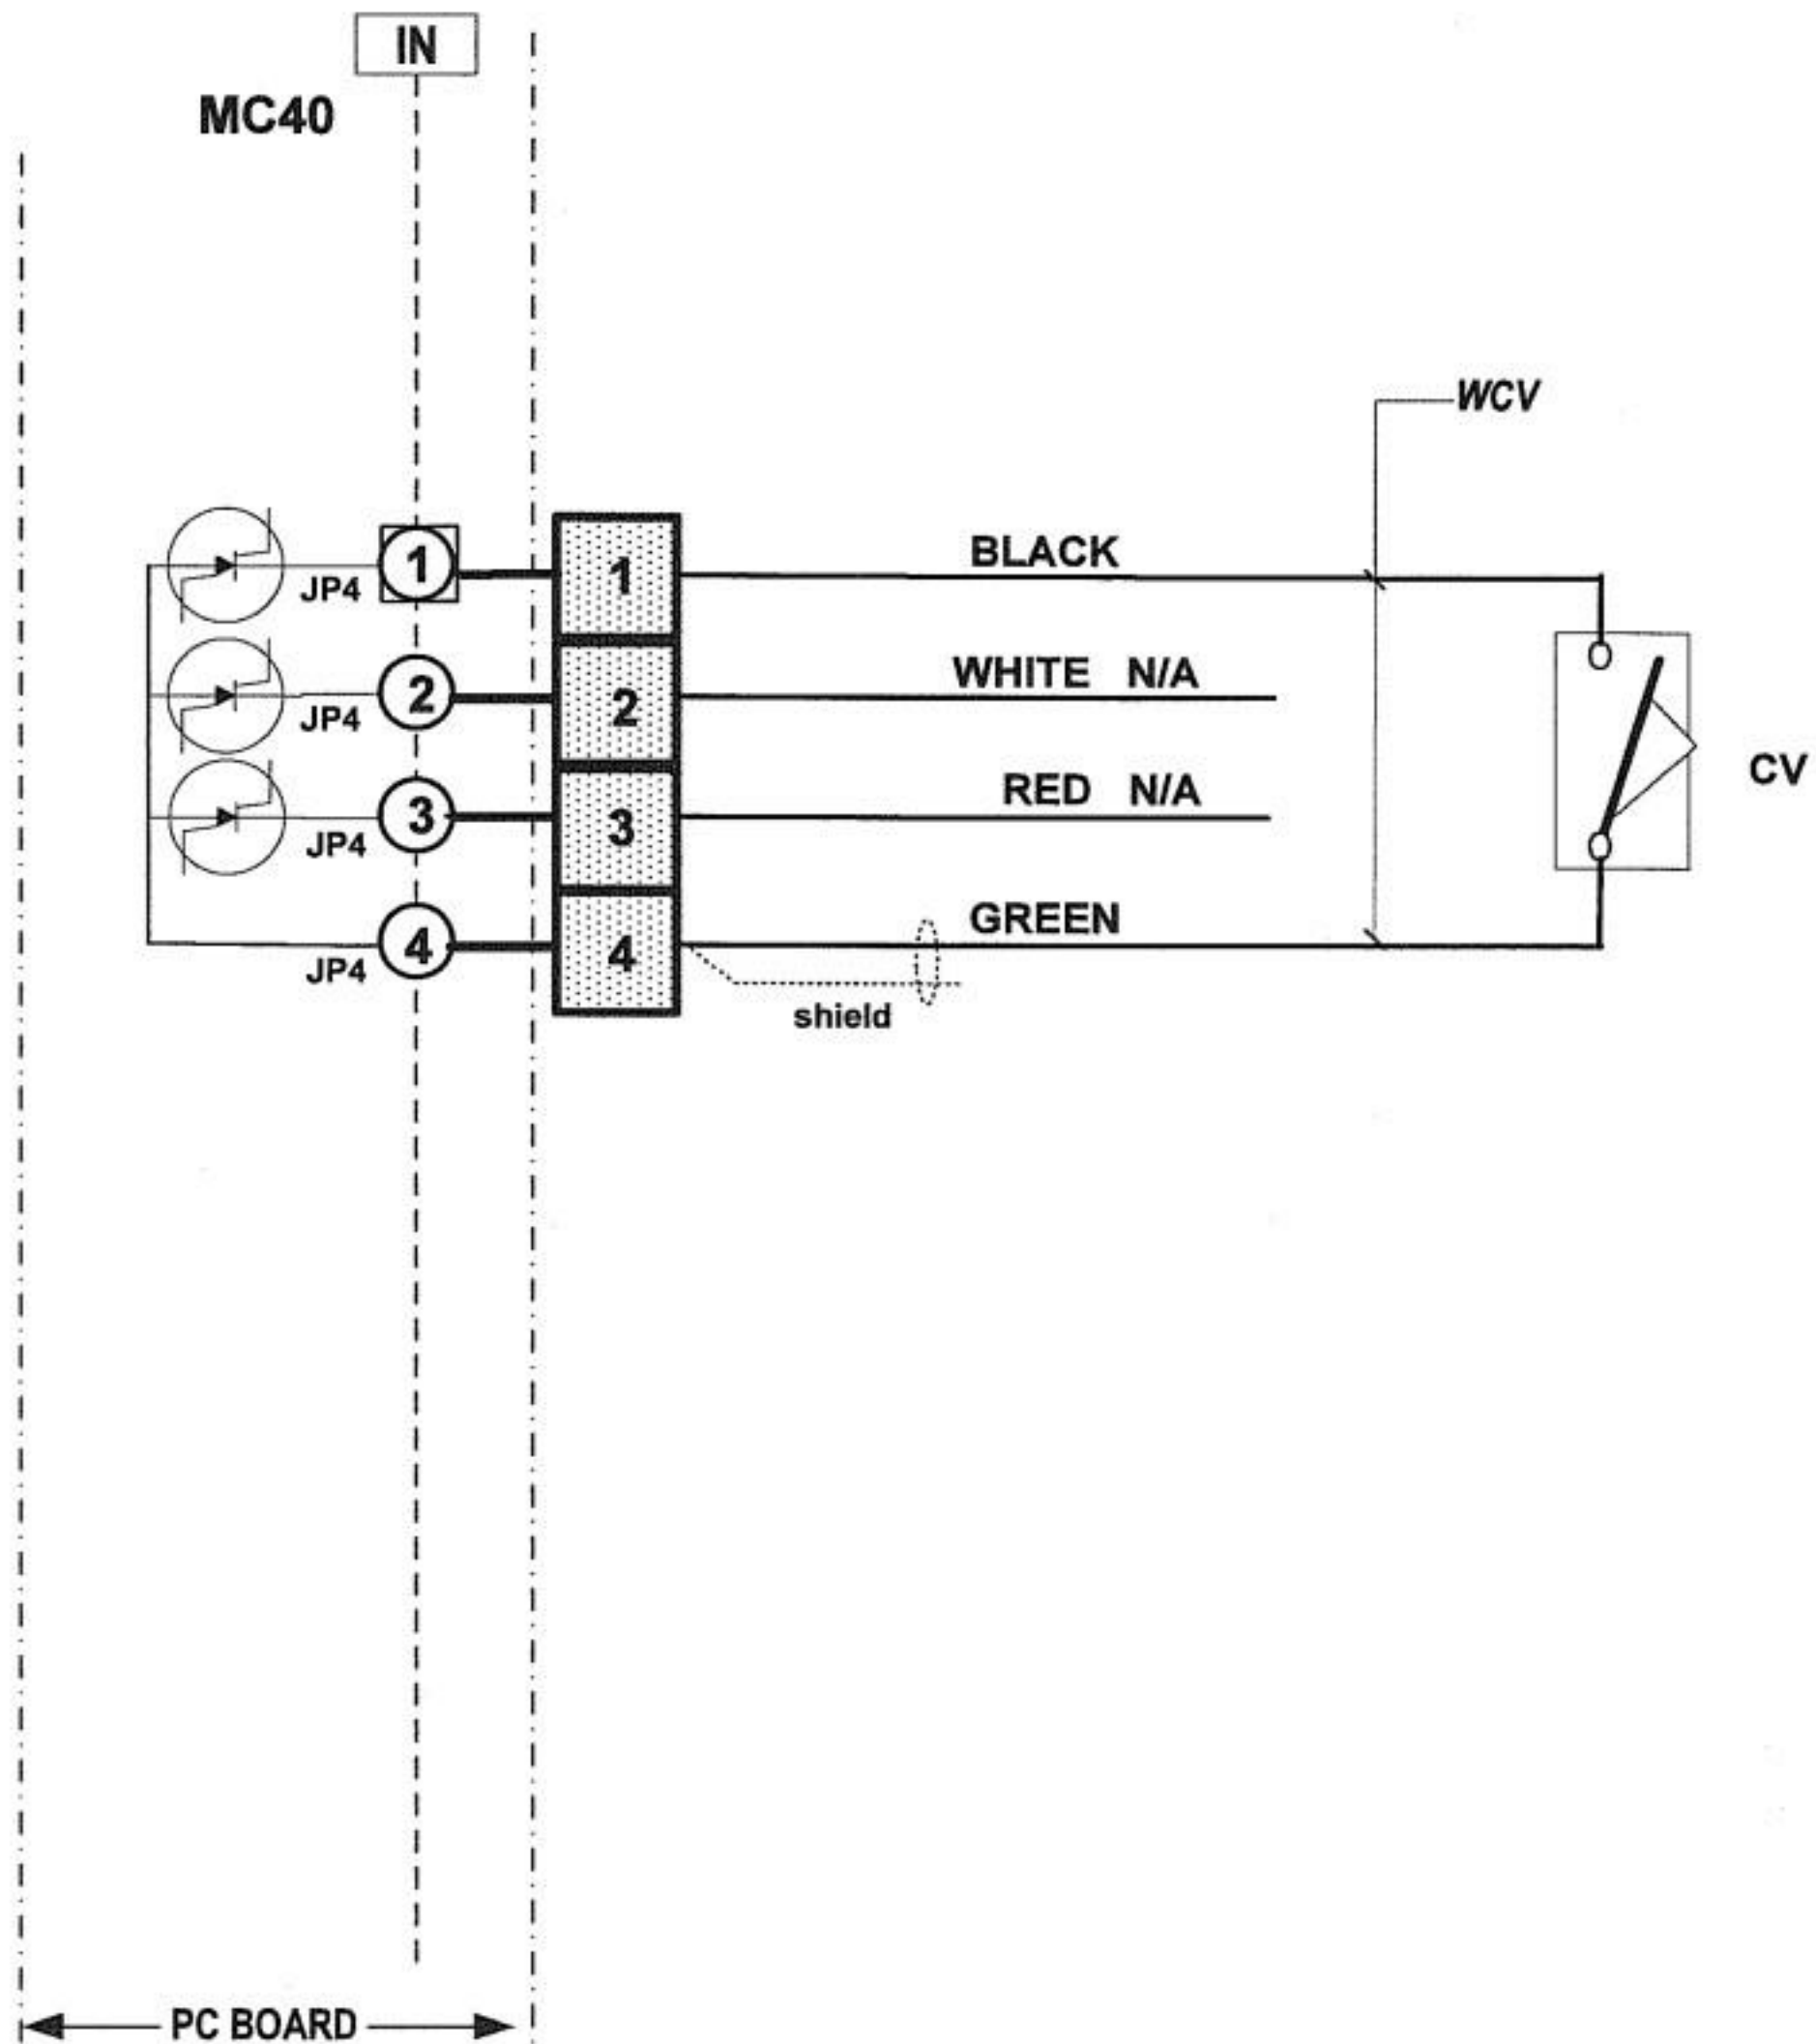

category	<b>VACUUM PACK</b>	model	<b>250</b>	volt.	<b>ALL</b>				<b>SIPROMAC</b> St-Germain de Grantham QUEBEC, CANADA
system	<b>MC-40</b>			circuit	<b>control</b>	year	month	day	
usual functions						<b>05</b>	<b>03</b>	<b>08</b>	
options						concept	draw	app	
						<b>XX</b>	<b>PP</b>	<b>DL</b>	<b>006-0037</b> PAGE 1 de 2

category	<b>VACUUM PACK</b>	model	<b>250</b>	volt.				<b>ALL</b>	<b>SIPROMAC</b> St-Germain de Grantham QUEBEC, CANADA
system	<b>MC-40</b>	circuit		<b>control</b>	year	month	day	block	
usual functions					<b>05</b>	<b>02</b>	<b>03</b>		
options					concept	draw	app	<b>006-0037</b>	
					<b>XX</b>	<b>PP</b>	<b>DL</b>	PAGE 2 de 2	

category	VACUUM PACK	model	250	volt.	120V/1PH/60HZ				SIPROMAC St-Germain de Grantham QUEBEC, CANADA
system	MC-40	circuit	power	year	month	day	block		
usual functions				10	07	07			
options				concept	draw	app			
				XX	PP	DL	006-0020 PAGE 1 OF 1		