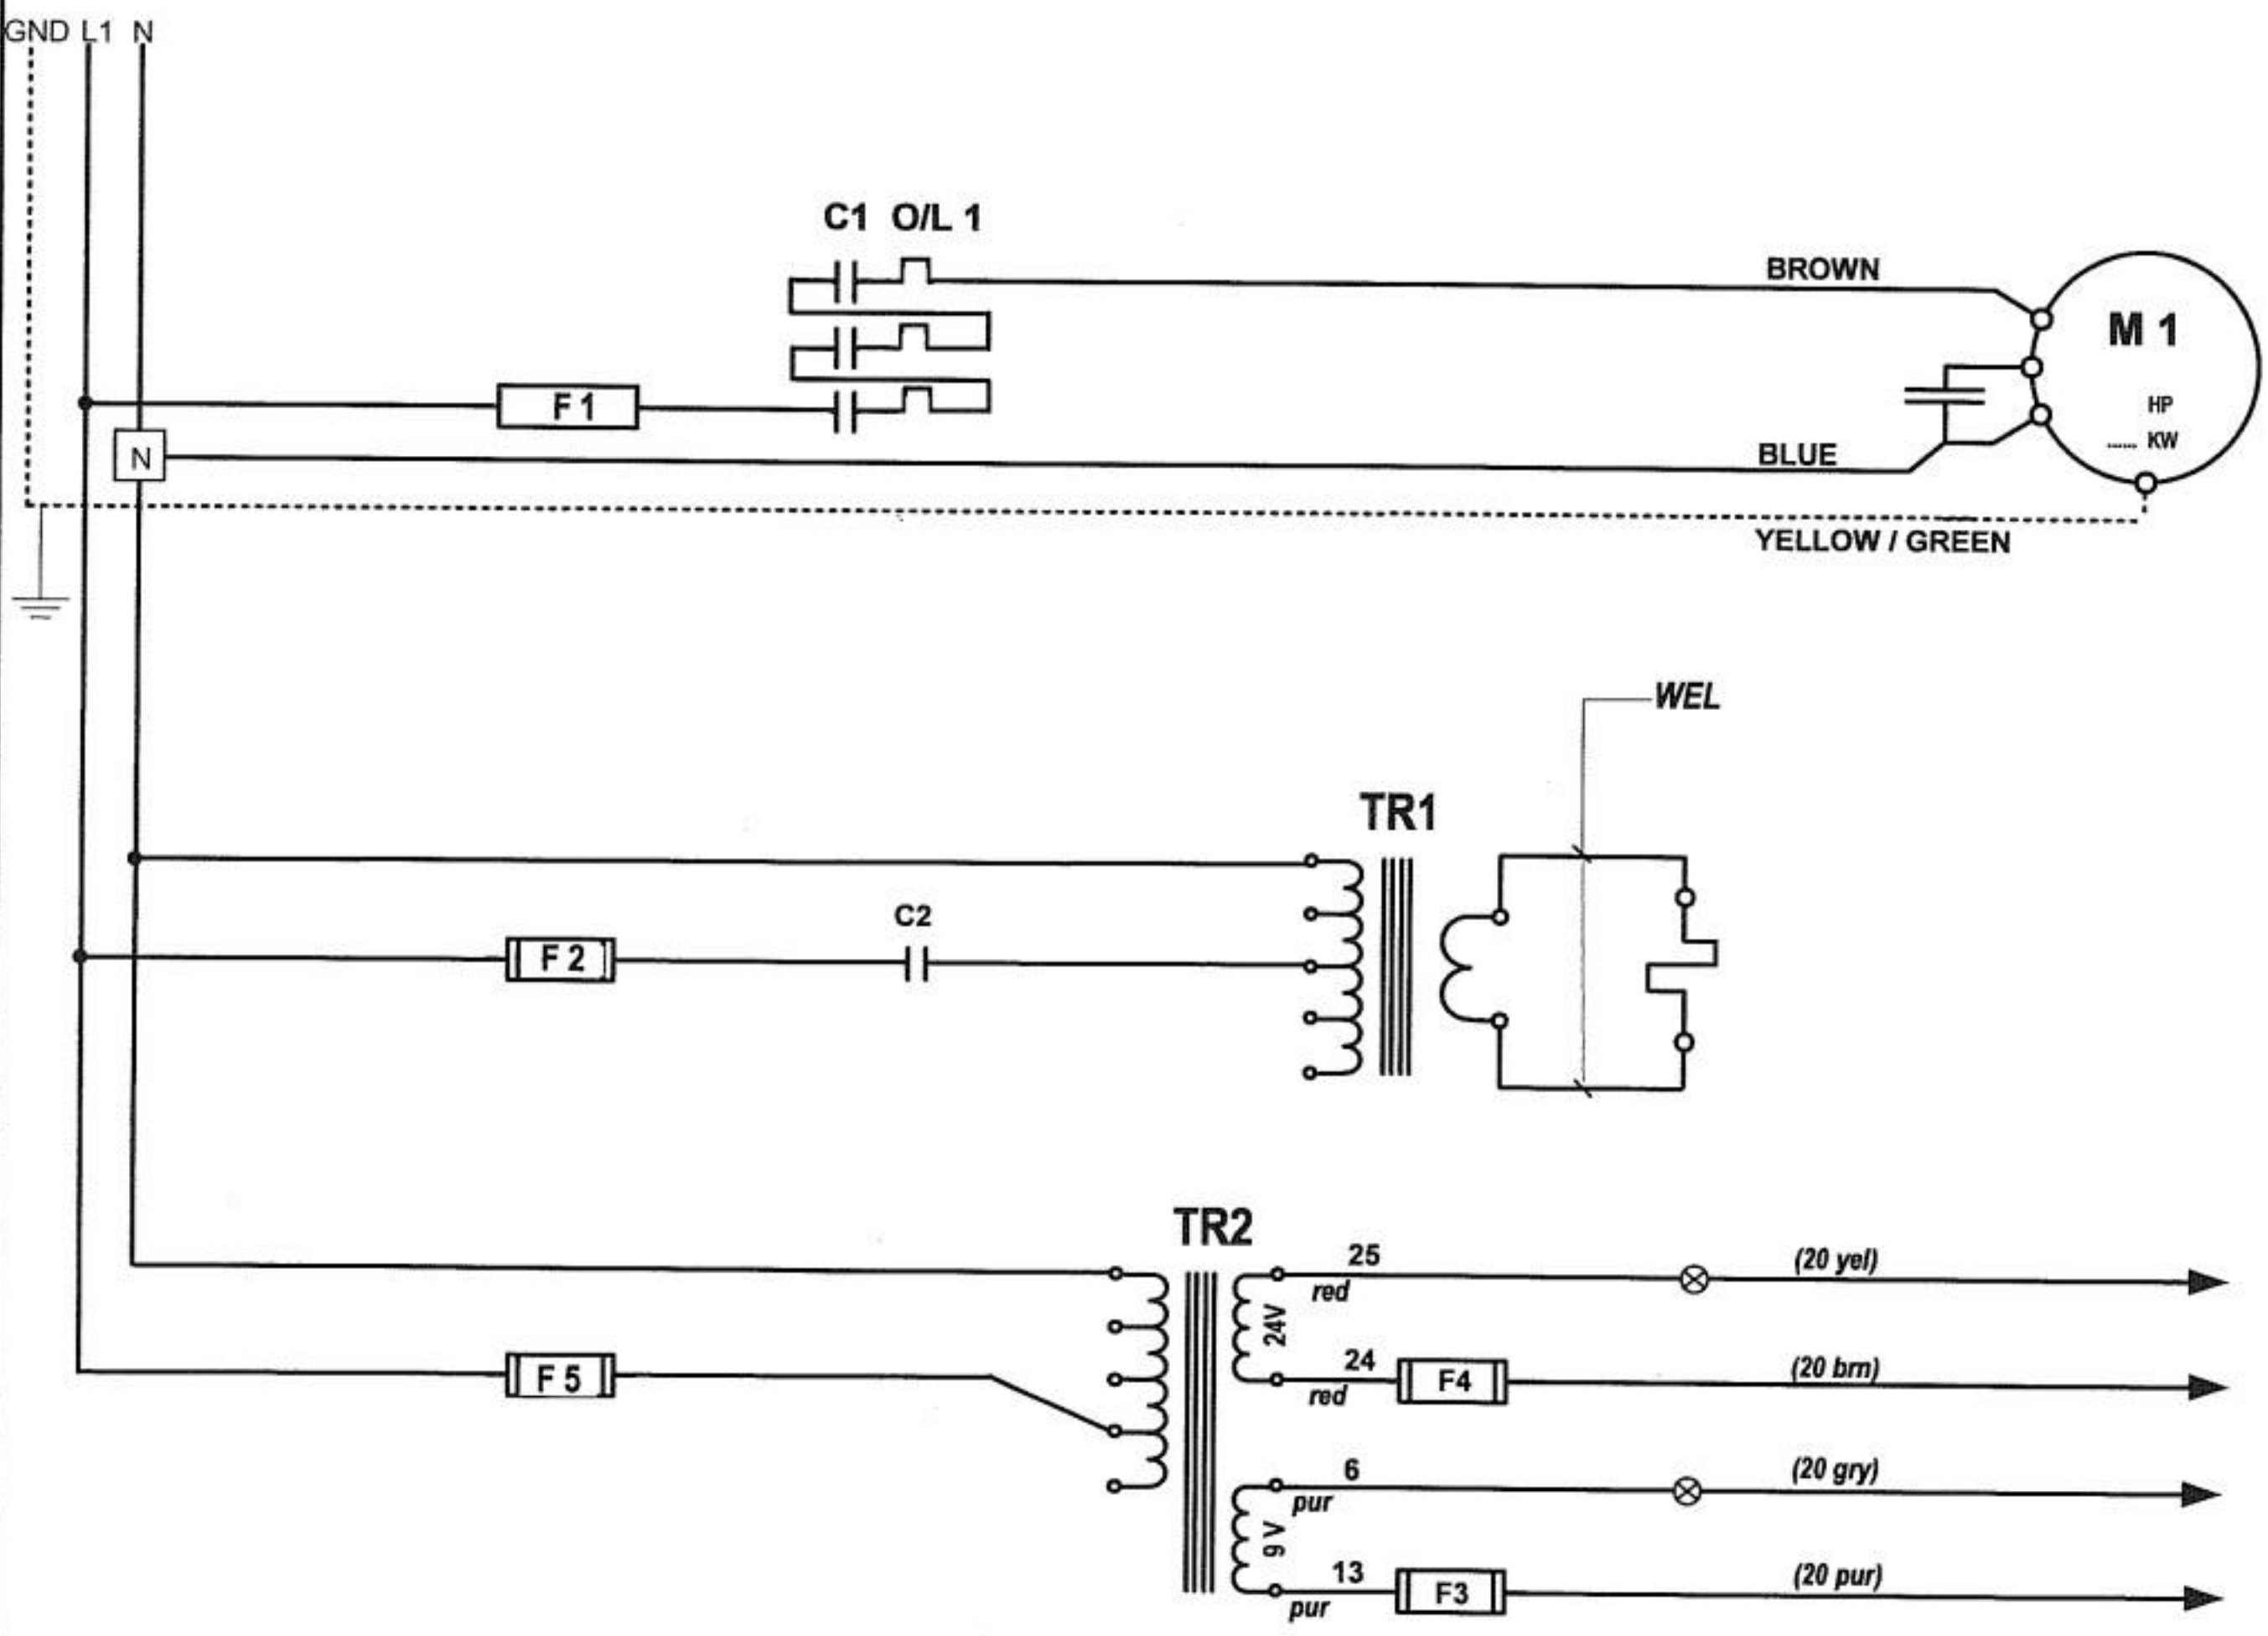

category	<b>VACUUM PACK</b>	model	<b>250</b>	volt.	<b>ALL</b>				<b>SIPROMAC</b> St-Germain de Grantham QUEBEC, CANADA
system	<b>MC-40</b>			circuit	<b>control</b>	year	month	day	
usual functions						<b>05</b>	<b>03</b>	<b>08</b>	
options						concept	draw	app	
						<b>XX</b>	<b>PP</b>	<b>DL</b>	<b>006-0037</b> PAGE 1 de 2

category	<b>VACUUM PACK</b>	model	<b>250</b>	volt.				<b>ALL</b>	<b>SIPROMAC</b> St-Germain de Grantham QUEBEC, CANADA
system	<b>MC-40</b>	circuit		<b>control</b>	year	month	day	block	
usual functions					<b>05</b>	<b>02</b>	<b>03</b>		
options					concept	draw	app	<b>006-0037</b>	
					<b>XX</b>	<b>PP</b>	<b>DL</b>	PAGE 2 de 2	

category	VACUUM PACK	model	250	volt.	120V/1PH/60HZ				SIPROMAC St-Germain de Grantham QUEBEC, CANADA
system	MC-40	circuit	power	year	month	day	block		
usual functions				10	07	07			
options				concept	draw	app			
				XX	PP	DL	006-0020 PAGE 1 OF 1		