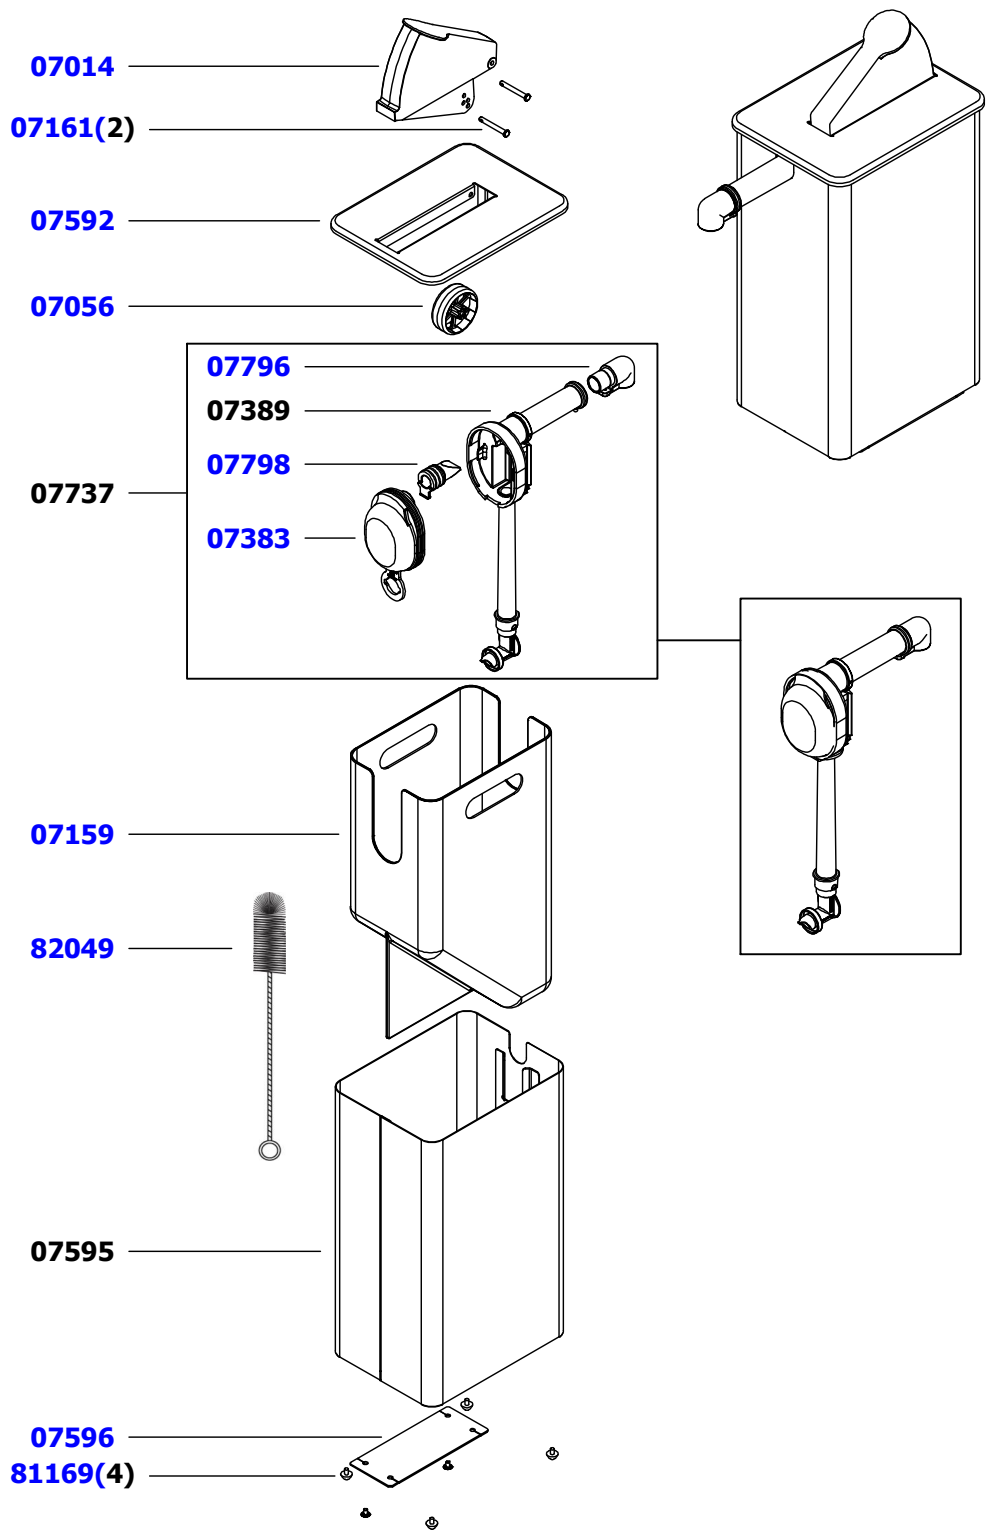

**SERVER**

**Server Products, Inc.**  
3601 Pleasant Hill Road PO Box 98  
Richfield WI 53076 USA  
Direct | 262.628.5600 Toll Free | 800.558.8722  
www.server-products.com

Model Name

**RECKITT EXPRESS**

Model Number

Dwg. Date  
05/27/14

**TABULATION**

| MODEL NUMBER | DESCRIPTION                         |
|--------------|-------------------------------------|
| 07617        | FRENCH'S SPICY BROWN MUSTARD        |
| 07618        | FRENCH'S CLASSIC YELLOW MUSTARD     |
| 07619        | FRENCH'S CLASSIC TOMATO KETCHUP     |
| 07621        | FRANK'S RED HOT BUFFALO SAUCE       |
| 07675        | FRENCH'S HONEY MUSTARD              |
| 07721        | FRANK'S BUFFALO SAUCE - CANADA      |
| 07722        | CATTLEMEN'S BARBECUE SAUCE - CANADA |
| 07622        | CATTLEMEN'S BARBECUE SAUCE          |
| 07723        | FRENCH'S TOMATO KETCHUP - CANADA    |
| 07724        | FRENCH'S YELLOW MUSTARD - CANADA    |

| PART  | QTY | DESCRIPTION                         |
|-------|-----|-------------------------------------|
| 07014 | 1   | LEVER                               |
| 07056 | 1   | ROLLER                              |
| 07159 | 1   | SUPPORT, POUCH, EXPRESS             |
| 07161 | 2   | PIN, HINGE, SLIC                    |
| 07592 | 1   | LID, WELDED ASSEMBLY                |
| 07595 | 1   | SHROUD ASSEMBLY (NO DECAL)          |
| 07596 | 1   | PLATE, LINK                         |
| 81169 | 4   | FOOT, W/SCREW                       |
| 07737 | 1   | PUMP, ADA, PINCH VALVE, W/CONNECTOR |
| 07383 | 1   | DOME, PUMP, .218, 45-50 DURO        |
| 07389 | 1   | HOUSING, PUMP ASSEMBLY, LONG, CLR   |
| 07796 | 1   | FITTING, DISCHARGE, .256-MEDIUM     |
| 07798 | 1   | VALVE, PINCH, ADA PUMP, LARGE       |
| 82049 | 1   | BRUSH, 1 1/4" DIAMETER              |