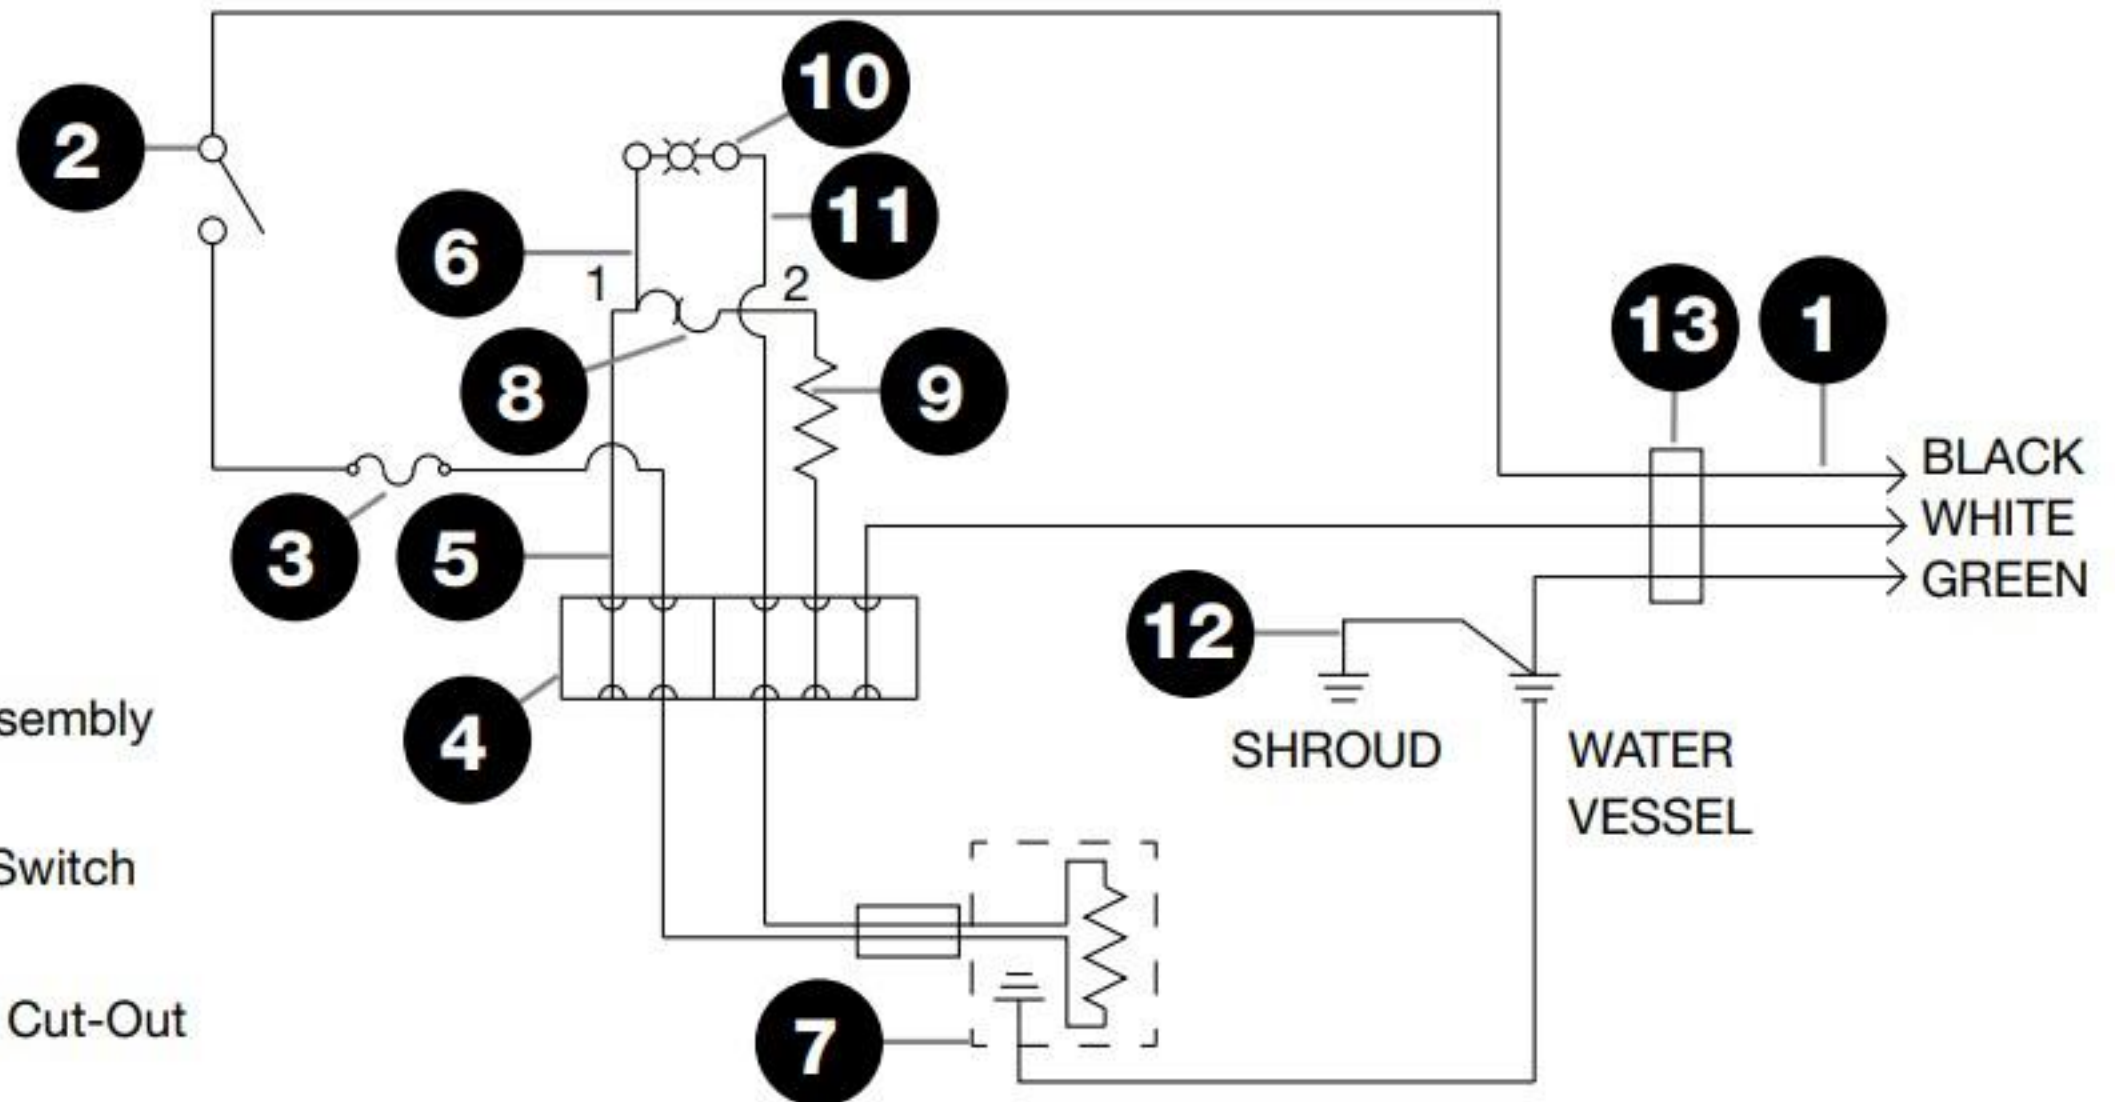

UNITS 81150, 86910 | 120V | USA

- 1** Cord Assembly
- 2** Rocker Switch
- 3** Thermal Cut-Out
- 4** Terminal Block
- 5** 8" Wire Assembly
- 6** 8" Wire Assembly
- 7** Heater Block

- 8** Thermostat
- 9** Heating Element
- 10** Indicator Light

- 11** 14" Wire Assembly
- 12** 10" Wire Assembly
- 13** Bushing/Strain Relief

BLACK
WHITE
GREEN

SHROUD

WATER
VESSEL

UNITS 80830, 86907, 83666, 83669

230V | CONT. EUROPE, AU, UK

- 1** Cord Assembly
- 2** Bushing/Strain Relief
- 3** 10" Wire Assembly
- 4** Thermal Cut-Out
- 5** 8" Wire Assembly
- 6** Thermostat
- 7** Heating Element

- 8** Heater Block
- 9** 14" Wire Assembly
- 10** Rocker Switch