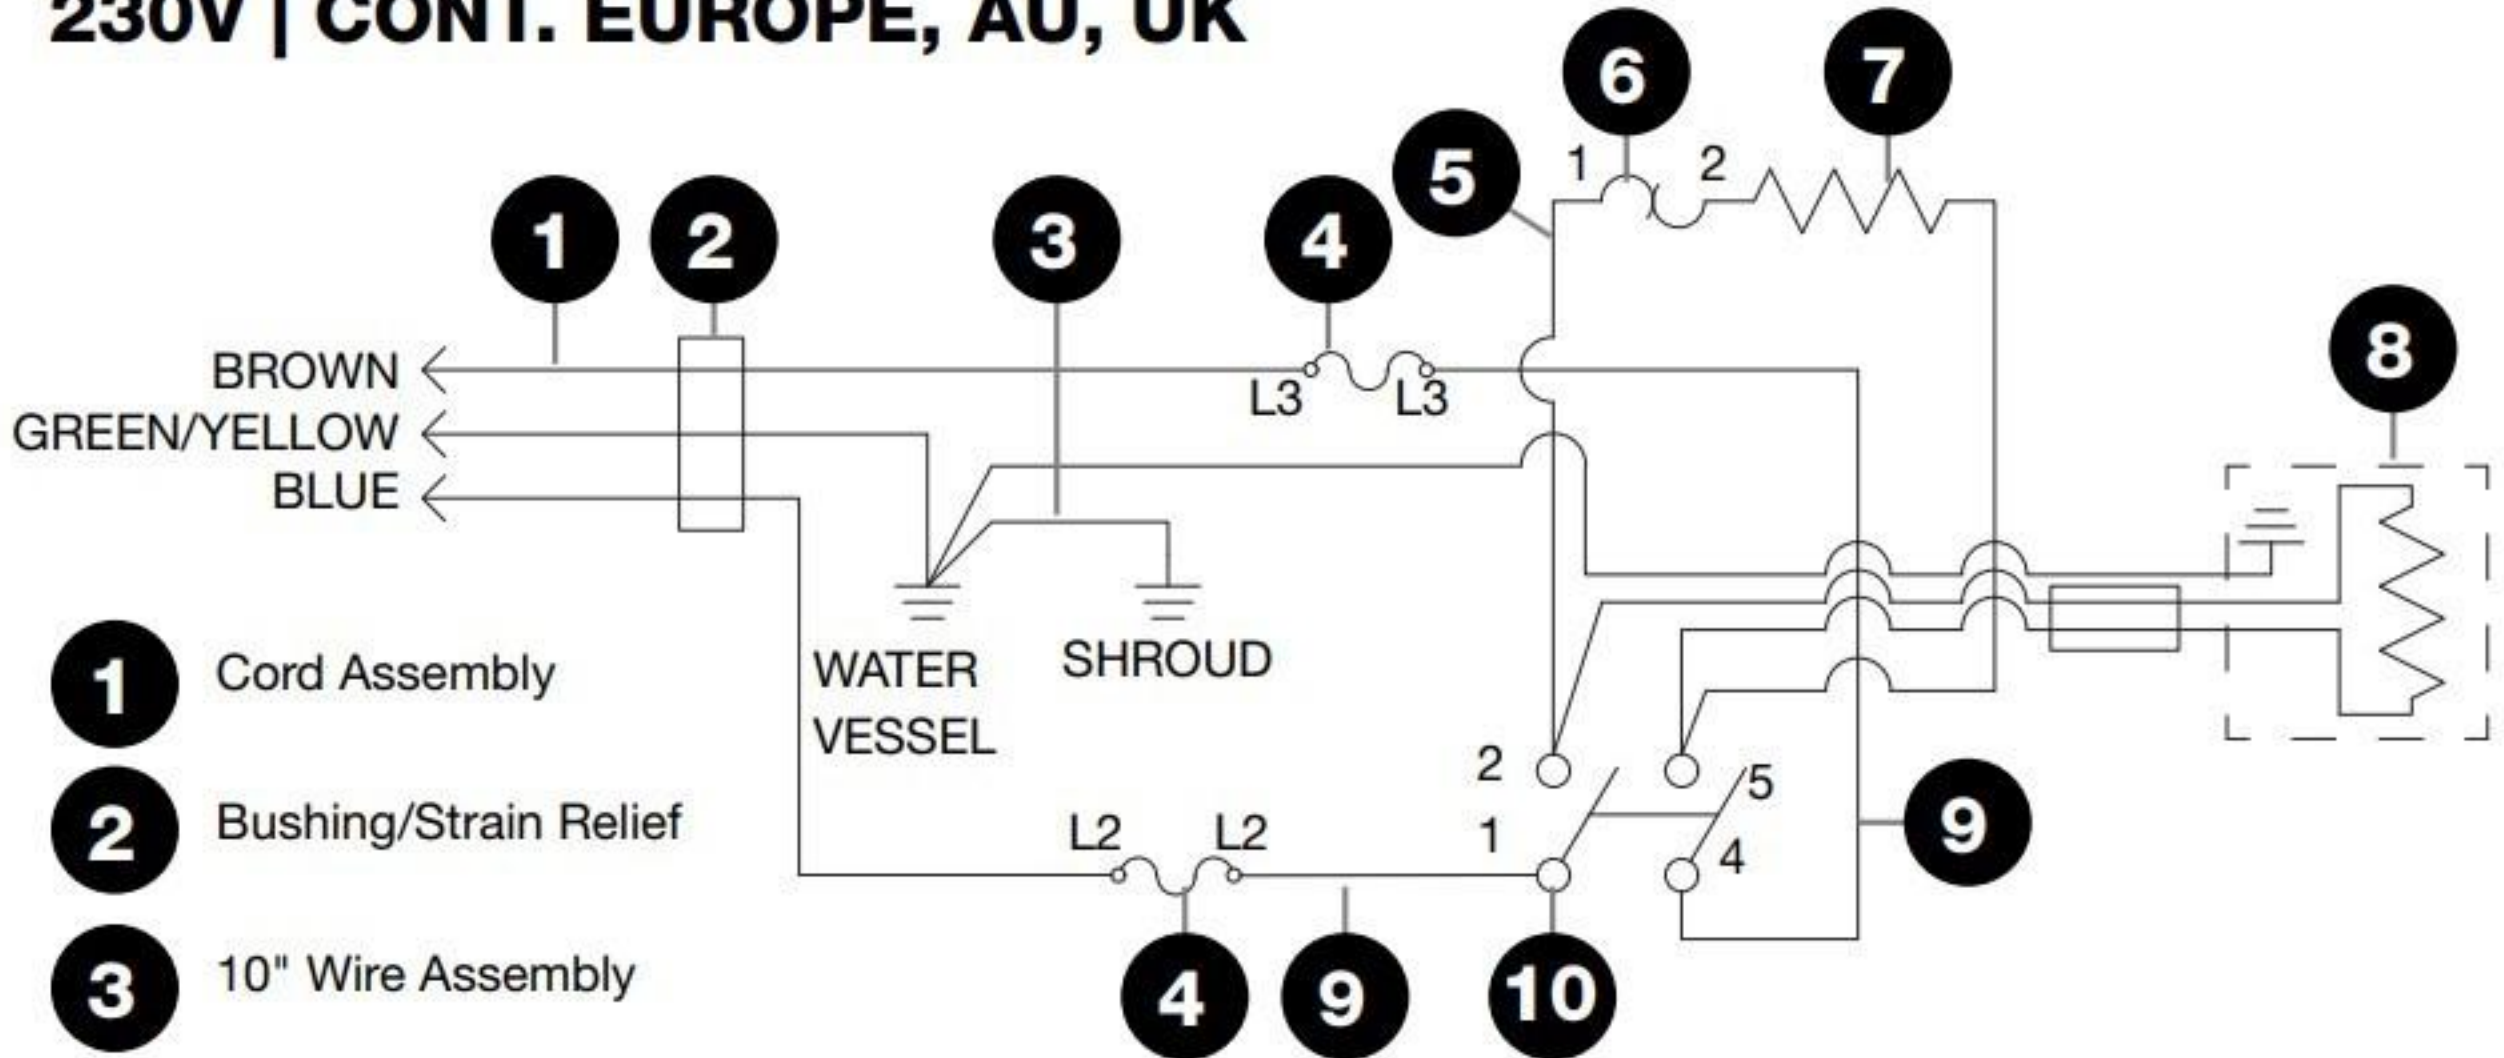

UNITS 81150, 86910 | 120V | USA

- 1** Cord Assembly
- 2** Rocker Switch
- 3** Thermal Cut-Out
- 4** Terminal Block
- 5** 8" Wire Assembly
- 6** 8" Wire Assembly
- 7** Heater Block

- 8** Thermostat
- 9** Heating Element
- 10** Indicator Light

- 11** 14" Wire Assembly
- 12** 10" Wire Assembly
- 13** Bushing/Strain Relief

BLACK
WHITE
GREEN

SHROUD

WATER
VESSEL

UNITS 80830, 86907, 83666, 83669

230V | CONT. EUROPE, AU, UK

- 1** Cord Assembly
- 2** Bushing/Strain Relief
- 3** 10" Wire Assembly
- 4** Thermal Cut-Out
- 5** 8" Wire Assembly
- 6** Thermostat
- 7** Heating Element

- 8** Heater Block
- 9** 14" Wire Assembly
- 10** Rocker Switch