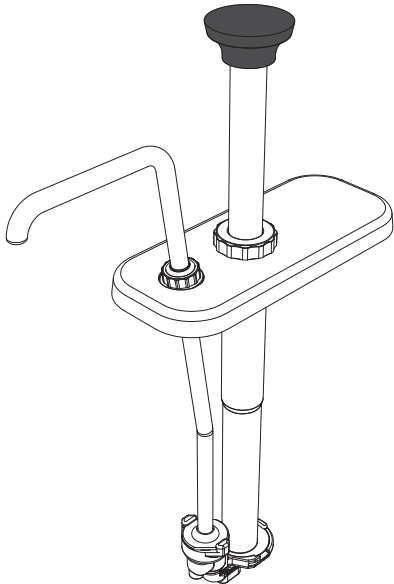

85300

Fountain Pump FP-V, Slim

Complete View for Reference

PART	QTY	DESCRIPTION
82023	1	KNOB
82021	1	COLLAR, LOCKING
82022	4	COLLAR, GAGING- .25 OZ REDUCTION
83529	1	COLLAR, GAGING- .125 OZ REDUCTION
82078	1	TUBE, HEAD
82018	1	INSERT, HEAD
82077	1	SPRING, 10"
82015	1	WASHER
82076	1	PISTON, 8.407
83003	1	SEAL ASSEMBLY
83187	1	LID, FP-V SLIM
82027	1	NUT, DISCHARGE TUBE
82487	1	TUBE, DISCHARGE ASSEMBLY, FP, 8.5, 10"
05127	1	O-RING, 1"
82348	1	CYLINDER ASSEMBLY
82323	1	O-RING, 1-5/16"
82431	1	BODY, VALVE ASSEMBLY (INCLUDES 82323)
40179	1	LUBRICANT, FOOD EQUIPMENT
82049	1	BRUSH, 11"
82526	1	BRUSH, 21"