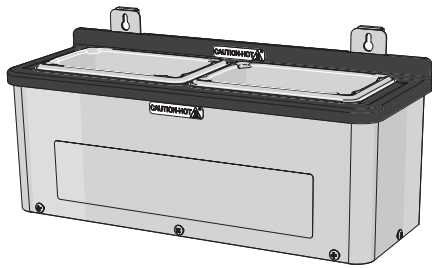

SERVER

• E S S E N T I A L S •

262.628.5600 | 800.558.8722
spsales@server-products.com

87740 ConserveWell

Complete View for Reference