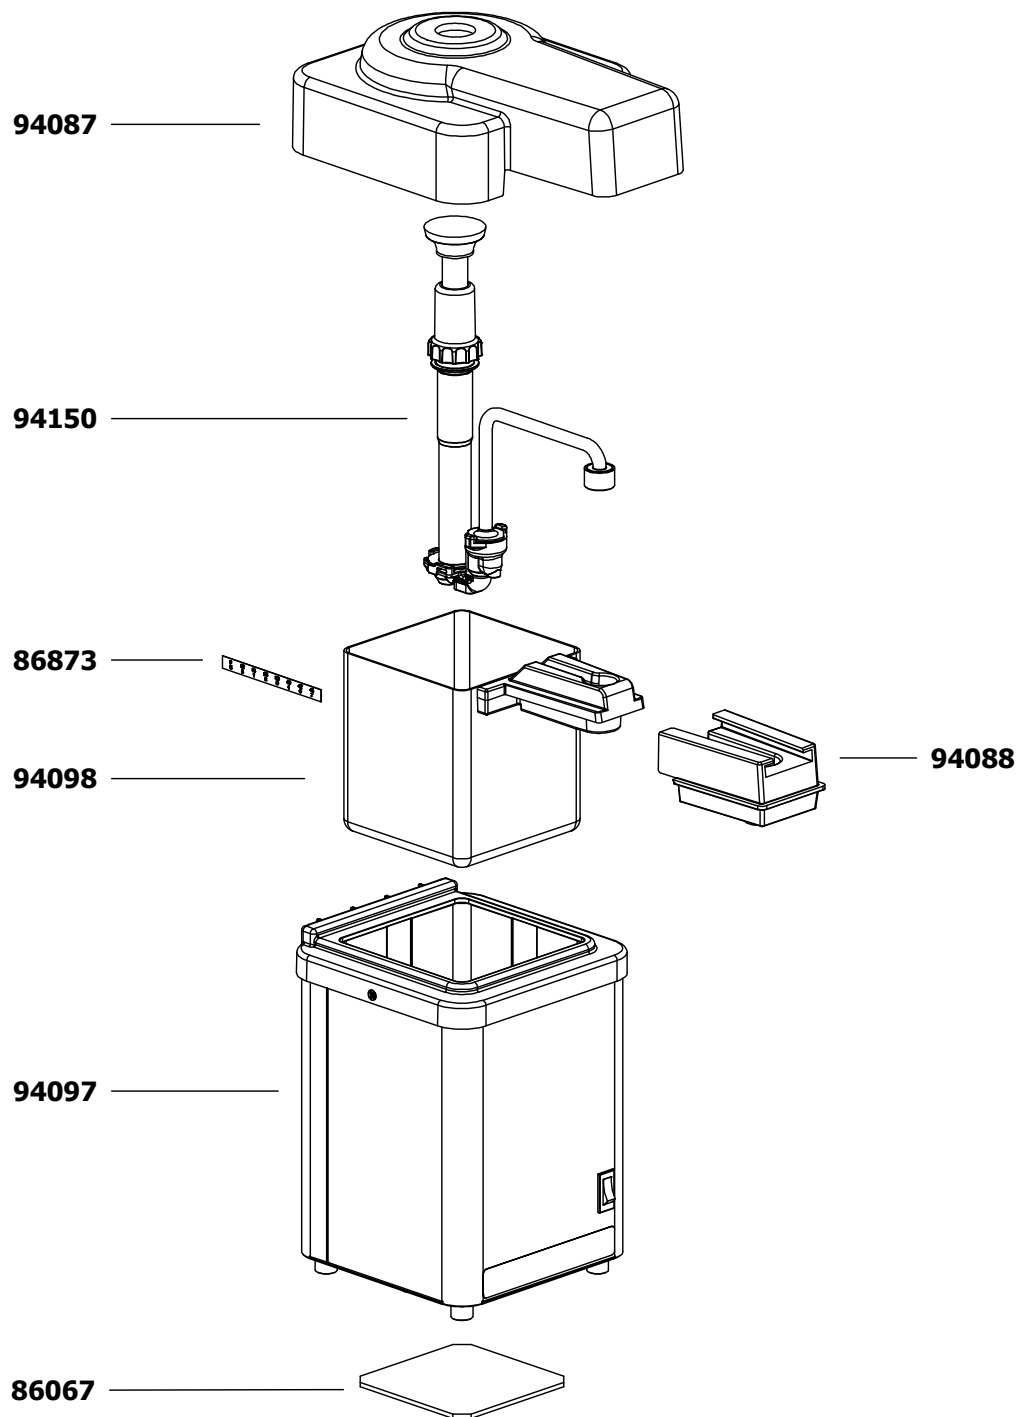

SERVER

Server Products, Inc.
3601 Pleasant Hill Road PO Box 98
Richfield WI 53076 USA
Direct | 262.628.5600 Toll Free | 800.558.8722
www.server-products.com

Model Name

EZ-CREAM

Model Number

94160

Dwg. Date
08/21/13

| PART | QTY | DESCRIPTION |
|-------|-----|--|
| 86067 | 1 | REPLACEMENT FILTER (PACK OF 5) |
| 86873 | 1 | THERMOMETER, STRIP |
| 94087 | 1 | LID ASSEMBLY, 1 OZ-CSP |
| 94088 | 1 | COVER, CHILLER BLOCK ASSEMBLY |
| 94097 | 1 | BASE ONLY COND CHILLER, NO VESSEL |
| 94098 | 1 | VESSEL REPLACEMENT KIT (INCLUDES THERMOMETER STRIP) |
| 94150 | 1 | PUMP, EZ-CREAM, 5/16 OZ, CSP |