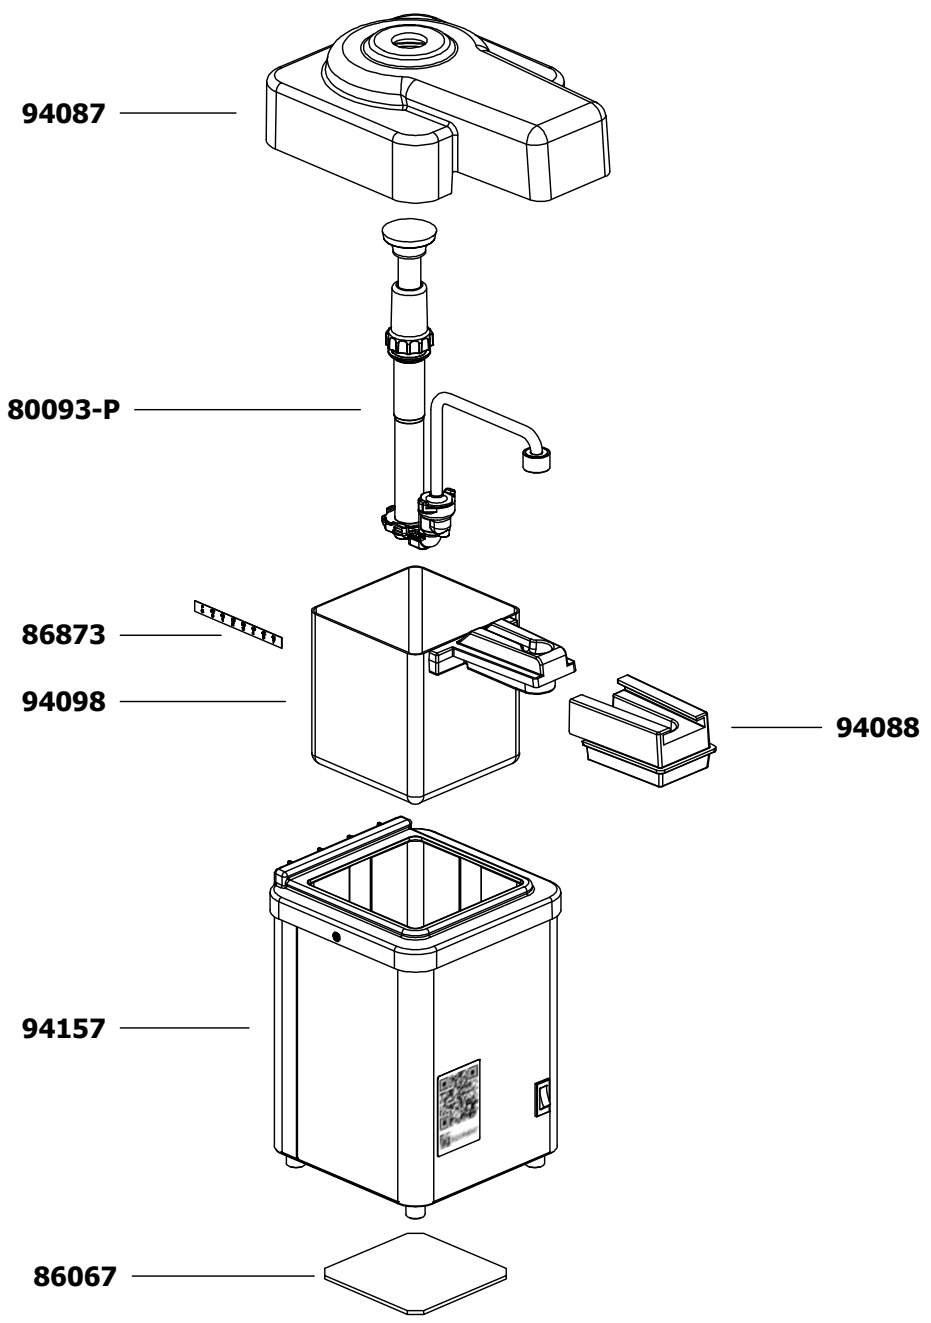

**SERVER**

**Server Products, Inc.**  
3601 Pleasant Hill Road PO Box 98  
Richfield WI 53076 USA  
Direct | 262.628.5600 Toll Free | 800.558.8722  
www.server-products.com

Model Name	<b>EZ CREAM, 3/8 OZ W/QR DECAL</b>
Model Number	<b>94152</b>

Dwg. Date  
04/22/14

PART	QTY	DESCRIPTION
80093-P	1	PUMP, EZ-CREAM, 3/8 OZ, CSP
86067	1	REPLACEMENT FILTER (PACK OF 5)
86873	1	THERMOMETER, STRIP
94087	1	LID ASSEMBLY, 1 OZ-CSP
94088	1	COVER, CHILLER BLOCK ASSEMBLY
94098	1	VESSEL REPLACEMENT KIT (INCLUDES THERMOMETER STRIP)
94157	1	BASE ONLY COND CHILLER, W/QR LABEL