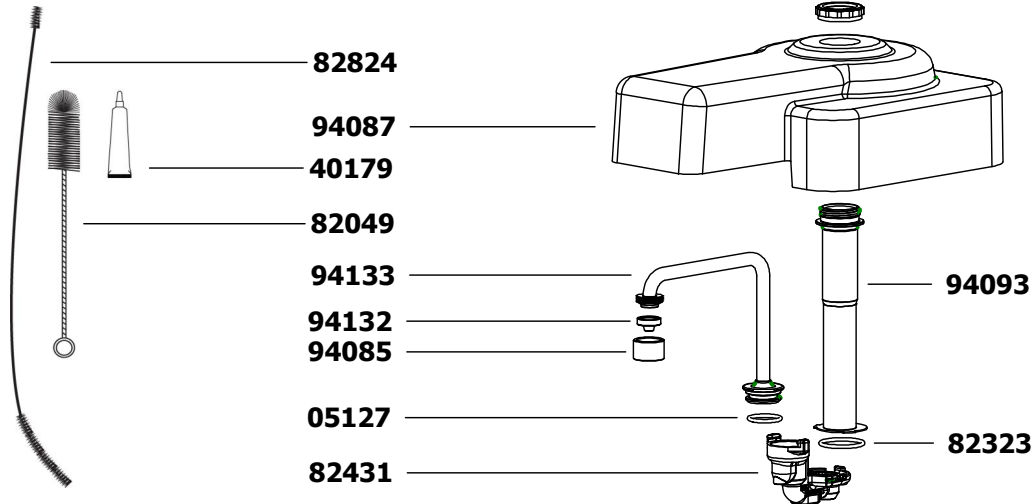

PLUNGER

 SERVER	Server Products, Inc. 3601 Pleasant Hill Road PO Box 98 Richfield WI 53076 USA Direct 262.628.5600 Toll Free 800.558.8722 www.server-products.com
	Model Name PUMP, EZ-CREAM, 5/16 OZ, CSP
Model Number 94150	Dwg. Date 08/21/13

PART	QTY	DESCRIPTION
05127	1	O-RING, 1"
40179	1	LUBRICANT, FOOD EQUIPMENT
82022	3	COLLAR, GAGING-.25 OZ REDUCTION
82049	1	BRUSH, 1¼" DIAMETER
82323	1	O-RING, 1 5/16"
82431	1	VALVE BODY REPLACEMENT KIT
82824	1	BRUSH, 15", 13/32 & 3/16
83003	1	SEAL ASSEMBLY: SEAL AND O-RING
83529	1	COLLAR, GAGING-.125 OZ REDUCTION
94085	1	CAP, FERRULE
94087	1	LID ASSEMBLY, 1 OZ-CSP
94093	1	CYLINDER ASSEMBLY, EXTENDED
94132	1	WASHER, CONE
94133	1	TUBE, DISCHARGE ASSEMBLY
82015	1	WASHER
82017	1	TUBE, HEAD
82018	1	INSERT, HEAD
82023-000	1	KNOB-000-BLACK
82077	1	SPRING, 10"
83412	1	COLLAR, LOCKING
86346	1	COLLAR, GAGING 2.150", 5/16OZ, PLSTC
94095	1	PISTON, 7.562