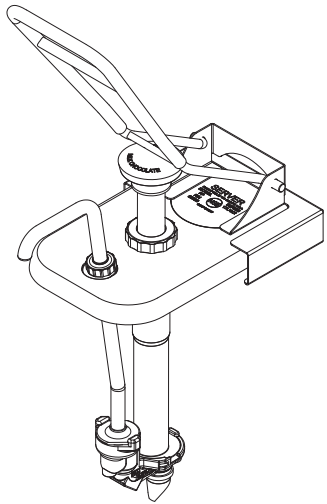

S E R V E R

Server Products Inc.
3601 Pleasant Hill Road
Richfield, WI 53076 USA

262.628.5600 | 800.558.8722

SPSALES@SERVER-PRODUCTS.COM

89928-723 Caribou Coffee Fountain Pump, Milk Chocolate, Horizontal

Complete View
for Reference