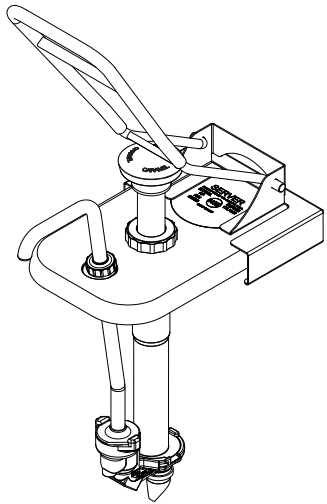

SERVER

Server Products Inc.
3601 Pleasant Hill Road
Richfield, WI 53076 USA

262.628.5600 | 800.558.8722

SPSALES@SERVER-PRODUCTS.COM

89928-203 Caribou Coffee Fountain Pump, Caramel, Horizontal

Complete View
for Reference